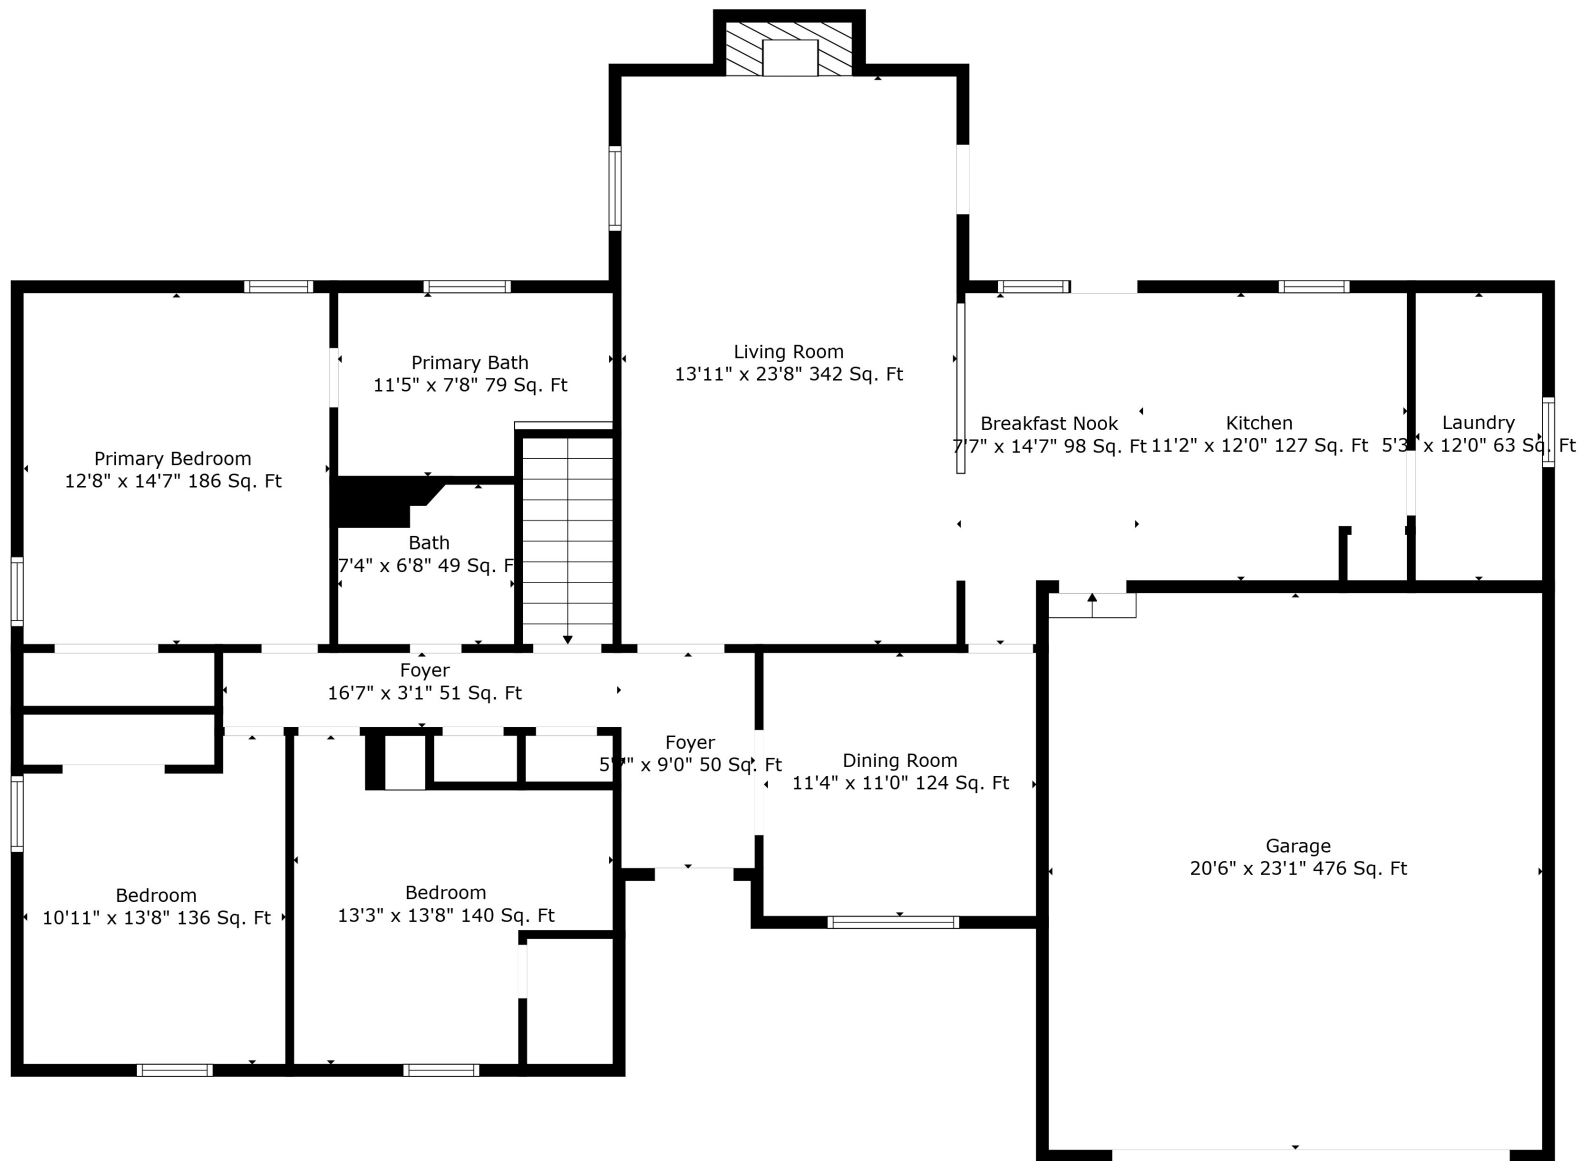

Floor 2

Floor 1

Total scanned area: 3935 sq. ft

Measurements Are Deemed Highly Reliable But Not Guaranteed.

Total scanned area: 3935 sq. ft

Measurements Are Deemed Highly Reliable But Not Guaranteed.

Total scanned area: 3935 sq. ft