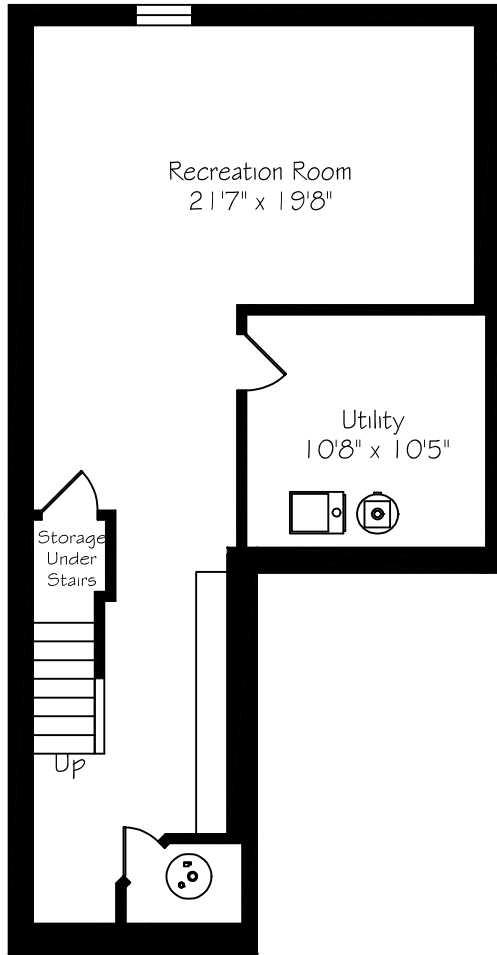

16-218 Plains Road E

Measurements and Calculations are approximate
To be used as guidelines only
www.measuredup.ca

Lower Level
720 Square Feet

Main Floor
720 Square Feet
+ 215 Garage

Second Floor
955 Square Feet