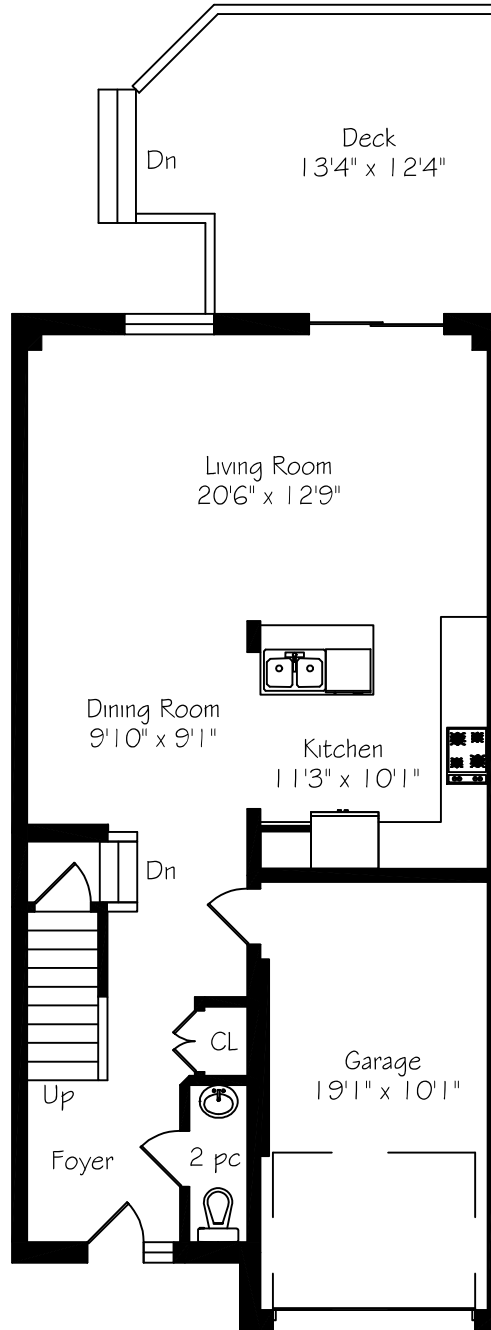

16-218 Plains Road E

Measurements and Calculations are approximate
To be used as guidelines only
www.measuredup.ca

Lower Level
720 Square Feet

Main Floor
720 Square Feet
+ 215 Garage

Second Floor
955 Square Feet