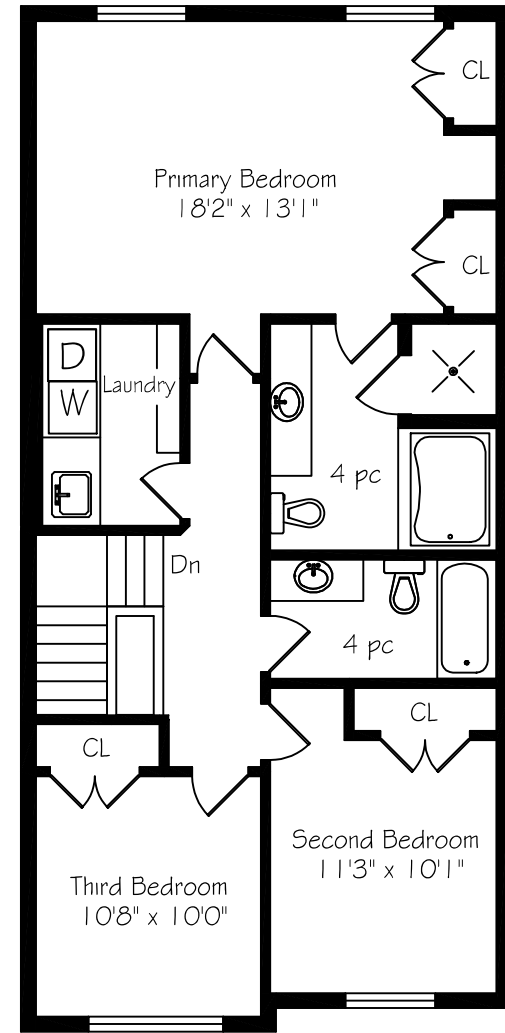

16-218 Plains Road E

Measurements and Calculations are approximate
To be used as guidelines only
www.measuredup.ca

Lower Level
720 Square Feet

Main Floor
720 Square Feet
+ 215 Garage

Second Floor
955 Square Feet