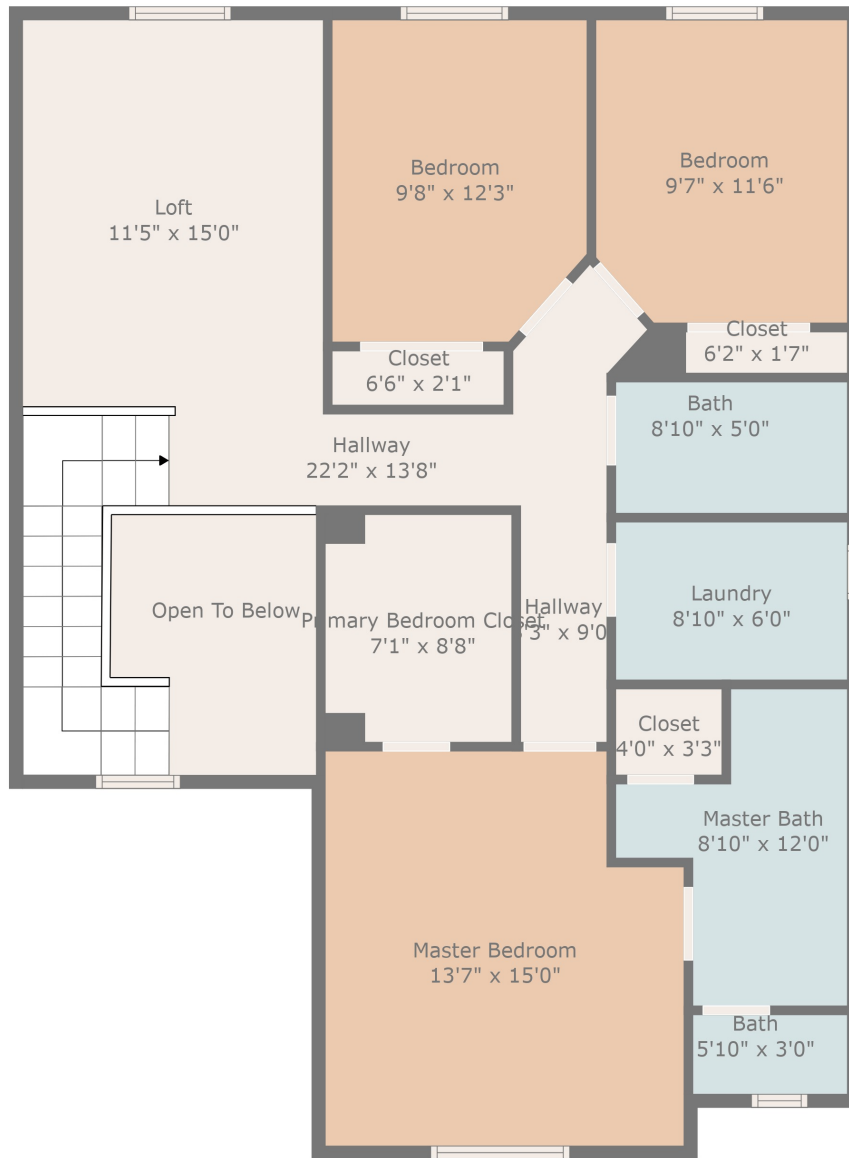

Floor 1

Floor 2

TOTAL: 1859 sq. ft
 FLOOR 1: 764 sq. ft, FLOOR 2: 1095 sq. ft
 EXCLUDED AREAS: GARAGE: 440 sq. ft, OPEN TO BELOW: 69 sq. ft

Measurements Are Calculated By Cubicasa Technology. Deemed Highly Reliable But Not Guaranteed.

TOTAL: 1859 sq. ft
 FLOOR 1: 764 sq. ft, FLOOR 2: 1095 sq. ft
 EXCLUDED AREAS: GARAGE: 440 sq. ft, OPEN TO BELOW: 69 sq. ft

Measurements Are Calculated By Cubicasa Technology. Deemed Highly Reliable But Not Guaranteed.