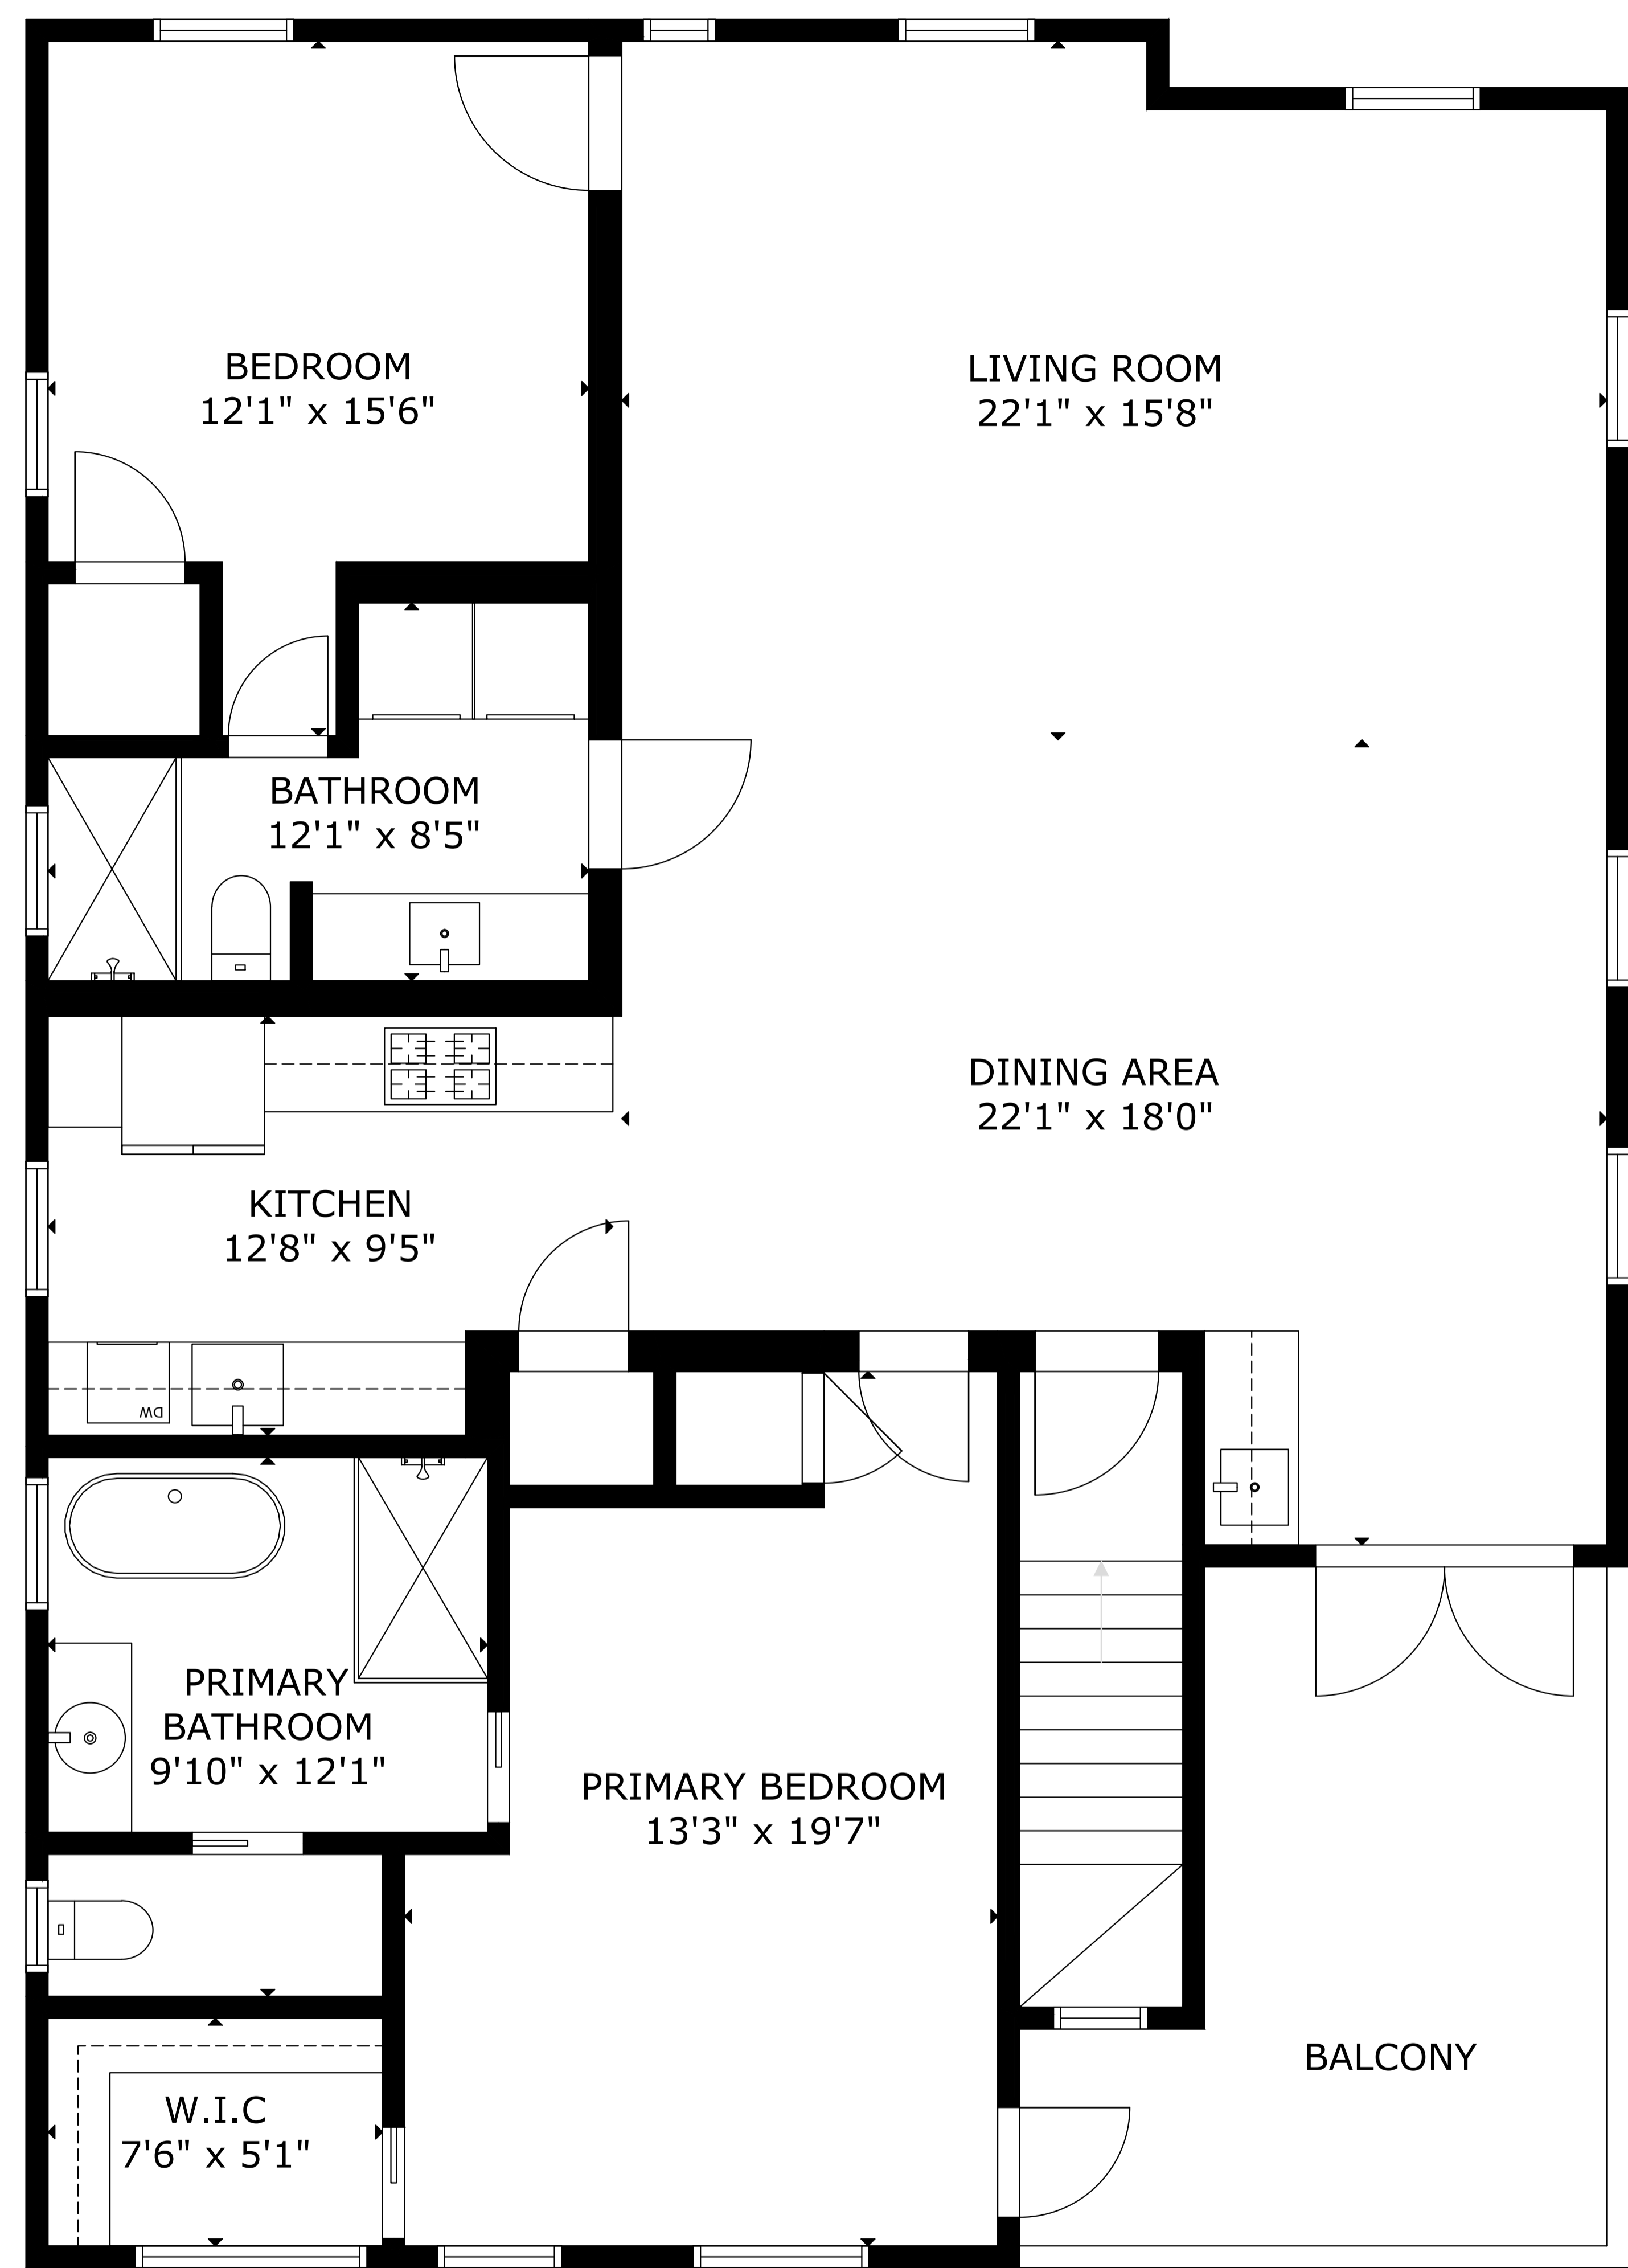

FLOOR 1

FLOOR 2

GROSS INTERNAL AREA
 TOTAL: 2,756 sq.ft
 FLOOR 1: 1,199 sq.ft, FLOOR 2: 1,557 sq.ft
 SIZE AND DIMENSIONS ARE APPROXIMATE, ACTUAL MAY VARY