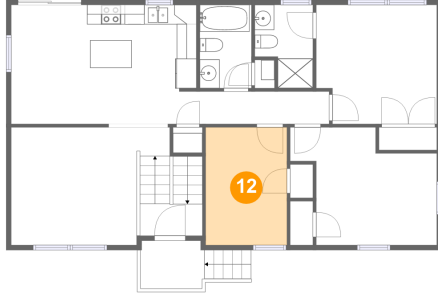

**11 Floor 2 - Living Room**

Dimensions: 16'0" x 11'10"  
Area: 192 sq. ft  
Counted as living area: Yes

Heated: Yes  
Finished: Yes  
Enclosed: Yes  
Contiguous: Yes  
Permitted: Yes  
Wet space: No  
Addition: No  
Conversion: No

**2340 Locust Grove Circle Northeast, Roanoke,  
Roanoke city, Virginia, United States, 24012**

**12 Floor 2 - Bedroom**

Dimensions: 8'2" x 11'10"  
Area: 97 sq. ft  
Counted as living area: Yes

Heated: Yes  
Finished: Yes  
Enclosed: Yes  
Contiguous: Yes  
Permitted: Yes  
Wet space: No  
Addition: No  
Conversion: No