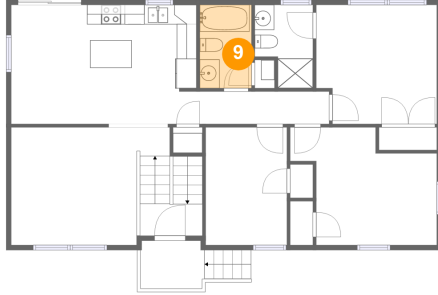

**2340 Locust Grove Circle Northeast, Roanoke,  
Roanoke city, Virginia, United States, 24012**

**9 Floor 2 - Bath**

Dimensions: 5'3" x 8'5"  
Area: 44 sq. ft  
Counted as living area: Yes

Heated: Yes  
Finished: Yes  
Enclosed: Yes  
Contiguous: Yes  
Permitted: Yes  
Wet space: Yes  
Addition: No  
Conversion: No