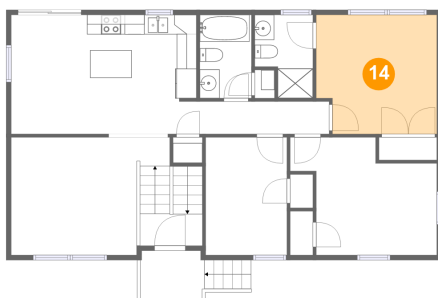

14 Floor 2 - Primary Bedroom

Dimensions: 12'2" x 12'0"
Area: 140 sq. ft
Counted as living area: Yes

Heated: Yes
Finished: Yes
Enclosed: Yes
Contiguous: Yes
Permitted: Yes
Wet space: No
Addition: No
Conversion: No