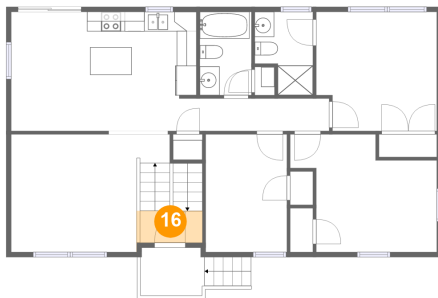

16 Floor 2 - Foyer

Dimensions: 6'4" x 3'3"
Area: 21 sq. ft
Counted as living area: Yes

Heated: Yes
Finished: Yes
Enclosed: Yes
Contiguous: Yes
Permitted: Yes
Wet space: No
Addition: No
Conversion: No