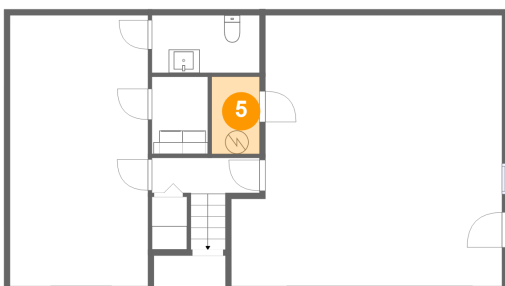

5 Floor 1 - Electrical Room

Dimensions: 4'1" x 6'7"
Area: 27 sq. ft
Counted as living area: No

Heated: No
Finished: No
Enclosed: Yes
Contiguous: Yes
Permitted: Yes
Wet space: No
Addition: No
Conversion: No