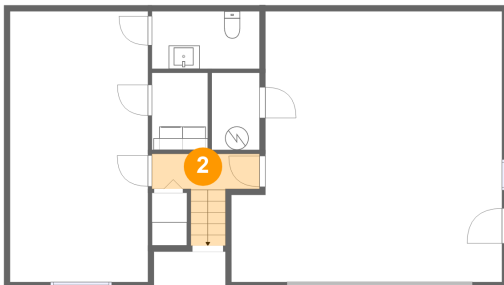

2 Floor 1 - Hall

Dimensions: 9'2" x 3'1"
Area: 42 sq. ft
Counted as living area: Yes

Heated: Yes
Finished: Yes
Enclosed: Yes
Contiguous: Yes
Permitted: Yes
Wet space: No
Addition: No
Conversion: No