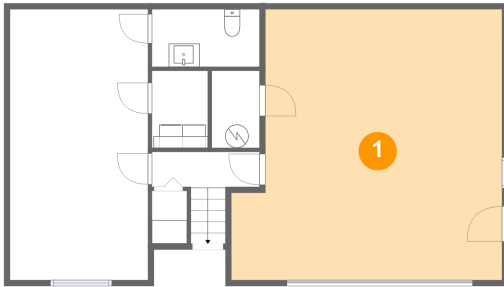

2340 Locust Grove Circle Northeast, Roanoke, Roanoke city, Virginia, United States, 24012

1 Floor 1 - Garage

Dimensions: 23'2" x 23'1"
Area: 490 sq. ft
Counted as living area: No

Heated: No
Finished: No
Enclosed: Yes
Contiguous: Yes
Permitted: Yes
Wet space: No
Addition: No
Conversion: No