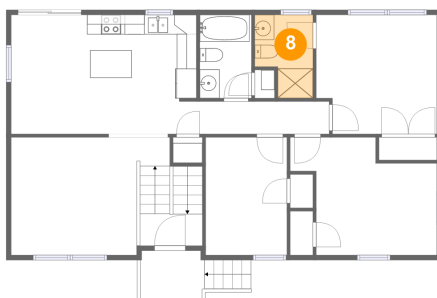

8 Floor 2 - Bath

Dimensions: 5'10" x 8'5"
Area: 42 sq. ft
Counted as living area: Yes

Heated: Yes
Finished: Yes
Enclosed: Yes
Contiguous: Yes
Permitted: Yes
Wet space: Yes
Addition: No
Conversion: No