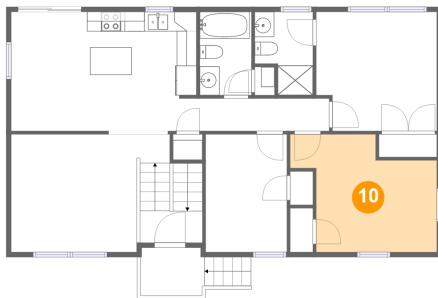

10 Floor 2 - Bedroom

Dimensions: 14'9" x 11'10"
Area: 137 sq. ft
Counted as living area: Yes

Heated: Yes
Finished: Yes
Enclosed: Yes
Contiguous: Yes
Permitted: Yes
Wet space: No
Addition: No
Conversion: No