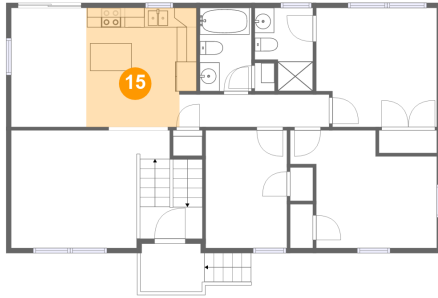

**2340 Locust Grove Circle Northeast, Roanoke,  
Roanoke city, Virginia, United States, 24012**

**15 Floor 2 - Kitchen**

Dimensions: 11'2" x 12'0"  
Area: 127 sq. ft  
Counted as living area: Yes

Heated: Yes  
Finished: Yes  
Enclosed: Yes  
Contiguous: Yes  
Permitted: Yes  
Wet space: No  
Addition: No  
Conversion: No