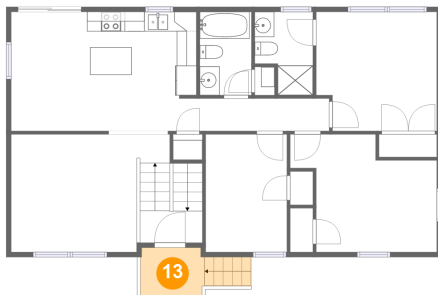

13 Floor 2 - Porch

Dimensions: 11'2" x 4'10"
Area: 44 sq. ft
Counted as living area: No

Heated: No
Finished: Yes
Enclosed: No
Contiguous: Yes
Permitted: Yes
Wet space: No
Addition: No
Conversion: No