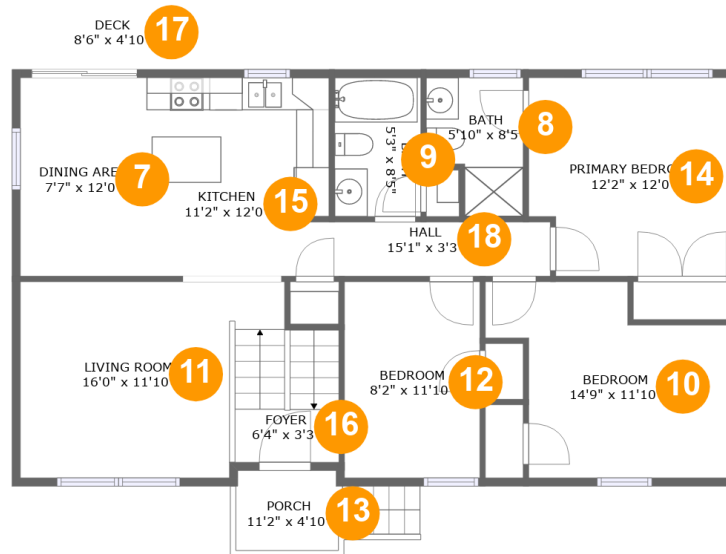

2340 Locust Grove Circle Northeast, Roanoke, Roanoke city, Virginia, United States, 24012

Room dimensions

Floor 2

Total sqft: 1187 Living area: 1102

#		Dimensions	sqft	Counted as living area
7	Dining Area	7'7" x 12'0"	91 sq. ft	Yes
8	Bath	5'10" x 8'5"	42 sq. ft	Yes
9	Bath	5'3" x 8'5"	44 sq. ft	Yes
10	Bedroom	14'9" x 11'10"	137 sq. ft	Yes
11	Living Room	16'0" x 11'10"	192 sq. ft	Yes
12	Bedroom	8'2" x 11'10"	97 sq. ft	Yes
13	Porch	11'2" x 4'10"	44 sq. ft	No
14	Primary Bedroom	12'2" x 12'0"	140 sq. ft	Yes
15	Kitchen	11'2" x 12'0"	127 sq. ft	Yes
16	Foyer	6'4" x 3'3"	21 sq. ft	Yes
17	Deck	8'6" x 4'10"	41 sq. ft	No