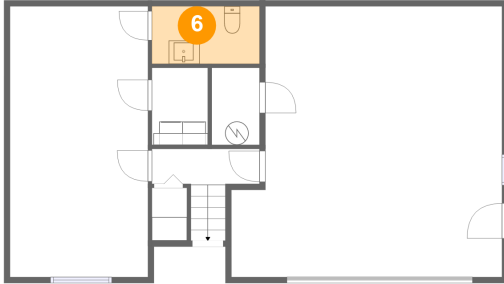

2340 Locust Grove Circle Northeast, Roanoke, Roanoke city, Virginia, United States, 24012

6 Floor 1 - WC

Dimensions: 9'2" x 4'11"
Area: 45 sq. ft
Counted as living area: Yes

Heated: Yes
Finished: Yes
Enclosed: Yes
Contiguous: Yes
Permitted: Yes
Wet space: Yes
Addition: No
Conversion: No