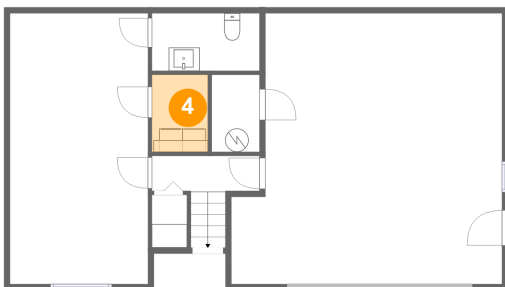

4 Floor 1 - Laundry

Dimensions: 4'9" x 6'7"
Area: 32 sq. ft
Counted as living area: Yes

Heated: Yes
Finished: Yes
Enclosed: Yes
Contiguous: Yes
Permitted: Yes
Wet space: No
Addition: No
Conversion: No