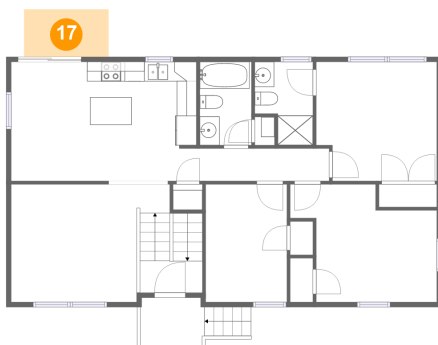

17 Floor 2 - Deck

Dimensions: 8'6" x 4'10"
Area: 41 sq. ft
Counted as living area: No

Heated: No
Finished: Yes
Enclosed: No
Contiguous: Yes
Permitted: Yes
Wet space: No
Addition: No
Conversion: No