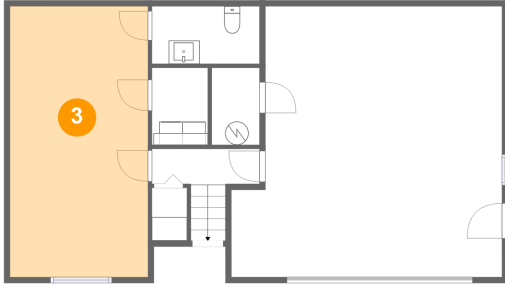

2340 Locust Grove Circle Northeast, Roanoke, Roanoke city, Virginia, United States, 24012

3 Floor 1 - Family Room

Dimensions: 11'10" x 23'2"
Area: 273 sq. ft
Counted as living area: Yes

Heated: Yes
Finished: Yes
Enclosed: Yes
Contiguous: Yes
Permitted: Yes
Wet space: No
Addition: No
Conversion: No