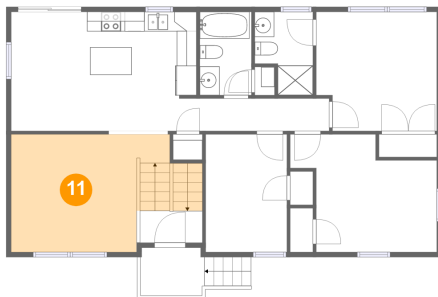

11 Floor 2 - Living Room

Dimensions: 16'0" x 11'10"
Area: 192 sq. ft
Counted as living area: Yes

Heated: Yes
Finished: Yes
Enclosed: Yes
Contiguous: Yes
Permitted: Yes
Wet space: No
Addition: No
Conversion: No