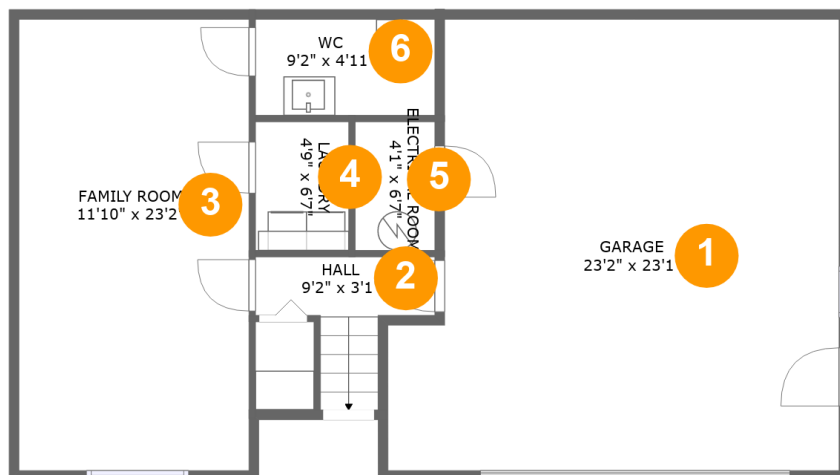

## Property summary

 **1** Garages

 **3** Bedrooms

 **2** Bathrooms

 **1** Half baths

 **2** Floors

 **1,567**  
Gross living  
area sqft

 **2,208**  
Total sqft

## Room dimensions

Floor 1

Total sqft: 1021 Living area: 465

#		Dimensions	sqft	Counted as living area
1	Garage	23'2" x 23'1"	490 sq. ft	No
2	Hall	9'2" x 3'1"	42 sq. ft	Yes
3	Family Room	11'10" x 23'2"	273 sq. ft	Yes
4	Laundry	4'9" x 6'7"	32 sq. ft	Yes
5	Electrical Room	4'1" x 6'7"	27 sq. ft	No
6	WC	9'2" x 4'11"	45 sq. ft	Yes

**2340 Locust Grove Circle Northeast, Roanoke,  
Roanoke city, Virginia, United States, 24012**

**12 Floor 2 - Bedroom**

Dimensions: 8'2" x 11'10"  
Area: 97 sq. ft  
Counted as living area: Yes

Heated: Yes  
Finished: Yes  
Enclosed: Yes  
Contiguous: Yes  
Permitted: Yes  
Wet space: No  
Addition: No  
Conversion: No

**2340 Locust Grove Circle Northeast, Roanoke,  
Roanoke city, Virginia, United States, 24012**

**18 Floor 2 - Hall**

**Dimensions: 15'1" x 3'3"**  
**Area: 49 sq. ft**  
**Counted as living area: Yes**