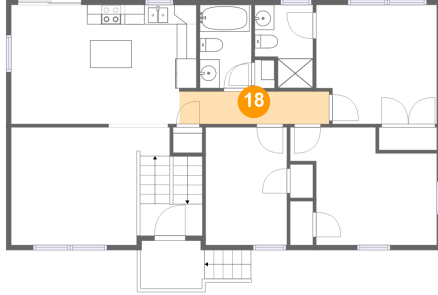

**2340 Locust Grove Circle Northeast, Roanoke,  
Roanoke city, Virginia, United States, 24012**

**18 Floor 2 - Hall**

**Dimensions: 15'1" x 3'3"**  
**Area: 49 sq. ft**  
**Counted as living area: Yes**