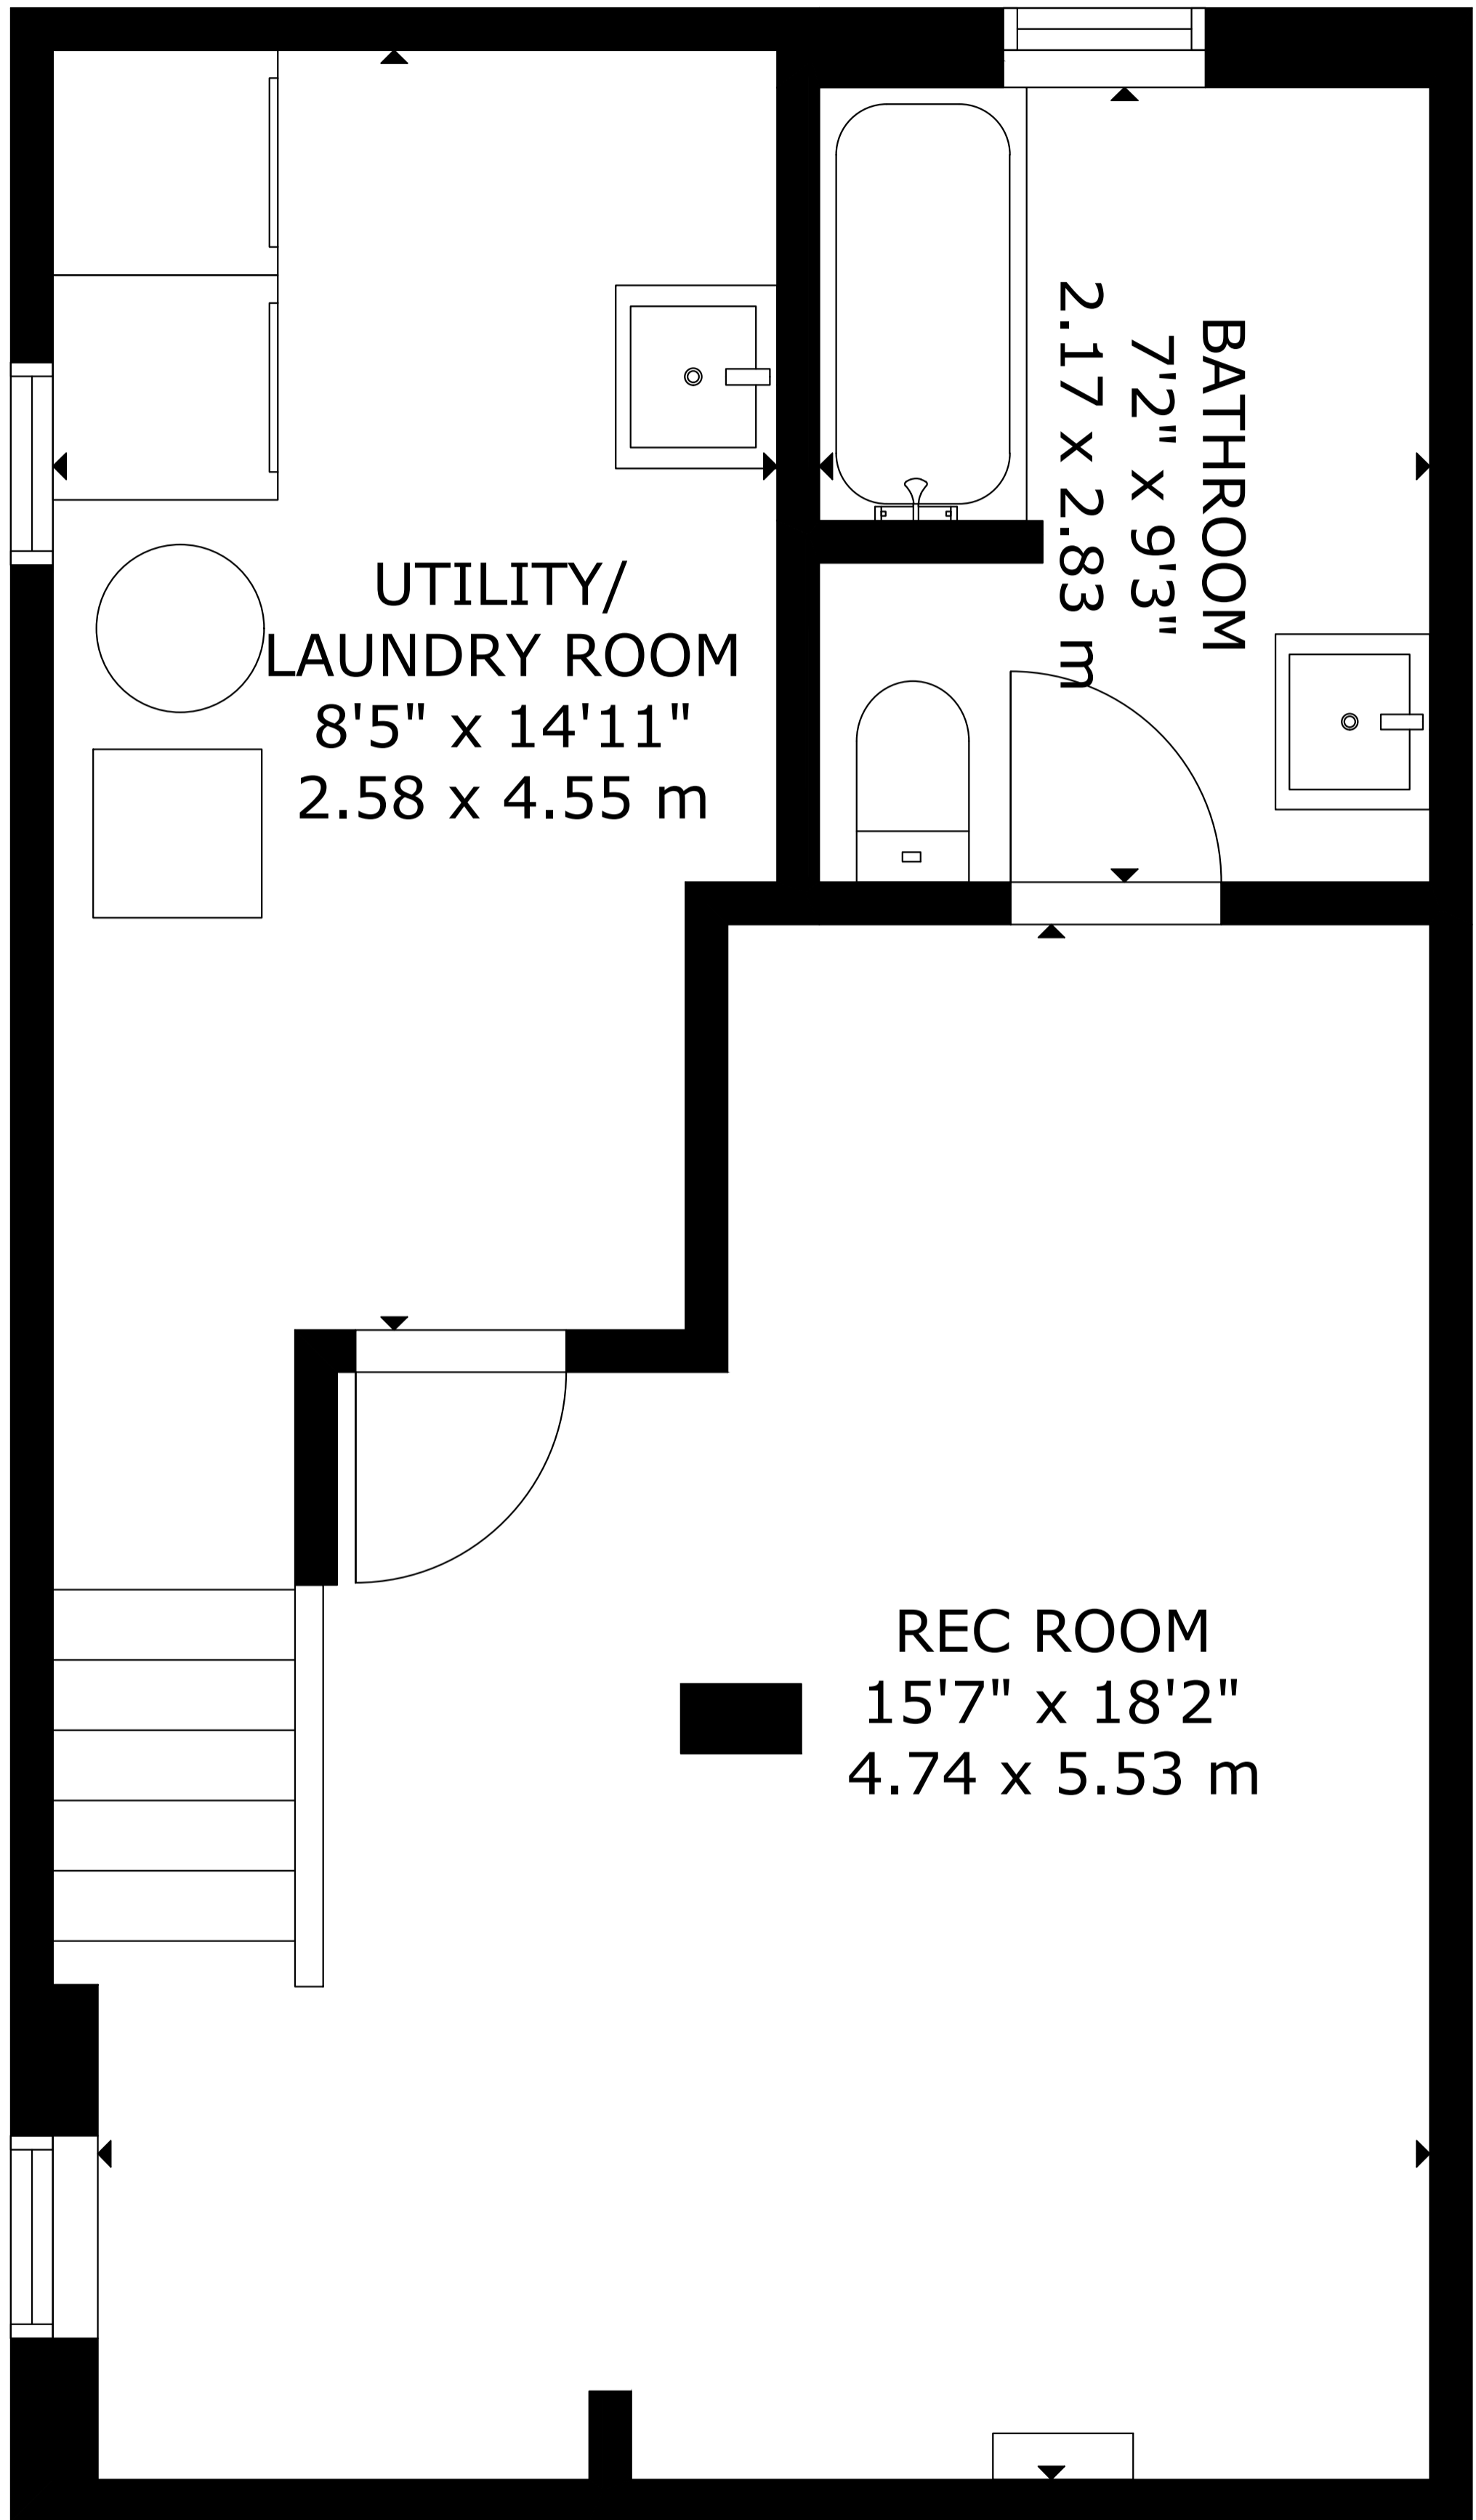

54 Preston Street

LOWER FLOOR

MAIN FLOOR

UPPER LEVEL 1

GROSS INTERNAL AREA
 MAIN FLOOR: 44 m²/476 sq.ft, UPPER LEVEL 1: 45 m²/480 sq.ft
 LOWER FLOOR: 42 m²/451 sq.ft
 TOTAL: 131 m²/1,407 sq.ft
 SIZE AND DIMENSIONS ARE APPROXIMATE, ACTUAL MAY VARY