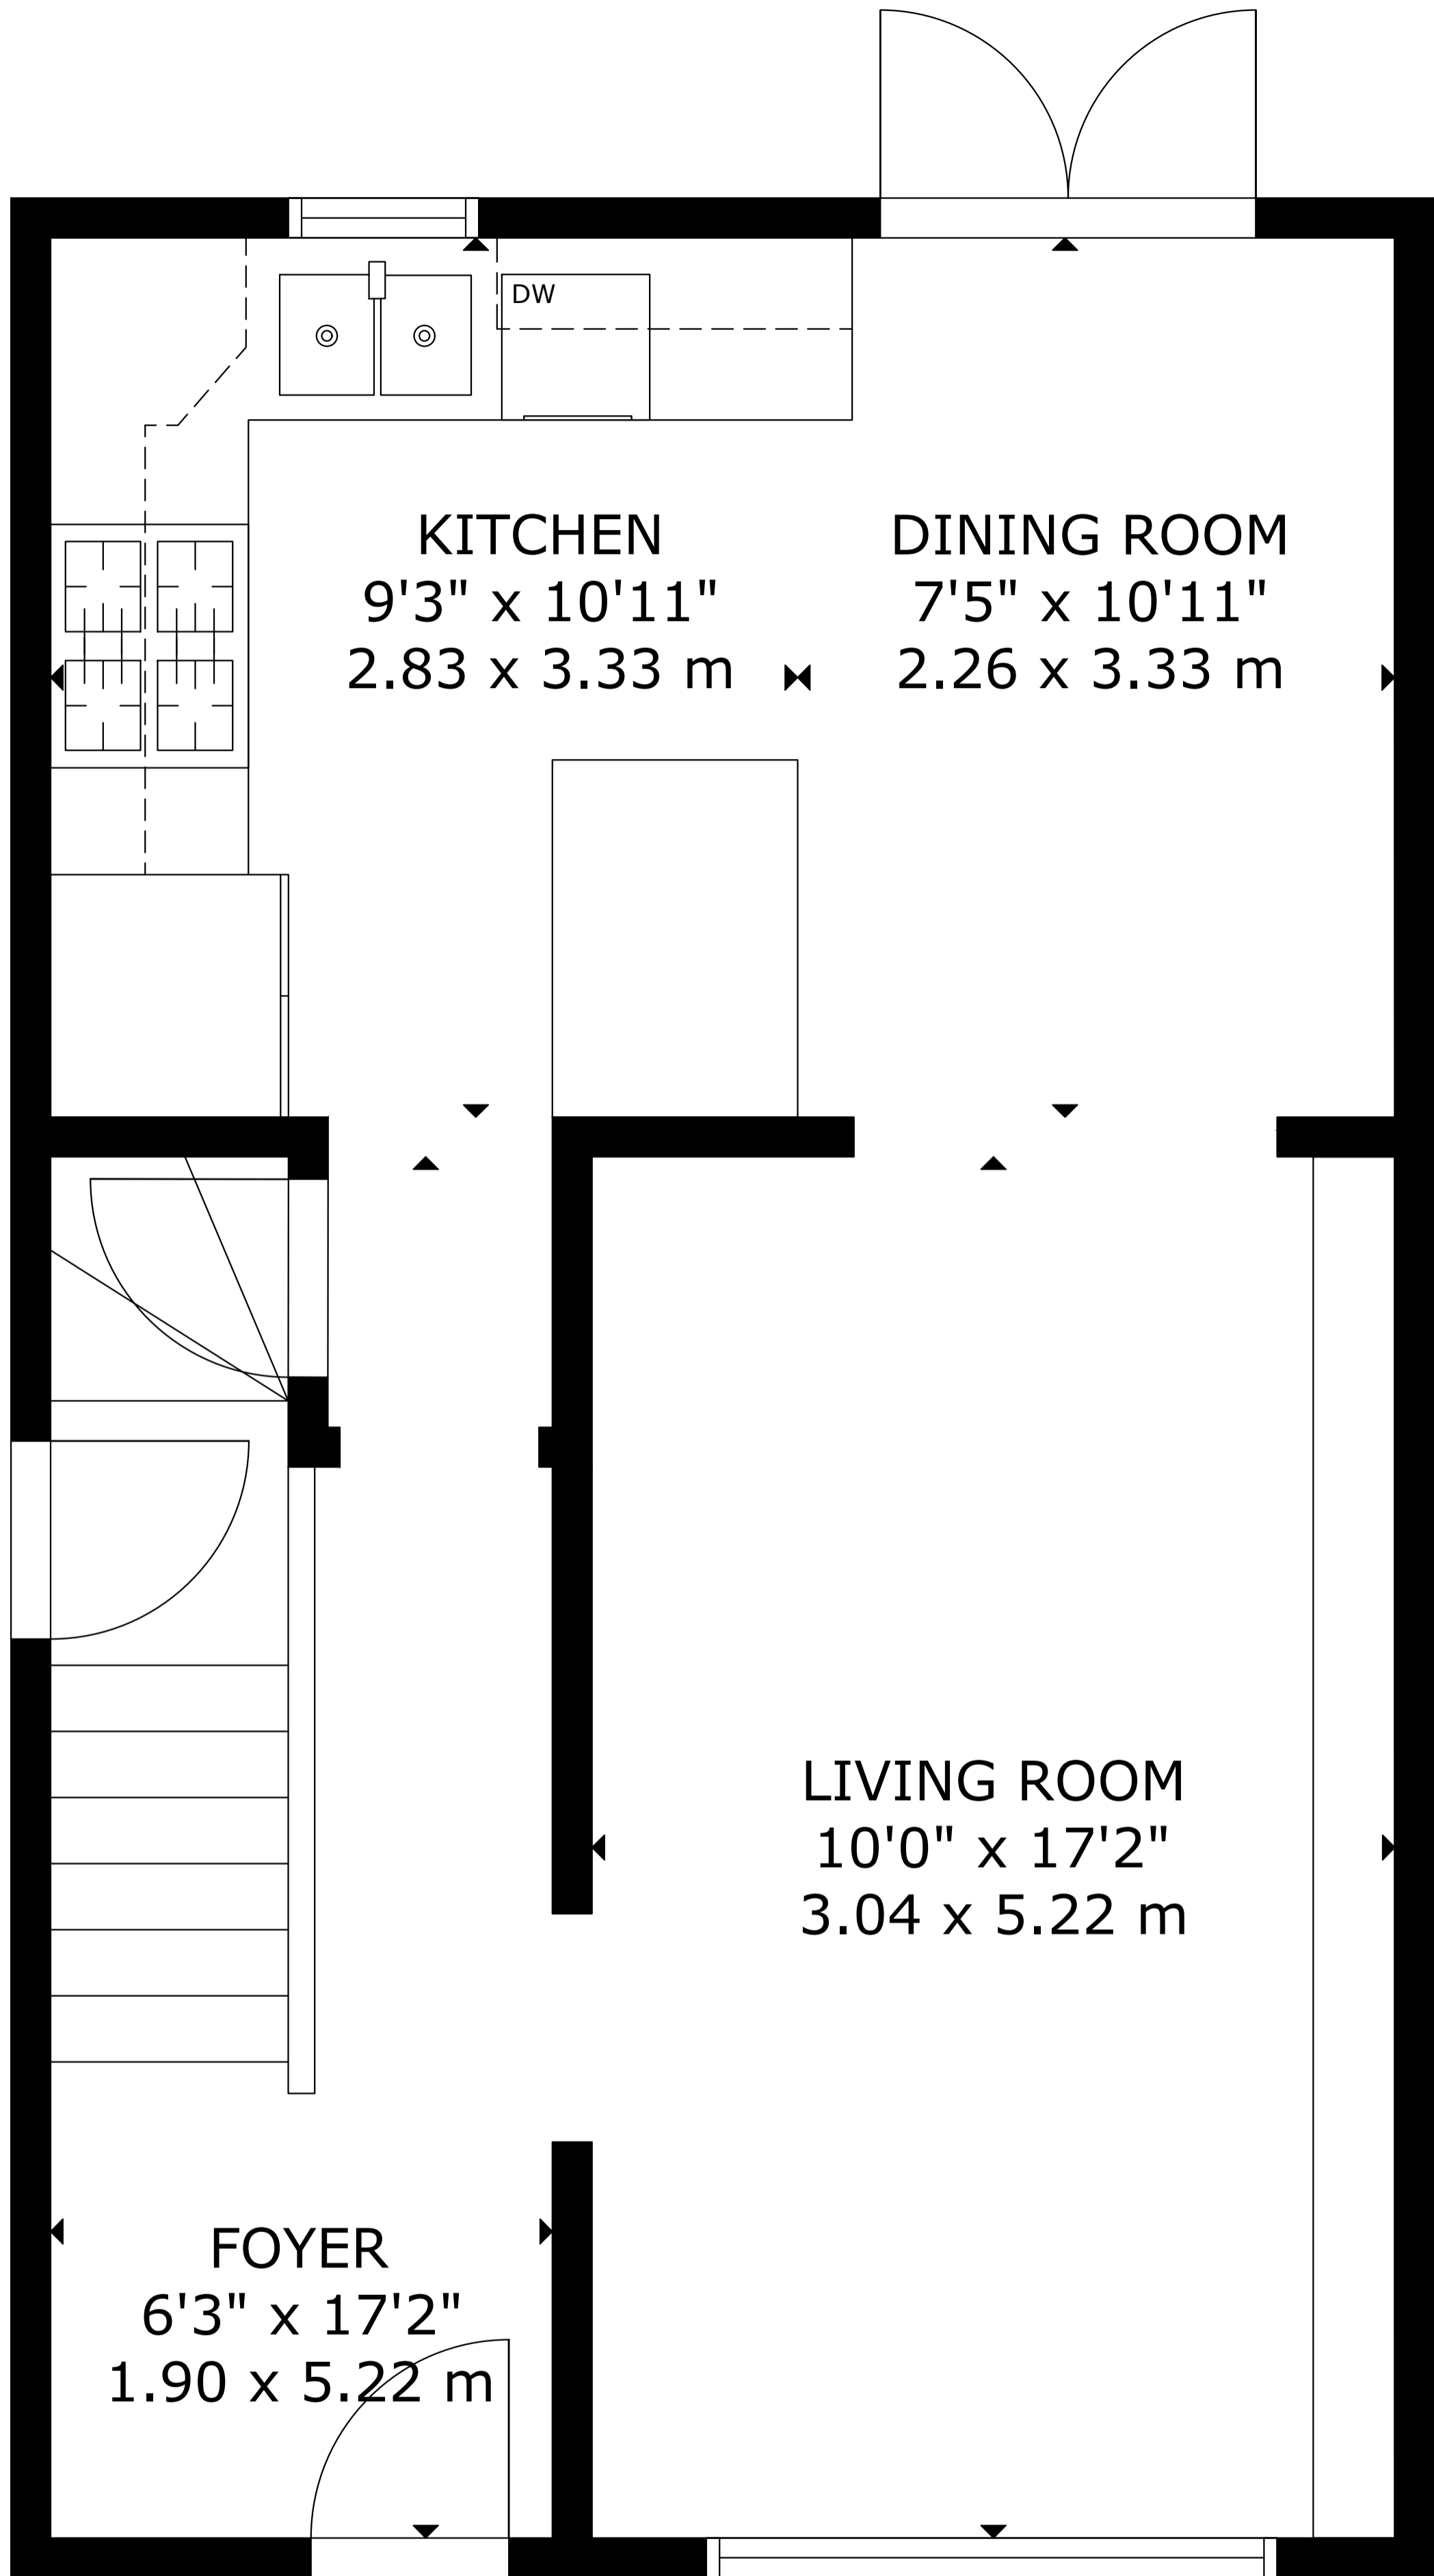

54 Preston Street

LOWER FLOOR

MAIN FLOOR

UPPER LEVEL 1

GROSS INTERNAL AREA
 MAIN FLOOR: 44 m²/476 sq.ft, UPPER LEVEL 1: 45 m²/480 sq.ft
 LOWER FLOOR: 42 m²/451 sq.ft
 TOTAL: 131 m²/1,407 sq.ft
 SIZE AND DIMENSIONS ARE APPROXIMATE, ACTUAL MAY VARY