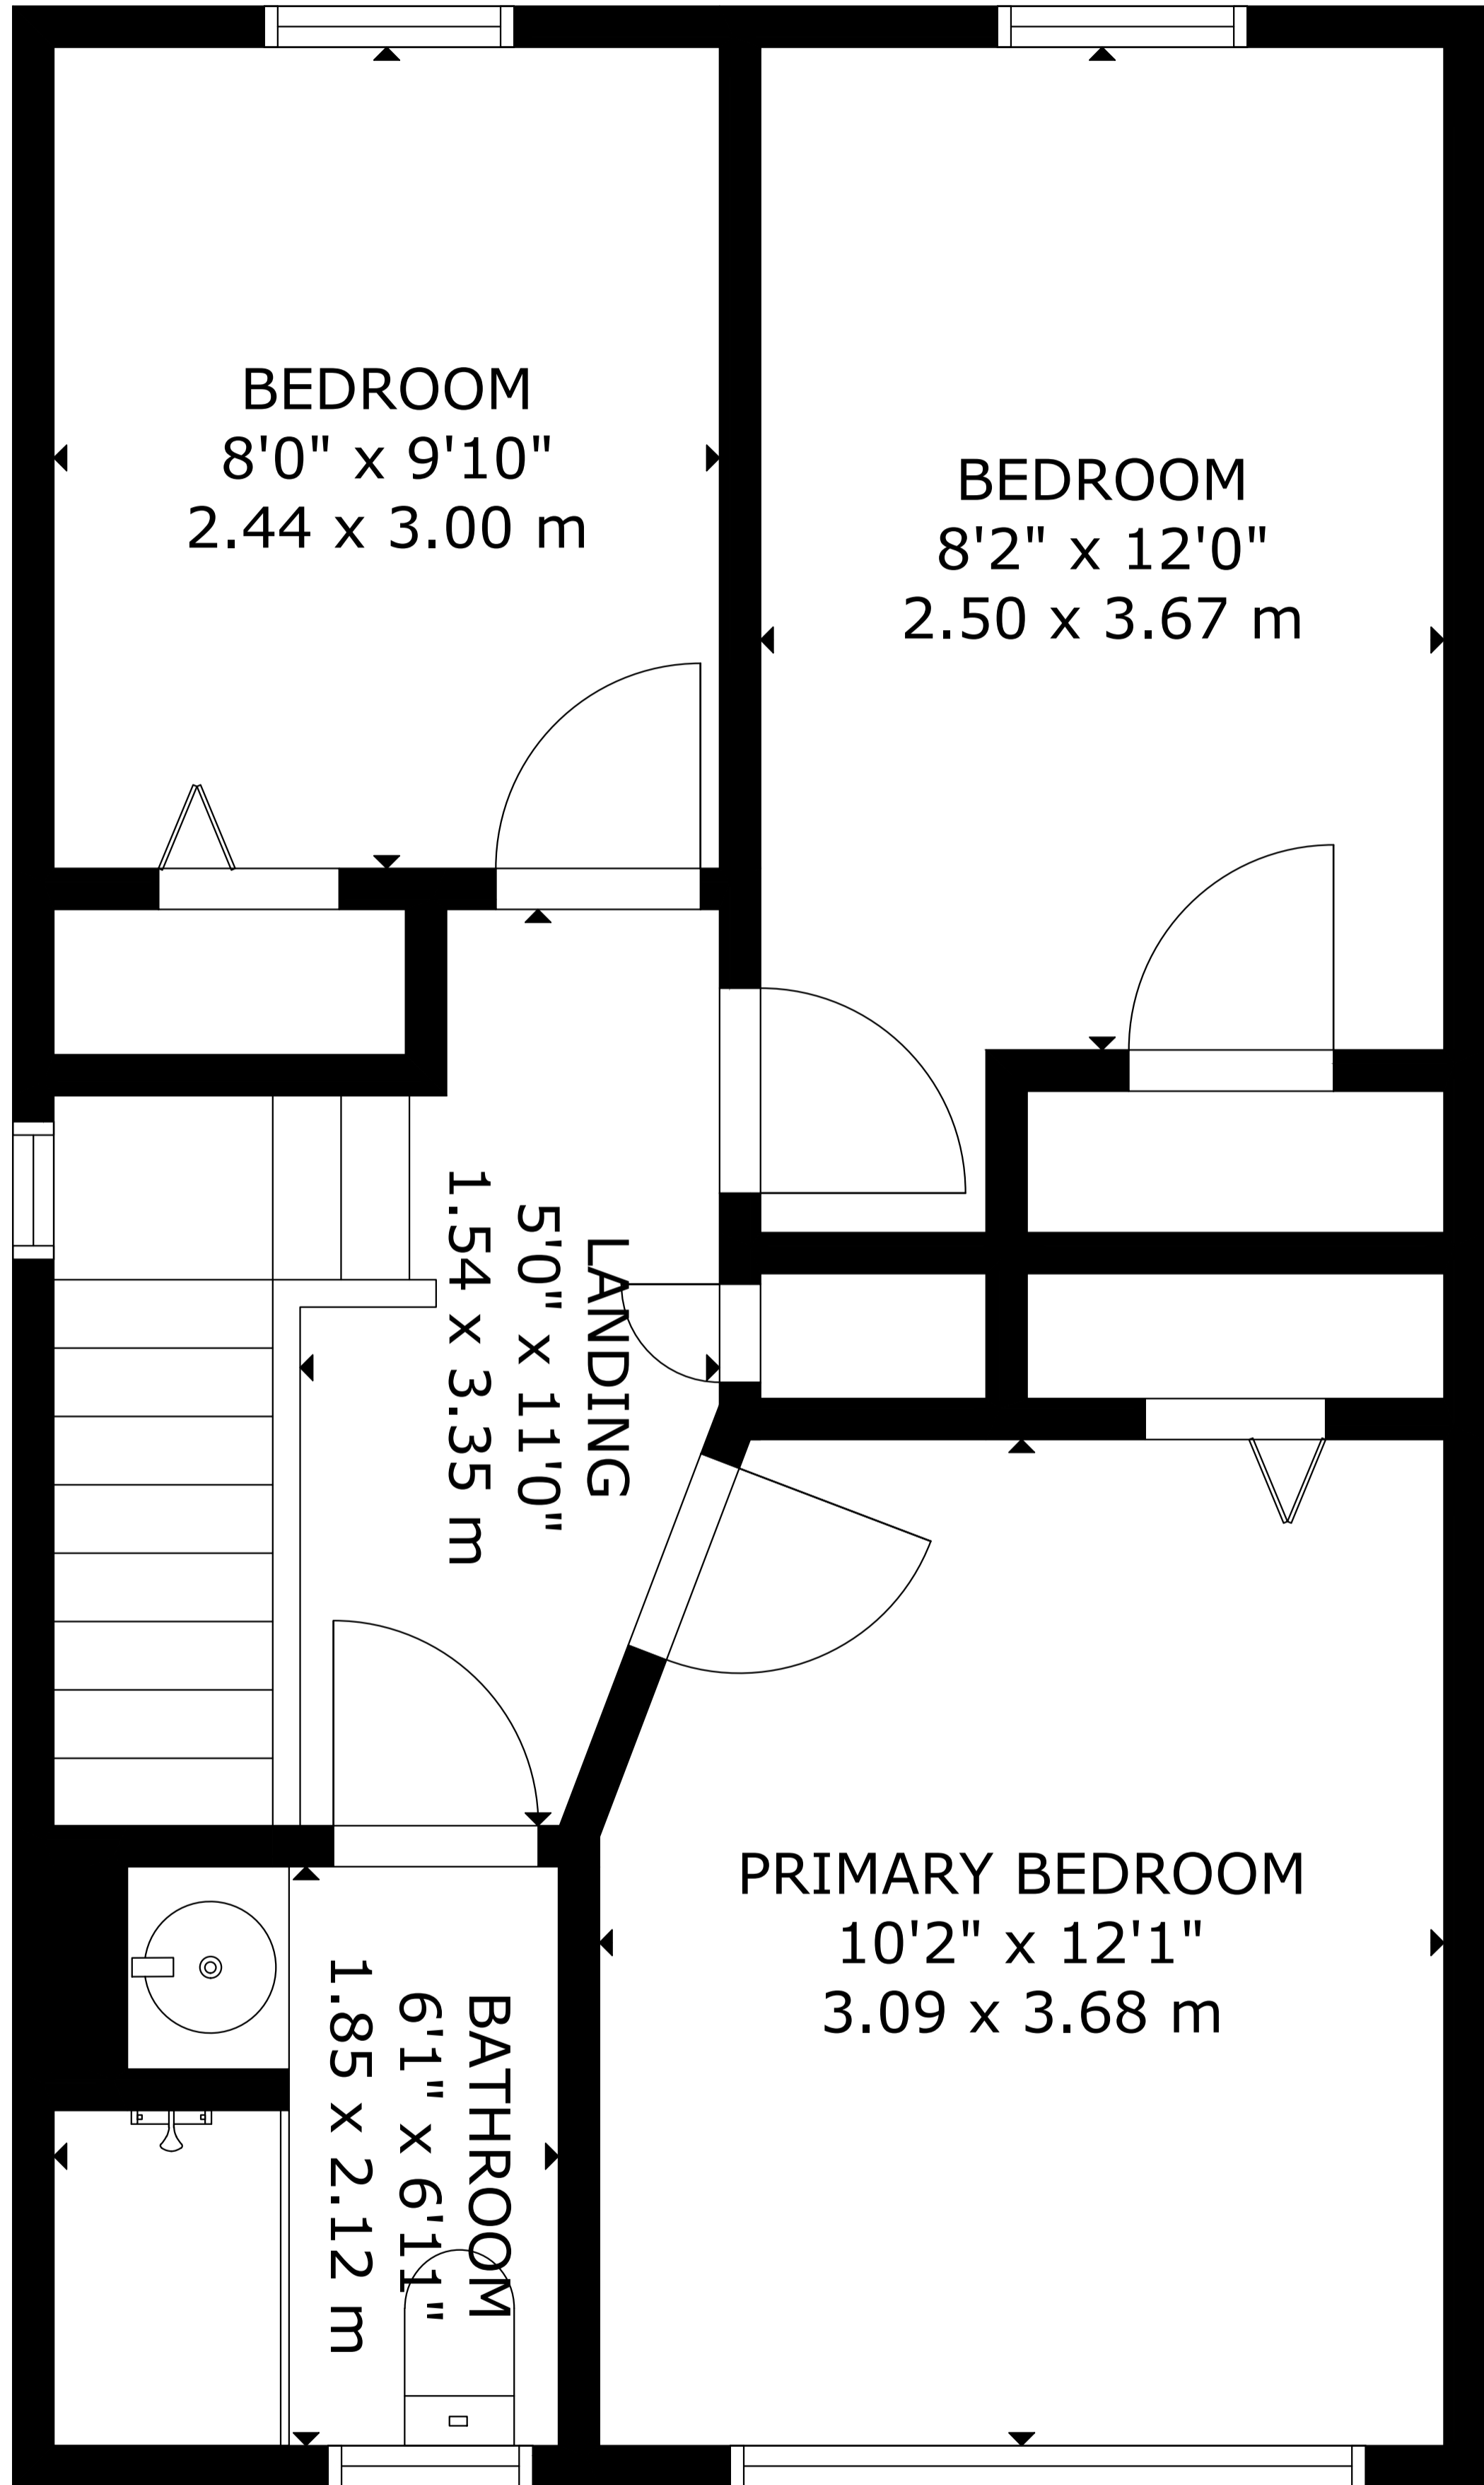

54 Preston Street

LOWER FLOOR

MAIN FLOOR

UPPER LEVEL 1

GROSS INTERNAL AREA
 MAIN FLOOR: 44 m²/476 sq.ft, UPPER LEVEL 1: 45 m²/480 sq.ft
 LOWER FLOOR: 42 m²/451 sq.ft
 TOTAL: 131 m²/1,407 sq.ft
 SIZE AND DIMENSIONS ARE APPROXIMATE, ACTUAL MAY VARY