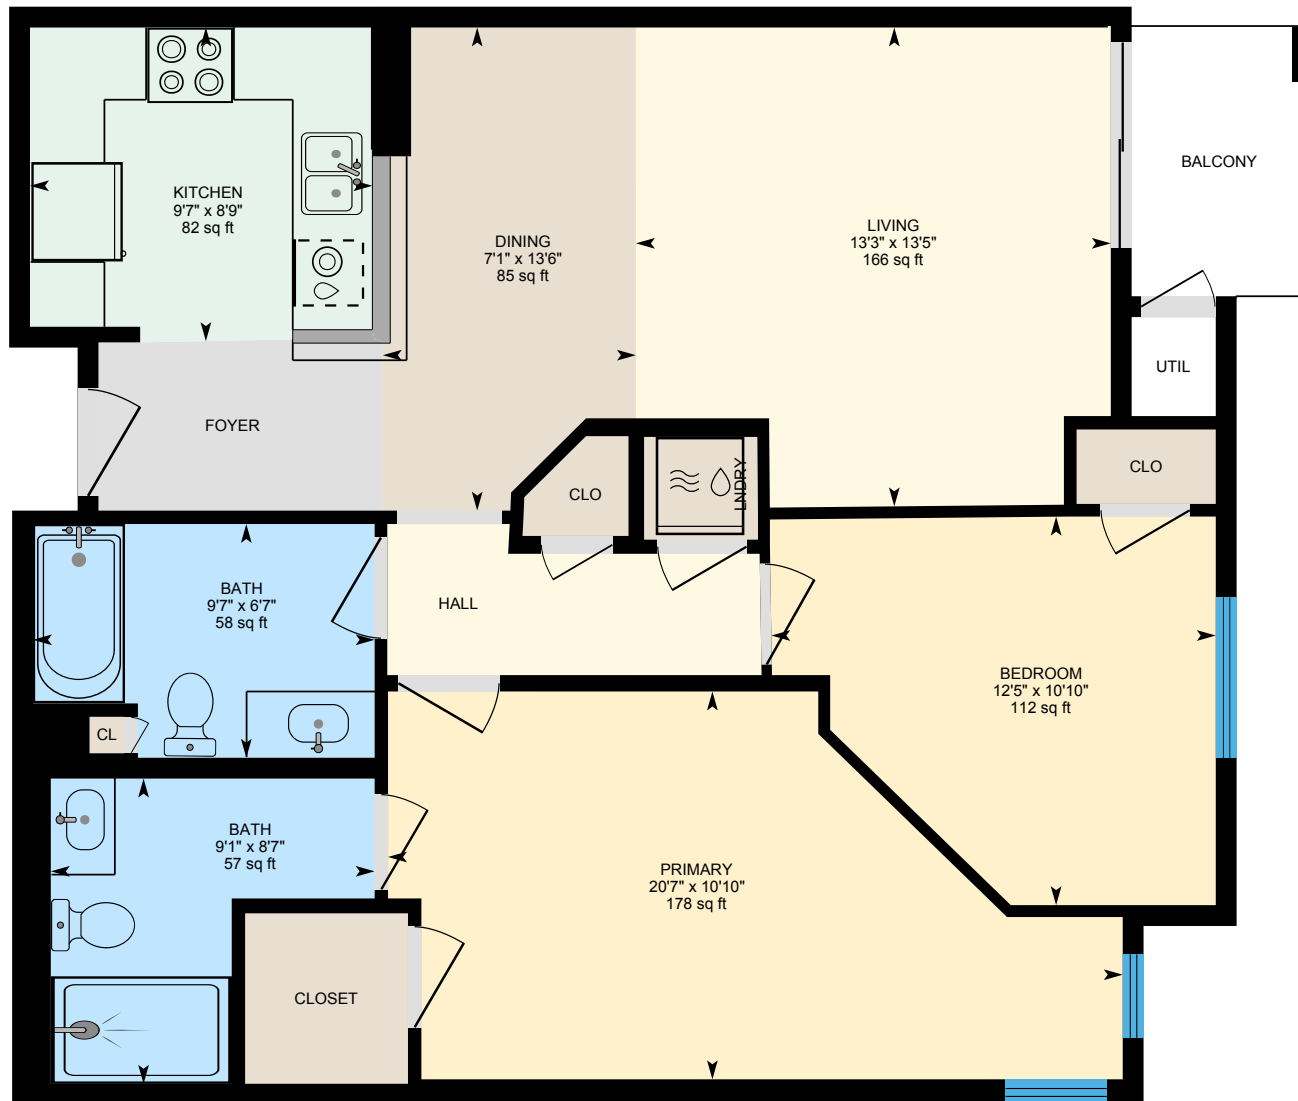

3420 Finnian Way #226, Dublin, CA

Main Floor Finished Area 981.79 sq ft
Unfinished Area 9.70 sq ft

PREPARED: 2025/03/04

White regions are excluded from total floor area in iGUIDE floor plans. All room dimensions and floor areas must be considered approximate and are subject to independent verification.