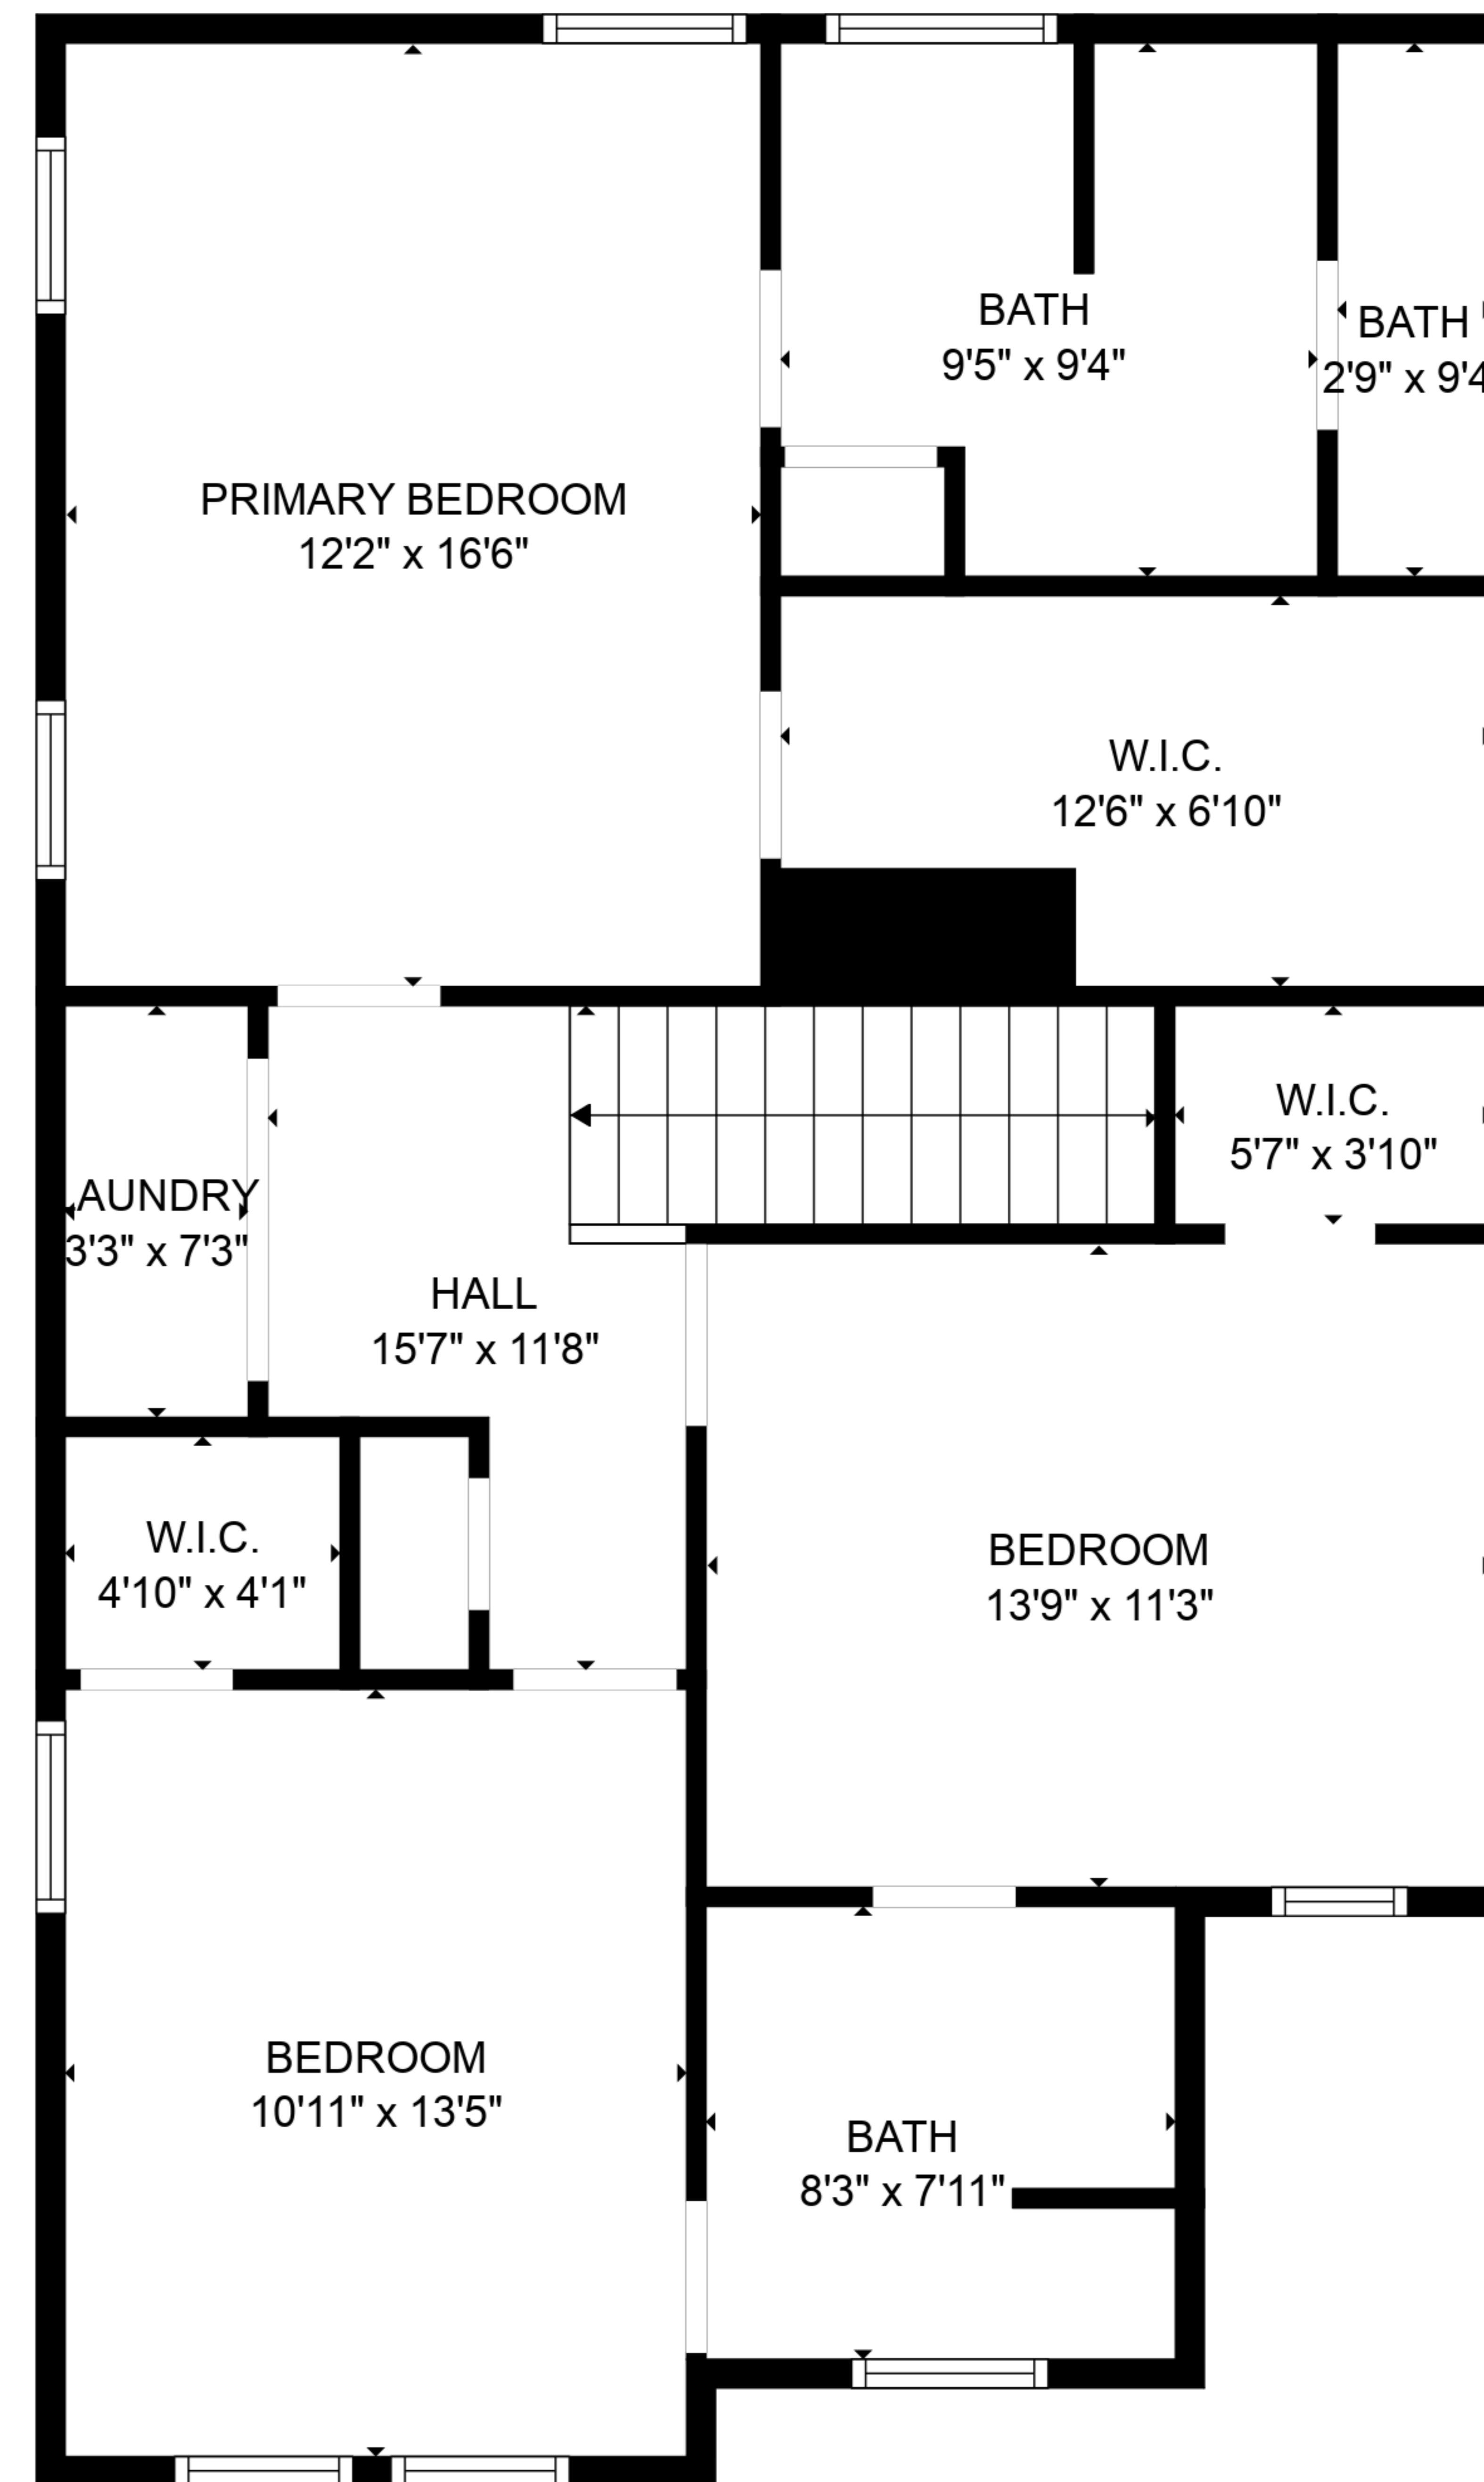

TOTAL: 1725 sq. ft

FLOOR 1: 736 sq. ft, FLOOR 2: 989 sq. ft

SIZES AND DIMENSIONS ARE APPROXIMATE. ACTUAL MAY VARY.

TOTAL: 1725 sq. ft

FLOOR 1: 736 sq. ft, FLOOR 2: 989 sq. ft

SIZES AND DIMENSIONS ARE APPROXIMATE. ACTUAL MAY VARY.

FLOOR 1

FLOOR 2

TOTAL: 1725 sq. ft
 FLOOR 1: 736 sq. ft, FLOOR 2: 989 sq. ft

SIZES AND DIMENSIONS ARE APPROXIMATE. ACTUAL MAY VARY.