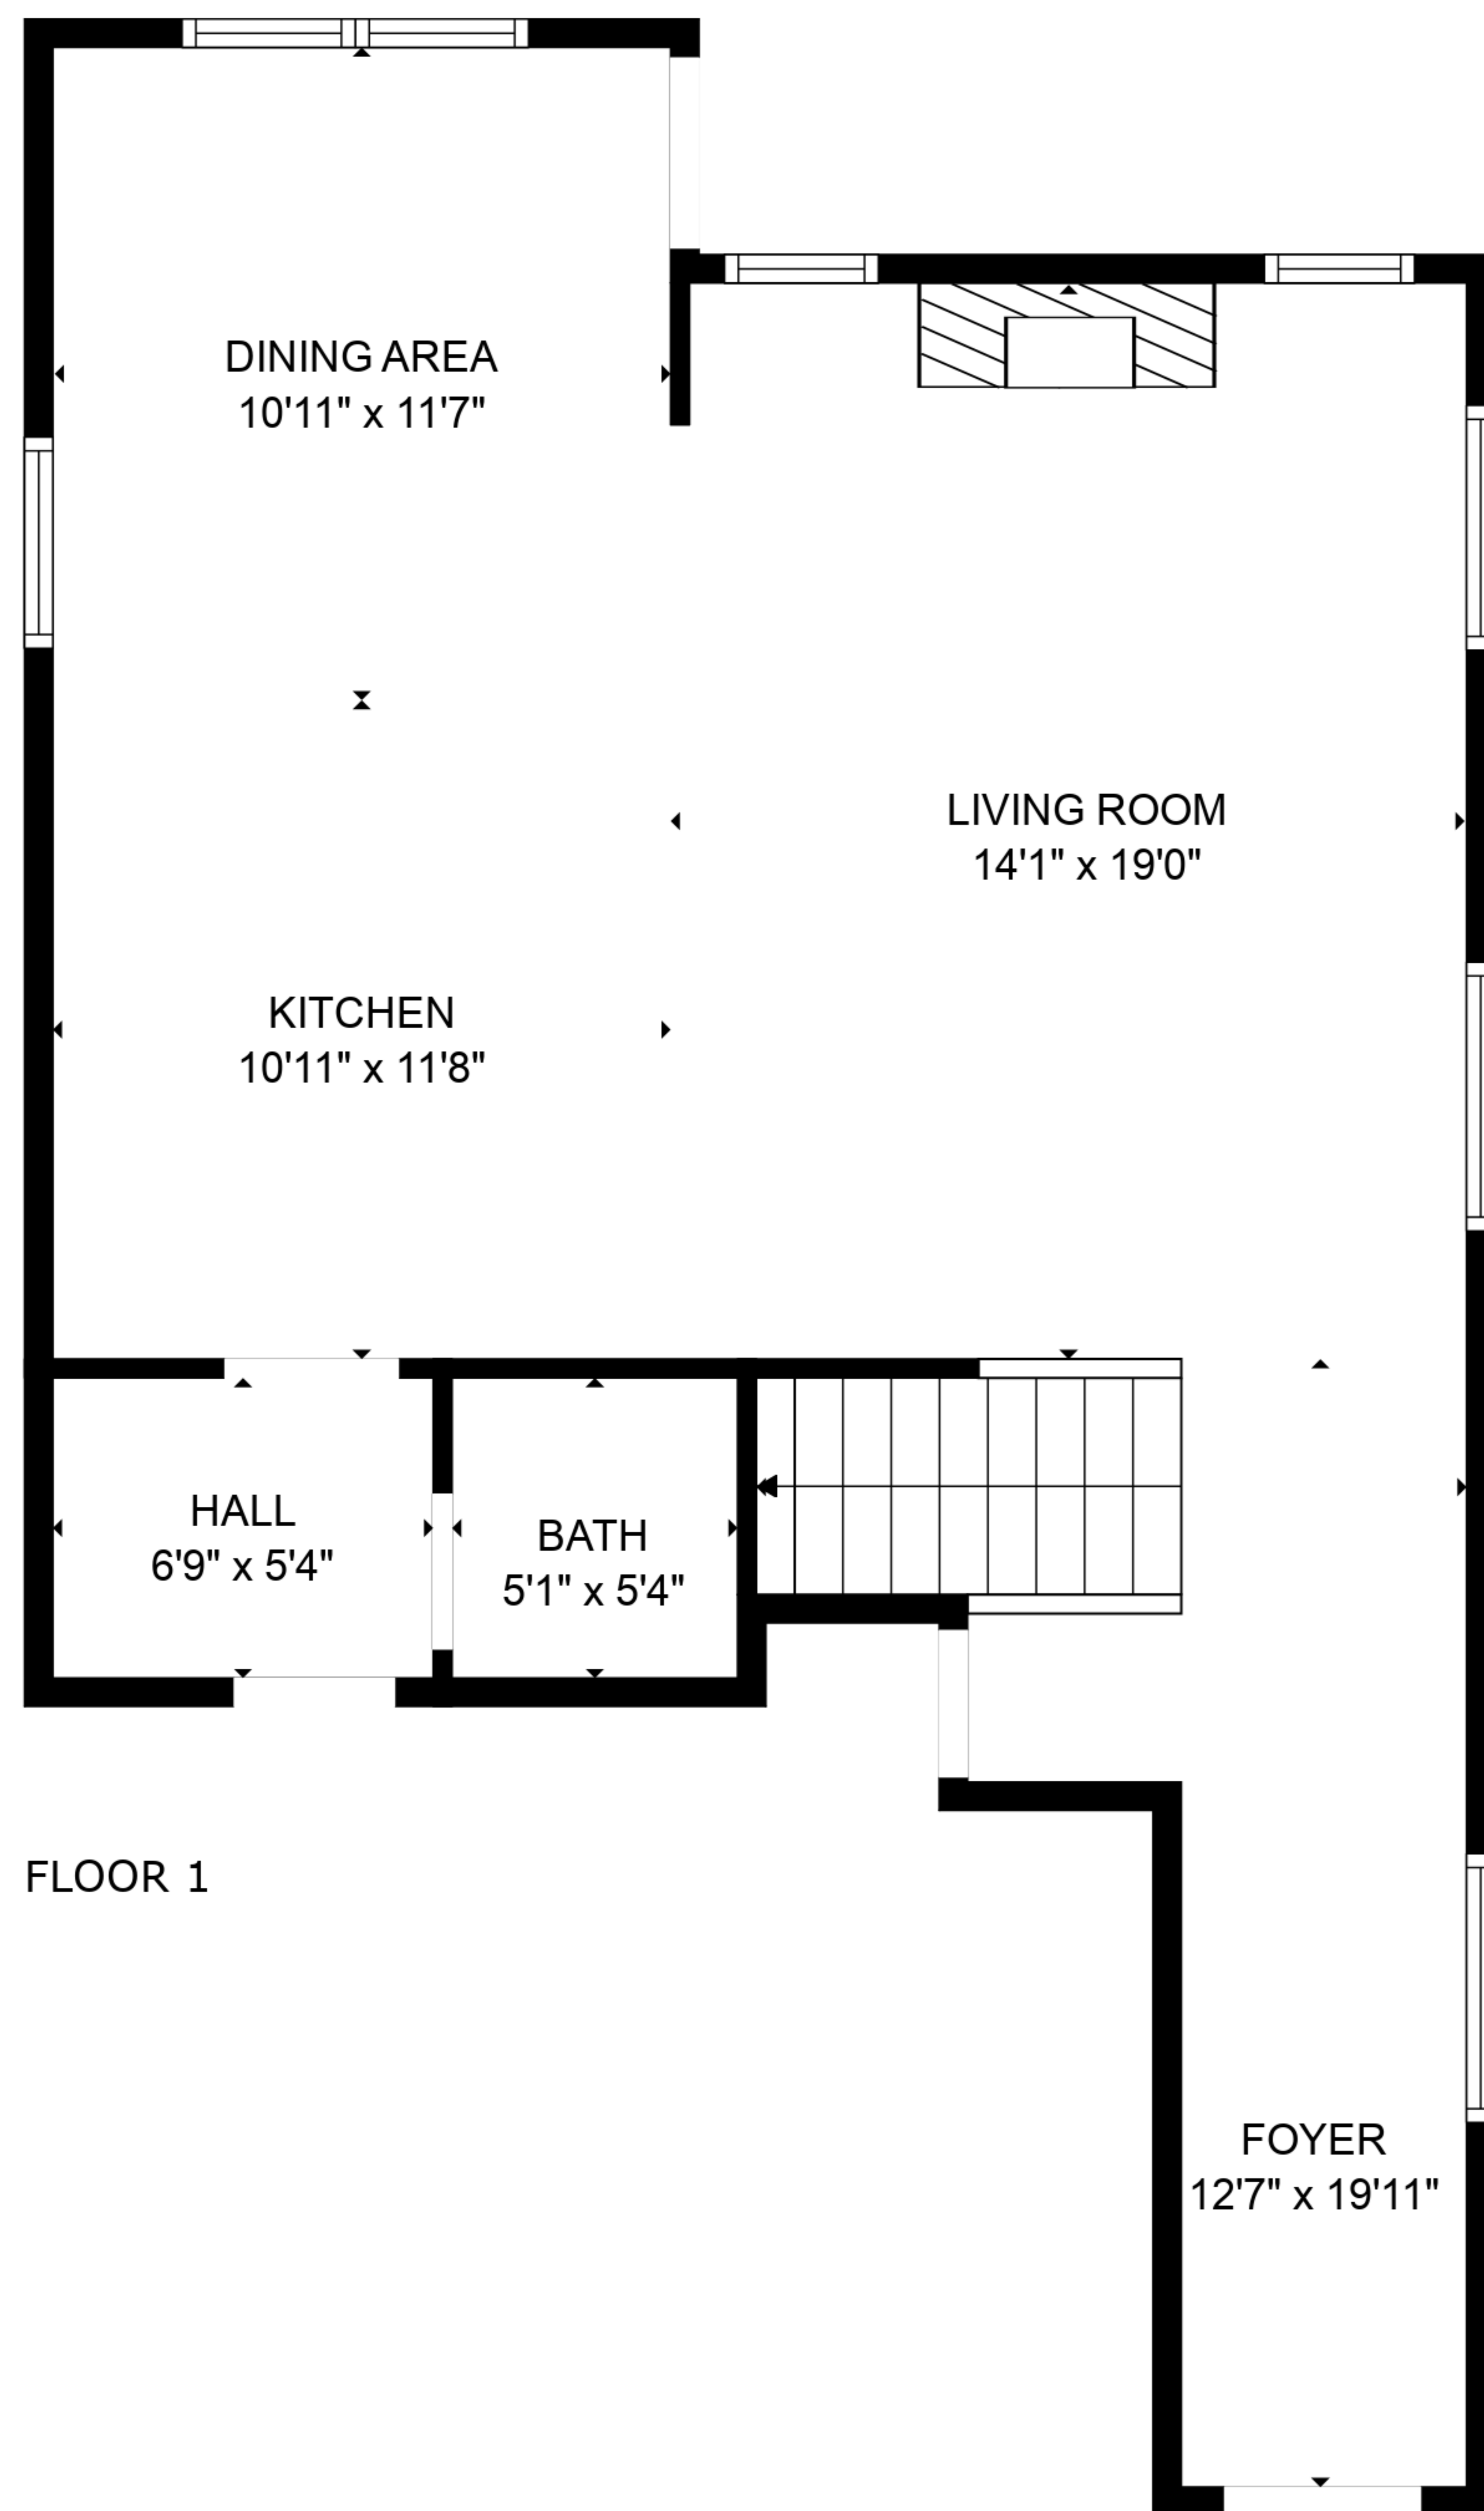

TOTAL: 1725 sq. ft

FLOOR 1: 736 sq. ft, FLOOR 2: 989 sq. ft

SIZES AND DIMENSIONS ARE APPROXIMATE. ACTUAL MAY VARY.

TOTAL: 1725 sq. ft

FLOOR 1: 736 sq. ft, FLOOR 2: 989 sq. ft

SIZES AND DIMENSIONS ARE APPROXIMATE. ACTUAL MAY VARY.

FLOOR 1

FLOOR 2

TOTAL: 1725 sq. ft
 FLOOR 1: 736 sq. ft, FLOOR 2: 989 sq. ft

SIZES AND DIMENSIONS ARE APPROXIMATE. ACTUAL MAY VARY.