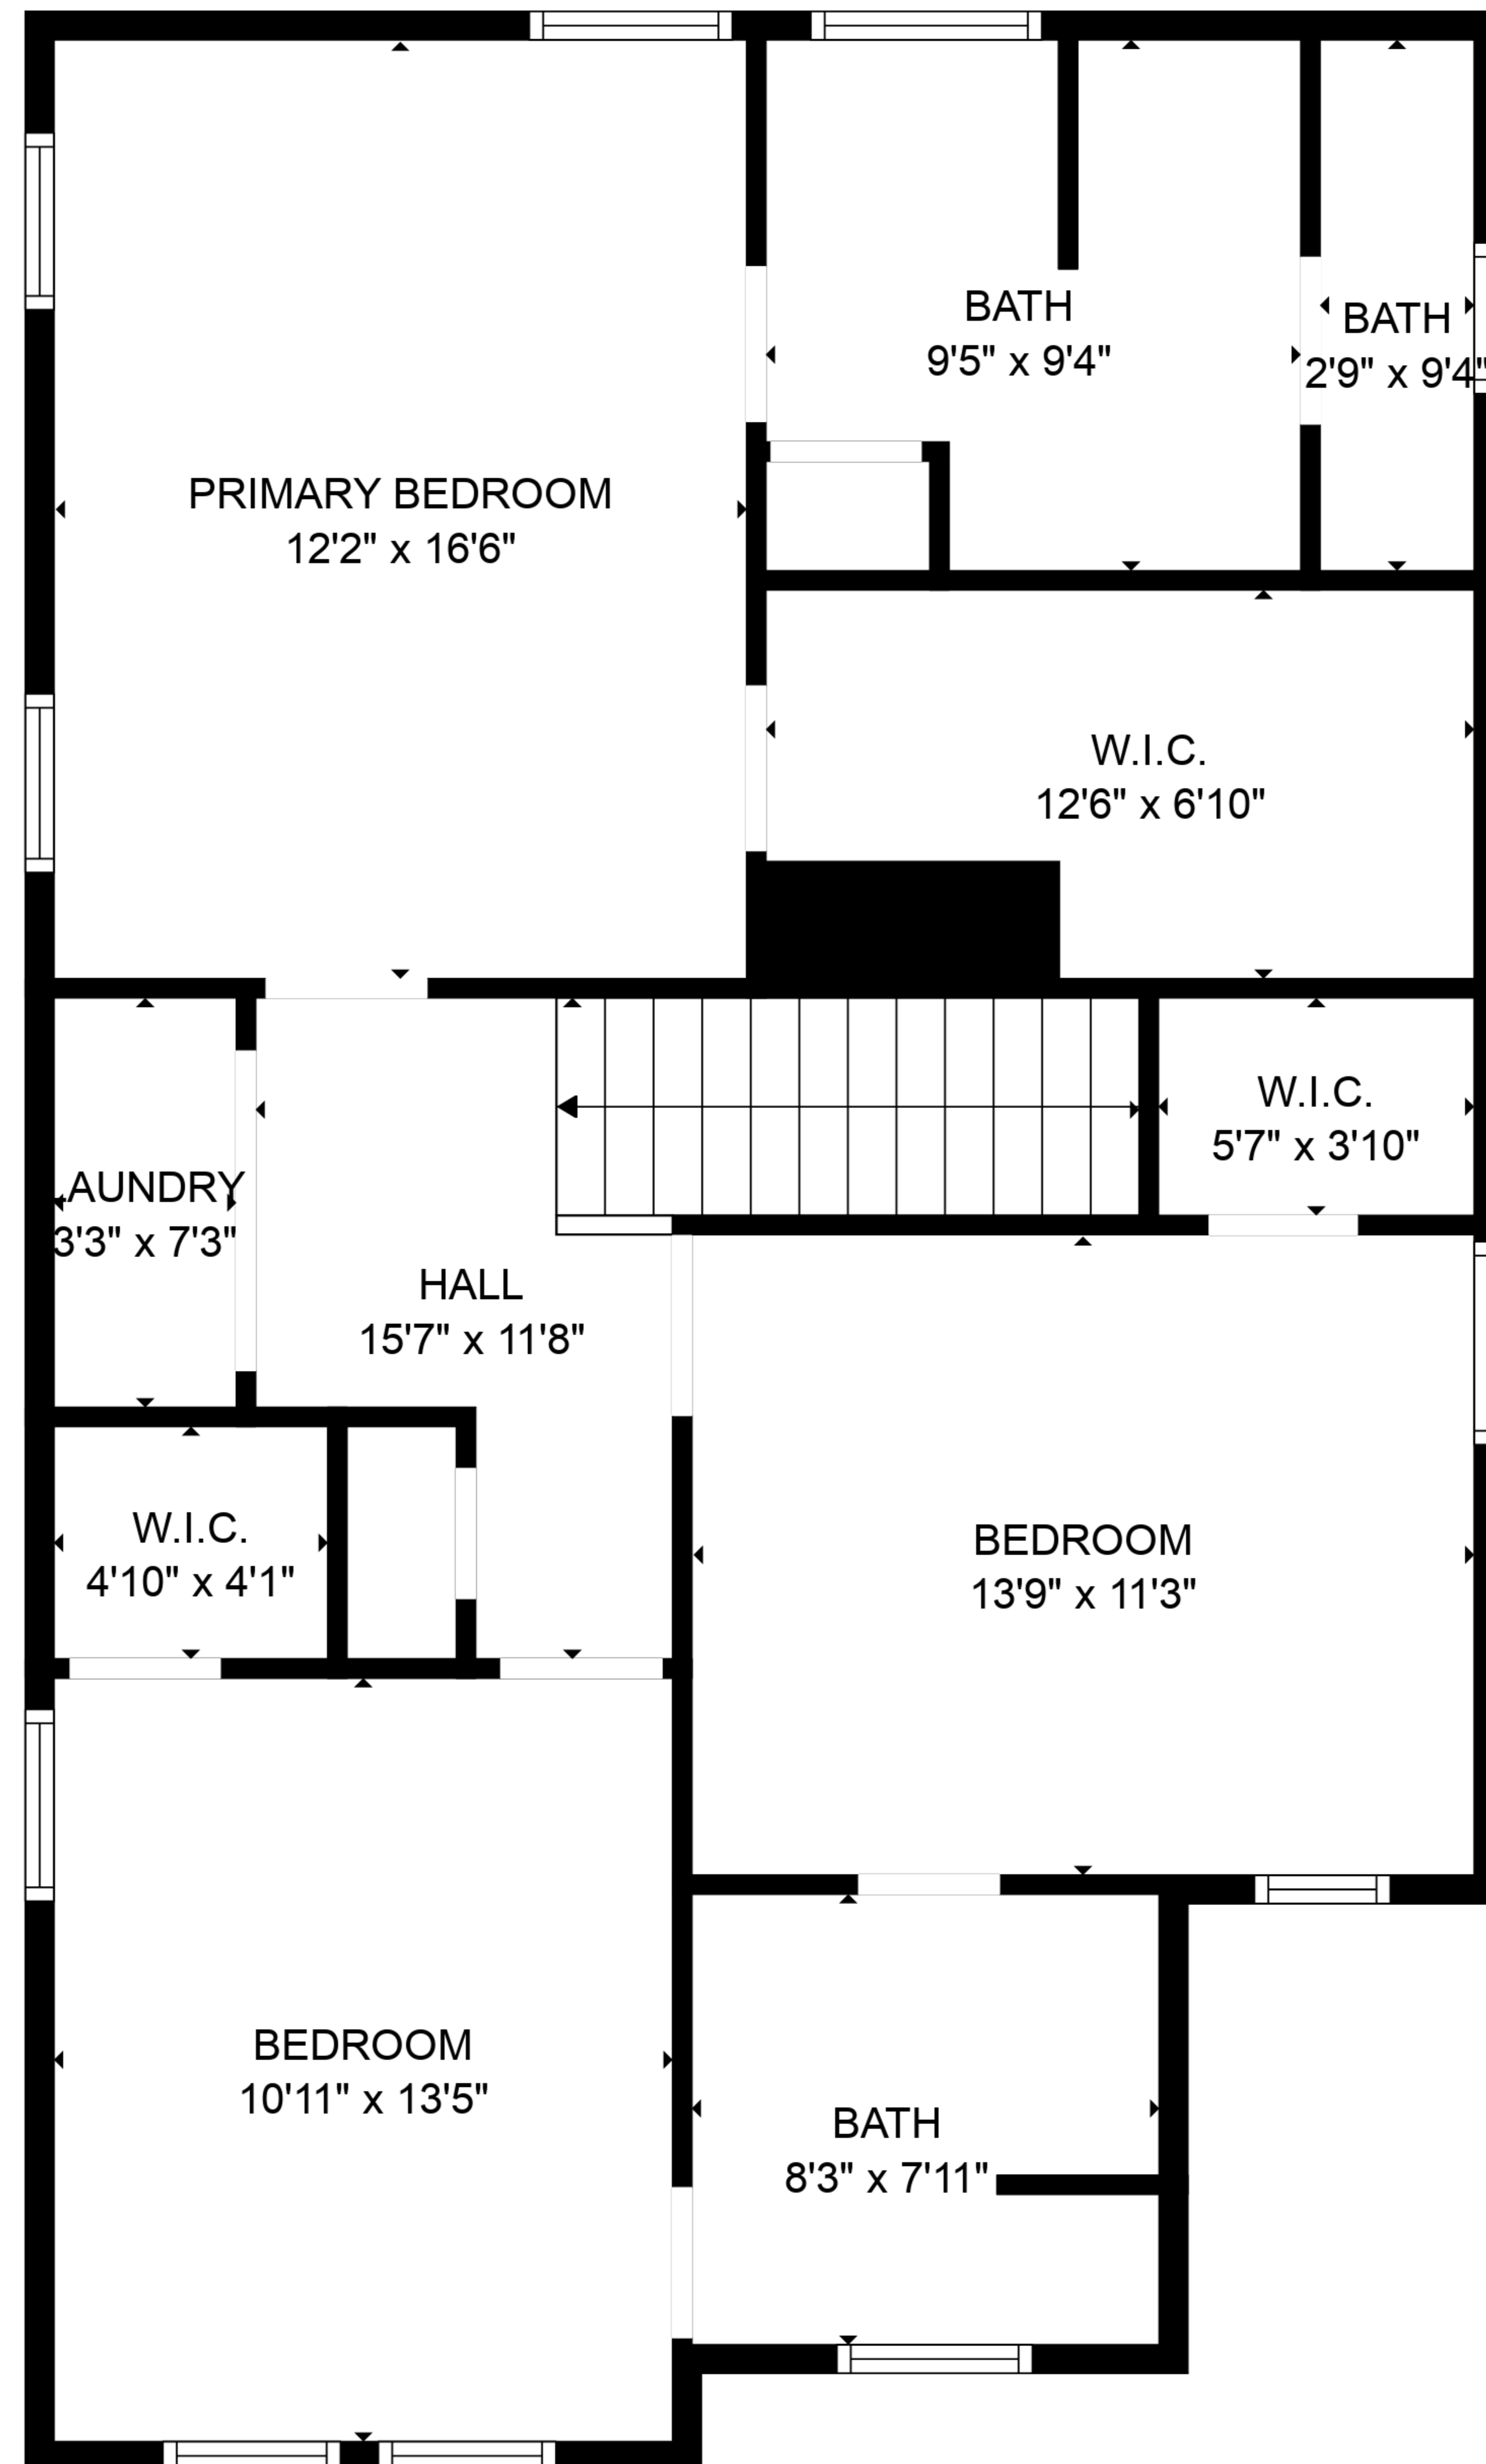

TOTAL: 1725 sq. ft

FLOOR 1: 736 sq. ft, FLOOR 2: 989 sq. ft

SIZES AND DIMENSIONS ARE APPROXIMATE. ACTUAL MAY VARY.

TOTAL: 1725 sq. ft

FLOOR 1: 736 sq. ft, FLOOR 2: 989 sq. ft

SIZES AND DIMENSIONS ARE APPROXIMATE. ACTUAL MAY VARY.

FLOOR 1

FLOOR 2

TOTAL: 1725 sq. ft
 FLOOR 1: 736 sq. ft, FLOOR 2: 989 sq. ft

SIZES AND DIMENSIONS ARE APPROXIMATE. ACTUAL MAY VARY.