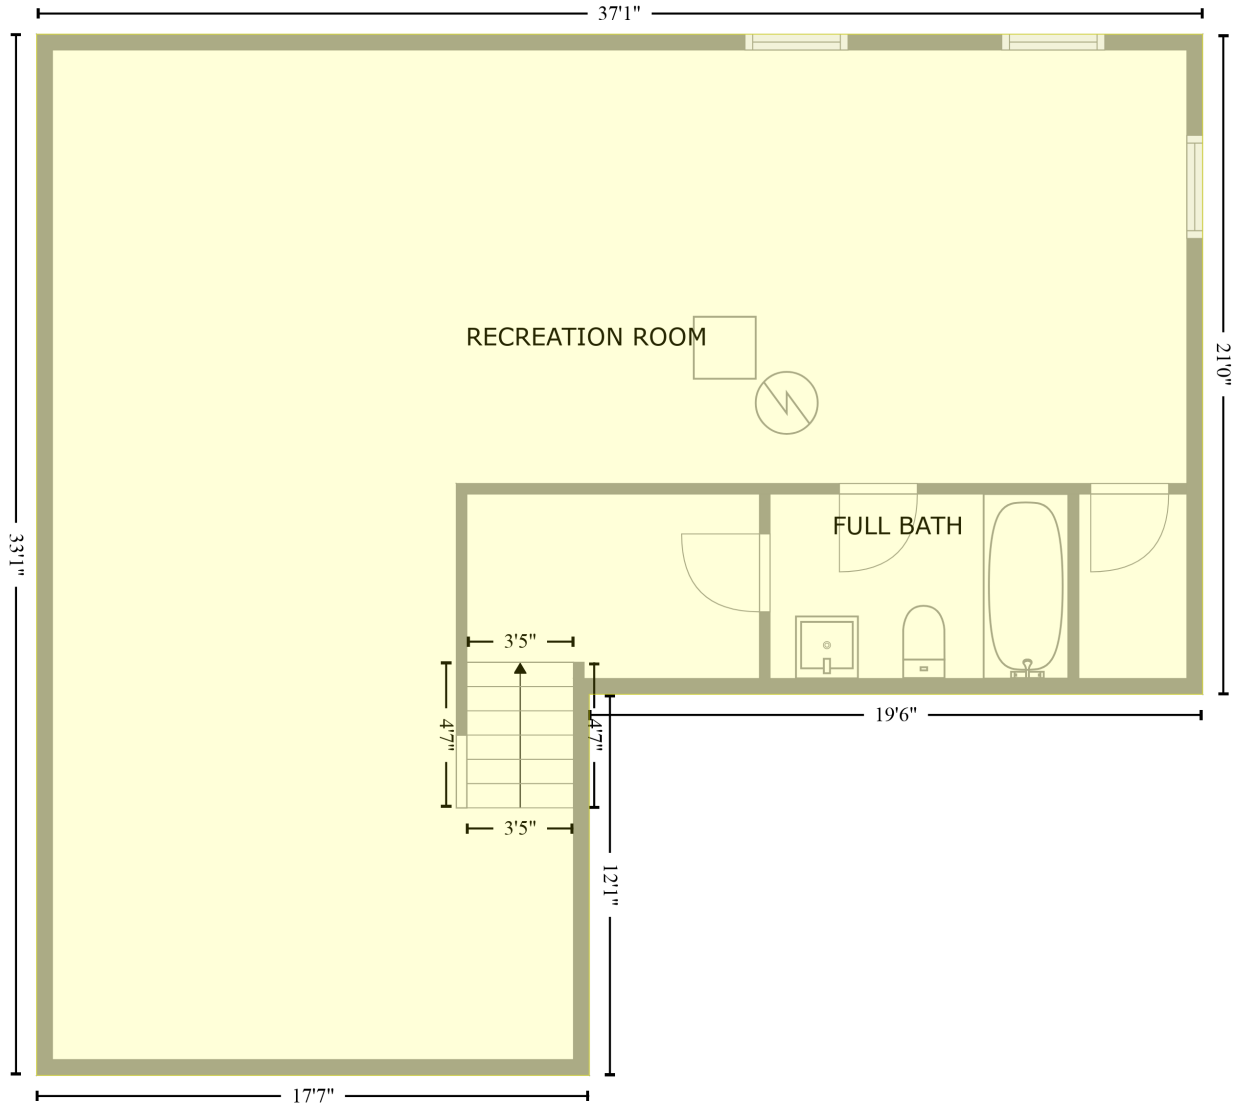

7615 Auburn Oaks Ct, Louisville, KY, US

Gross Living Area: 1546 sq. ft

FLOOR 1
[AREA: 989]

Space	Area (sq. ft)	Calculation <small>Coordinate Polygon Area Algorithm using inches</small>
FLOOR 1 (Living area)	989	$-((529.1 + 529.1) * (192 - 443.7) + (529.1 + 295.3) * (443.7 - 443.7) + (295.3 + 295.3) * (443.7 - 589) + (295.3 + 84.6) * (589 - 589) + (84.6 + 84.6) * (589 - 192) + (84.6 + 529.1) * (192 - 192)) * 0.5 * 0.00694$

7615 Auburn Oaks Ct, Louisville, KY, US

Gross Living Area: 1546 sq. ft

Space	Area (sq. ft)	Calculation <small>Coordinate Polygon Area Algorithm using inches</small>
FLOOR 2 (Living area)	989	$-\left((529.1 + 529.1) * (192 - 443.7) + (529.1 + 295.3) * (443.7 - 443.7) + (295.3 + 295.3) * (443.7 - 583) + (295.3 + 289.3) * (583 - 583) + (289.3 + 289.3) * (583 - 589) + (289.3 + 84.6) * (589 - 589) + (84.6 + 84.6) * (589 - 192) + (84.6 + 529.1) * (192 - 192)\right) * 0.5 * 0.00694$
GARAGE (Non-living area)	413	$-\left((529.1 + 529.1) * (443.7 - 695) + (529.1 + 289.3) * (695 - 695) + (289.3 + 289.3) * (695 - 583) + (289.3 + 295.3) * (583 - 583) + (295.3 + 295.3) * (583 - 443.7) + (295.3 + 529.1) * (443.7 - 443.7)\right) * 0.5 * 0.00694$

7615 Auburn Oaks Ct,Louisville,KY,US

Gross Living Area: 1546 sq. ft

Space	Area (sq. ft)	Calculation <small>Coordinate Polygon Area Algorithm using inches</small>
SCREENED PORCH (Non-living area)	280	$-((291.4 + 291.4) * (-3.2 - 192) + (291.4 + 84.6) * (192 - 192) + (84.6 + 84.6) * (192 - -3.2) + (84.6 + 291.4) * (-3.2 - -3.2)) * 0.5 * 0.00694$

7615 Auburn Oaks Ct, Louisville, KY, US

Gross Living Area: 1546 sq. ft

FLOOR 3 [AREA: 557]

Space	Area (sq. ft)	Calculation <small>Coordinate Polygon Area Algorithm using inches</small>
FLOOR 3 (Living area)	557	$-((529.1 + 529.1) * (192 - 443.7) + (529.1 + 242.6) * (443.7 - 443.7) + (242.6 + 242.6) * (443.7 - 328) + (242.6 + 183.1) * (328 - 328) + (183.1 + 183.1) * (328 - 192) + (183.1 + 529.1) * (192 - 192)) * 0.5 * 0.00694$