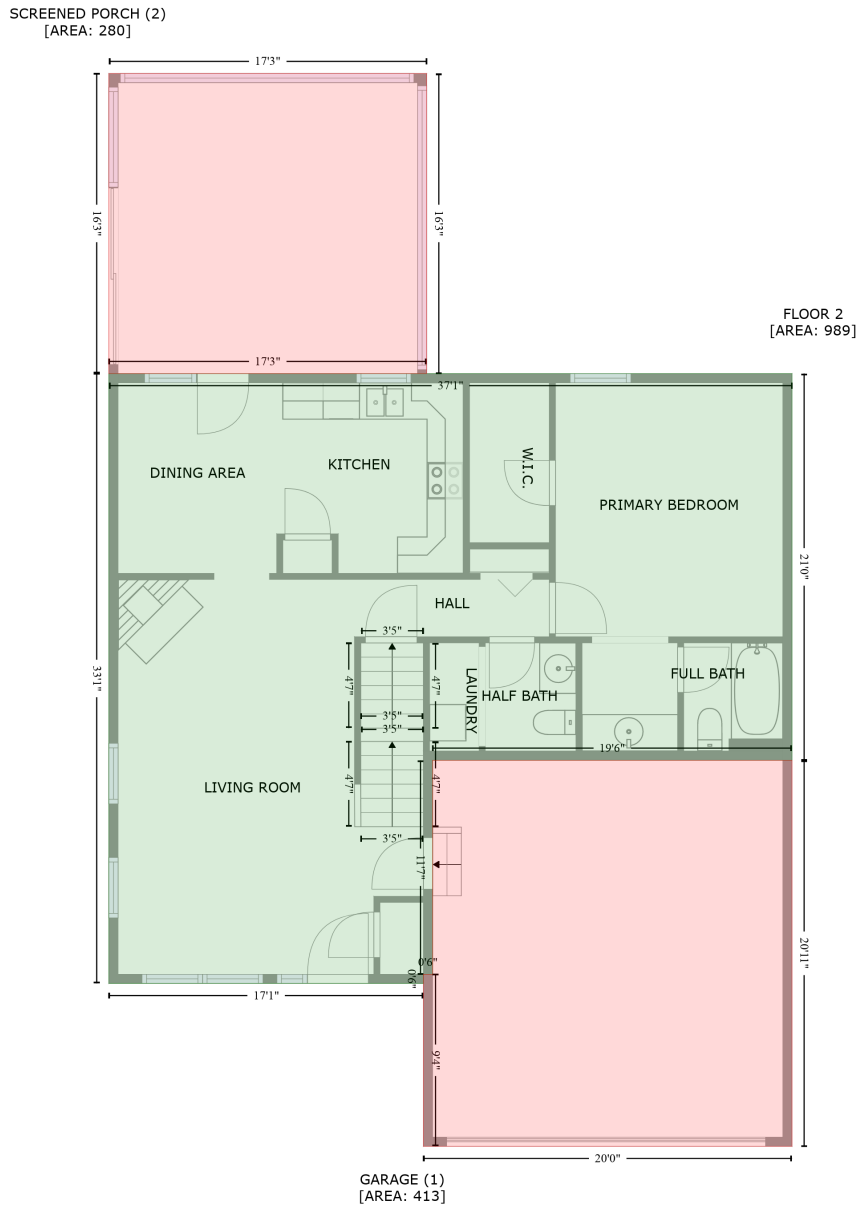

7615 Auburn Oaks Ct, Louisville, KY, US

Gross Living Area: 1546 sq. ft

FLOOR 1
[AREA: 989]

Space	Area (sq. ft)	Calculation <small>Coordinate Polygon Area Algorithm using inches</small>
FLOOR 1 (Living area)	989	$-((529.1 + 529.1) * (192 - 443.7) + (529.1 + 295.3) * (443.7 - 443.7) + (295.3 + 295.3) * (443.7 - 589) + (295.3 + 84.6) * (589 - 589) + (84.6 + 84.6) * (589 - 192) + (84.6 + 529.1) * (192 - 192)) * 0.5 * 0.00694$

7615 Auburn Oaks Ct, Louisville, KY, US

Gross Living Area: 1546 sq. ft

Space	Area (sq. ft)	Calculation <small>Coordinate Polygon Area Algorithm using inches</small>
FLOOR 2 (Living area)	989	$-\left((529.1 + 529.1) * (192 - 443.7) + (529.1 + 295.3) * (443.7 - 443.7) + (295.3 + 295.3) * (443.7 - 583) + (295.3 + 289.3) * (583 - 583) + (289.3 + 289.3) * (583 - 589) + (289.3 + 84.6) * (589 - 589) + (84.6 + 84.6) * (589 - 192) + (84.6 + 529.1) * (192 - 192)\right) * 0.5 * 0.00694$
GARAGE (Non-living area)	413	$-\left((529.1 + 529.1) * (443.7 - 695) + (529.1 + 289.3) * (695 - 695) + (289.3 + 289.3) * (695 - 583) + (289.3 + 295.3) * (583 - 583) + (295.3 + 295.3) * (583 - 443.7) + (295.3 + 529.1) * (443.7 - 443.7)\right) * 0.5 * 0.00694$

7615 Auburn Oaks Ct,Louisville,KY,US

Gross Living Area: 1546 sq. ft

Space	Area (sq. ft)	Calculation <small>Coordinate Polygon Area Algorithm using inches</small>
SCREENED PORCH (Non-living area)	280	$-((291.4 + 291.4) * (-3.2 - 192) + (291.4 + 84.6) * (192 - 192) + (84.6 + 84.6) * (192 - -3.2) + (84.6 + 291.4) * (-3.2 - -3.2)) * 0.5 * 0.00694$

7615 Auburn Oaks Ct, Louisville, KY, US

Gross Living Area: 1546 sq. ft

FLOOR 3 [AREA: 557]

Space	Area (sq. ft)	Calculation <small>Coordinate Polygon Area Algorithm using inches</small>
FLOOR 3 (Living area)	557	$-((529.1 + 529.1) * (192 - 443.7) + (529.1 + 242.6) * (443.7 - 443.7) + (242.6 + 242.6) * (443.7 - 328) + (242.6 + 183.1) * (328 - 328) + (183.1 + 183.1) * (328 - 192) + (183.1 + 529.1) * (192 - 192)) * 0.5 * 0.00694$