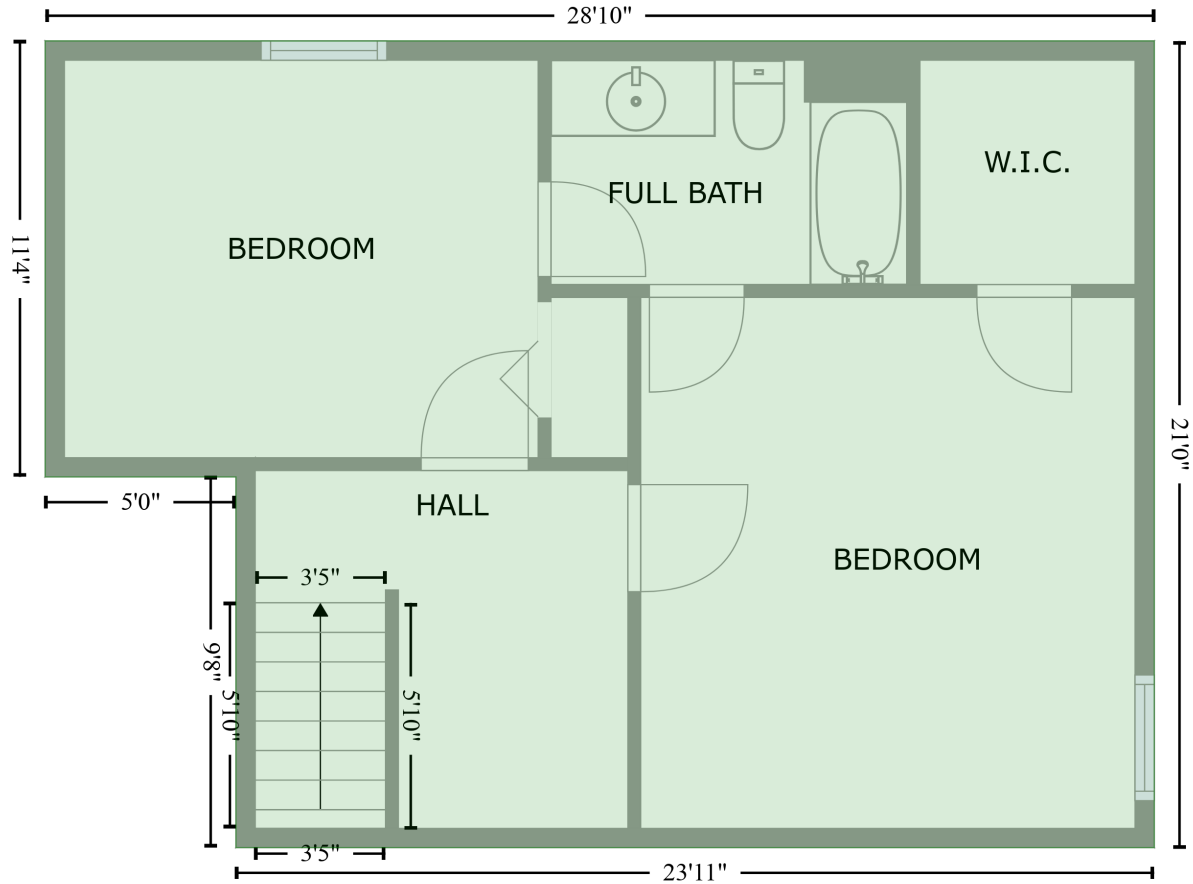

7615 Auburn Oaks Ct,Louisville,KY,US

Gross Living Area: 1546 sq. ft

Space	Area (sq. ft)	Calculation <small>Coordinate Polygon Area Algorithm using inches</small>
SCREENED PORCH (Non-living area)	280	$-((291.4 + 291.4) * (-3.2 - 192) + (291.4 + 84.6) * (192 - 192) + (84.6 + 84.6) * (192 - -3.2) + (84.6 + 291.4) * (-3.2 - -3.2)) * 0.5 * 0.00694$

7615 Auburn Oaks Ct, Louisville, KY, US

Gross Living Area: 1546 sq. ft

FLOOR 3 [AREA: 557]

Space	Area (sq. ft)	Calculation <small>Coordinate Polygon Area Algorithm using inches</small>
FLOOR 3 (Living area)	557	$-((529.1 + 529.1) * (192 - 443.7) + (529.1 + 242.6) * (443.7 - 443.7) + (242.6 + 242.6) * (443.7 - 328) + (242.6 + 183.1) * (328 - 328) + (183.1 + 183.1) * (328 - 192) + (183.1 + 529.1) * (192 - 192)) * 0.5 * 0.00694$