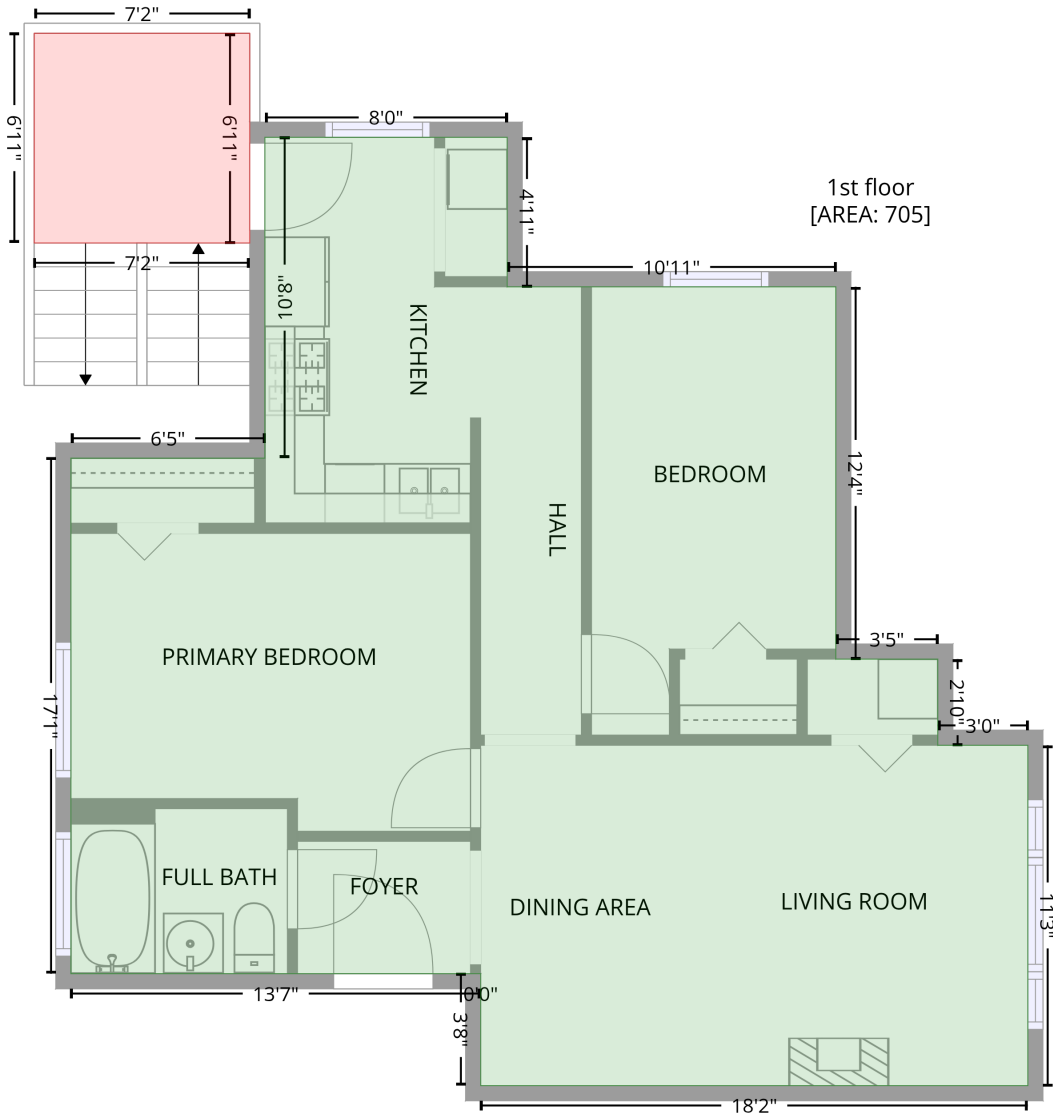

5741 N Ridge Ave, #1, Chicago, IL, US, #1

Gross Living Area: 705 sq. ft

Level 1

DECK (1)
[AREA: 50]

Space	Area (sq. ft)	Calculation
1st floor (Living area)	705	Coordinate Polygon Area Algorithm using inches $-((275.7 + 275.7) * (38 - 97.4) + (275.7 + 406.4) * (97.4 - 97.4) + (406.4 + 406.4) * (97.4 - 245.5) + (406.4 + 447) * (245.5 - 245.5) + (447 + 447) * (245.5 - 279.7) + (447 + 482.8) * (279.7 - 279.7) + (482.8 + 482.8) * (279.7 - 415) + (482.8 + 265.2) * (415 - 415) + (265.2 + 265.2) * (415 - 370.6) + (265.2 + 265.1) * (370.6 - 370.6) + (265.1 + 102.2) * (370.6 - 370.6) + (102.2 + 102.2) * (370.6 - 165.5) + (102.2 + 179.3) * (165.5 - 165.5) + (179.3 + 179.3) * (165.5 - 38) + (179.3 + 275.7) * (38 - 38)) * 0.5 * 0.00694$

5741 N Ridge Ave,#1,Chicago,IL,US, #1

Gross Living Area: 705 sq. ft

Level 1

Space	Area (sq. ft)	Calculation <small>Coordinate Polygon Area Algorithm using inches</small>
DECK (Non-living area)	50	$-\left((173.3 + 173.3) * (-3.4 - 80) + (173.3 + 87.6) * (80 - 80) + (87.6 + 87.6) * (80 - -3.4) + (87.6 + 173.3) * (-3.4 - -3.4)\right) * 0.5 * 0.00694$