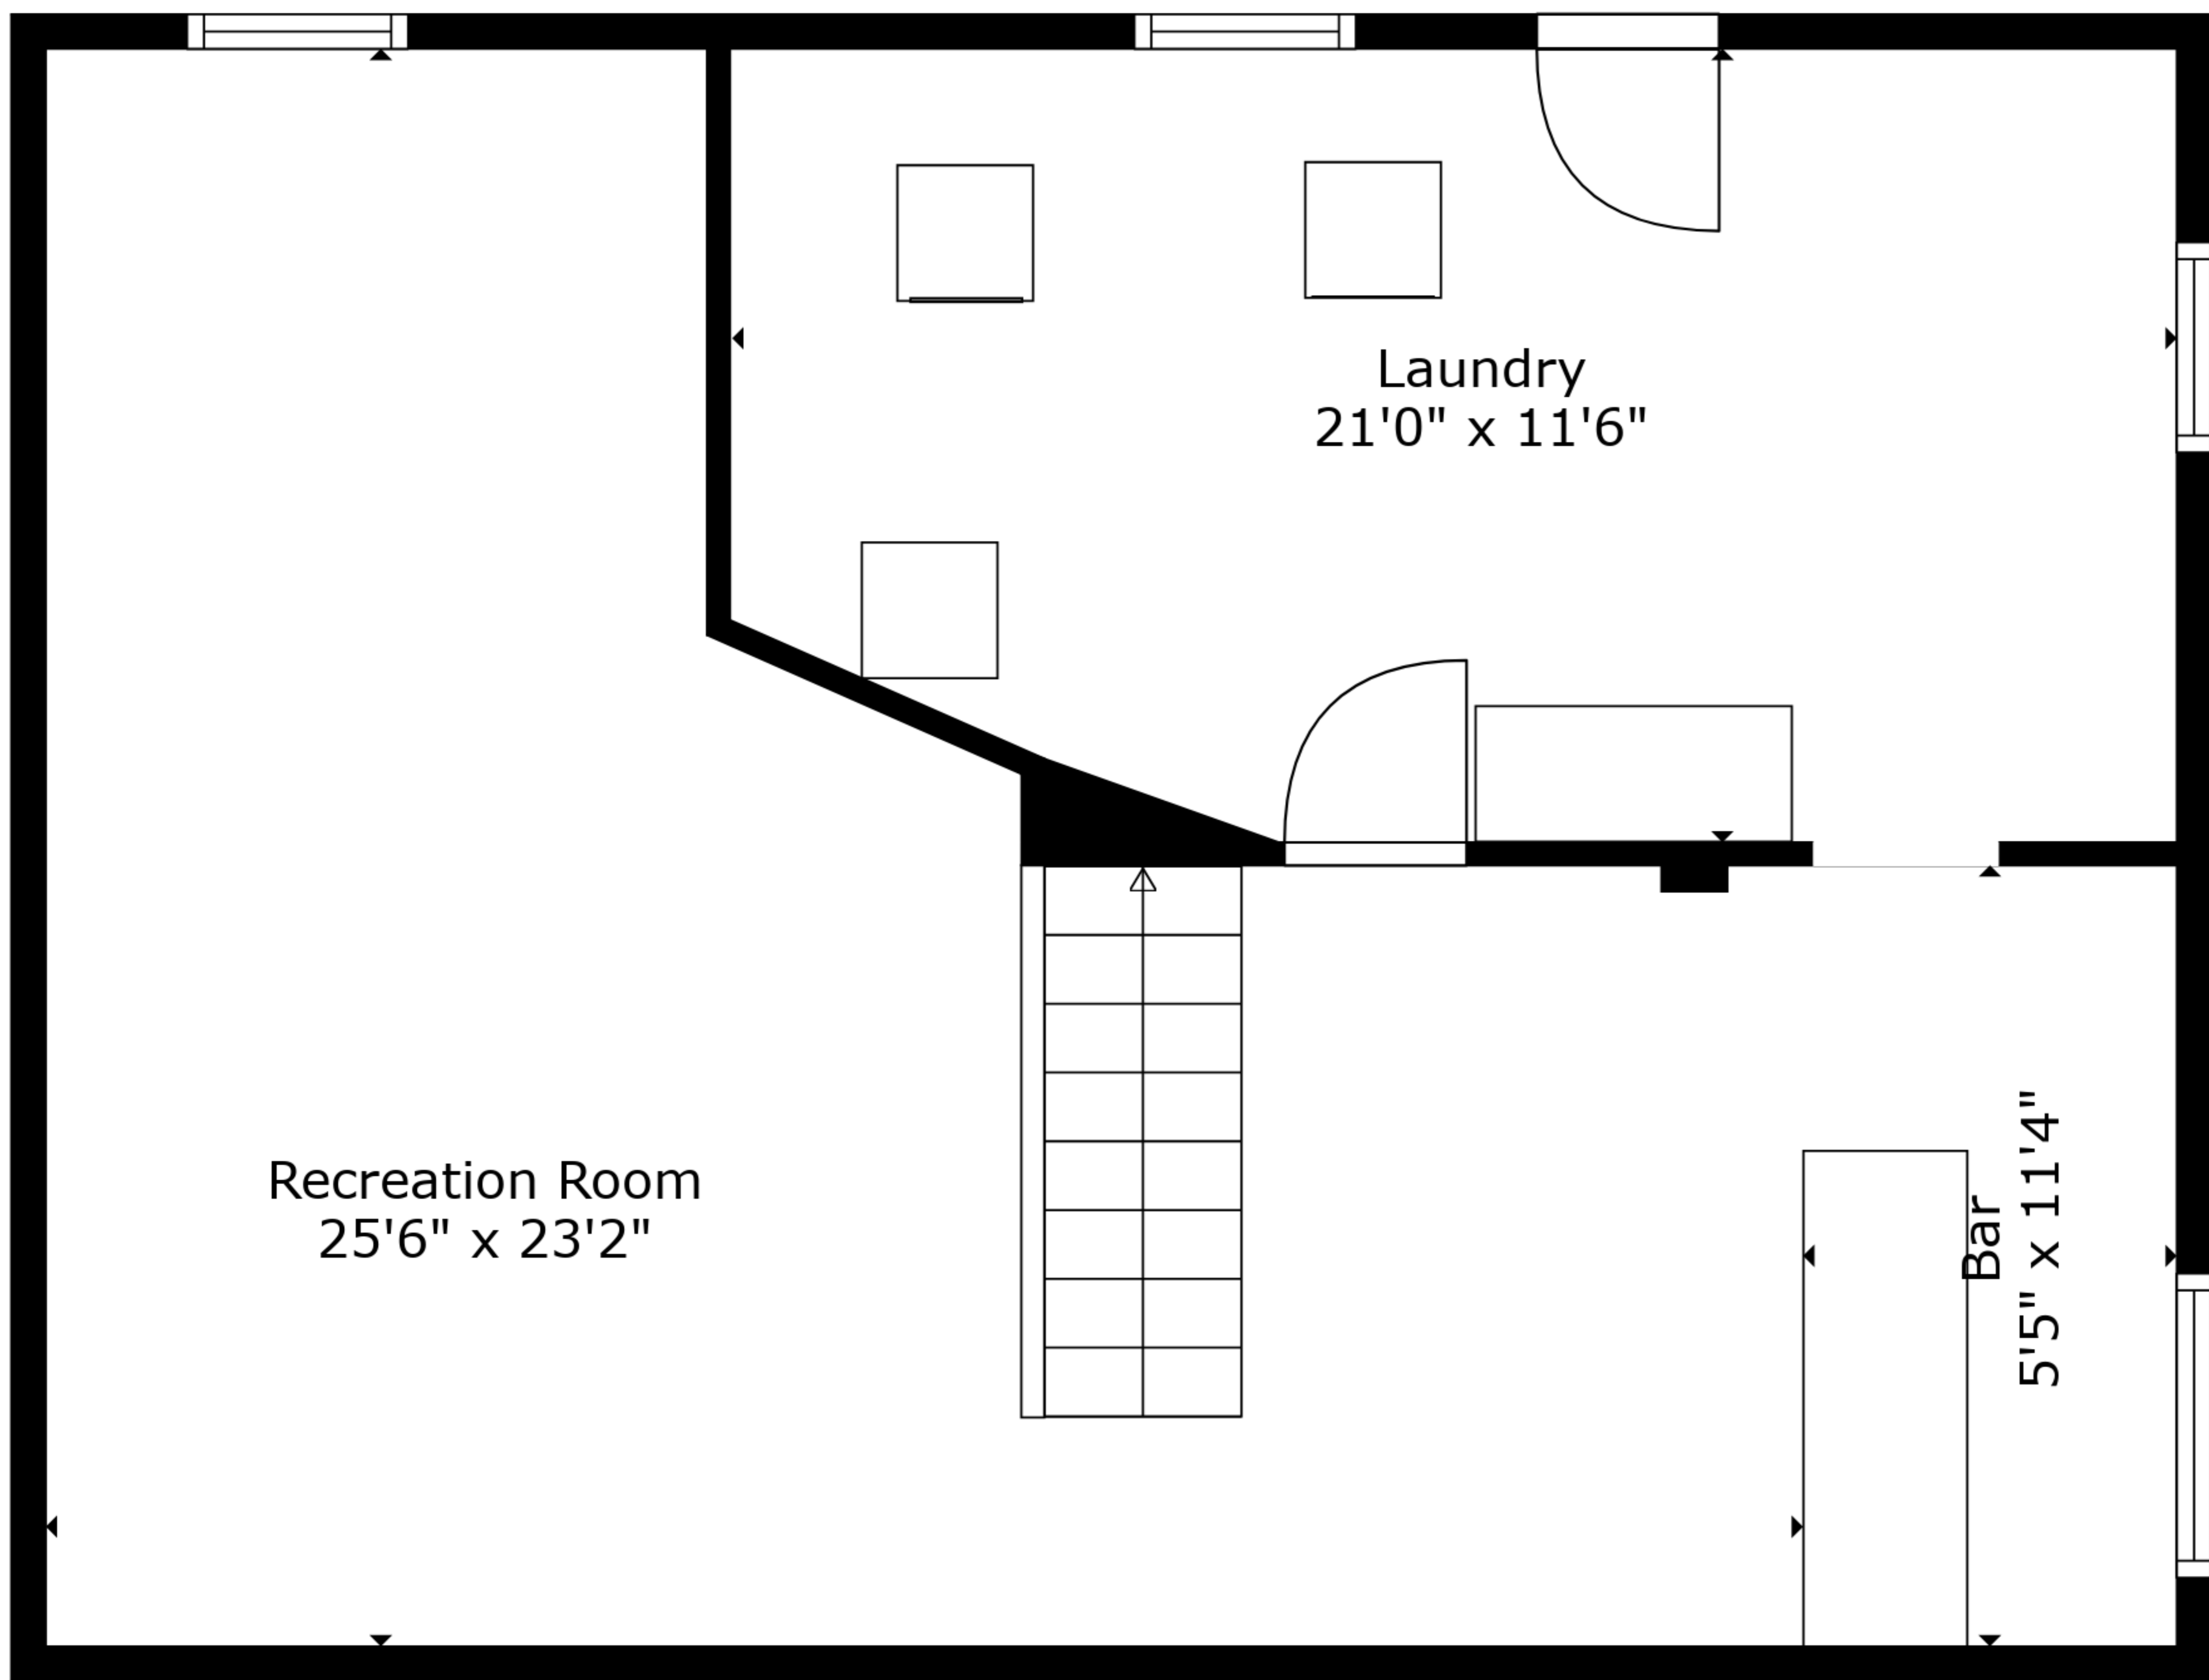

Recreation Room
25'6" x 23'2"

Laundry
21'0" x 11'6"

Bar
5'5" x 11'4"

TOTAL: 1435 sq. ft

FLOOR 1: 717 sq. ft, FLOOR 2: 718 sq. ft

TOTAL: 1435 sq. ft

FLOOR 1: 717 sq. ft, FLOOR 2: 718 sq. ft

Floor 1

Floor 2

TOTAL: 1435 sq. ft
 FLOOR 1: 717 sq. ft, FLOOR 2: 718 sq. ft