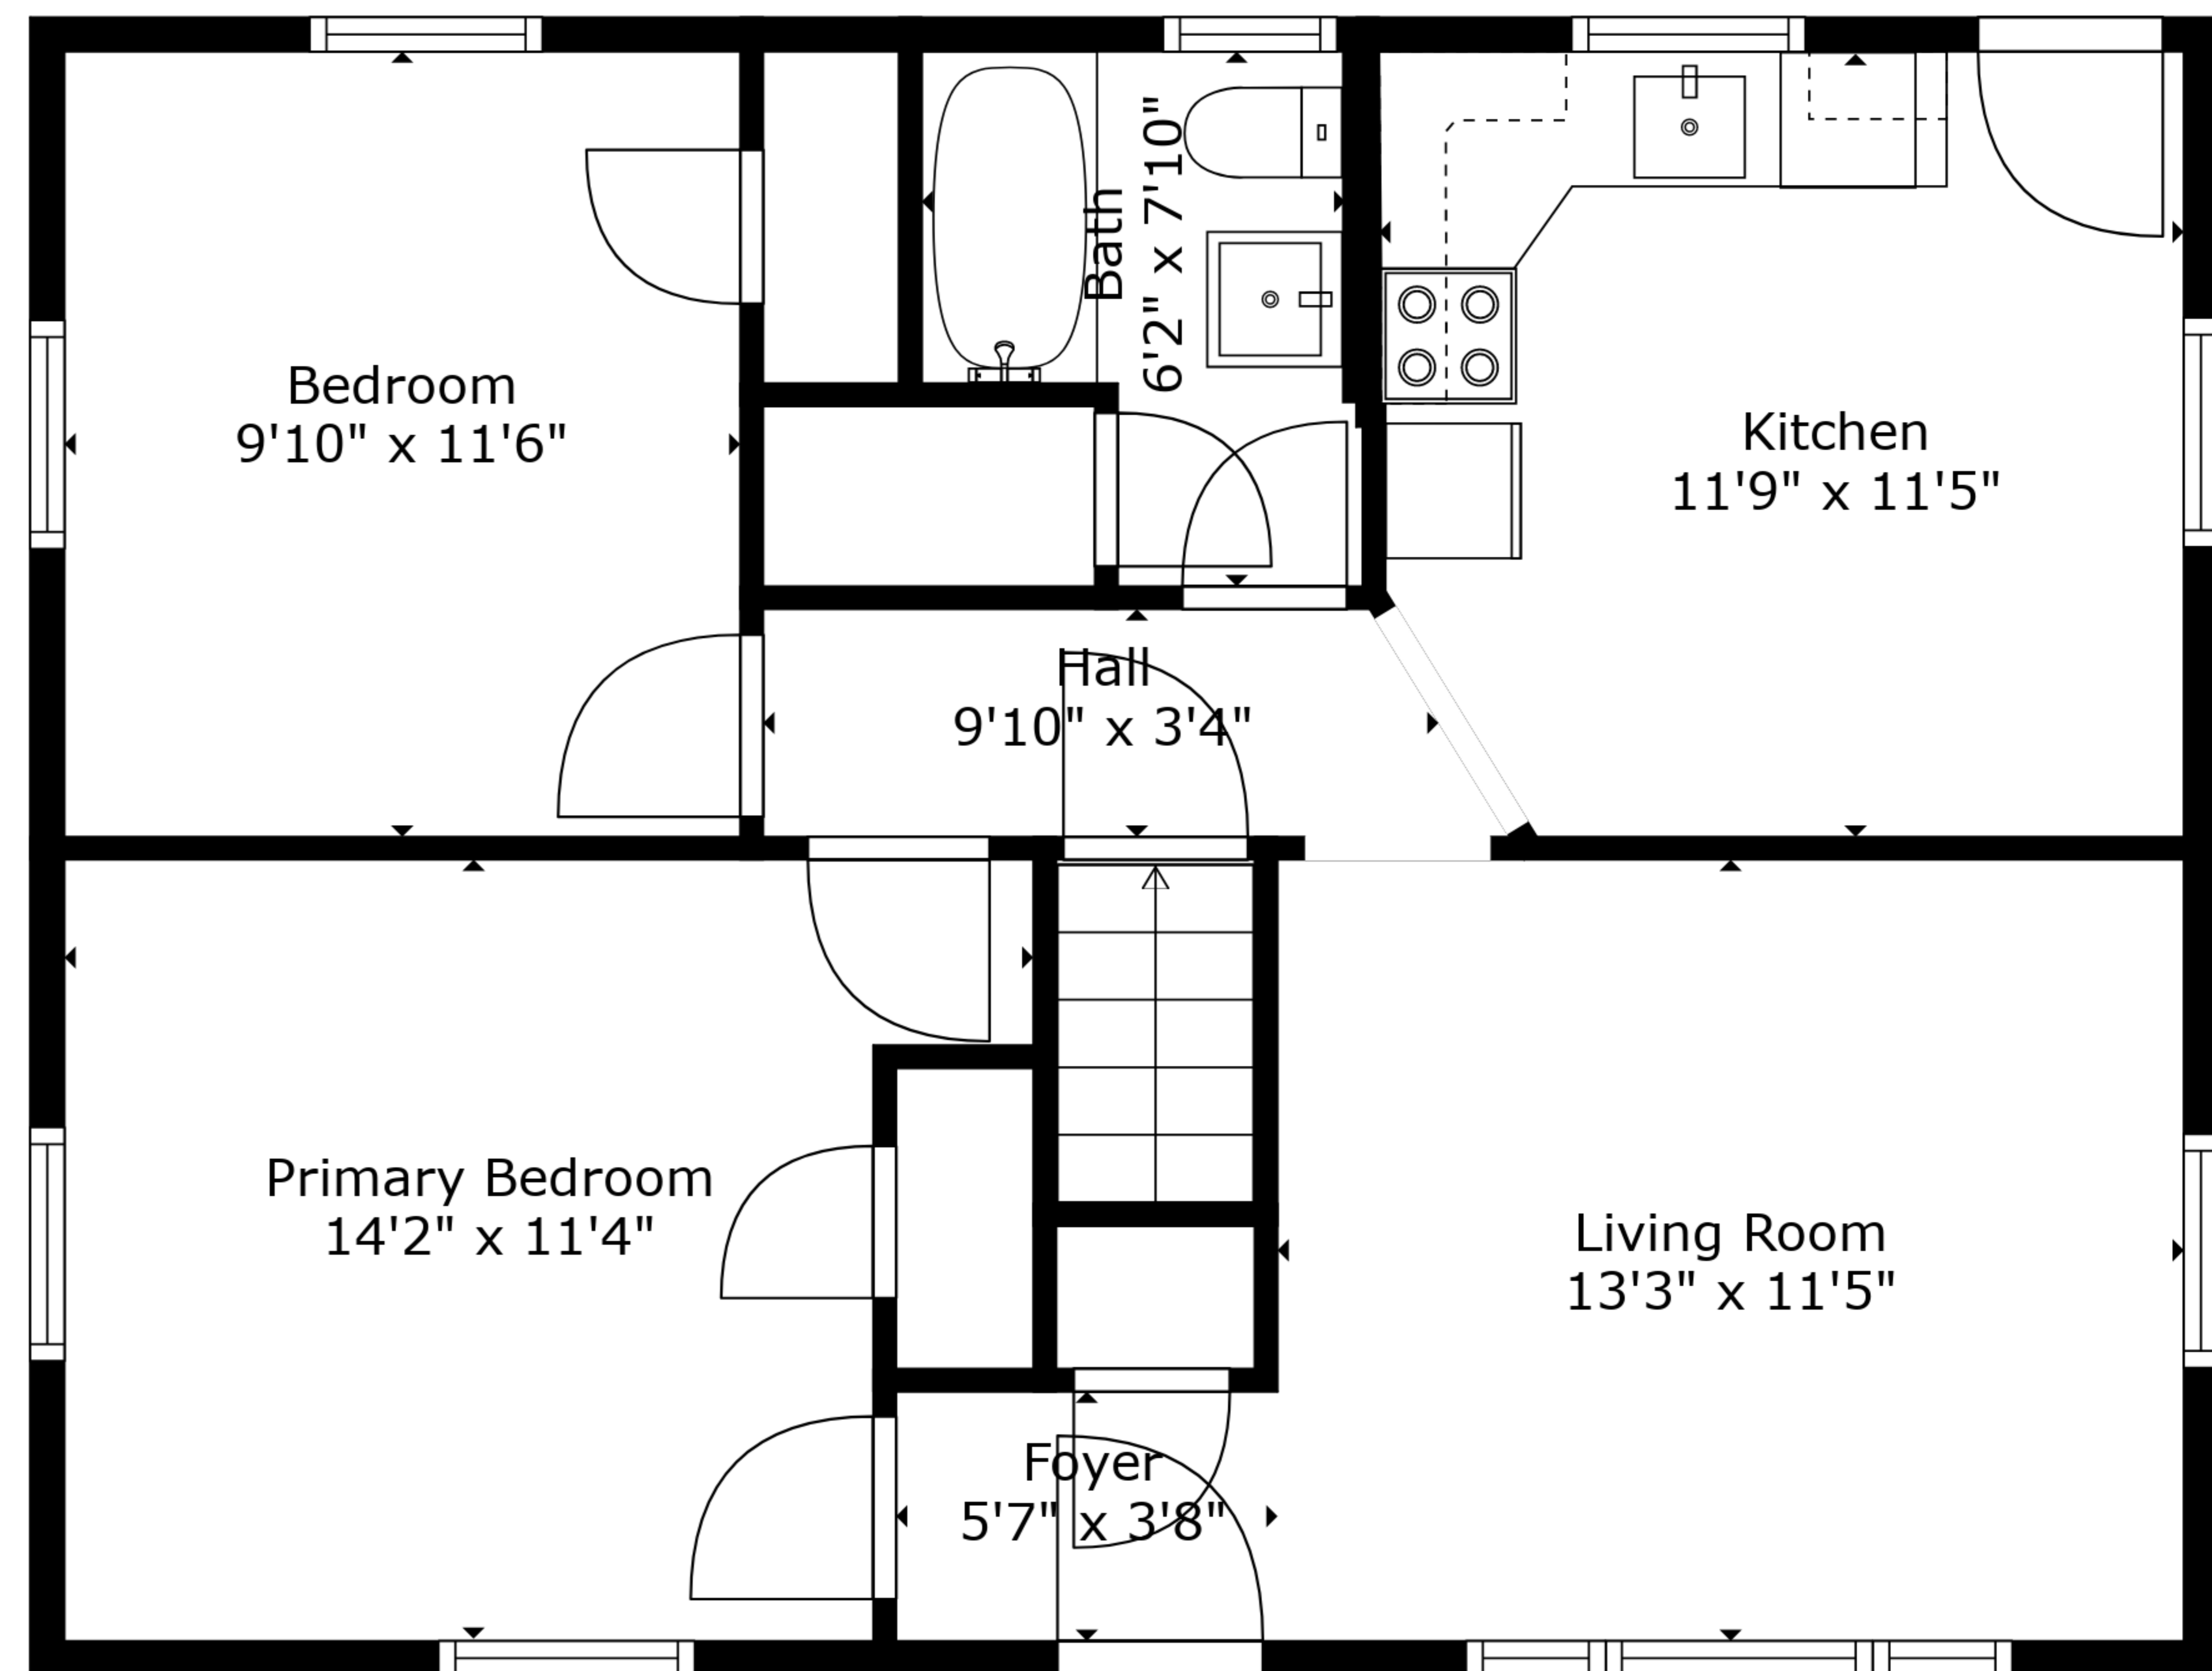

Recreation Room
25'6" x 23'2"

Laundry
21'0" x 11'6"

Bar
5'5" x 11'4"

TOTAL: 1435 sq. ft

FLOOR 1: 717 sq. ft, FLOOR 2: 718 sq. ft

TOTAL: 1435 sq. ft

FLOOR 1: 717 sq. ft, FLOOR 2: 718 sq. ft

Floor 1

Floor 2

TOTAL: 1435 sq. ft
 FLOOR 1: 717 sq. ft, FLOOR 2: 718 sq. ft