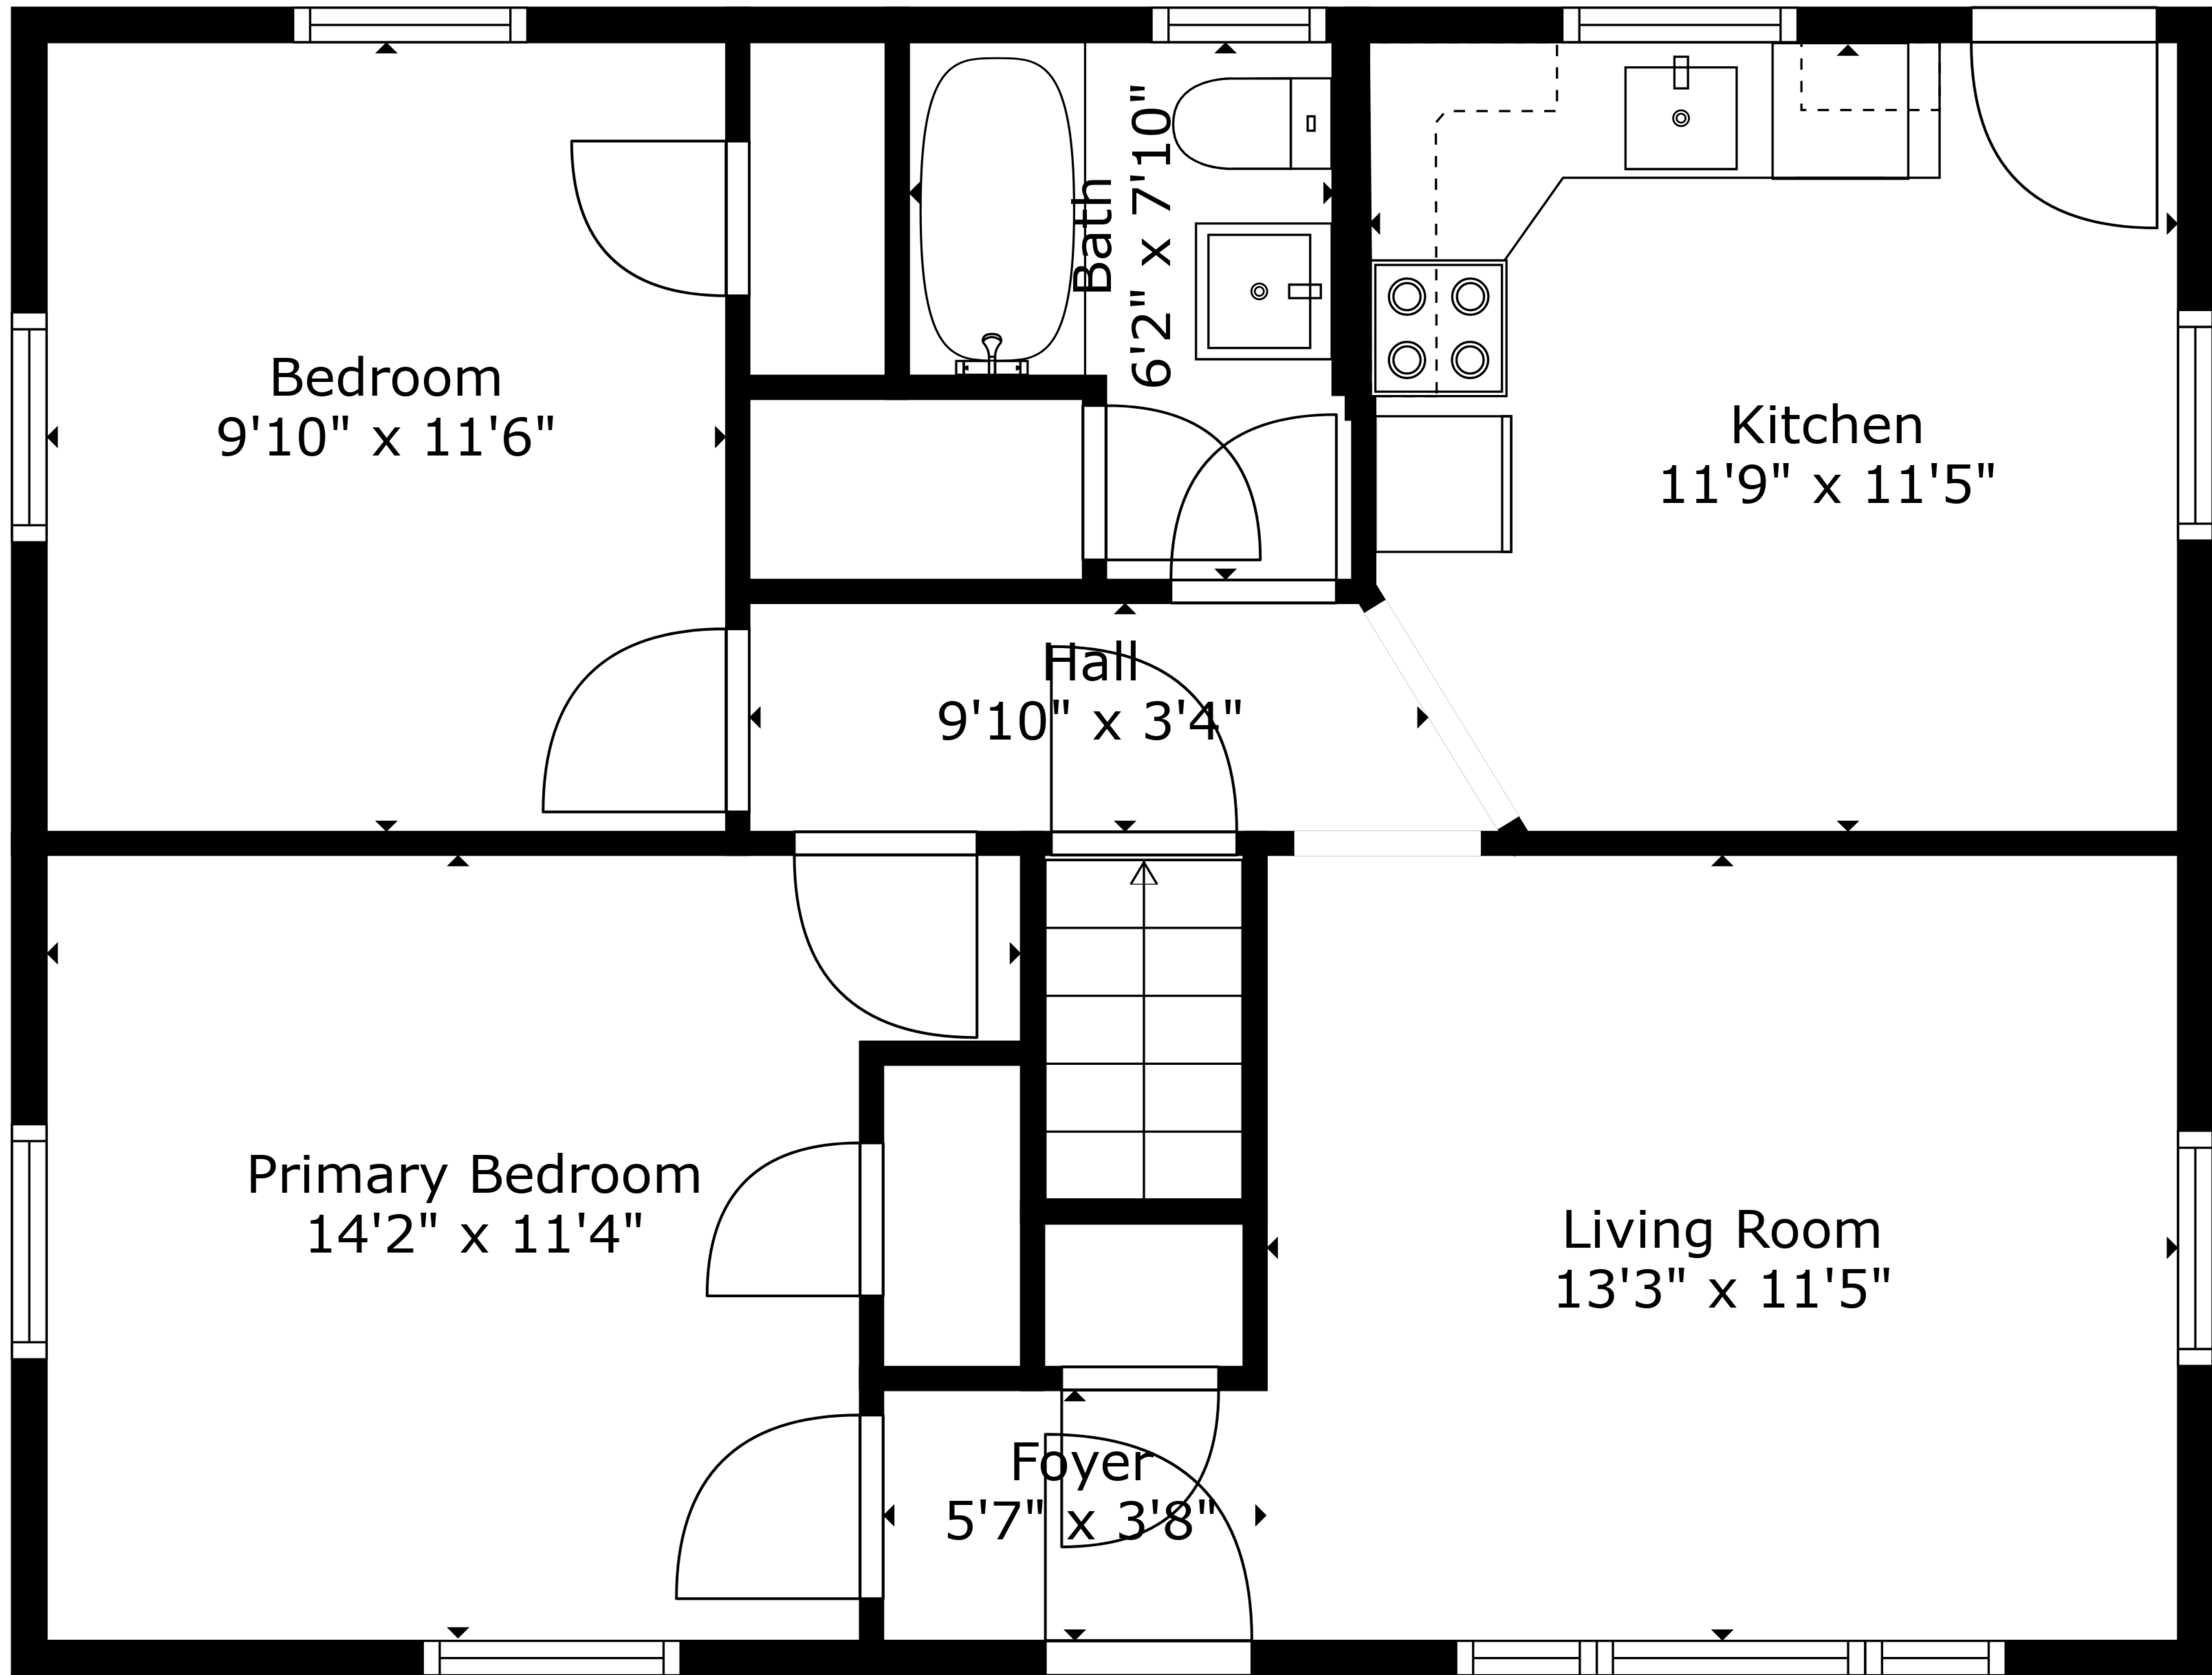

Recreation Room
25'6" x 23'2"

Laundry
21'0" x 11'6"

Bar
5'5" x 11'4"

TOTAL: 1435 sq. ft

FLOOR 1: 717 sq. ft, FLOOR 2: 718 sq. ft

TOTAL: 1435 sq. ft

FLOOR 1: 717 sq. ft, FLOOR 2: 718 sq. ft

Floor 1

Floor 2

TOTAL: 1435 sq. ft
 FLOOR 1: 717 sq. ft, FLOOR 2: 718 sq. ft