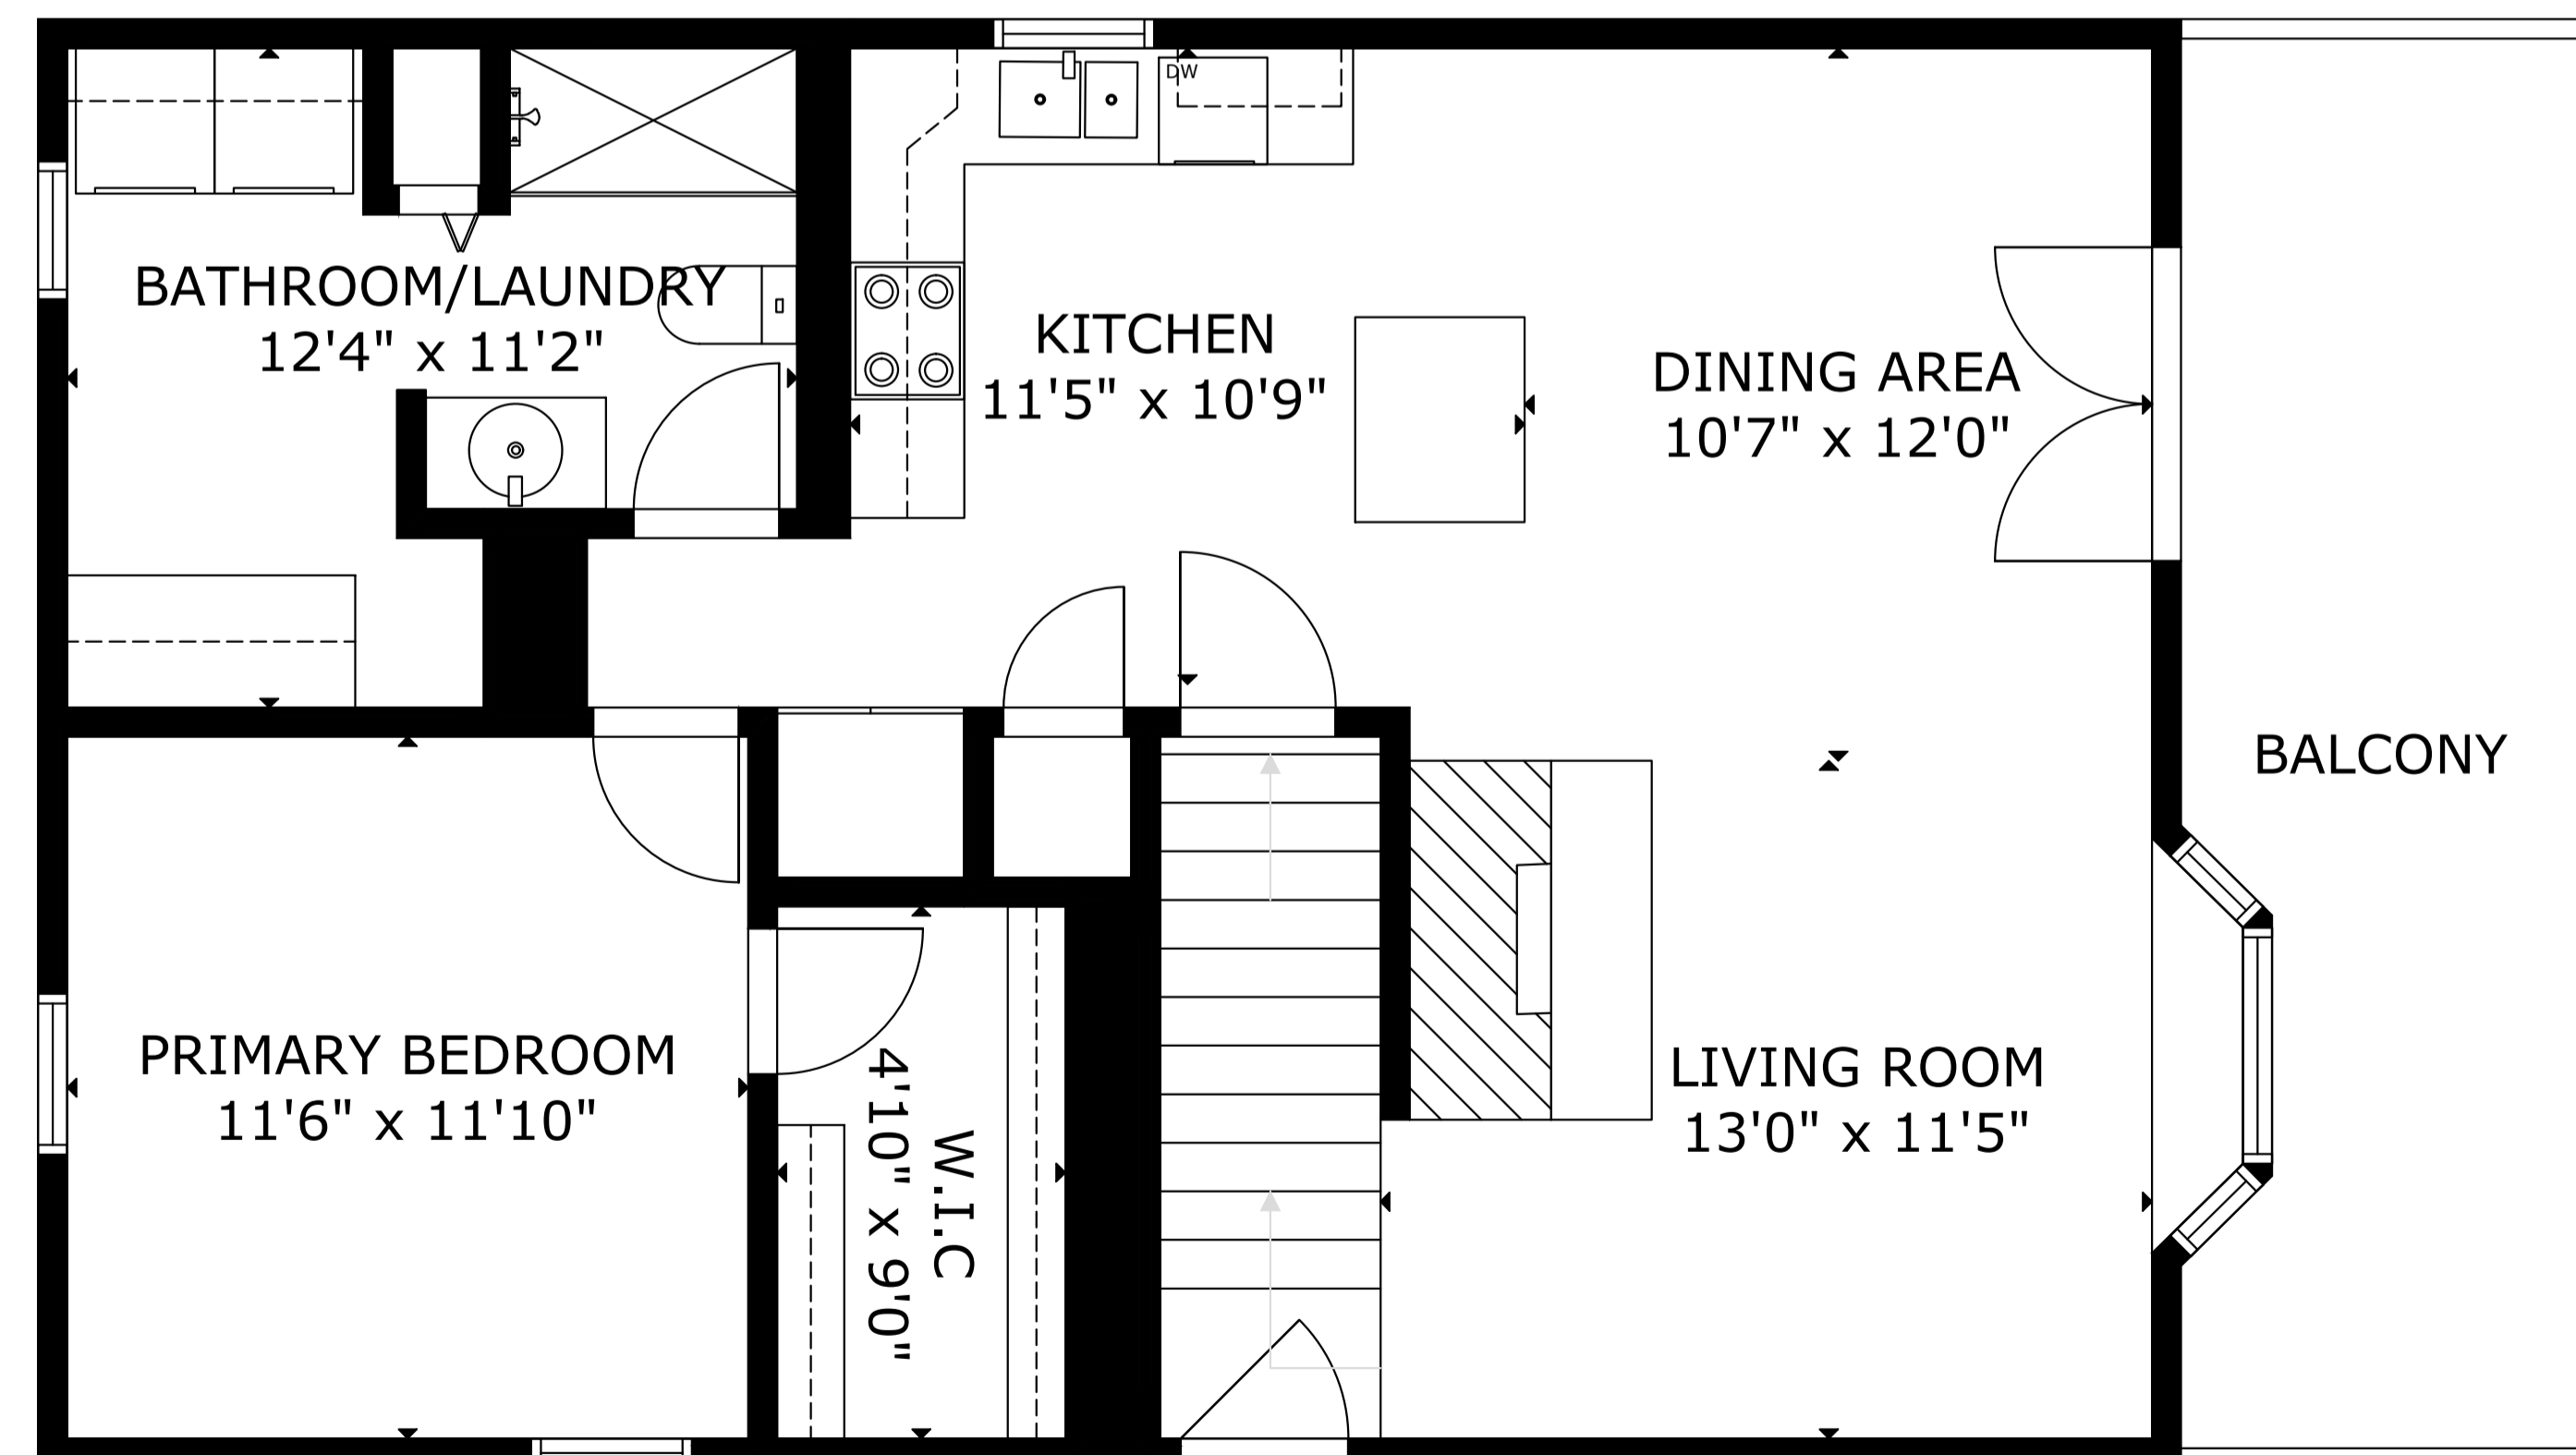

(UPPER GARAGE)

LOWER FLOOR

MAIN FLOOR

GROSS INTERNAL AREA

TOTAL: 2,183 sq ft

LOWER FLOOR: 794 sq ft, MAIN FLOOR: 835 sq ft, UPPER LEVEL 1: 554 sq ft

EXCLUDED AREA: GARAGE: 749 sq ft, UPPER GARAGE: 505 sq ft

SIZE AND DIMENSIONS ARE APPROXIMATE, ACTUAL MAY VARY