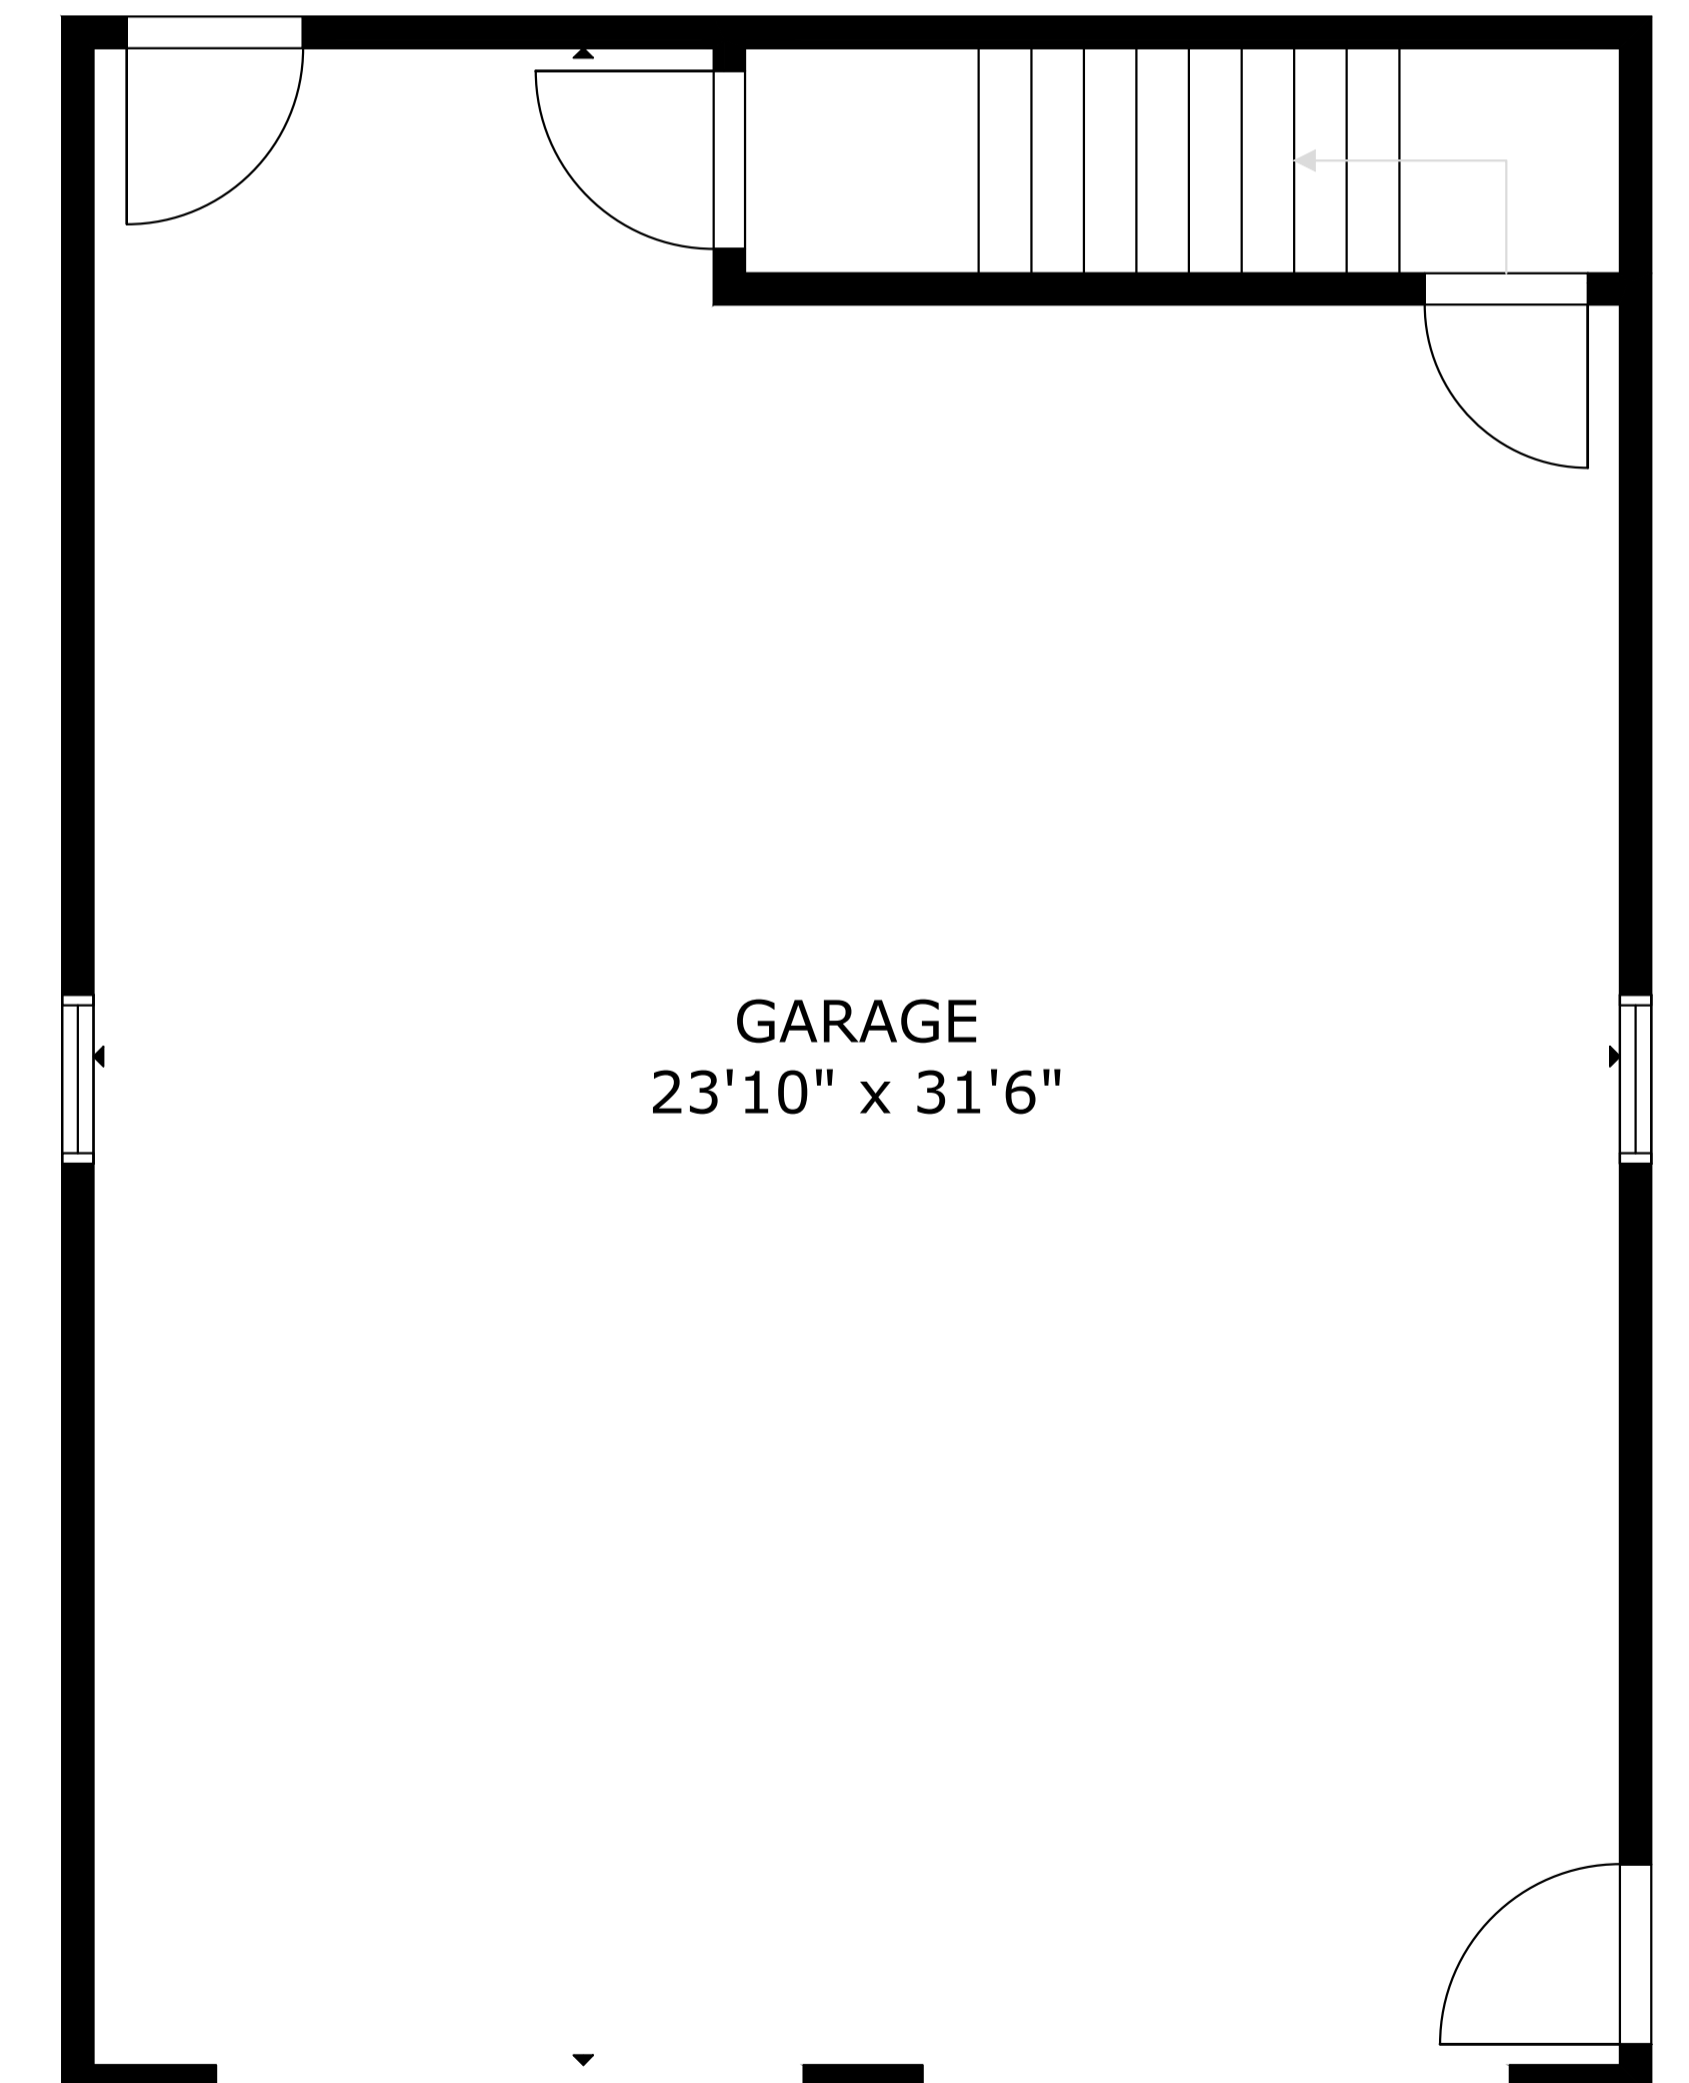

(UPPER GARAGE)

LOWER FLOOR

MAIN FLOOR

GROSS INTERNAL AREA

TOTAL: 2,183 sq ft

LOWER FLOOR: 794 sq ft, MAIN FLOOR: 835 sq ft, UPPER LEVEL 1: 554 sq ft

EXCLUDED AREA: GARAGE: 749 sq ft, UPPER GARAGE: 505 sq ft

SIZE AND DIMENSIONS ARE APPROXIMATE, ACTUAL MAY VARY