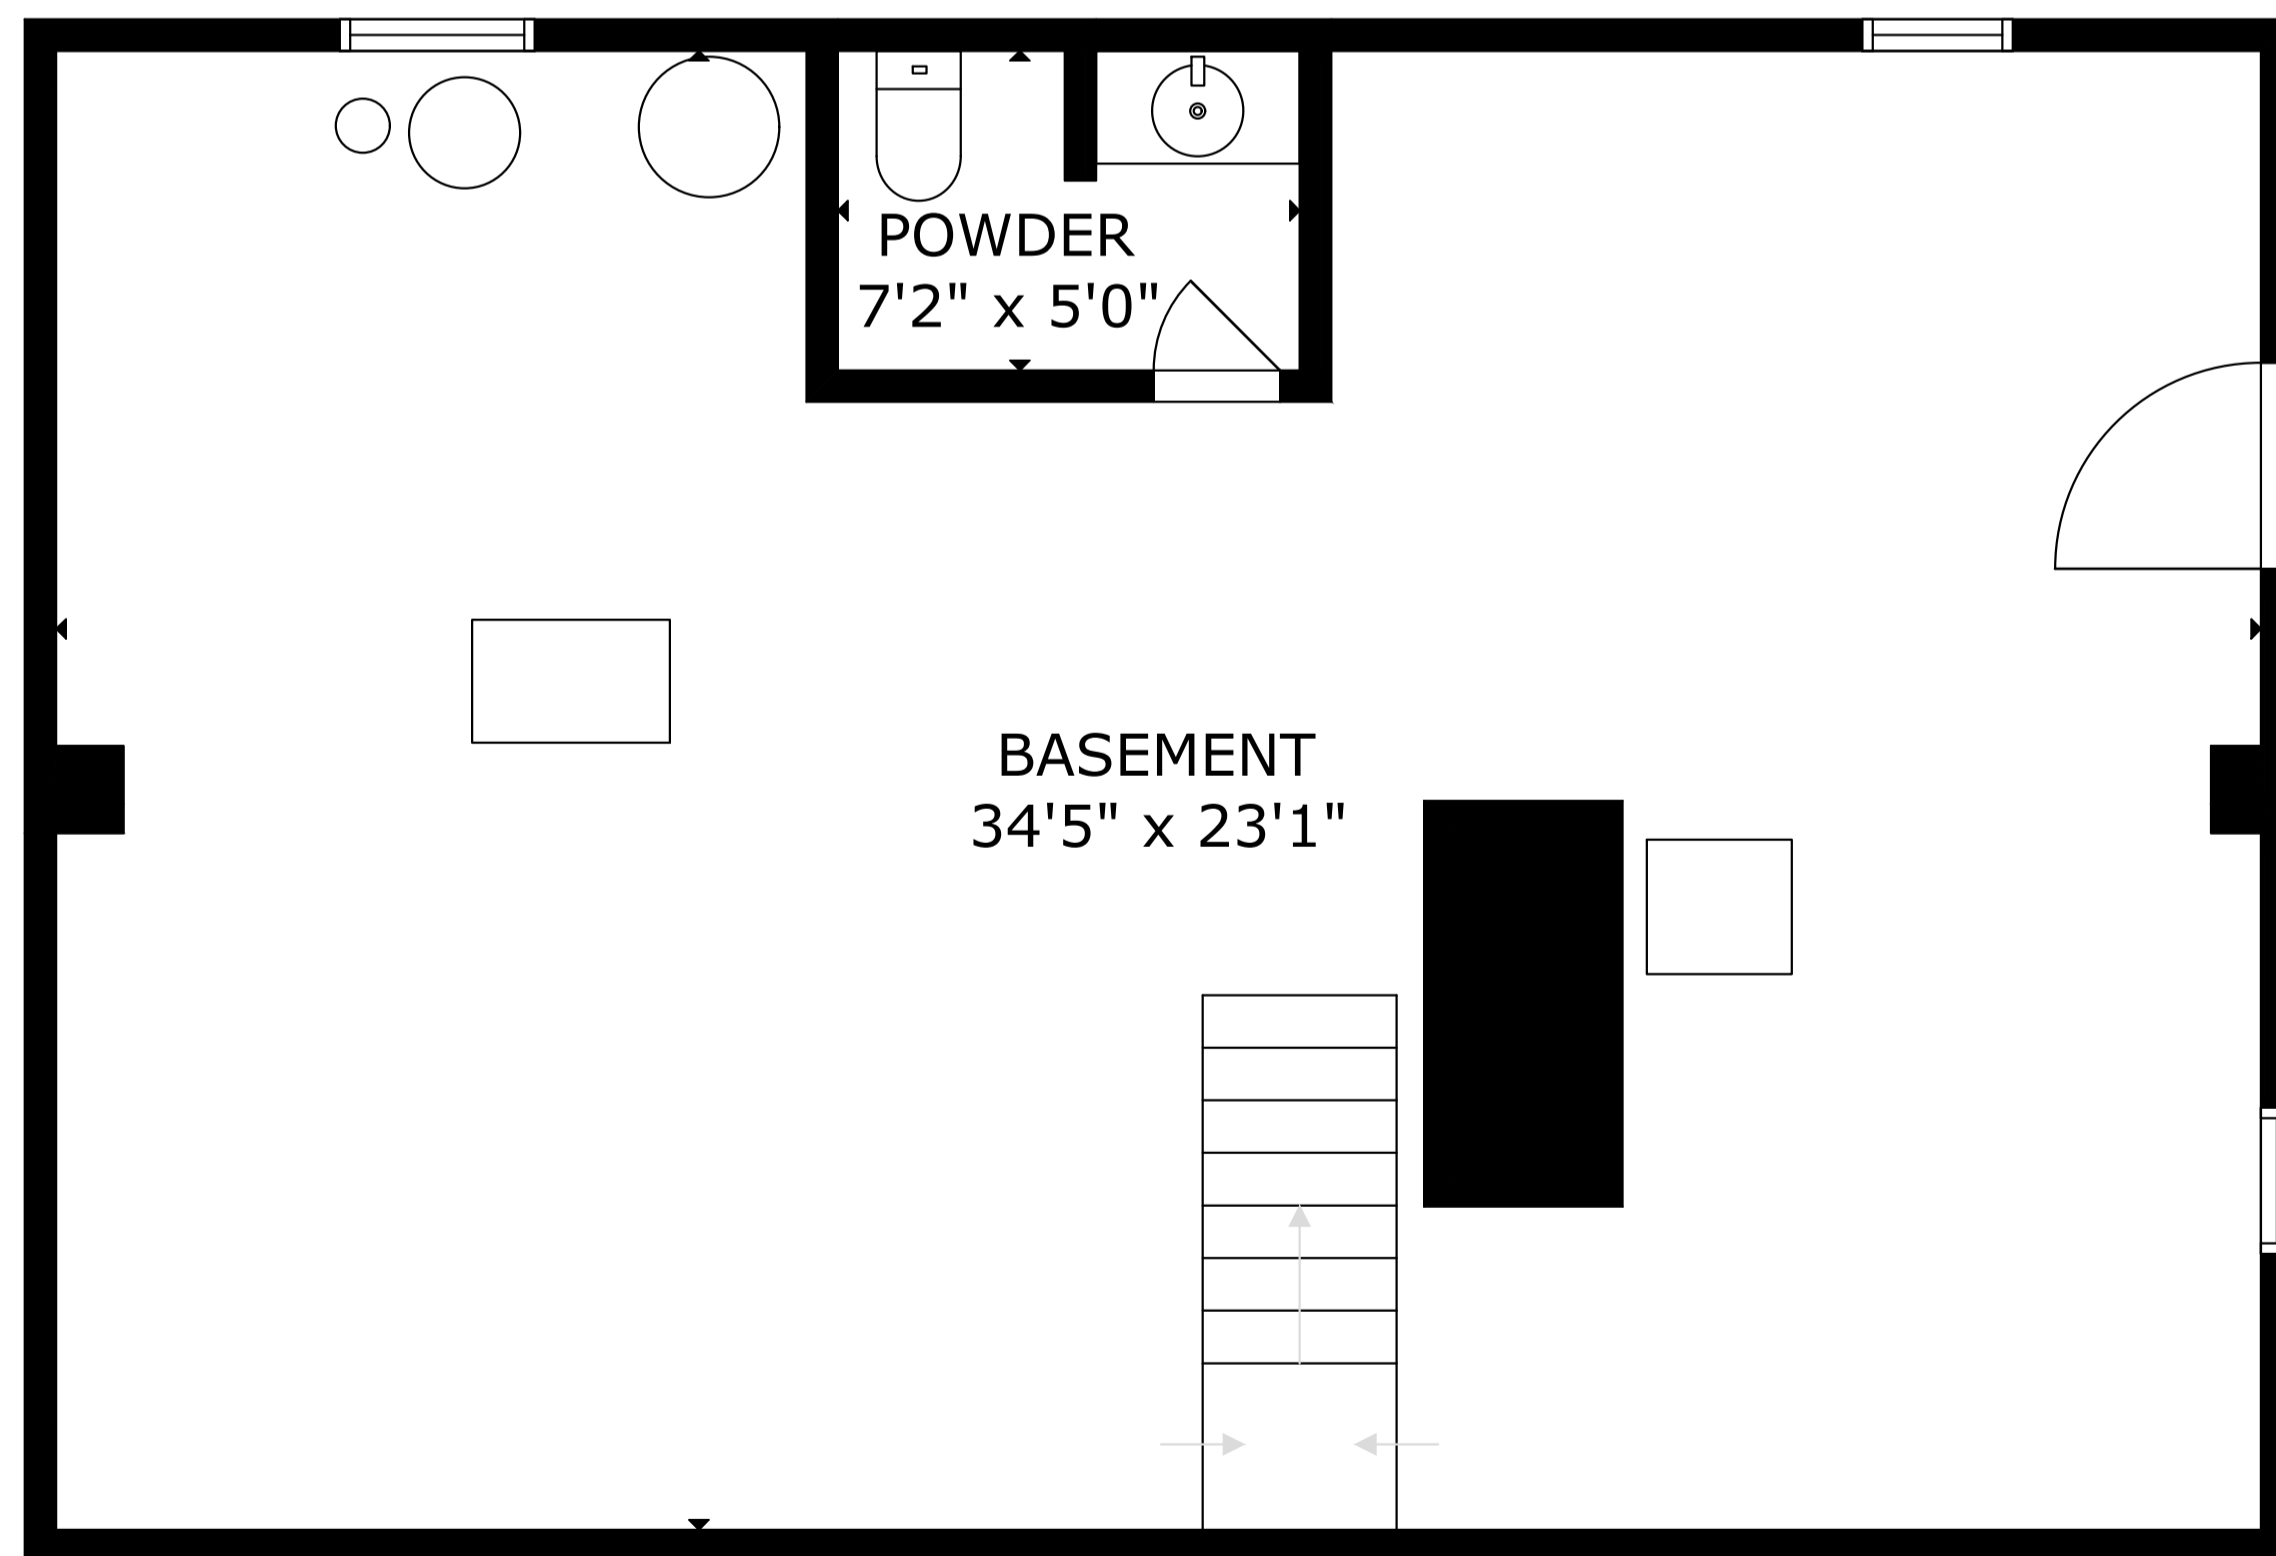

(UPPER GARAGE)

LOWER FLOOR

MAIN FLOOR

GROSS INTERNAL AREA

TOTAL: 2,183 sq ft

LOWER FLOOR: 794 sq ft, MAIN FLOOR: 835 sq ft, UPPER LEVEL 1: 554 sq ft

EXCLUDED AREA: GARAGE: 749 sq ft, UPPER GARAGE: 505 sq ft

SIZE AND DIMENSIONS ARE APPROXIMATE, ACTUAL MAY VARY