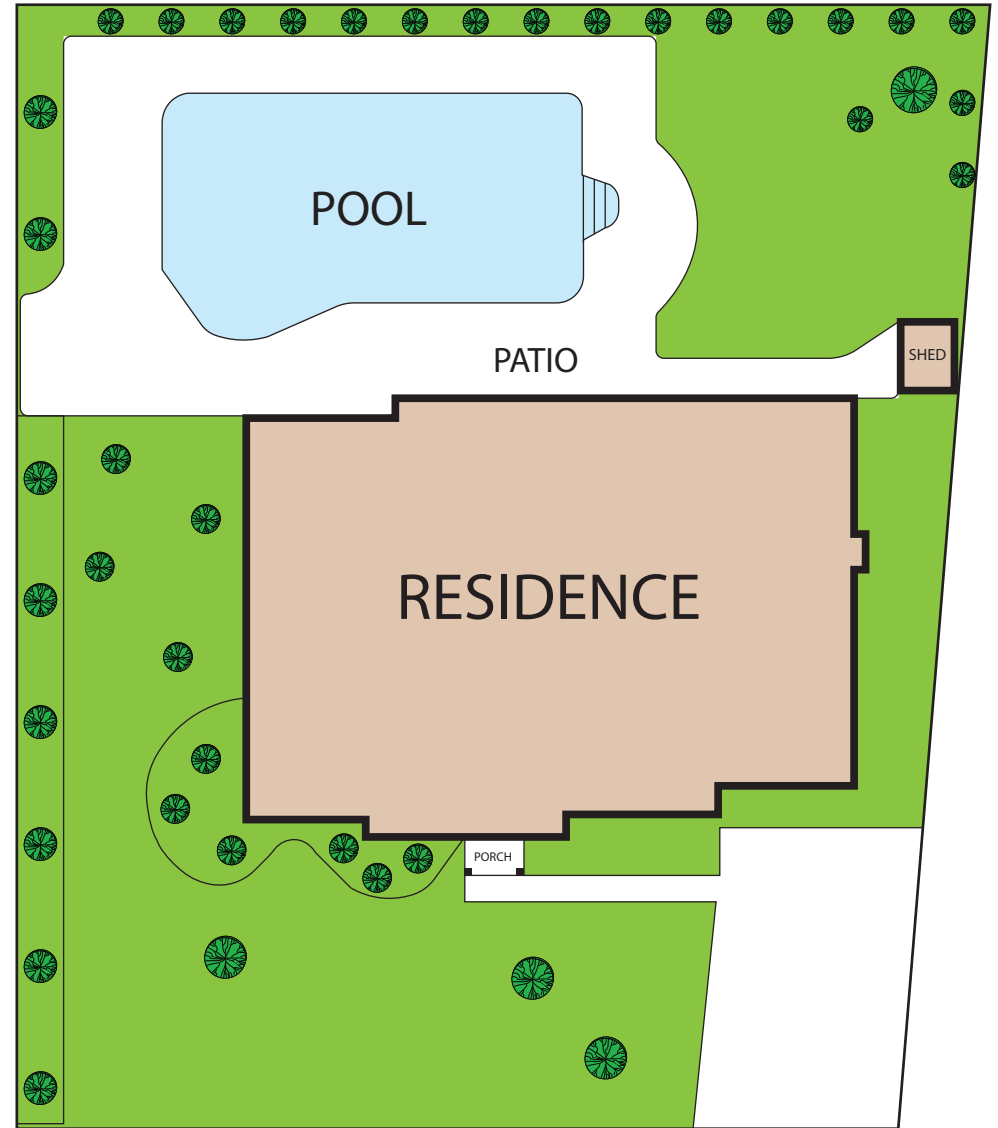

SECOND FLOOR

FIRST FLOOR

57 Wethersfield Rd, Natick 01760

TOTAL APPROX. FLOOR AREA 2,788 SQ.FT

Whilst every attempt has been made to ensure the accuracy of the floor plan contained here, measurements of doors, windows, rooms and any other items are approximate and no responsibility is taken for any error, omission, or misstatement. This plan is for illustrative purposes only and should be used as such by any prospective purchaser.