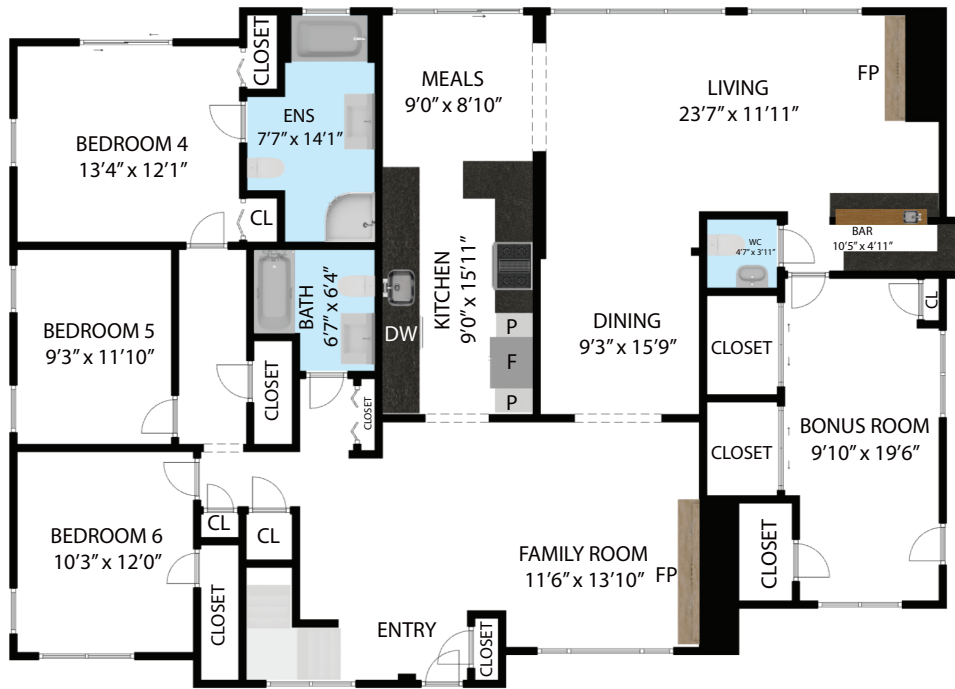

SECOND FLOOR

FIRST FLOOR

57 Wethersfield Rd, Natick 01760

TOTAL APPROX. FLOOR AREA 2,788 SQ.FT

Whilst every attempt has been made to ensure the accuracy of the floor plan contained here, measurements of doors, windows, rooms and any other items are approximate and no responsibility is taken for any error, omission, or misstatement. This plan is for illustrative purposes only and should be used as such by any prospective purchaser.