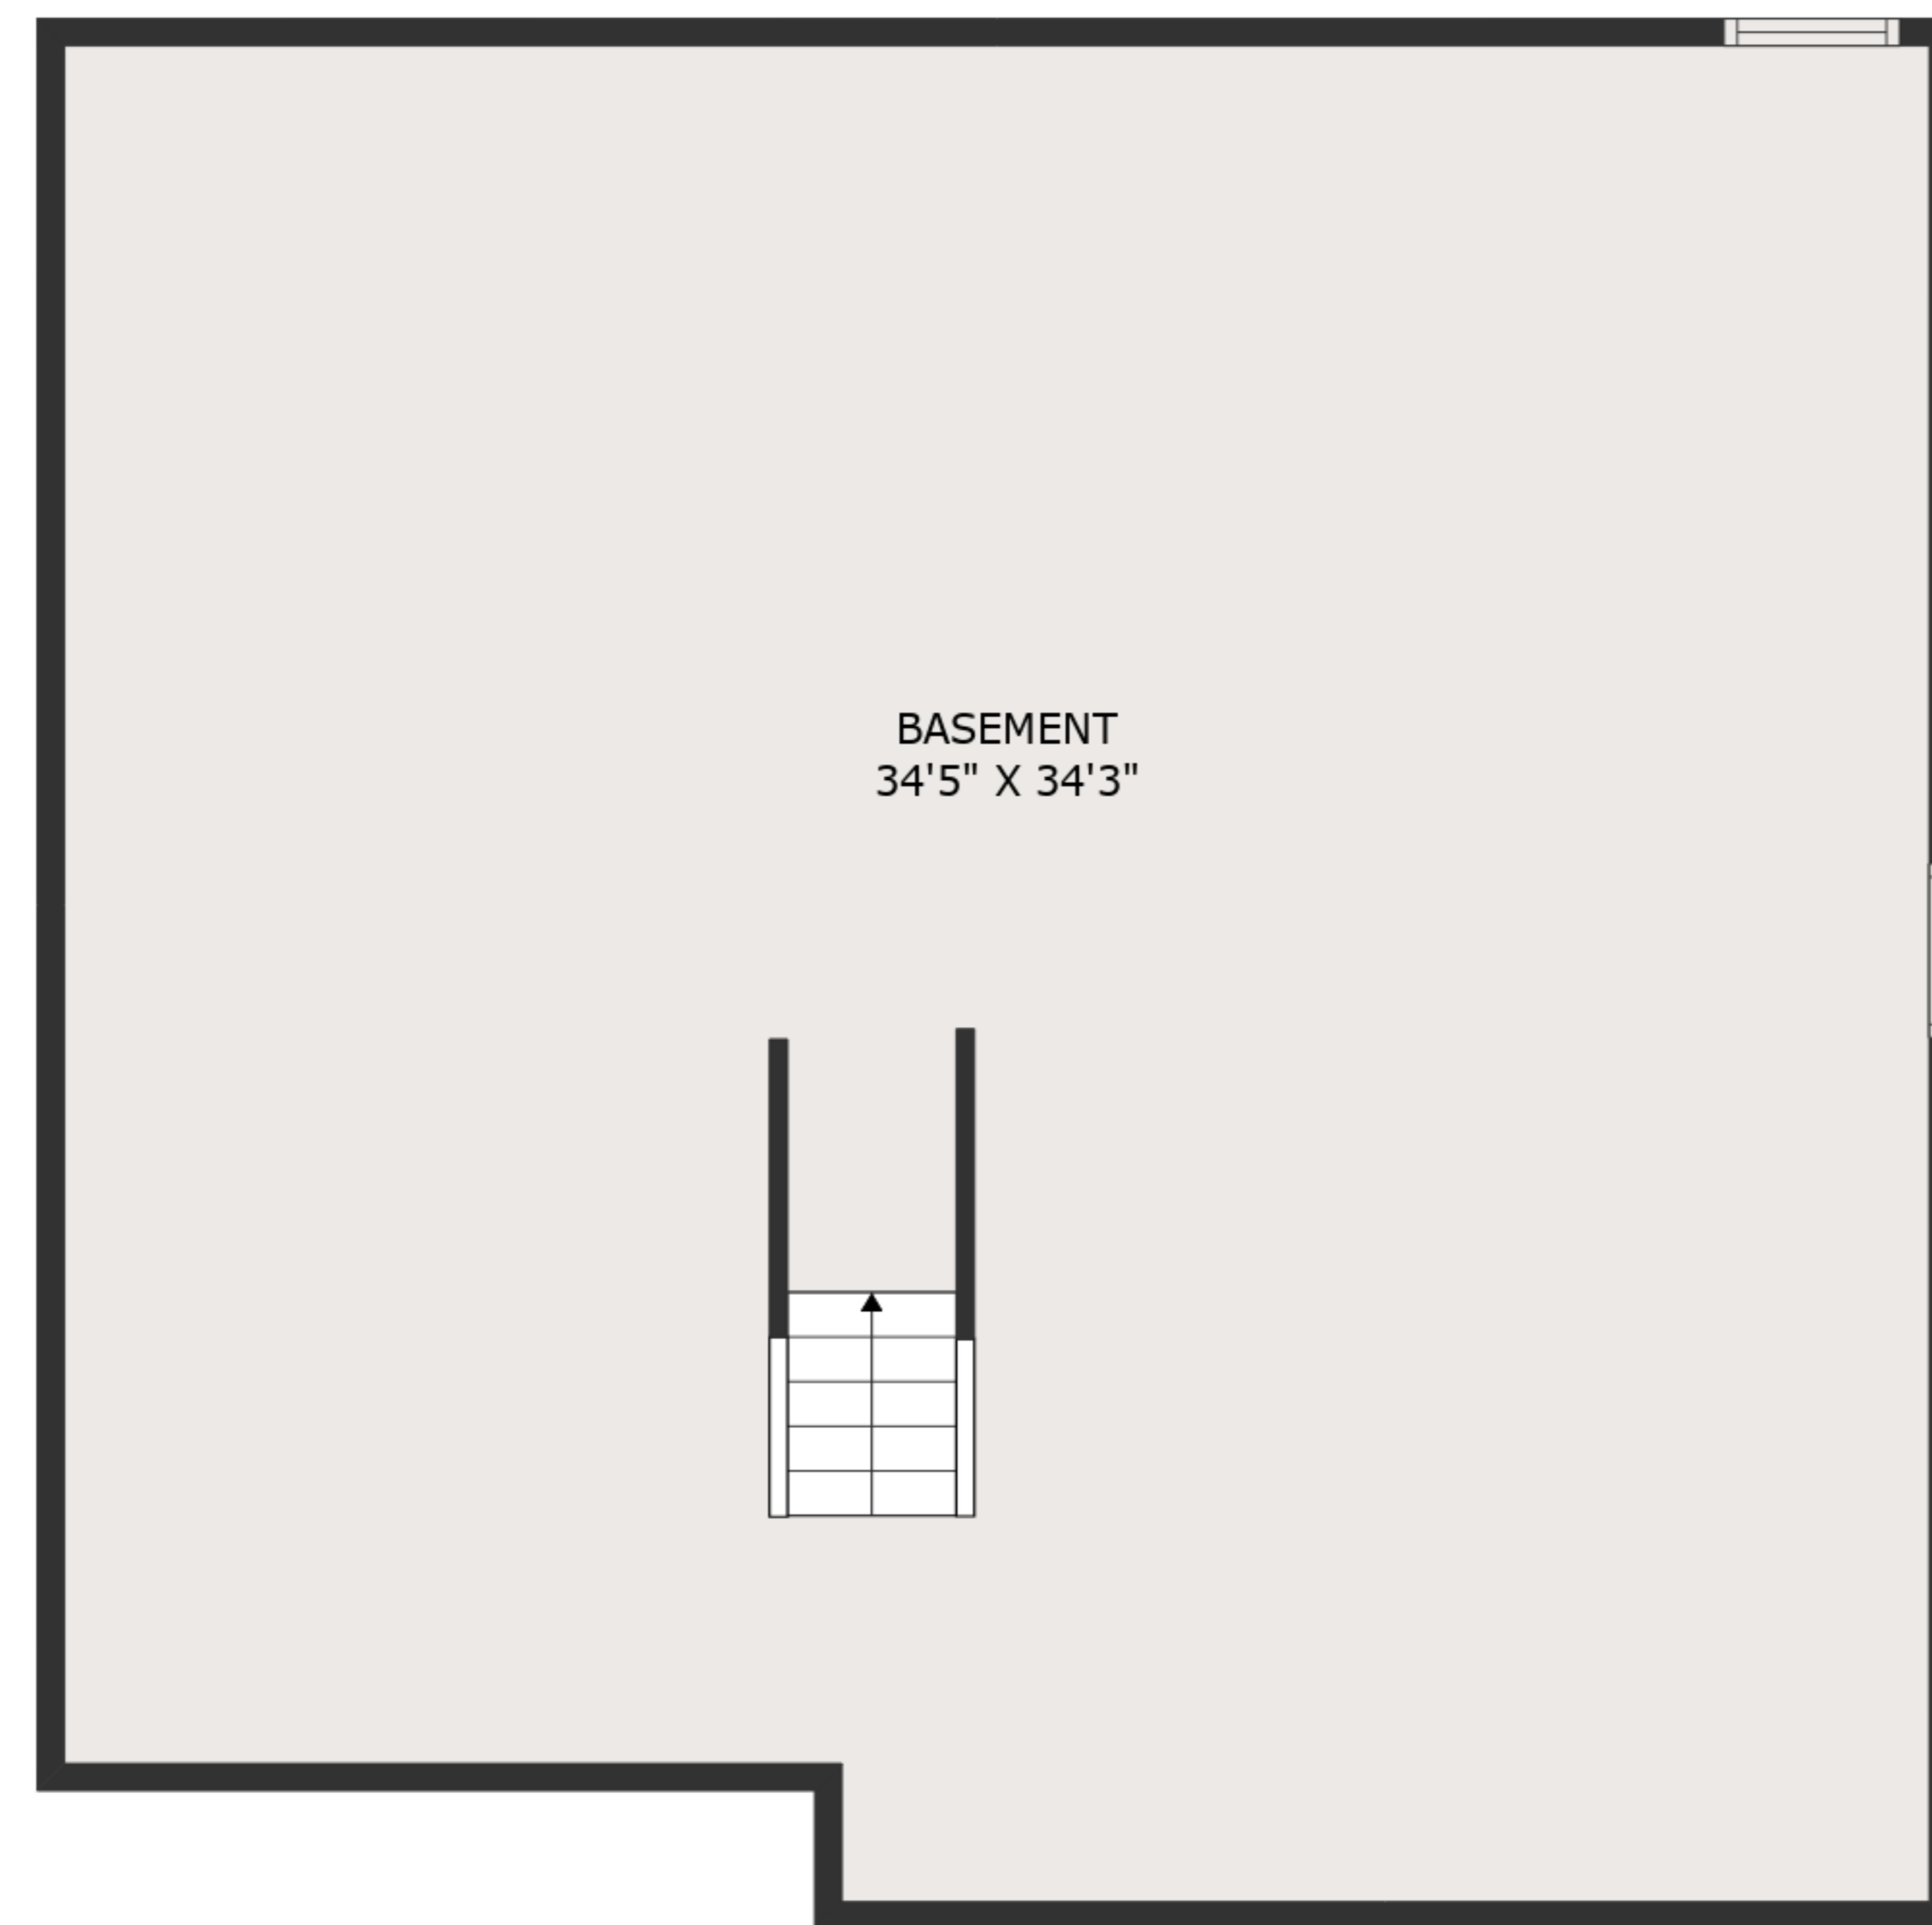

BASEMENT
34'5" X 34'3"

TOTAL: 2584 sq. ft
BELOW GROUND: 0 sq. ft, FLOOR 2: 1428 sq. ft, FLOOR 3: 1156 sq. ft
EXCLUDED AREAS: BASEMENT: 1144 sq. ft, SCREENED PORCH: 127 sq. ft, GARAGE: 421 sq. ft,
FIREPLACE: 12 sq. ft

MEASUREMENTS ARE DEEMED HIGHLY RELIABLE BUT NOT GUARANTEED.

TOTAL: 2584 sq. ft
 BELOW GROUND: 0 sq. ft, FLOOR 2: 1428 sq. ft, FLOOR 3: 1156 sq. ft
 EXCLUDED AREAS: BASEMENT: 1144 sq. ft, SCREENED PORCH: 127 sq. ft, GARAGE: 421 sq. ft,
 FIREPLACE: 12 sq. ft

MEASUREMENTS ARE DEEMED HIGHLY RELIABLE BUT NOT GUARANTEED.

FLOOR 2

FLOOR 3

FLOOR 1

TOTAL: 2584 sq. ft
 BELOW GROUND: 0 sq. ft, FLOOR 2: 1428 sq. ft, FLOOR 3: 1156 sq. ft
 EXCLUDED AREAS: BASEMENT: 1144 sq. ft, SCREENED PORCH: 127 sq. ft, GARAGE: 421 sq. ft,
 FIREPLACE: 12 sq. ft