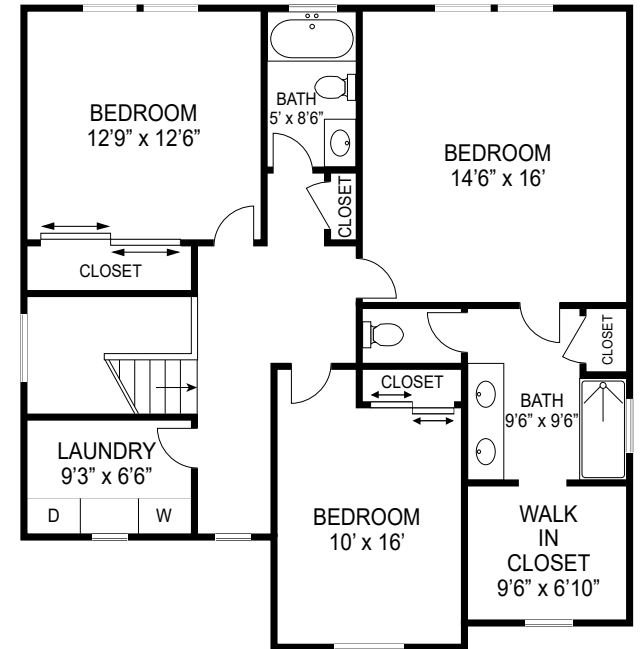

**LOWER LEVEL 861 sqf**

**FIRST FLOOR 861 sqf**

**SECOND FLOOR 1022 sqf**

Measurements and Information is for advertising purposes only. Floor Plan Information and Measurements are considered reliable, but not guaranteed as accurate or complete.

16018 Elizabeth Street