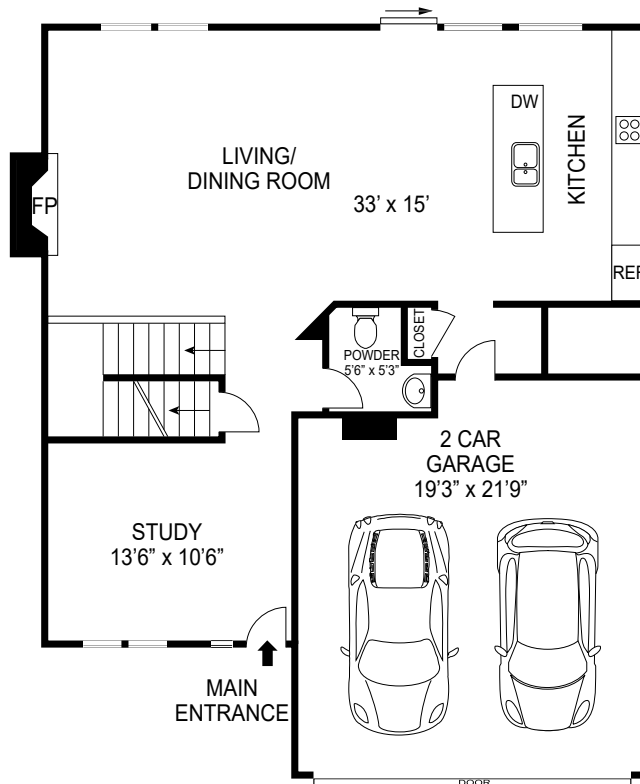

**LOWER LEVEL 861 sqf**

**FIRST FLOOR 861 sqf**

**SECOND FLOOR 1022 sqf**

Measurements and Information is for advertising purposes only. Floor Plan Information and Measurements are considered reliable, but not guaranteed as accurate or complete.

16018 Elizabeth Street