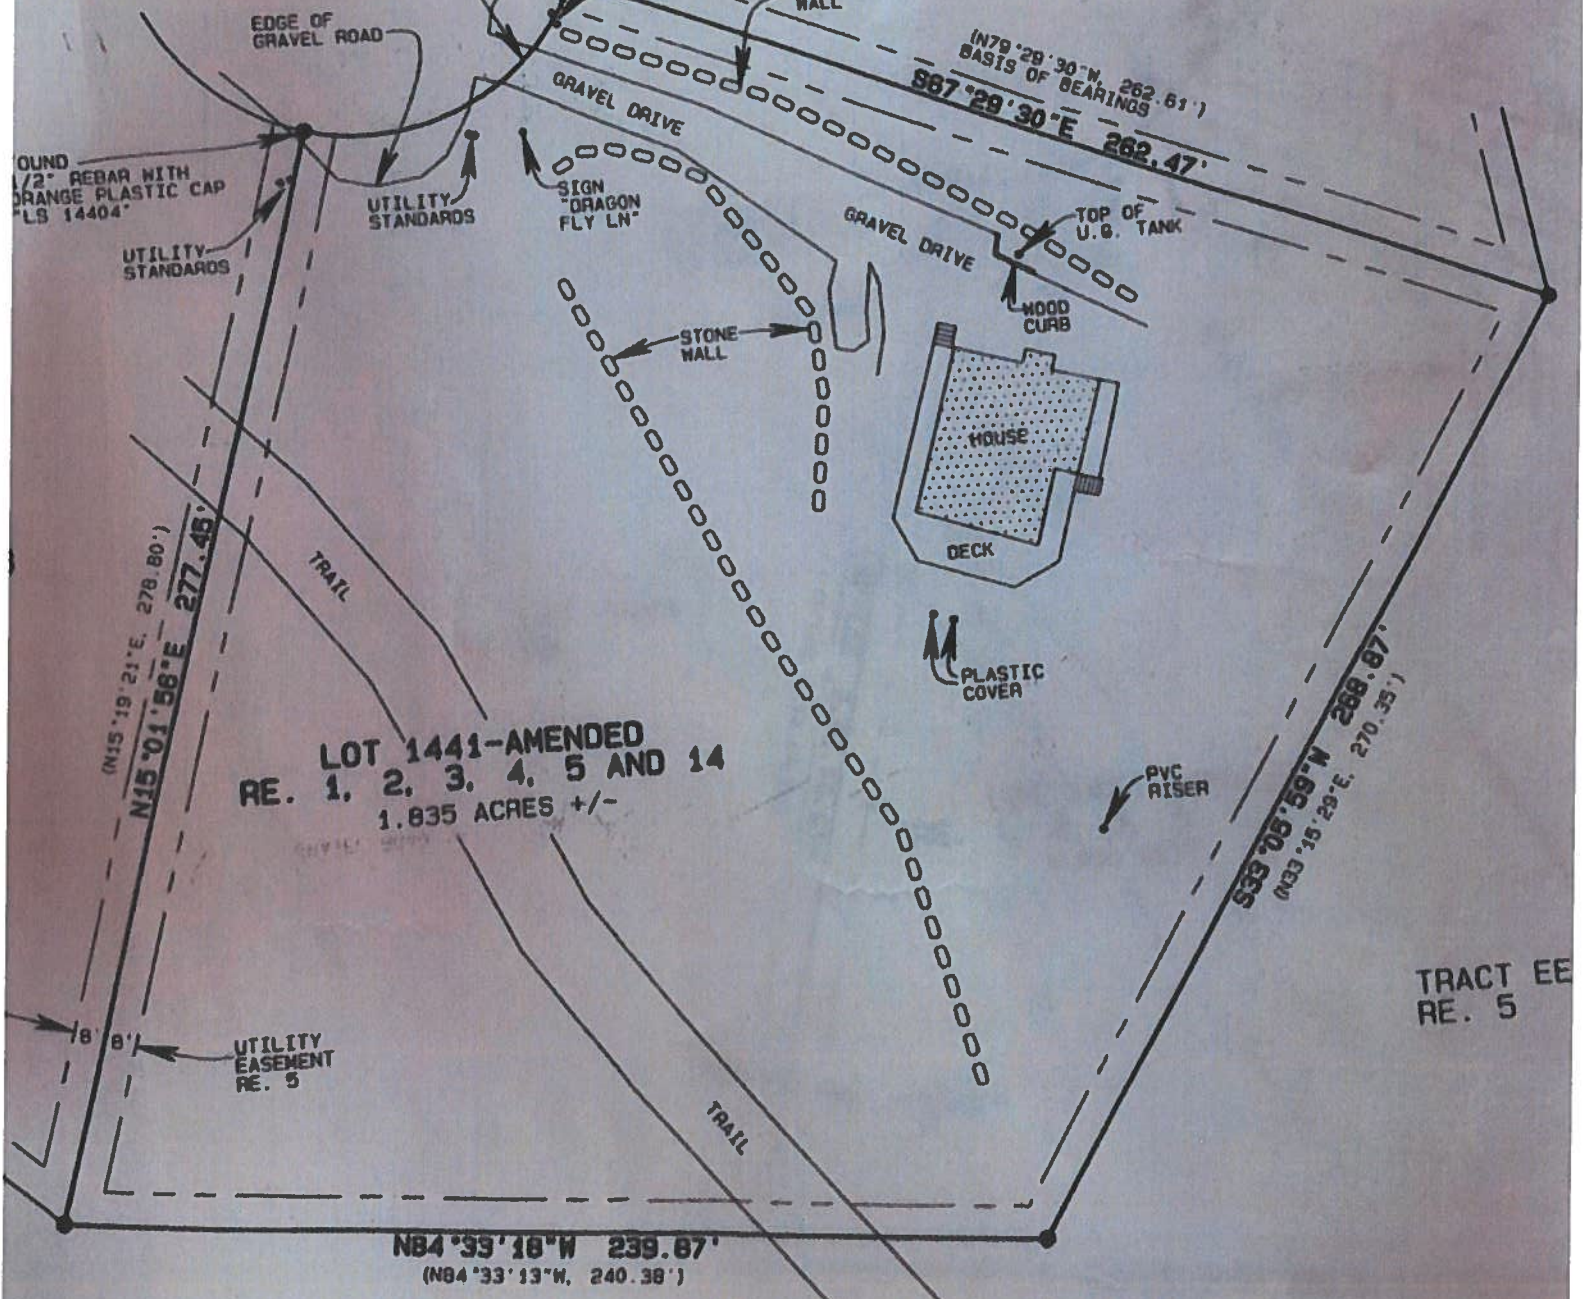

Jennifer Gingrich

dotloop verified  
11/12/22 3:21 PM MST  
OSTN-R4ST-K9VB-4E4U

Sean Gingrich

dotloop verified  
11/12/22 3:37 PM MST  
PAEM-TQLO-MHQK-4SKH

# SUNRISE OVERLOOK

$\Delta 82^{\circ}45'54''$   
 $R=60.00'$   
 $A=86.67'$   
 $N63^{\circ}48'57''E$   
 $Lc=79.33'$

LOT 1440  
RE. 5

CT EE  
5

TRACT EE  
RE. 5