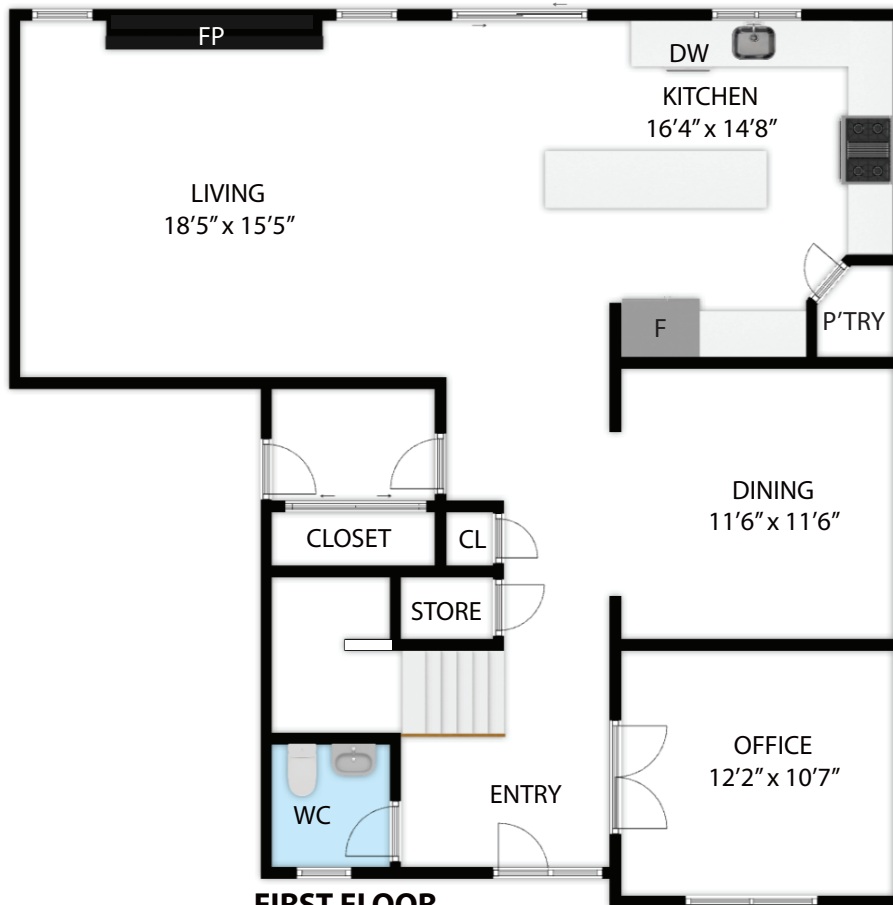

SECOND FLOOR

FIRST FLOOR

2584 Red Bud Lane, Sun Prairie, WI, 53590

TOTAL APPROX. FLOOR AREA 2,473 SQ.FT

Whilst every attempt has been made to ensure the accuracy of the floor plan contained here, measurements of doors, windows, rooms and any other items are approximate and no responsibility is taken for any error, omission, or misstatement. This plan is for illustrative purposes only and should be used as such by any prospective purchaser.