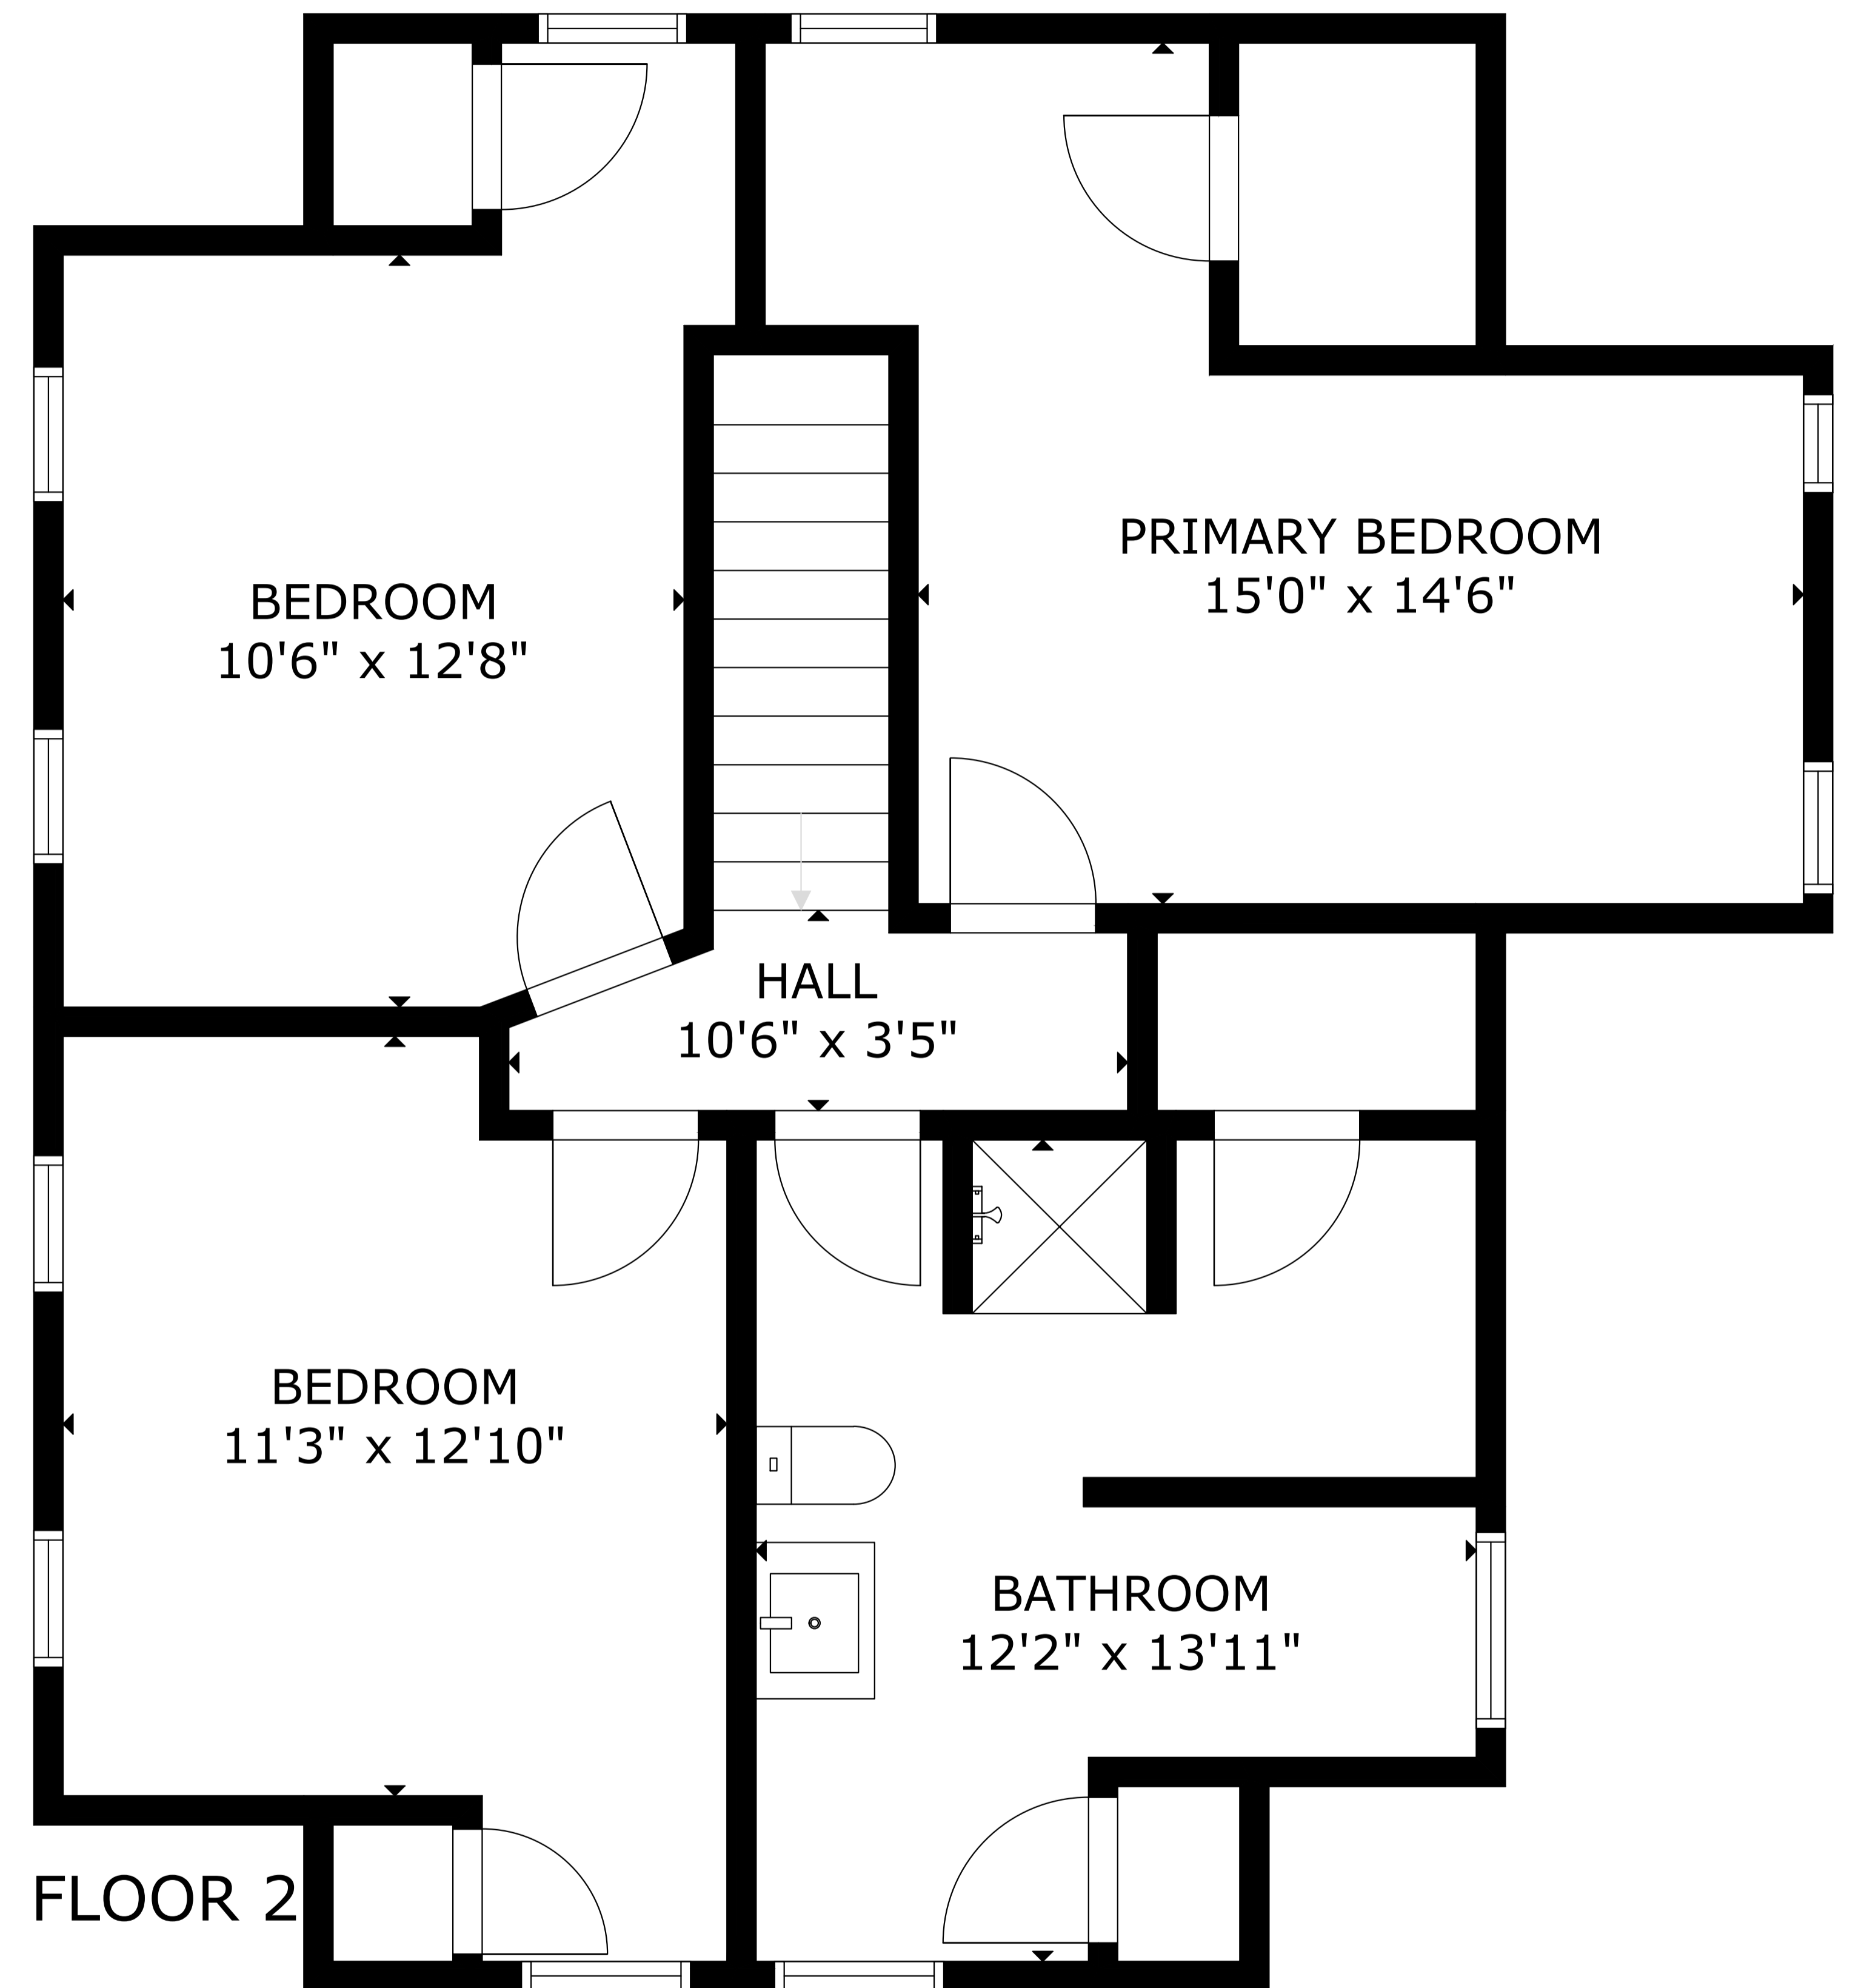

FLOOR 1

FLOOR 2

GROSS INTERNAL AREA
 TOTAL: 1,781 sq ft
 FLOOR 1: 1,001 sq ft, FLOOR 2: 780 sq ft
 SIZE AND DIMENSIONS ARE APPROXIMATE, ACTUAL MAY VARY