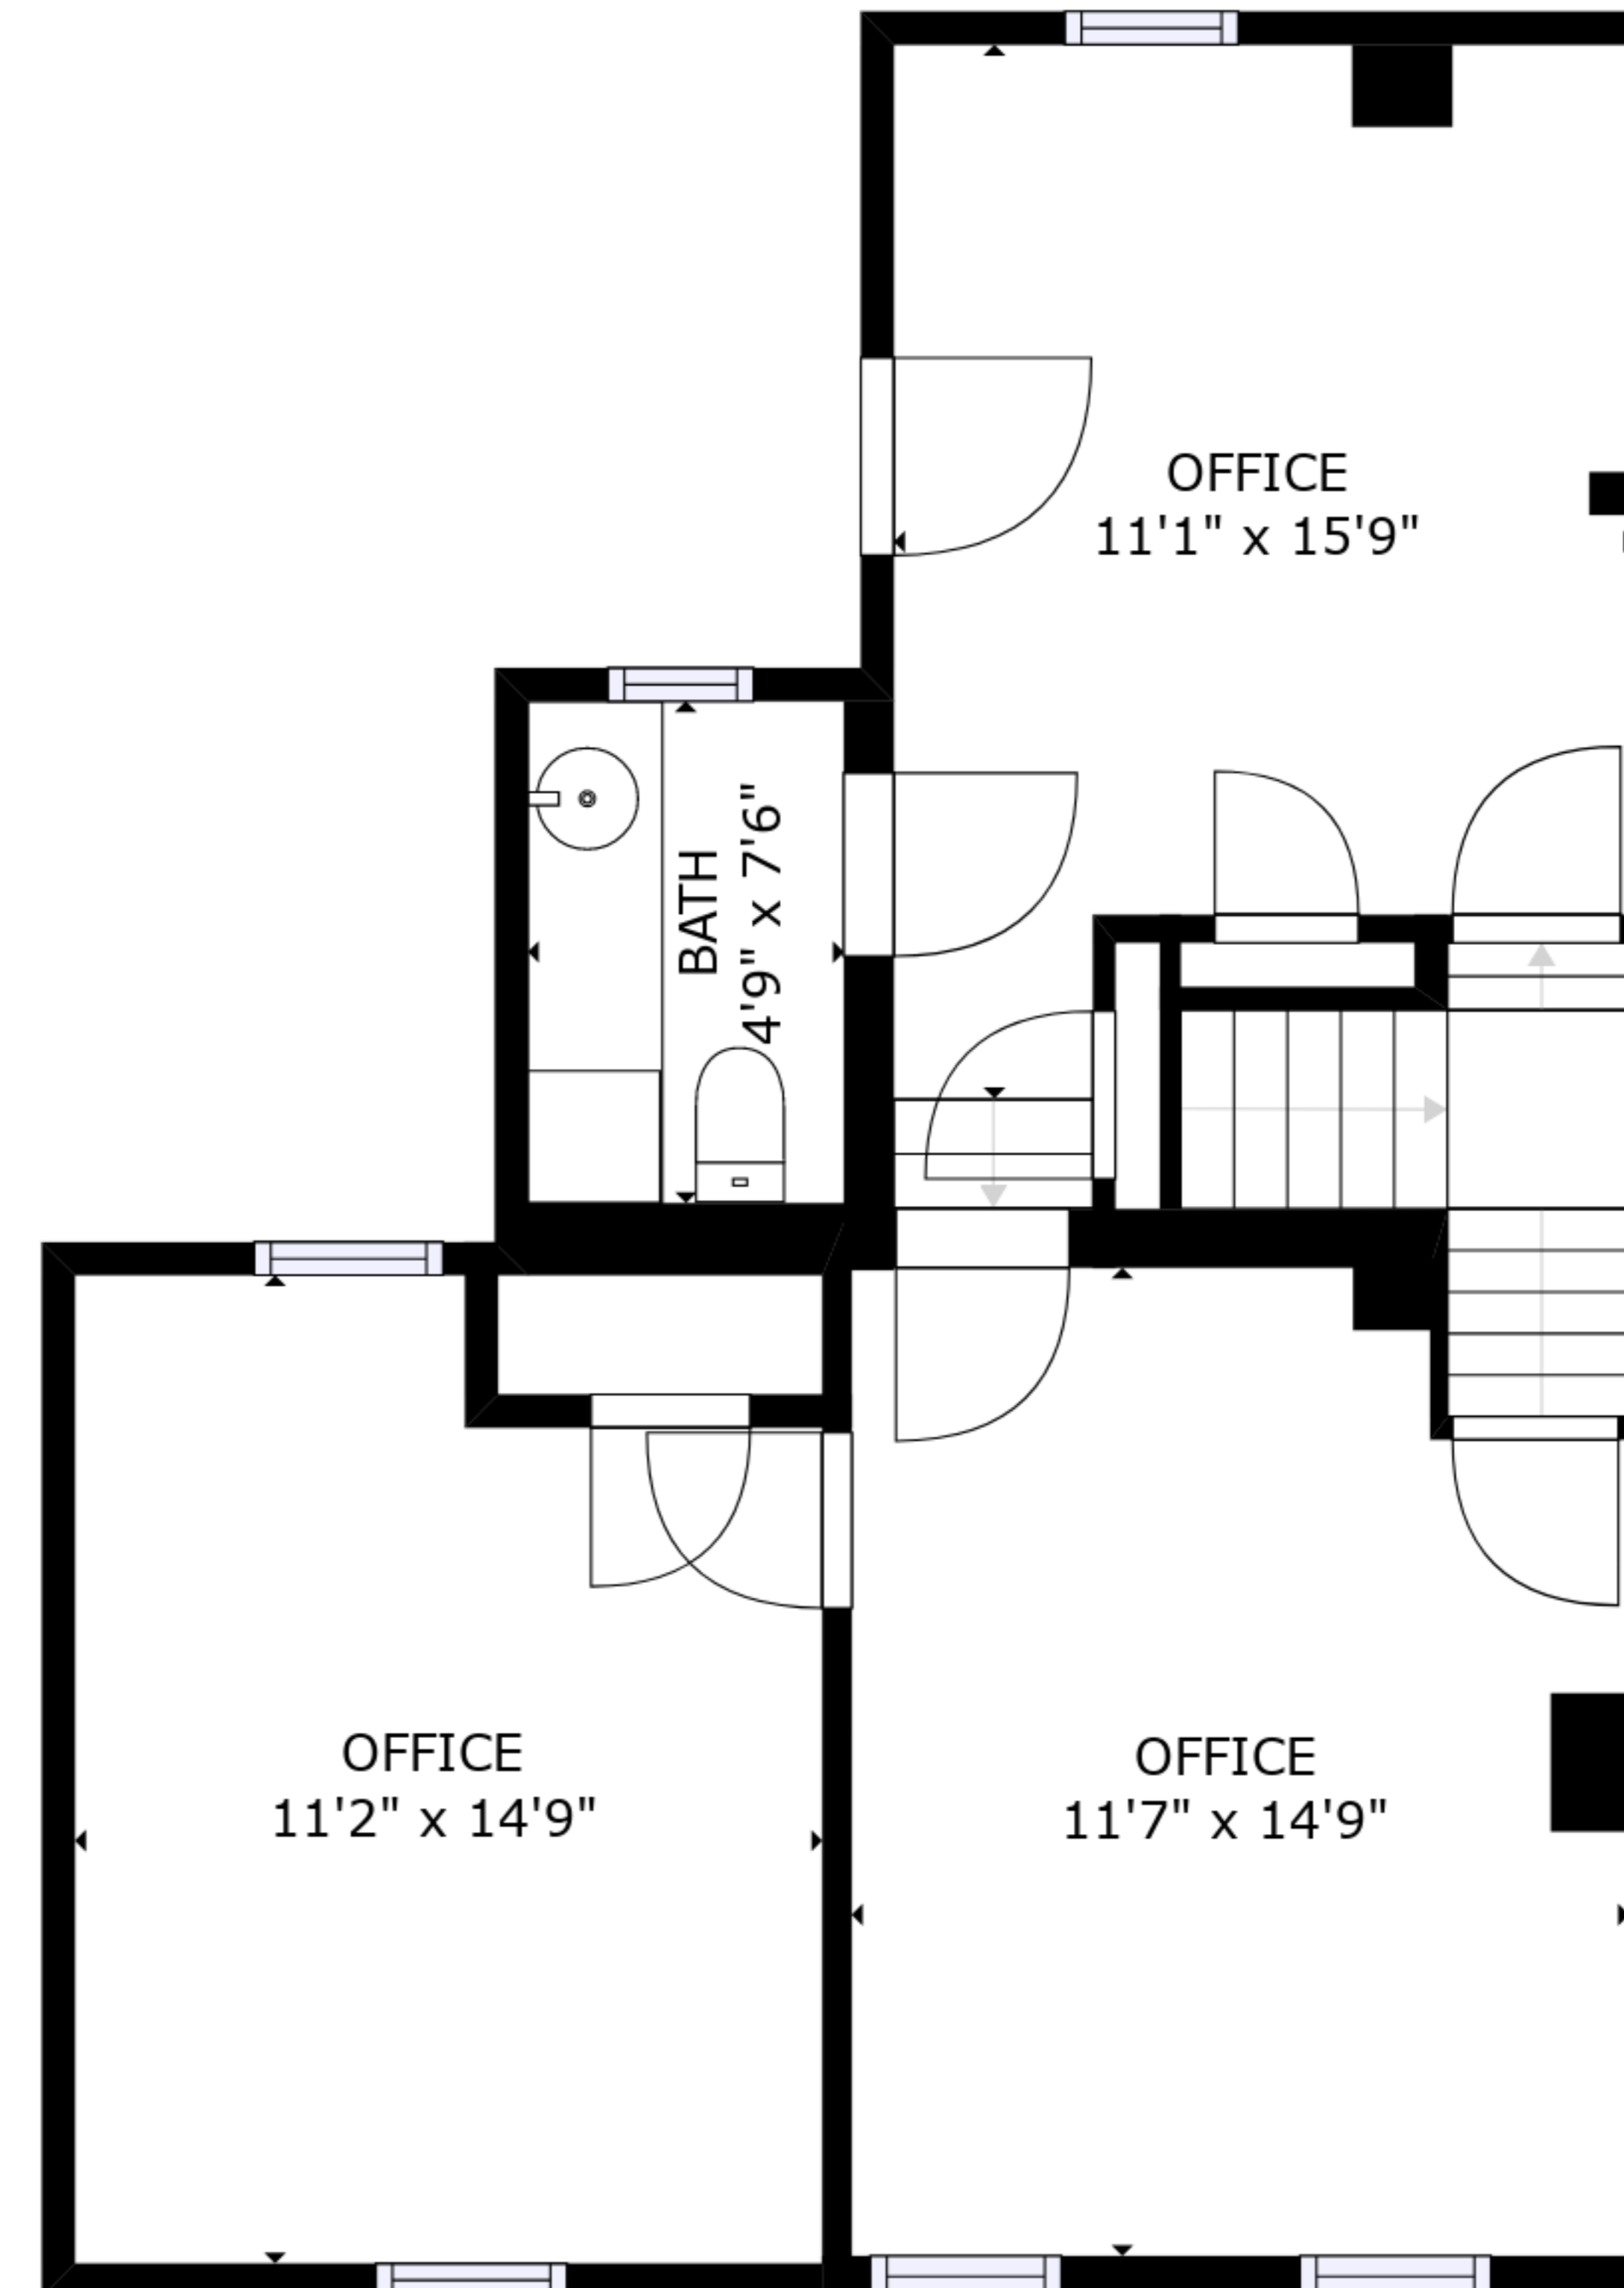

FLOOR 1

FLOOR 2

GROSS INTERNAL AREA
 FLOOR 1: 680 sq. ft, FLOOR 2: 590 sq. ft
 TOTAL: 1270 sq. ft
 SIZES AND DIMENSIONS ARE APPROXIMATE, ACTUAL MAY VARY.