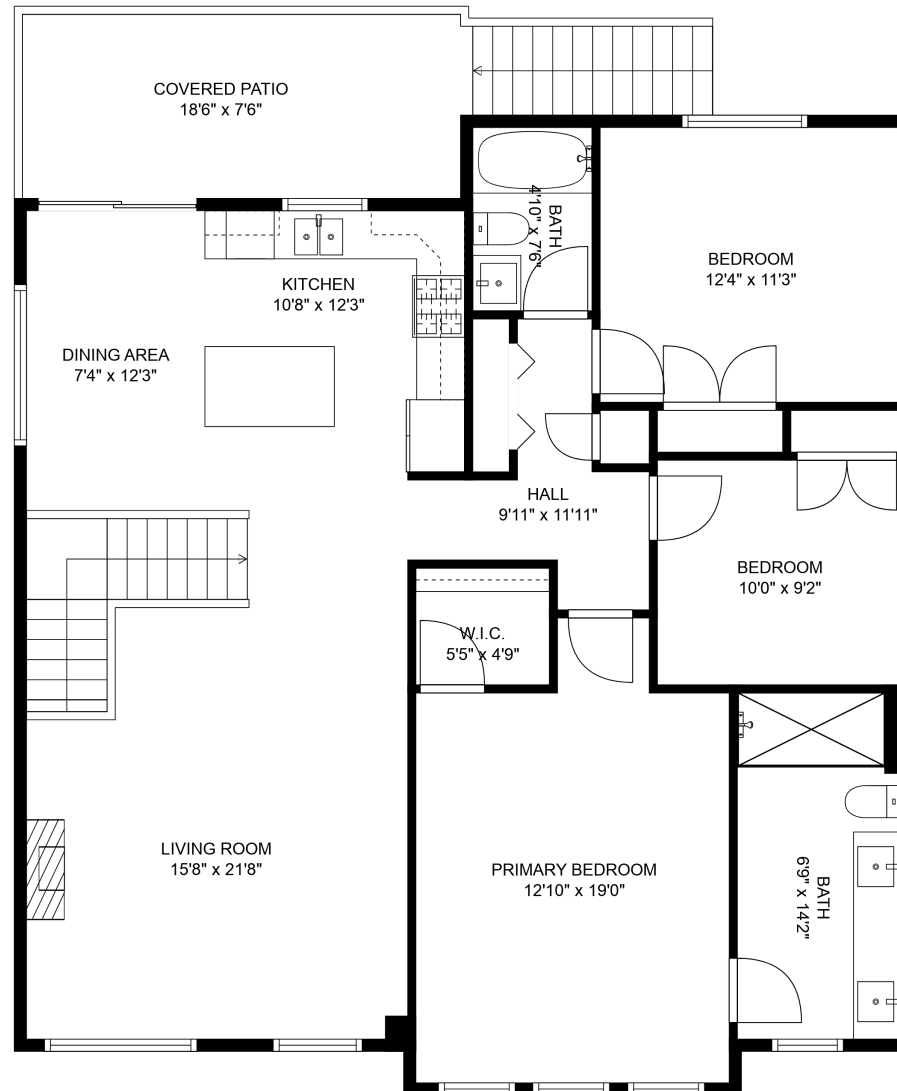

Estimated Areas:
 Main Floor: 1412 sq. ft
Below Main: 1121 sq. ft
Total: 2533 Sq. Ft

3-46058 Bonny Ave

Jason Sandhu
(604) 791-1926
jason@jasonsandhu.ca

Estimated Areas:

Main Floor: 1412 sq. ft
Below Main: 1121 sq. ft
Total: 2533 Sq. Ft

3-46058 Bonny Ave

Jason Sandhu
(604) 791-1926
jason@jasonsandhu.ca

Estimated Areas:

Main Floor: 1412 sq. ft
Below Main: 1121 sq. ft
Total: 2533 Sq. Ft