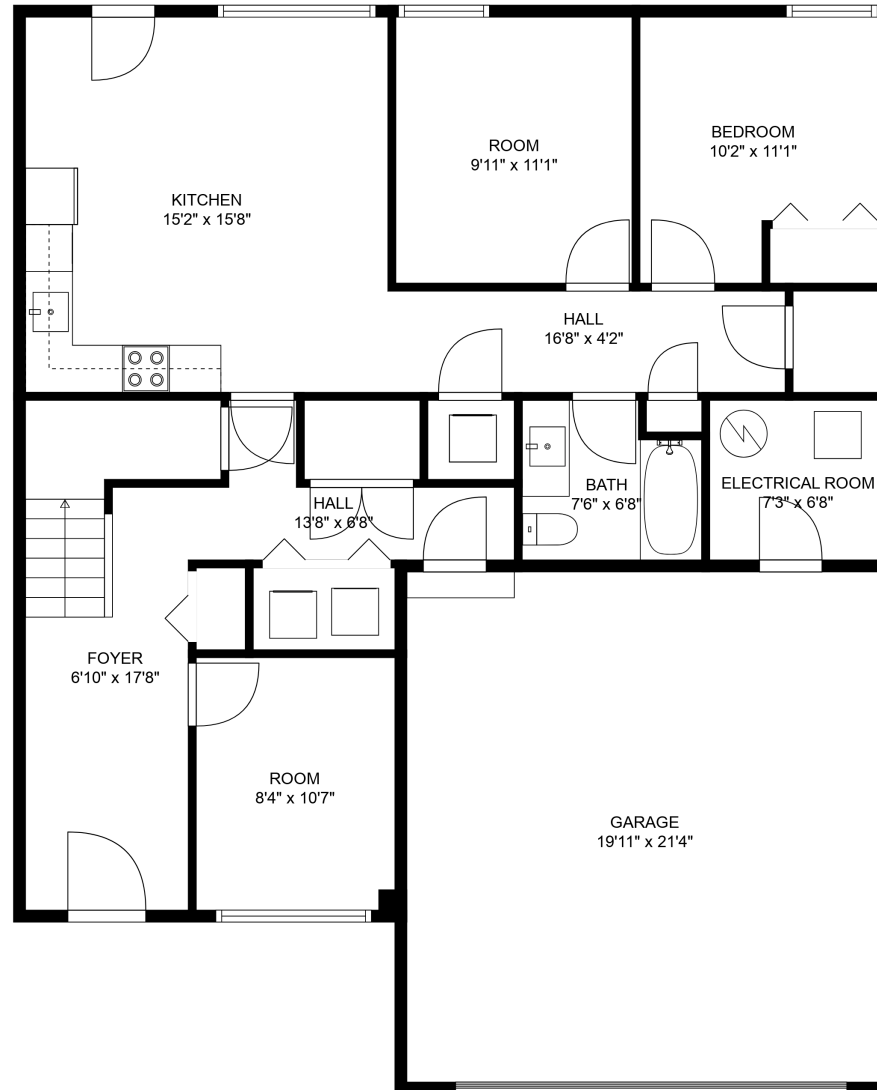

Estimated Areas:
 Main Floor: 1412 sq. ft
Below Main: 1121 sq. ft
Total: 2533 Sq. Ft

3-46058 Bonny Ave

Jason Sandhu
(604) 791-1926
jason@jasonsandhu.ca

Estimated Areas:

Main Floor: 1412 sq. ft
Below Main: 1121 sq. ft
Total: 2533 Sq. Ft

3-46058 Bonny Ave

Jason Sandhu
(604) 791-1926
jason@jasonsandhu.ca

Estimated Areas:

Main Floor: 1412 sq. ft
Below Main: 1121 sq. ft
Total: 2533 Sq. Ft