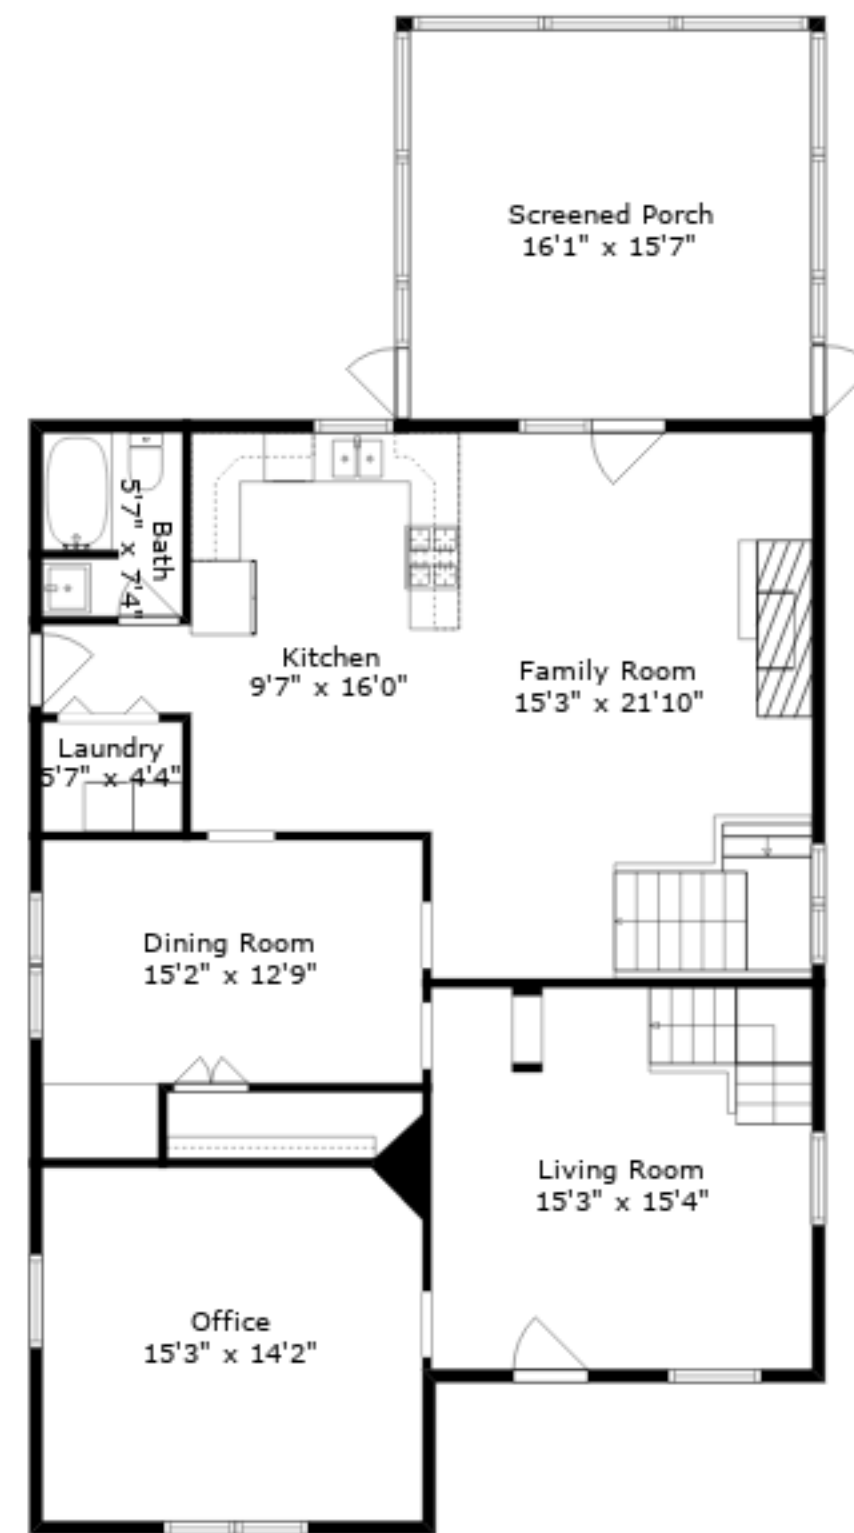

**ESTIMATED AREAS**

GLA LOWER FLOOR: 432 sq. ft EXCLUDED AREAS 883 sq. ft  
 GLA MAIN FLOOR: 1323 sq. ft EXCLUDED AREAS 276 sq. ft  
 GLA UPPER FLOOR: 715 sq. ft EXCLUDED AREAS 0 sq. ft  
 Total GLA 2470 sq. ft, total area 3629 sq. ft

Sizes And Dimensions Are Approximate. Actual May Vary.

**ESTIMATED AREAS**

GLA LOWER FLOOR: 432 sq. ft EXCLUDED AREAS 883 sq. ft  
 GLA MAIN FLOOR: 1323 sq. ft EXCLUDED AREAS 276 sq. ft  
 GLA UPPER FLOOR: 715 sq. ft EXCLUDED AREAS 0 sq. ft  
 Total GLA 2470 sq. ft, total area 3629 sq. ft

Sizes And Dimensions Are Approximate. Actual May Vary.

Main Floor

Upper Floor

Lower Floor

**ESTIMATED AREAS**

GLA LOWER FLOOR: 432 sq. ft EXCLUDED AREAS 883 sq. ft  
 GLA MAIN FLOOR: 1323 sq. ft EXCLUDED AREAS 276 sq. ft  
 GLA UPPER FLOOR: 715 sq. ft EXCLUDED AREAS 0 sq. ft  
 Total GLA 2470 sq. ft, total area 3629 sq. ft