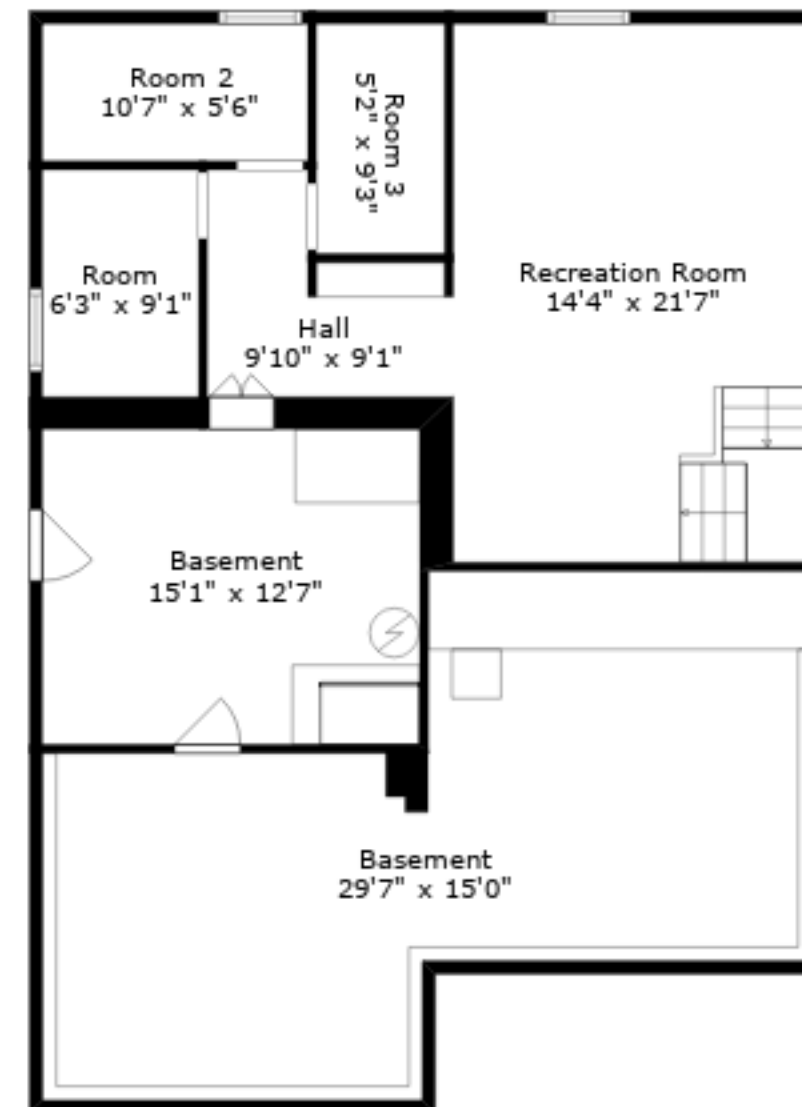

Sizes And Dimensions Are Approximate. Actual May Vary.

**ESTIMATED AREAS**

GLA LOWER FLOOR: 432 sq. ft EXCLUDED AREAS 883 sq. ft  
 GLA MAIN FLOOR: 1323 sq. ft EXCLUDED AREAS 276 sq. ft  
 GLA UPPER FLOOR: 715 sq. ft EXCLUDED AREAS 0 sq. ft  
 Total GLA 2470 sq. ft, total area 3629 sq. ft

Sizes And Dimensions Are Approximate. Actual May Vary.

Main Floor

Upper Floor

Lower Floor

**ESTIMATED AREAS**

GLA LOWER FLOOR: 432 sq. ft EXCLUDED AREAS 883 sq. ft  
 GLA MAIN FLOOR: 1323 sq. ft EXCLUDED AREAS 276 sq. ft  
 GLA UPPER FLOOR: 715 sq. ft EXCLUDED AREAS 0 sq. ft  
 Total GLA 2470 sq. ft, total area 3629 sq. ft

Sizes And Dimensions Are Approximate. Actual May Vary.