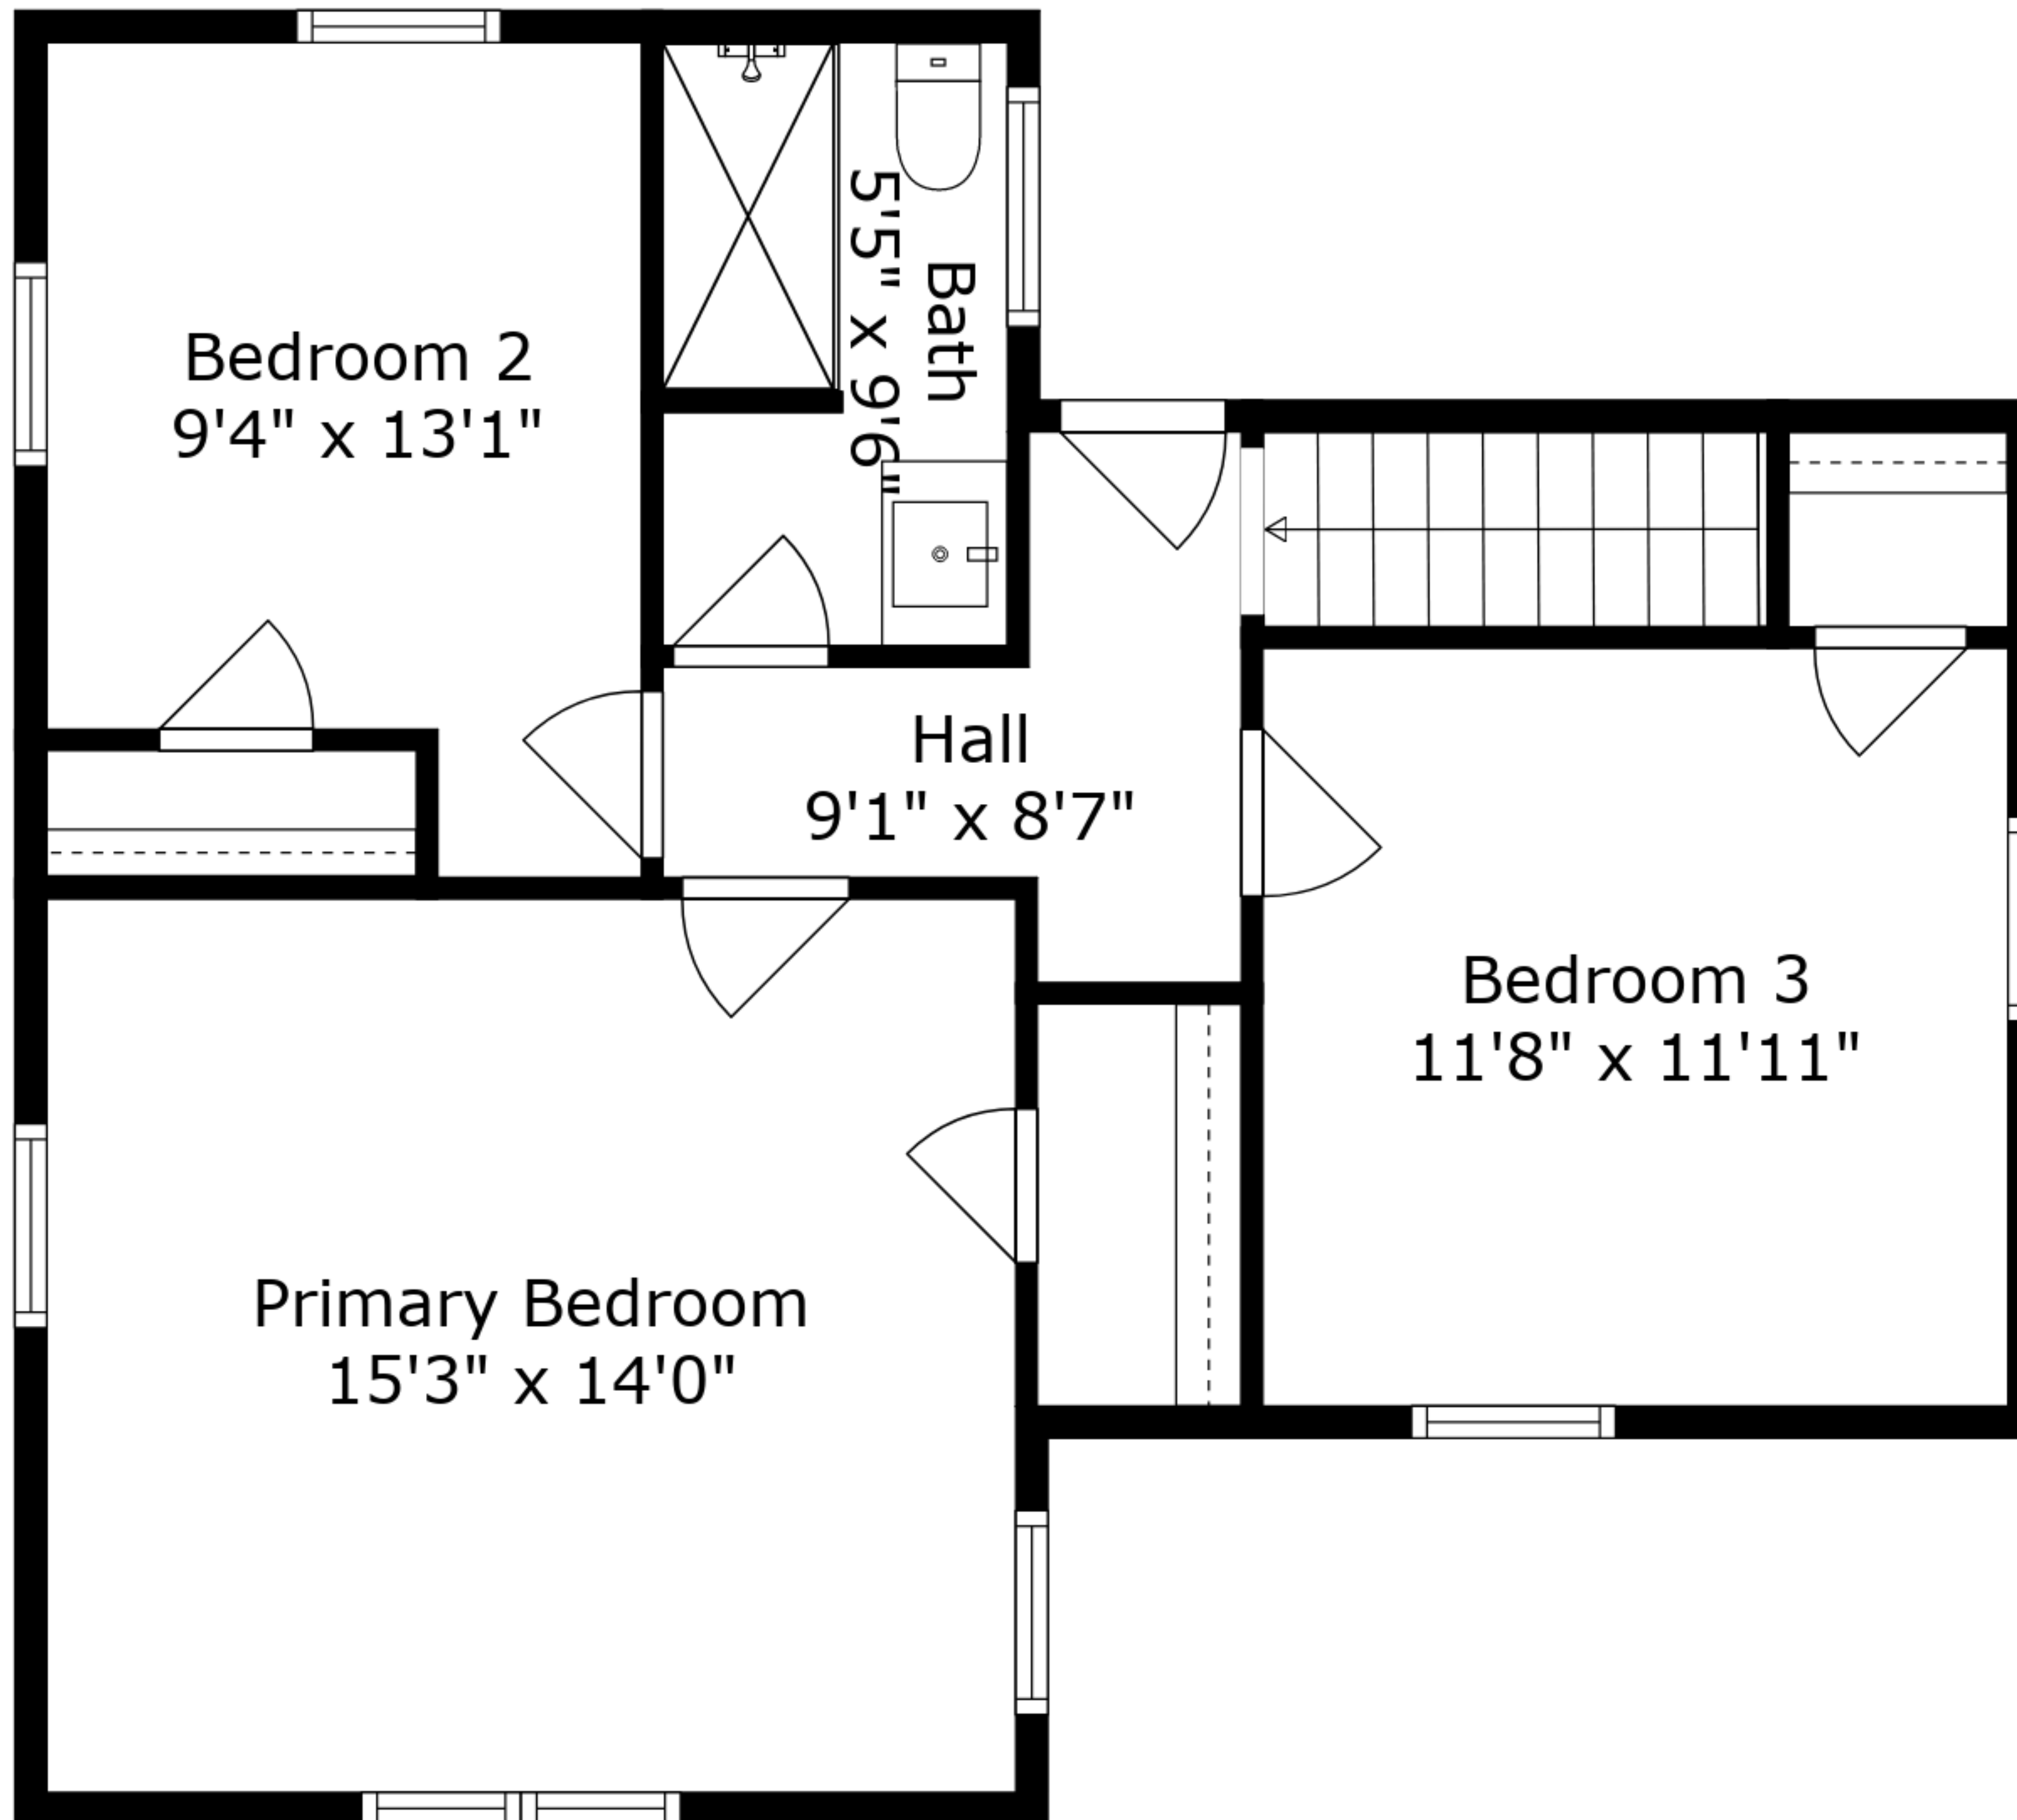

**ESTIMATED AREAS**

GLA LOWER FLOOR: 432 sq. ft EXCLUDED AREAS 883 sq. ft  
 GLA MAIN FLOOR: 1323 sq. ft EXCLUDED AREAS 276 sq. ft  
 GLA UPPER FLOOR: 715 sq. ft EXCLUDED AREAS 0 sq. ft  
 Total GLA 2470 sq. ft, total area 3629 sq. ft

Sizes And Dimensions Are Approximate. Actual May Vary.

**ESTIMATED AREAS**

GLA LOWER FLOOR: 432 sq. ft EXCLUDED AREAS 883 sq. ft  
 GLA MAIN FLOOR: 1323 sq. ft EXCLUDED AREAS 276 sq. ft  
 GLA UPPER FLOOR: 715 sq. ft EXCLUDED AREAS 0 sq. ft  
 Total GLA 2470 sq. ft, total area 3629 sq. ft

Sizes And Dimensions Are Approximate. Actual May Vary.

Main Floor

Upper Floor

Lower Floor

**ESTIMATED AREAS**

GLA LOWER FLOOR: 432 sq. ft EXCLUDED AREAS 883 sq. ft  
 GLA MAIN FLOOR: 1323 sq. ft EXCLUDED AREAS 276 sq. ft  
 GLA UPPER FLOOR: 715 sq. ft EXCLUDED AREAS 0 sq. ft  
 Total GLA 2470 sq. ft, total area 3629 sq. ft