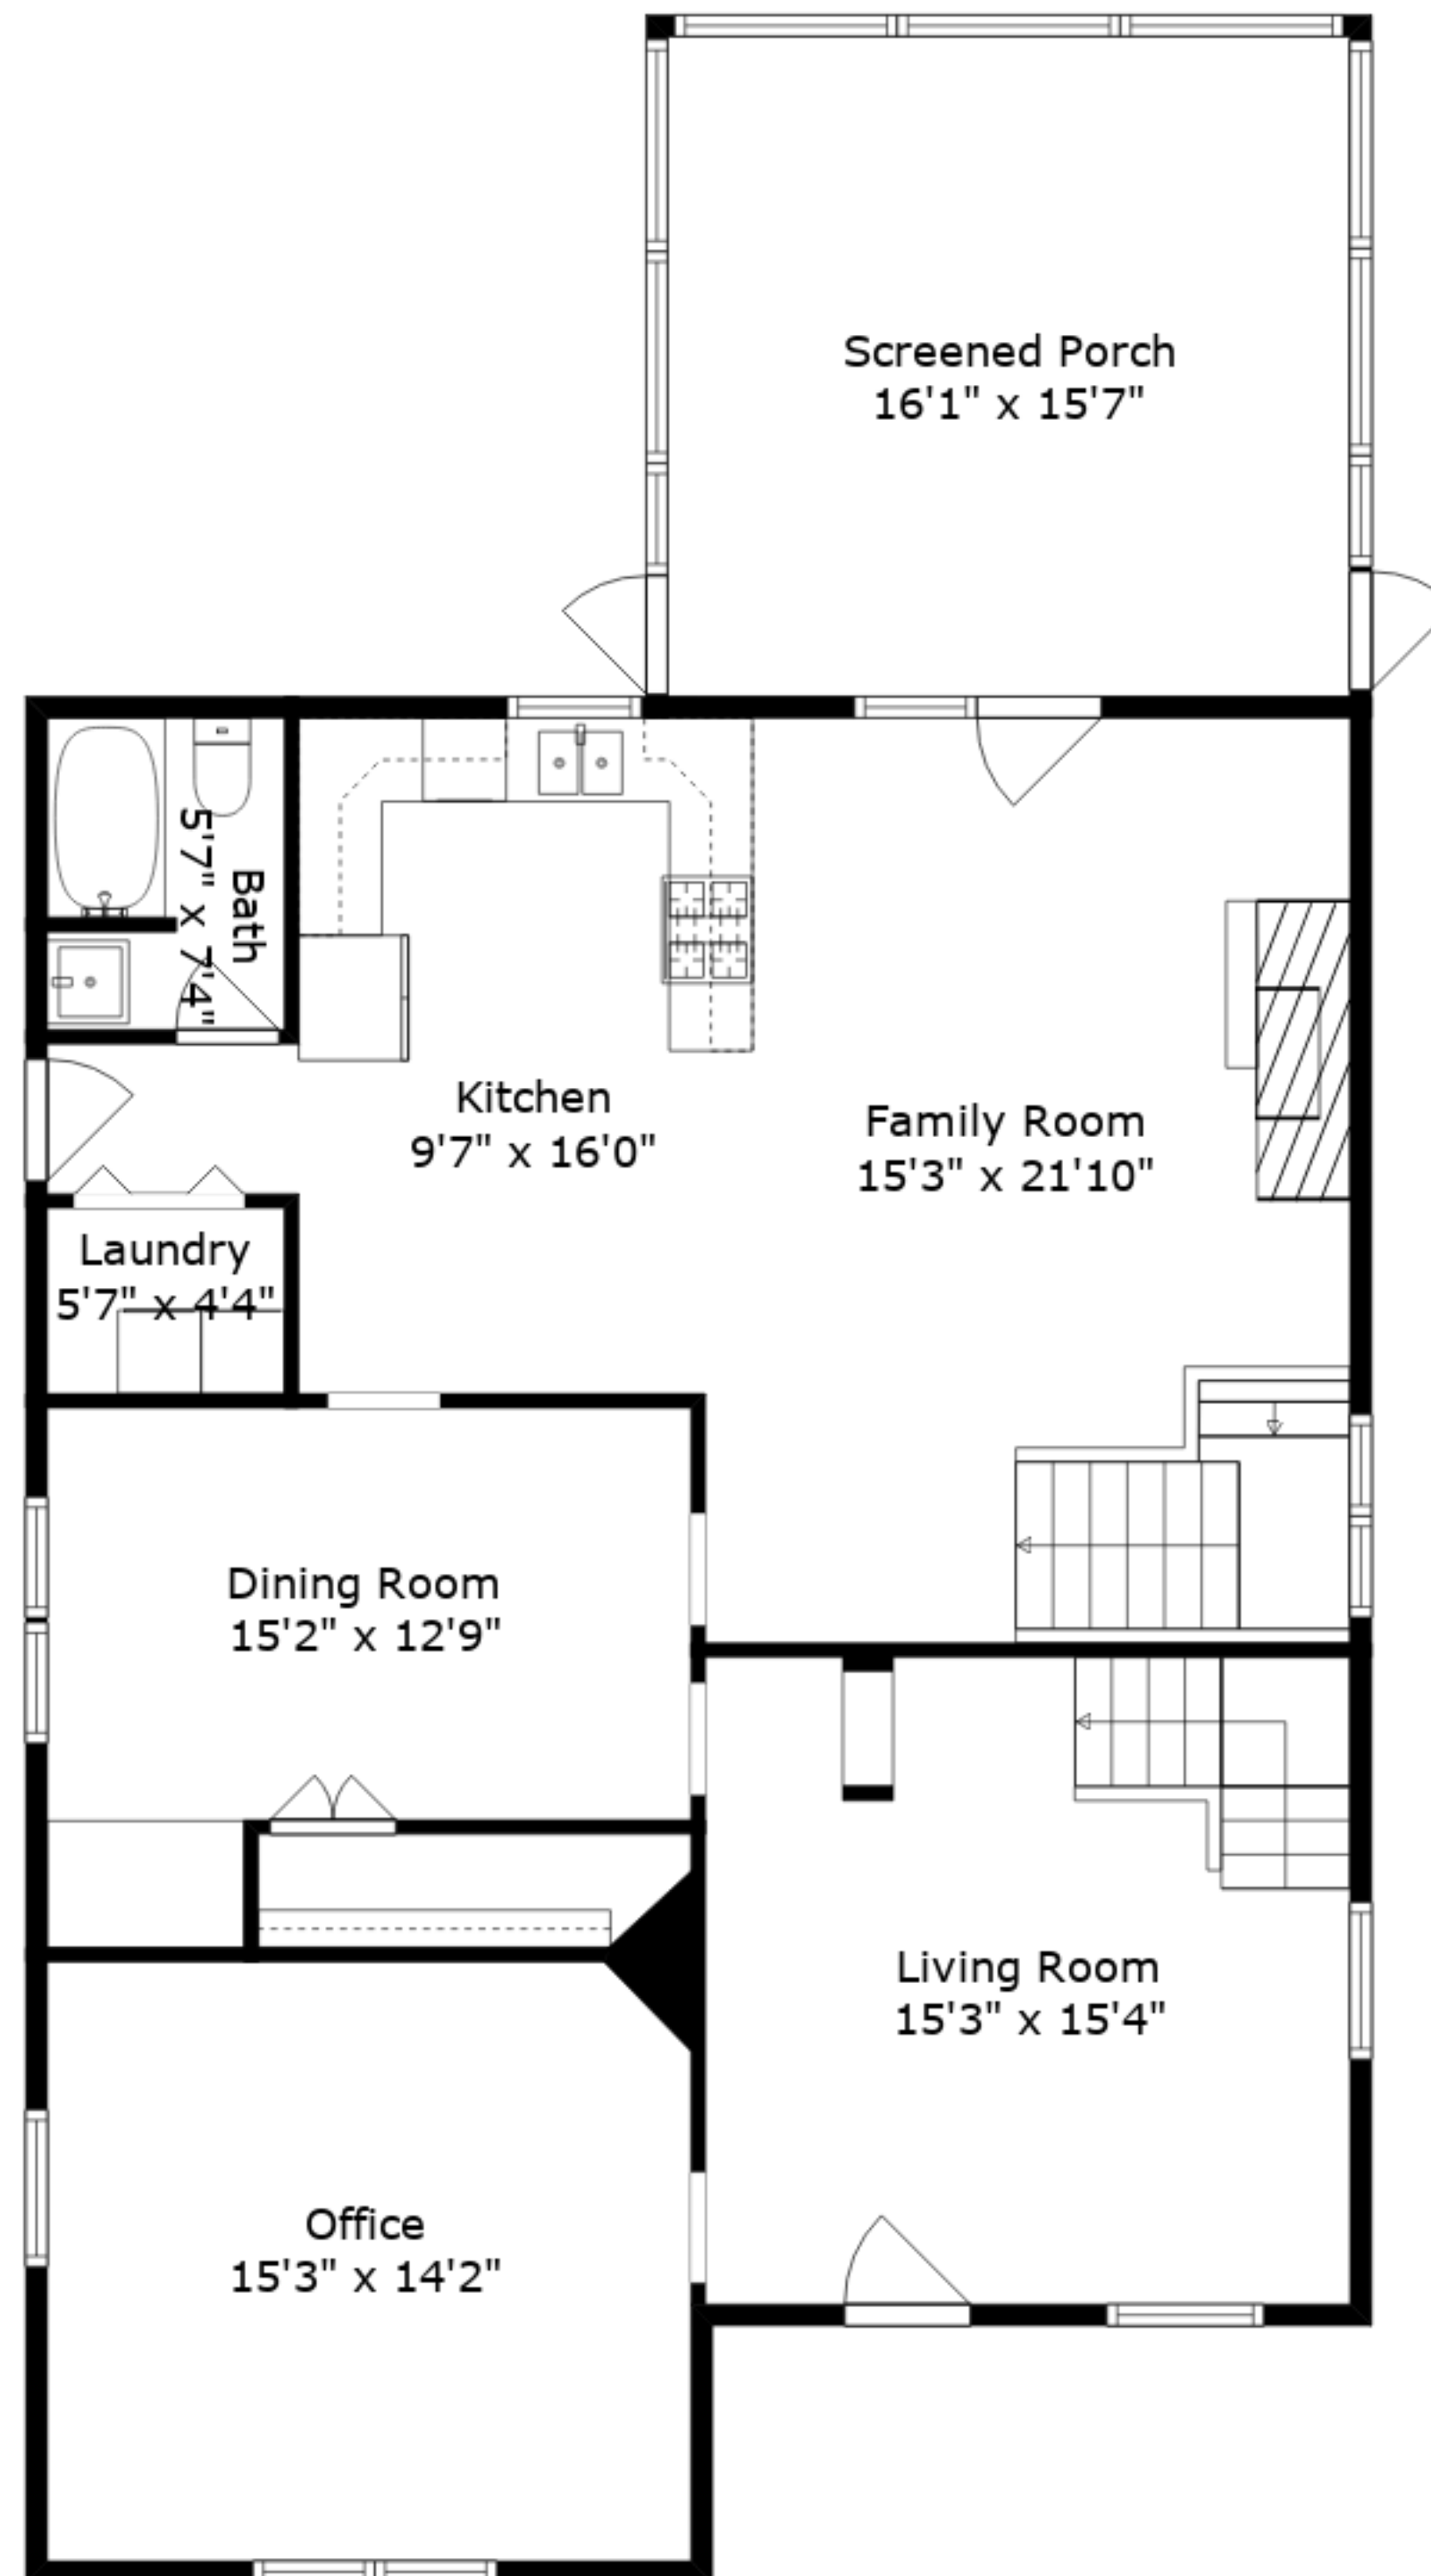

**ESTIMATED AREAS**

GLA LOWER FLOOR: 432 sq. ft EXCLUDED AREAS 883 sq. ft  
 GLA MAIN FLOOR: 1323 sq. ft EXCLUDED AREAS 276 sq. ft  
 GLA UPPER FLOOR: 715 sq. ft EXCLUDED AREAS 0 sq. ft  
 Total GLA 2470 sq. ft, total area 3629 sq. ft

Sizes And Dimensions Are Approximate. Actual May Vary.

**ESTIMATED AREAS**

GLA LOWER FLOOR: 432 sq. ft EXCLUDED AREAS 883 sq. ft  
 GLA MAIN FLOOR: 1323 sq. ft EXCLUDED AREAS 276 sq. ft  
 GLA UPPER FLOOR: 715 sq. ft EXCLUDED AREAS 0 sq. ft  
 Total GLA 2470 sq. ft, total area 3629 sq. ft

Sizes And Dimensions Are Approximate. Actual May Vary.

Main Floor

Upper Floor

Lower Floor

**ESTIMATED AREAS**

GLA LOWER FLOOR: 432 sq. ft EXCLUDED AREAS 883 sq. ft  
 GLA MAIN FLOOR: 1323 sq. ft EXCLUDED AREAS 276 sq. ft  
 GLA UPPER FLOOR: 715 sq. ft EXCLUDED AREAS 0 sq. ft  
 Total GLA 2470 sq. ft, total area 3629 sq. ft