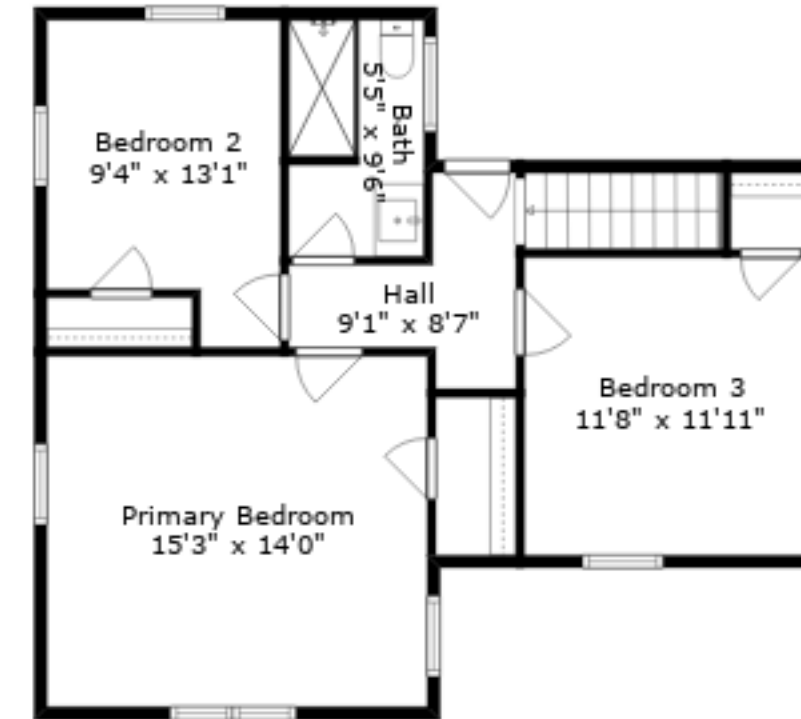

Sizes And Dimensions Are Approximate. Actual May Vary.

**ESTIMATED AREAS**

GLA LOWER FLOOR: 432 sq. ft EXCLUDED AREAS 883 sq. ft  
 GLA MAIN FLOOR: 1323 sq. ft EXCLUDED AREAS 276 sq. ft  
 GLA UPPER FLOOR: 715 sq. ft EXCLUDED AREAS 0 sq. ft  
 Total GLA 2470 sq. ft, total area 3629 sq. ft

Sizes And Dimensions Are Approximate. Actual May Vary.

Main Floor

Upper Floor

Lower Floor

**ESTIMATED AREAS**

GLA LOWER FLOOR: 432 sq. ft EXCLUDED AREAS 883 sq. ft  
 GLA MAIN FLOOR: 1323 sq. ft EXCLUDED AREAS 276 sq. ft  
 GLA UPPER FLOOR: 715 sq. ft EXCLUDED AREAS 0 sq. ft  
 Total GLA 2470 sq. ft, total area 3629 sq. ft

Sizes And Dimensions Are Approximate. Actual May Vary.