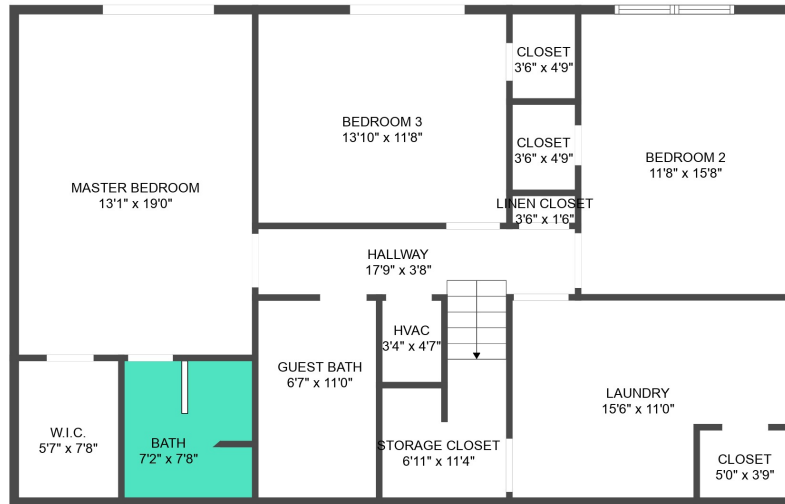

FLOOR 2

FLOOR 1

Total scanned area: 3142 sq. ft

MEASUREMENTS ARE CALCULATED BY CUBICASA TECHNOLOGY. DEEMED HIGHLY RELIABLE BUT NOT GUARANTEED.

Total scanned area: 3142 sq. ft

MEASUREMENTS ARE CALCULATED BY CUBICASA TECHNOLOGY. DEEMED HIGHLY RELIABLE BUT NOT GUARANTEED.