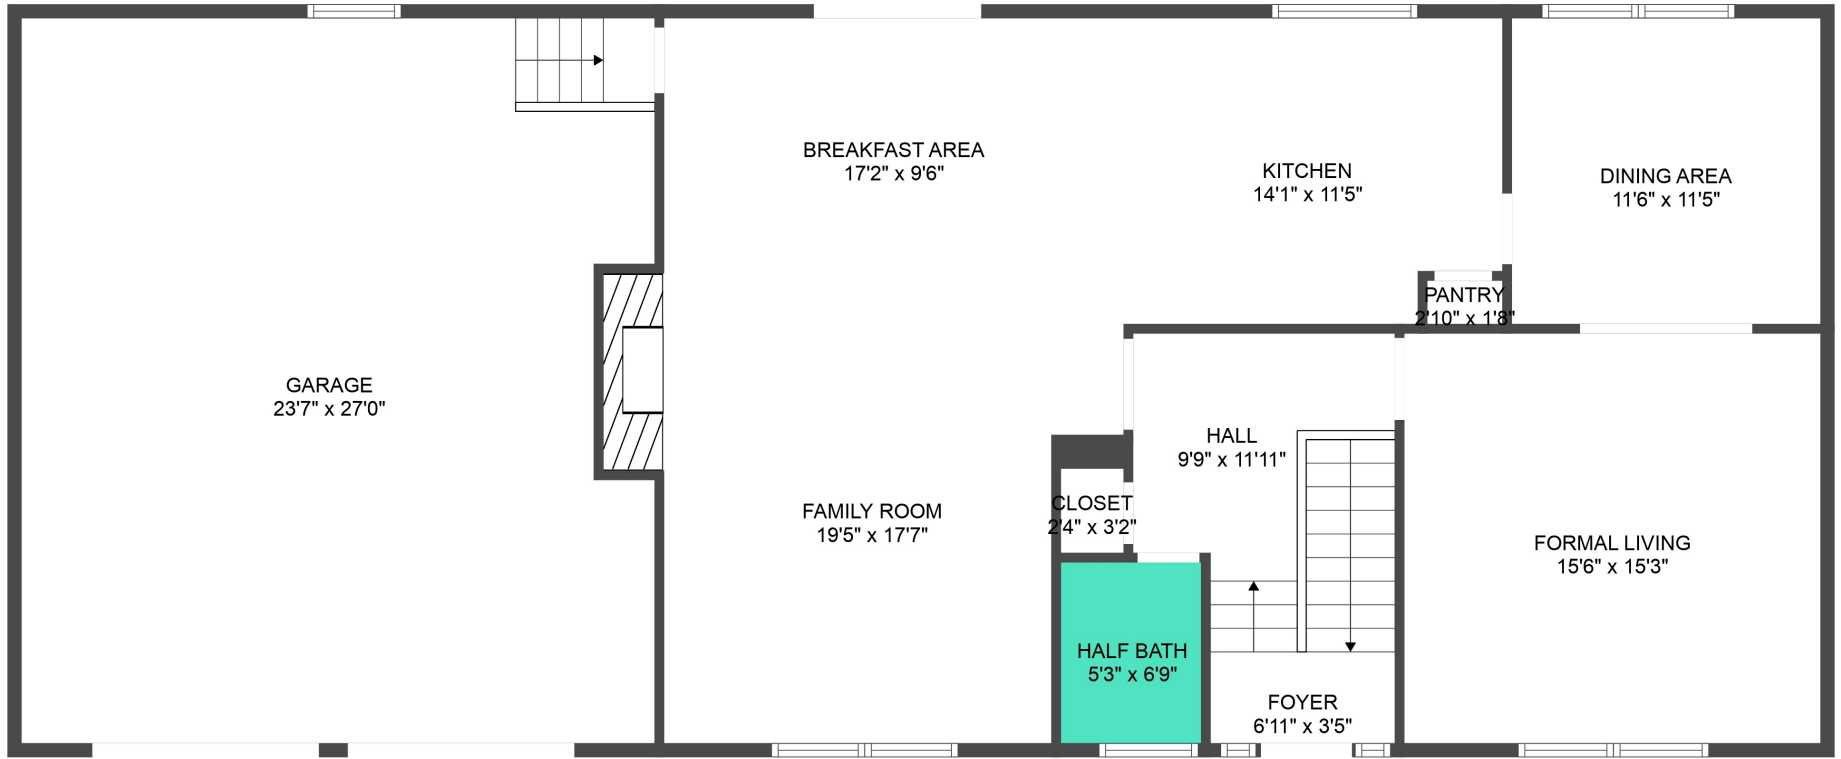

FLOOR 2

FLOOR 1

Total scanned area: 3142 sq. ft

MEASUREMENTS ARE CALCULATED BY CUBICASA TECHNOLOGY. DEEMED HIGHLY RELIABLE BUT NOT GUARANTEED.

Total scanned area: 3142 sq. ft

MEASUREMENTS ARE CALCULATED BY CUBICASA TECHNOLOGY. DEEMED HIGHLY RELIABLE BUT NOT GUARANTEED.