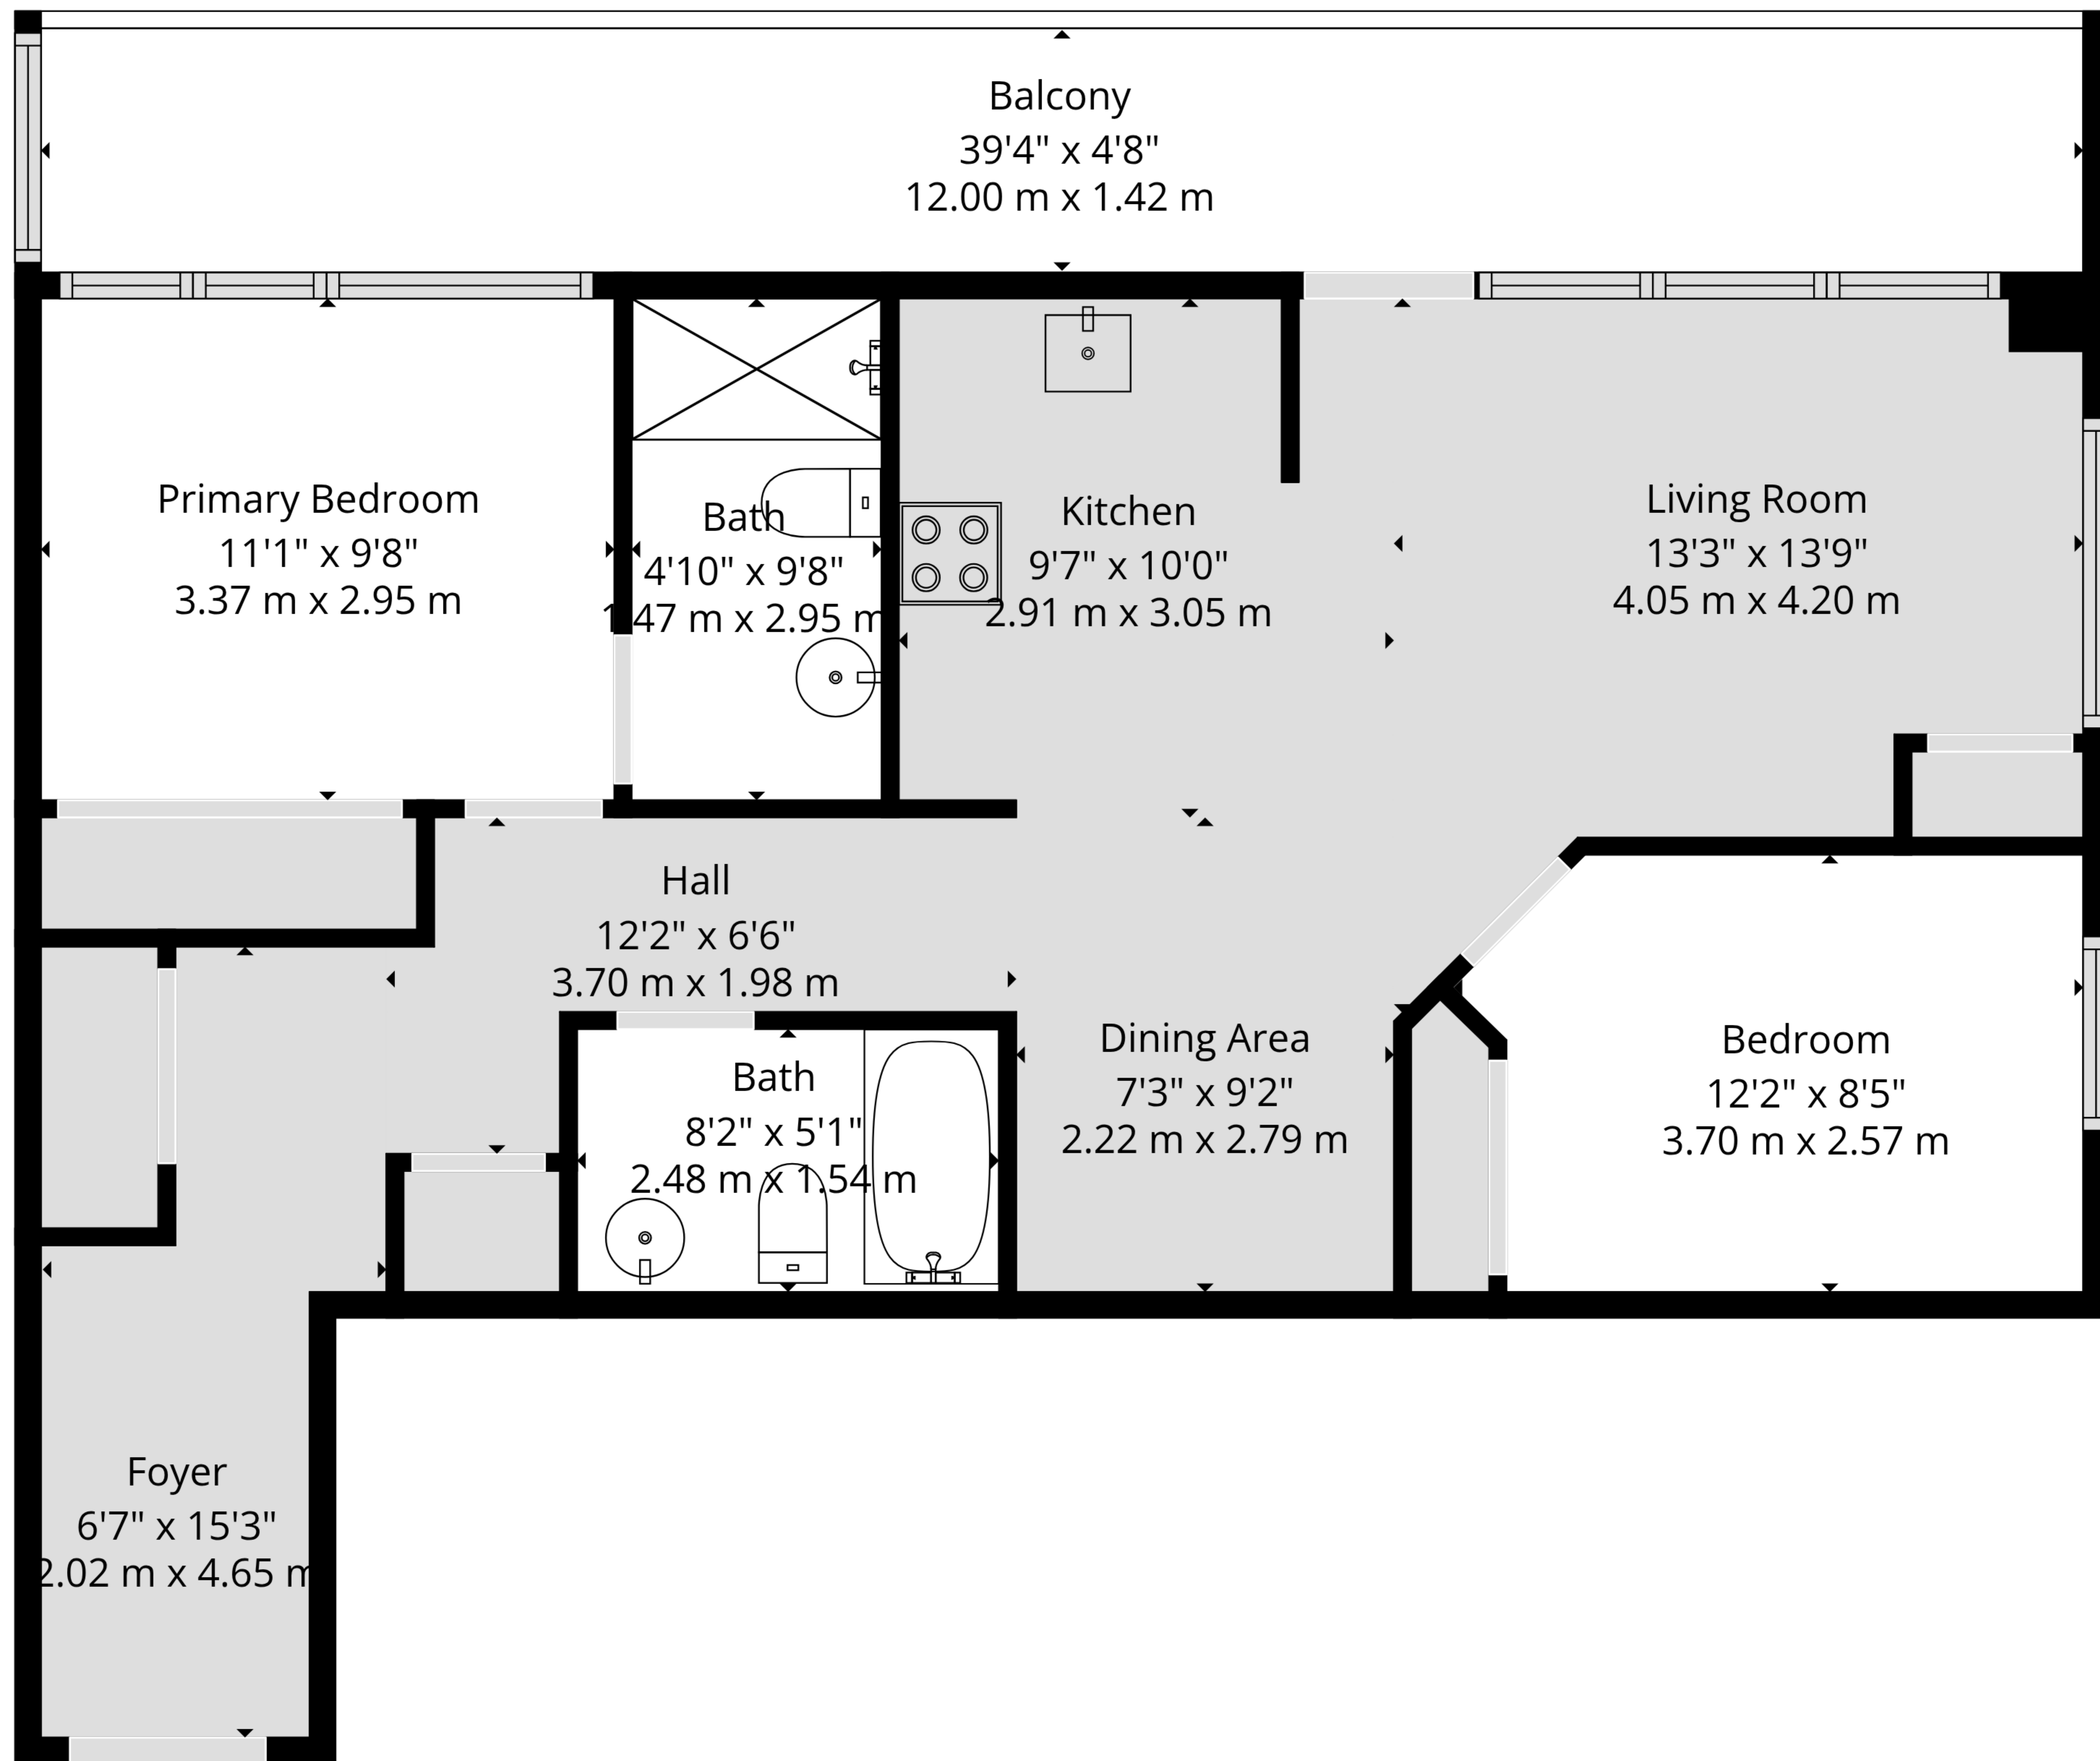

Total GLA: 798 sq. ft, 74 m2 | Total: 983 sq. ft, 91 m2
 1st floor: 798 sq. ft, 74 m2 (Excluded areas 185 sq. ft, 17 m2)

Floor Plan Created By Cubicasa App. Measurements Deemed Highly Reliable But Not Guaranteed.