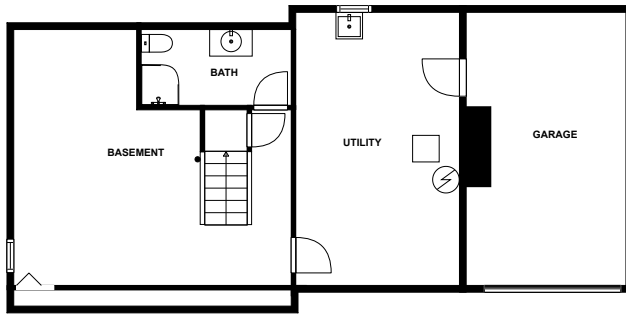

Home report

Sylvania Drive 129
South Park

Highlights

1 Kitchen

1 Living room

3 Bedroom

3 Bath

24 Doors

25 Windows

Nearby services Data source: Google Maps

Zupancic Dr + #6516, 0.1 mi

Family Dollar, 1.3 mi

AHN Behavioral Health Associates, 1.9 mi

McClellan School, 1.2 mi

Donte's Pizzeria, 0.2 mi

Model Airplane Airfield, 1.6 mi

Floor plan

FLOOR 2

FLOOR 3

FLOOR 1

FLOOR 4

MEASUREMENTS ARE CALCULATED BY CUBICASA TECHNOLOGY. DEEMED HIGHLY RELIABLE BUT NOT GUARANTEED.

Appendix 1: Data sheet

Bath - 3	Bath - Toilet - 1	Garage - 1
Utility - 1	Basement - 1	Entry - 1
Entry - Foyer - 1	LivingRoom - 1	Dining - 1
Dining - Open - 1	Kitchen - 1	Outdoor - 2
Outdoor - Patio - 2	Outdoor - Patio - Covered - 2	Bedroom - 3
Bedroom - Master - 1	Hall - 1	Attic - 1