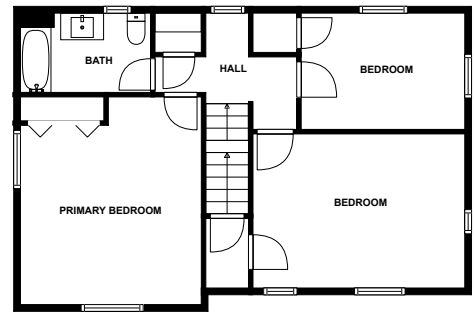

Home report

Sylvania Drive 129
South Park

Highlights

1 Kitchen

1 Living room

3 Bedroom

3 Bath

24 Doors

25 Windows

Nearby services Data source: Google Maps

Zupancic Dr + #6516, 0.1 mi

Family Dollar, 1.3 mi

AHN Behavioral Health Associates, 1.9 mi

McClellan School, 1.2 mi

Donte's Pizzeria, 0.2 mi

Model Airplane Airfield, 1.6 mi

Floor plan

FLOOR 2

FLOOR 3

FLOOR 1

FLOOR 4

MEASUREMENTS ARE CALCULATED BY CUBICASA TECHNOLOGY. DEEMED HIGHLY RELIABLE BUT NOT GUARANTEED.

Appendix 1: Data sheet

Bath - 3	Bath - Toilet - 1	Garage - 1
Utility - 1	Basement - 1	Entry - 1
Entry - Foyer - 1	LivingRoom - 1	Dining - 1
Dining - Open - 1	Kitchen - 1	Outdoor - 2
Outdoor - Patio - 2	Outdoor - Patio - Covered - 2	Bedroom - 3
Bedroom - Master - 1	Hall - 1	Attic - 1