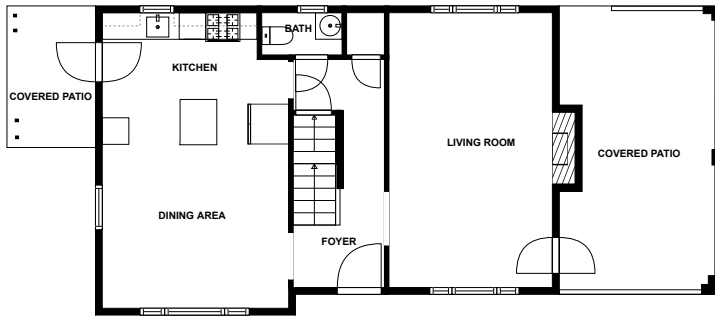

Home report

Sylvania Drive 129
South Park

Highlights

1 Kitchen

1 Living room

3 Bedroom

3 Bath

24 Doors

25 Windows

Nearby services Data source: Google Maps

Zupancic Dr + #6516, 0.1 mi

Family Dollar, 1.3 mi

AHN Behavioral Health Associates, 1.9 mi

McClellan School, 1.2 mi

Donte's Pizzeria, 0.2 mi

Model Airplane Airfield, 1.6 mi

Floor plan

FLOOR 2

FLOOR 3

FLOOR 1

FLOOR 4

MEASUREMENTS ARE CALCULATED BY CUBICASA TECHNOLOGY. DEEMED HIGHLY RELIABLE BUT NOT GUARANTEED.

Appendix 1: Data sheet

Bath - 3	Bath - Toilet - 1	Garage - 1
Utility - 1	Basement - 1	Entry - 1
Entry - Foyer - 1	LivingRoom - 1	Dining - 1
Dining - Open - 1	Kitchen - 1	Outdoor - 2
Outdoor - Patio - 2	Outdoor - Patio - Covered - 2	Bedroom - 3
Bedroom - Master - 1	Hall - 1	Attic - 1