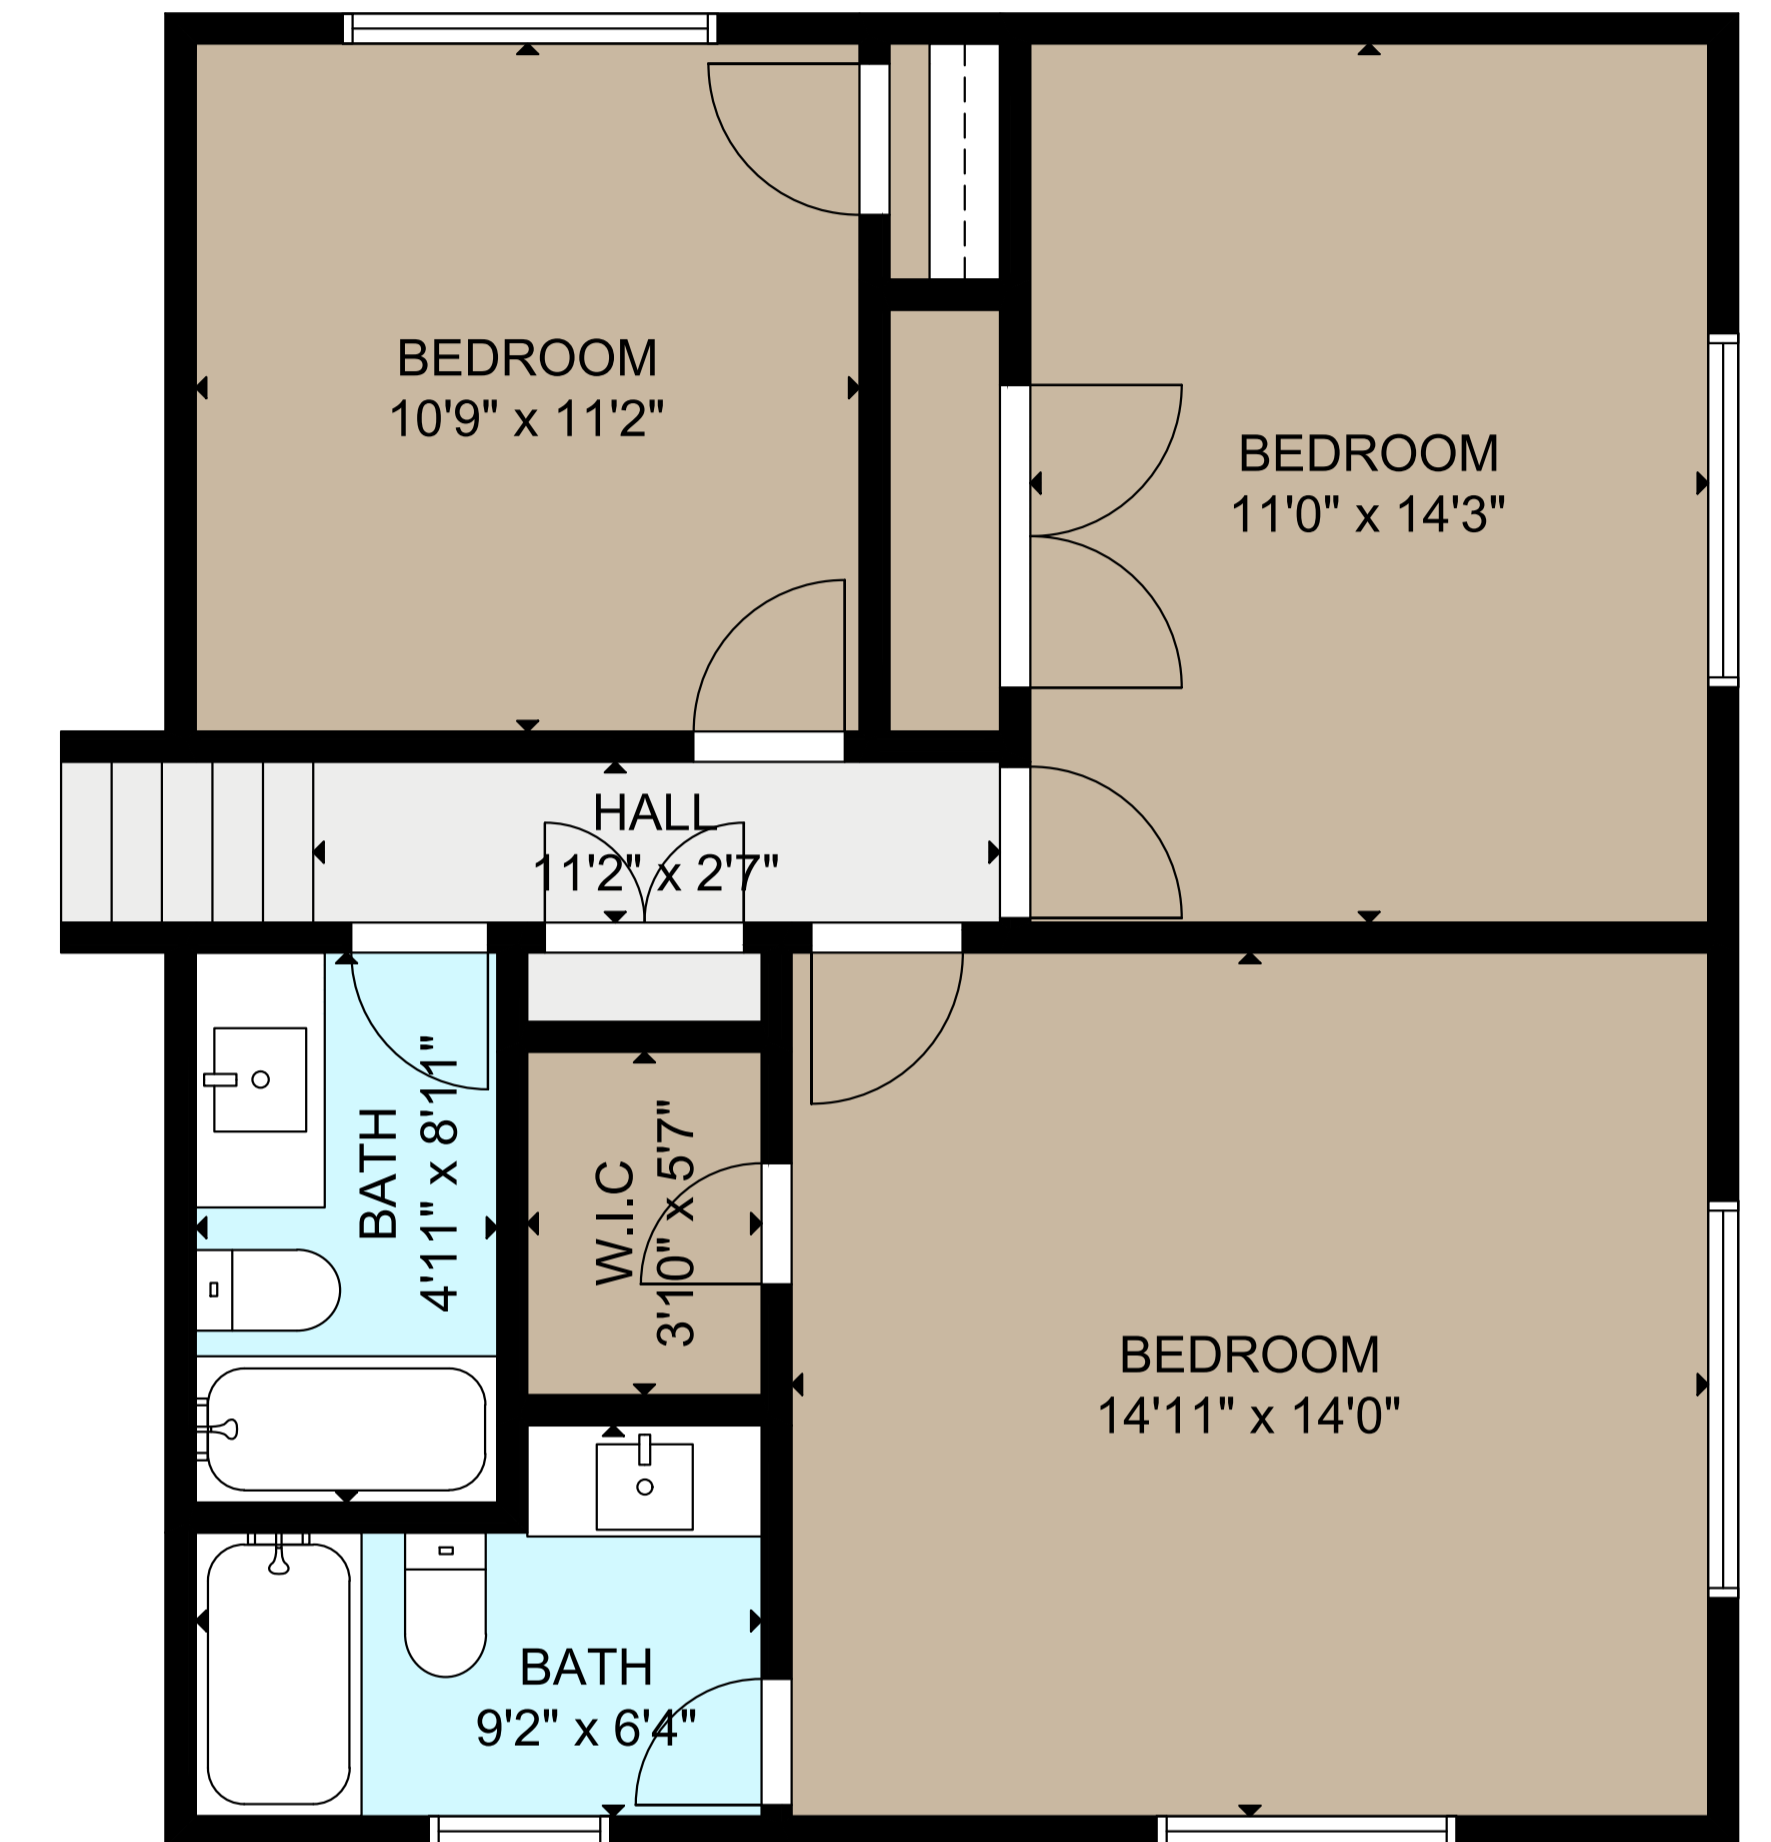

FLOOR 1

FLOOR 2

FLOOR 3

GROSS INTERNAL AREA
 TOTAL: 3,504 sq ft
 FLOOR 1: 661 sq ft, FLOOR 2: 2,129 sq ft
 FLOOR 3: 714 sq ft

SIZE AND DIMENSIONS ARE APPROXIMATE, ACTUAL MAY VARY.