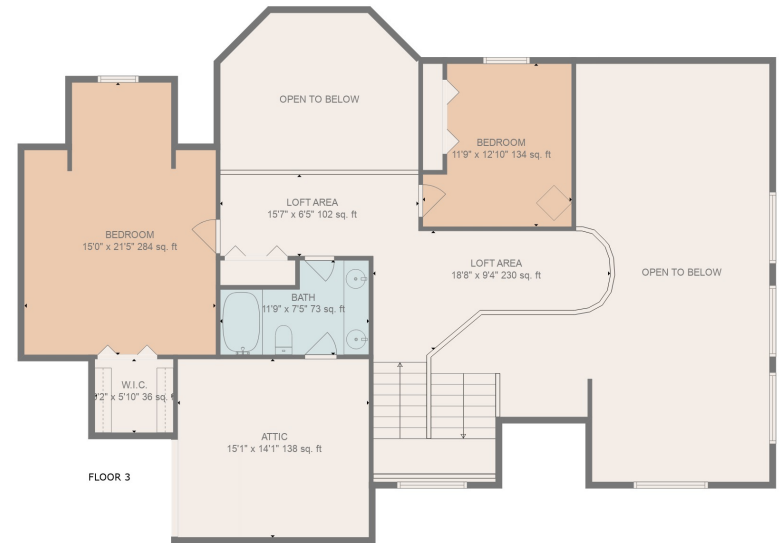

FLOOR 2

FLOOR 3

FLOOR 1

Total scanned area: 5407 sq. ft

SIZES AND DIMENSIONS ARE APPROXIMATE, ACTUAL MAY VARY.

Total scanned area: 5407 sq. ft

SIZES AND DIMENSIONS ARE APPROXIMATE, ACTUAL MAY VARY.

Total scanned area: 5407 sq. ft

SIZES AND DIMENSIONS ARE APPROXIMATE, ACTUAL MAY VARY.

GARAGE
30'10" x 32'11" 963 sq. ft

HALL
3'1" x 4'5" 40 sq. ft

Total scanned area: 5407 sq. ft

SIZES AND DIMENSIONS ARE APPROXIMATE, ACTUAL MAY VARY.