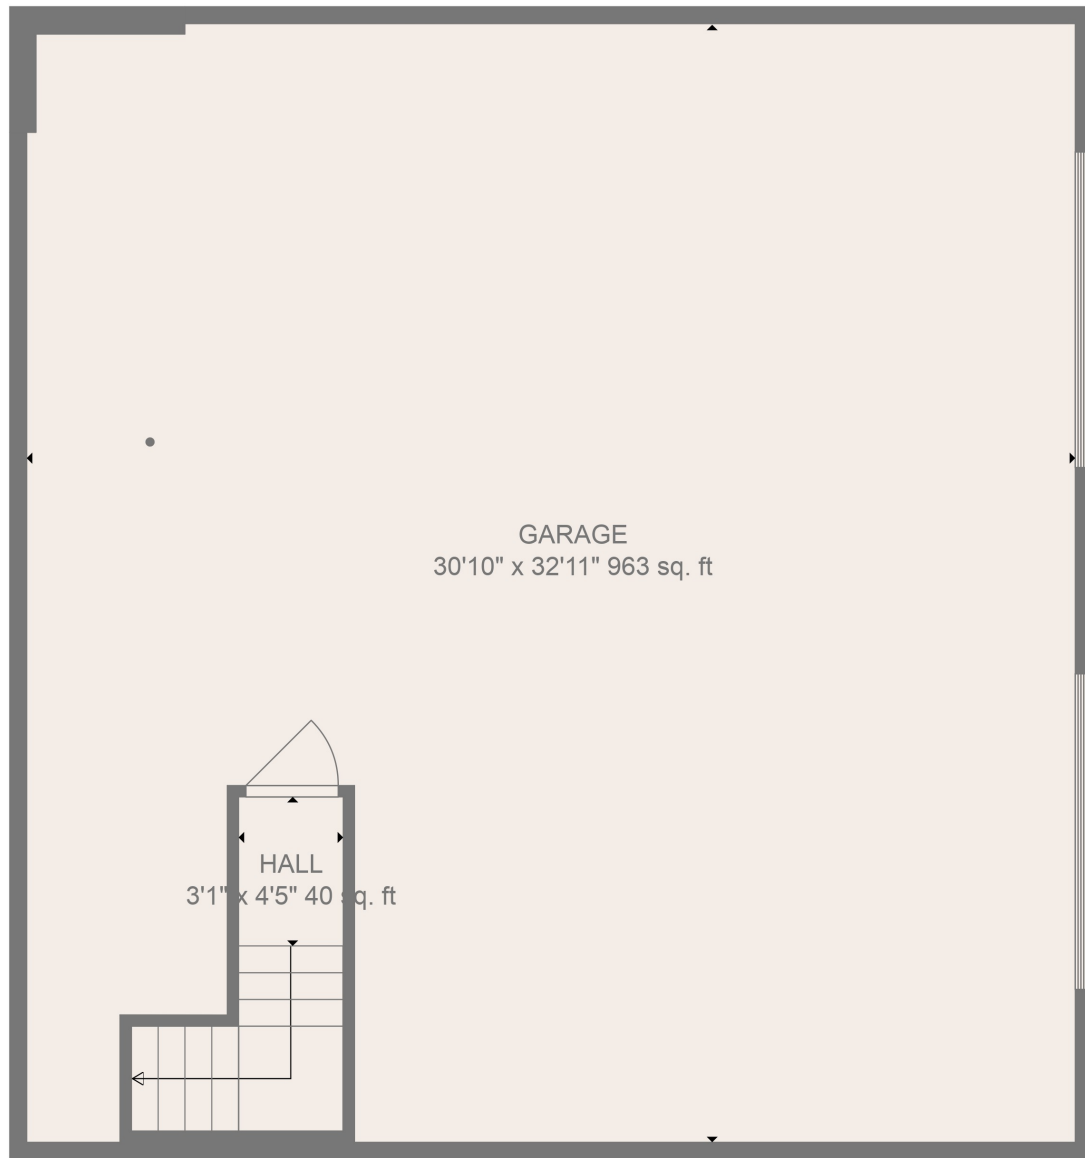

FLOOR 2

FLOOR 3

FLOOR 1

Total scanned area: 5407 sq. ft

SIZES AND DIMENSIONS ARE APPROXIMATE, ACTUAL MAY VARY.

Total scanned area: 5407 sq. ft

SIZES AND DIMENSIONS ARE APPROXIMATE, ACTUAL MAY VARY.

Total scanned area: 5407 sq. ft

SIZES AND DIMENSIONS ARE APPROXIMATE, ACTUAL MAY VARY.

GARAGE
30'10" x 32'11" 963 sq. ft

HALL
3'1" x 4'5" 40 sq. ft

Total scanned area: 5407 sq. ft

SIZES AND DIMENSIONS ARE APPROXIMATE, ACTUAL MAY VARY.