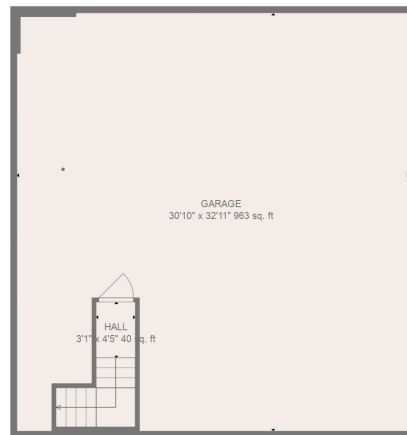

FLOOR 2

FLOOR 3

FLOOR 1

Total scanned area: 5407 sq. ft

SIZES AND DIMENSIONS ARE APPROXIMATE, ACTUAL MAY VARY.

Total scanned area: 5407 sq. ft

SIZES AND DIMENSIONS ARE APPROXIMATE, ACTUAL MAY VARY.

Total scanned area: 5407 sq. ft

SIZES AND DIMENSIONS ARE APPROXIMATE, ACTUAL MAY VARY.

GARAGE
30'10" x 32'11" 963 sq. ft

HALL
3'1" x 4'5" 40 sq. ft

Total scanned area: 5407 sq. ft

SIZES AND DIMENSIONS ARE APPROXIMATE, ACTUAL MAY VARY.