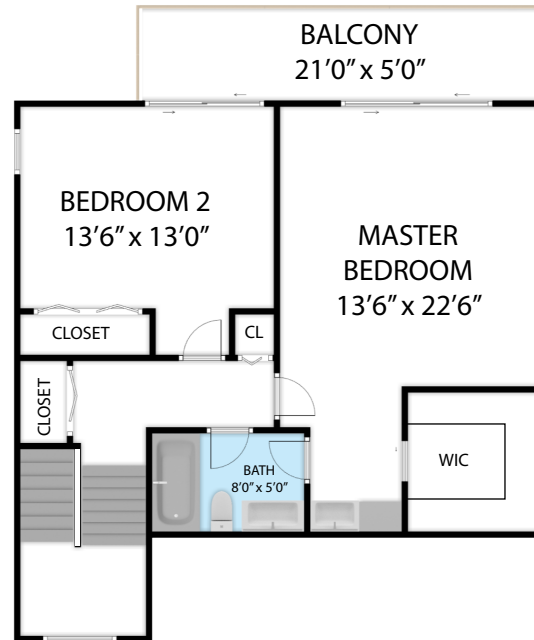

FIRST LEVEL

SECOND LEVEL

GROUND LEVEL

1200 Gulf Drive North, Bradenton Beach, FL, USA, 34217

TOTAL APPROX. FLOOR AREA 1,249 SQ.FT

Whilst every attempt has been made to ensure the accuracy of the floor plan contained here, measurements of doors, windows, rooms and any other items are approximate and no responsibility is taken for any error, omission, or misstatement. This plan is for illustrative purposes only and should be used as such by any prospective purchaser.