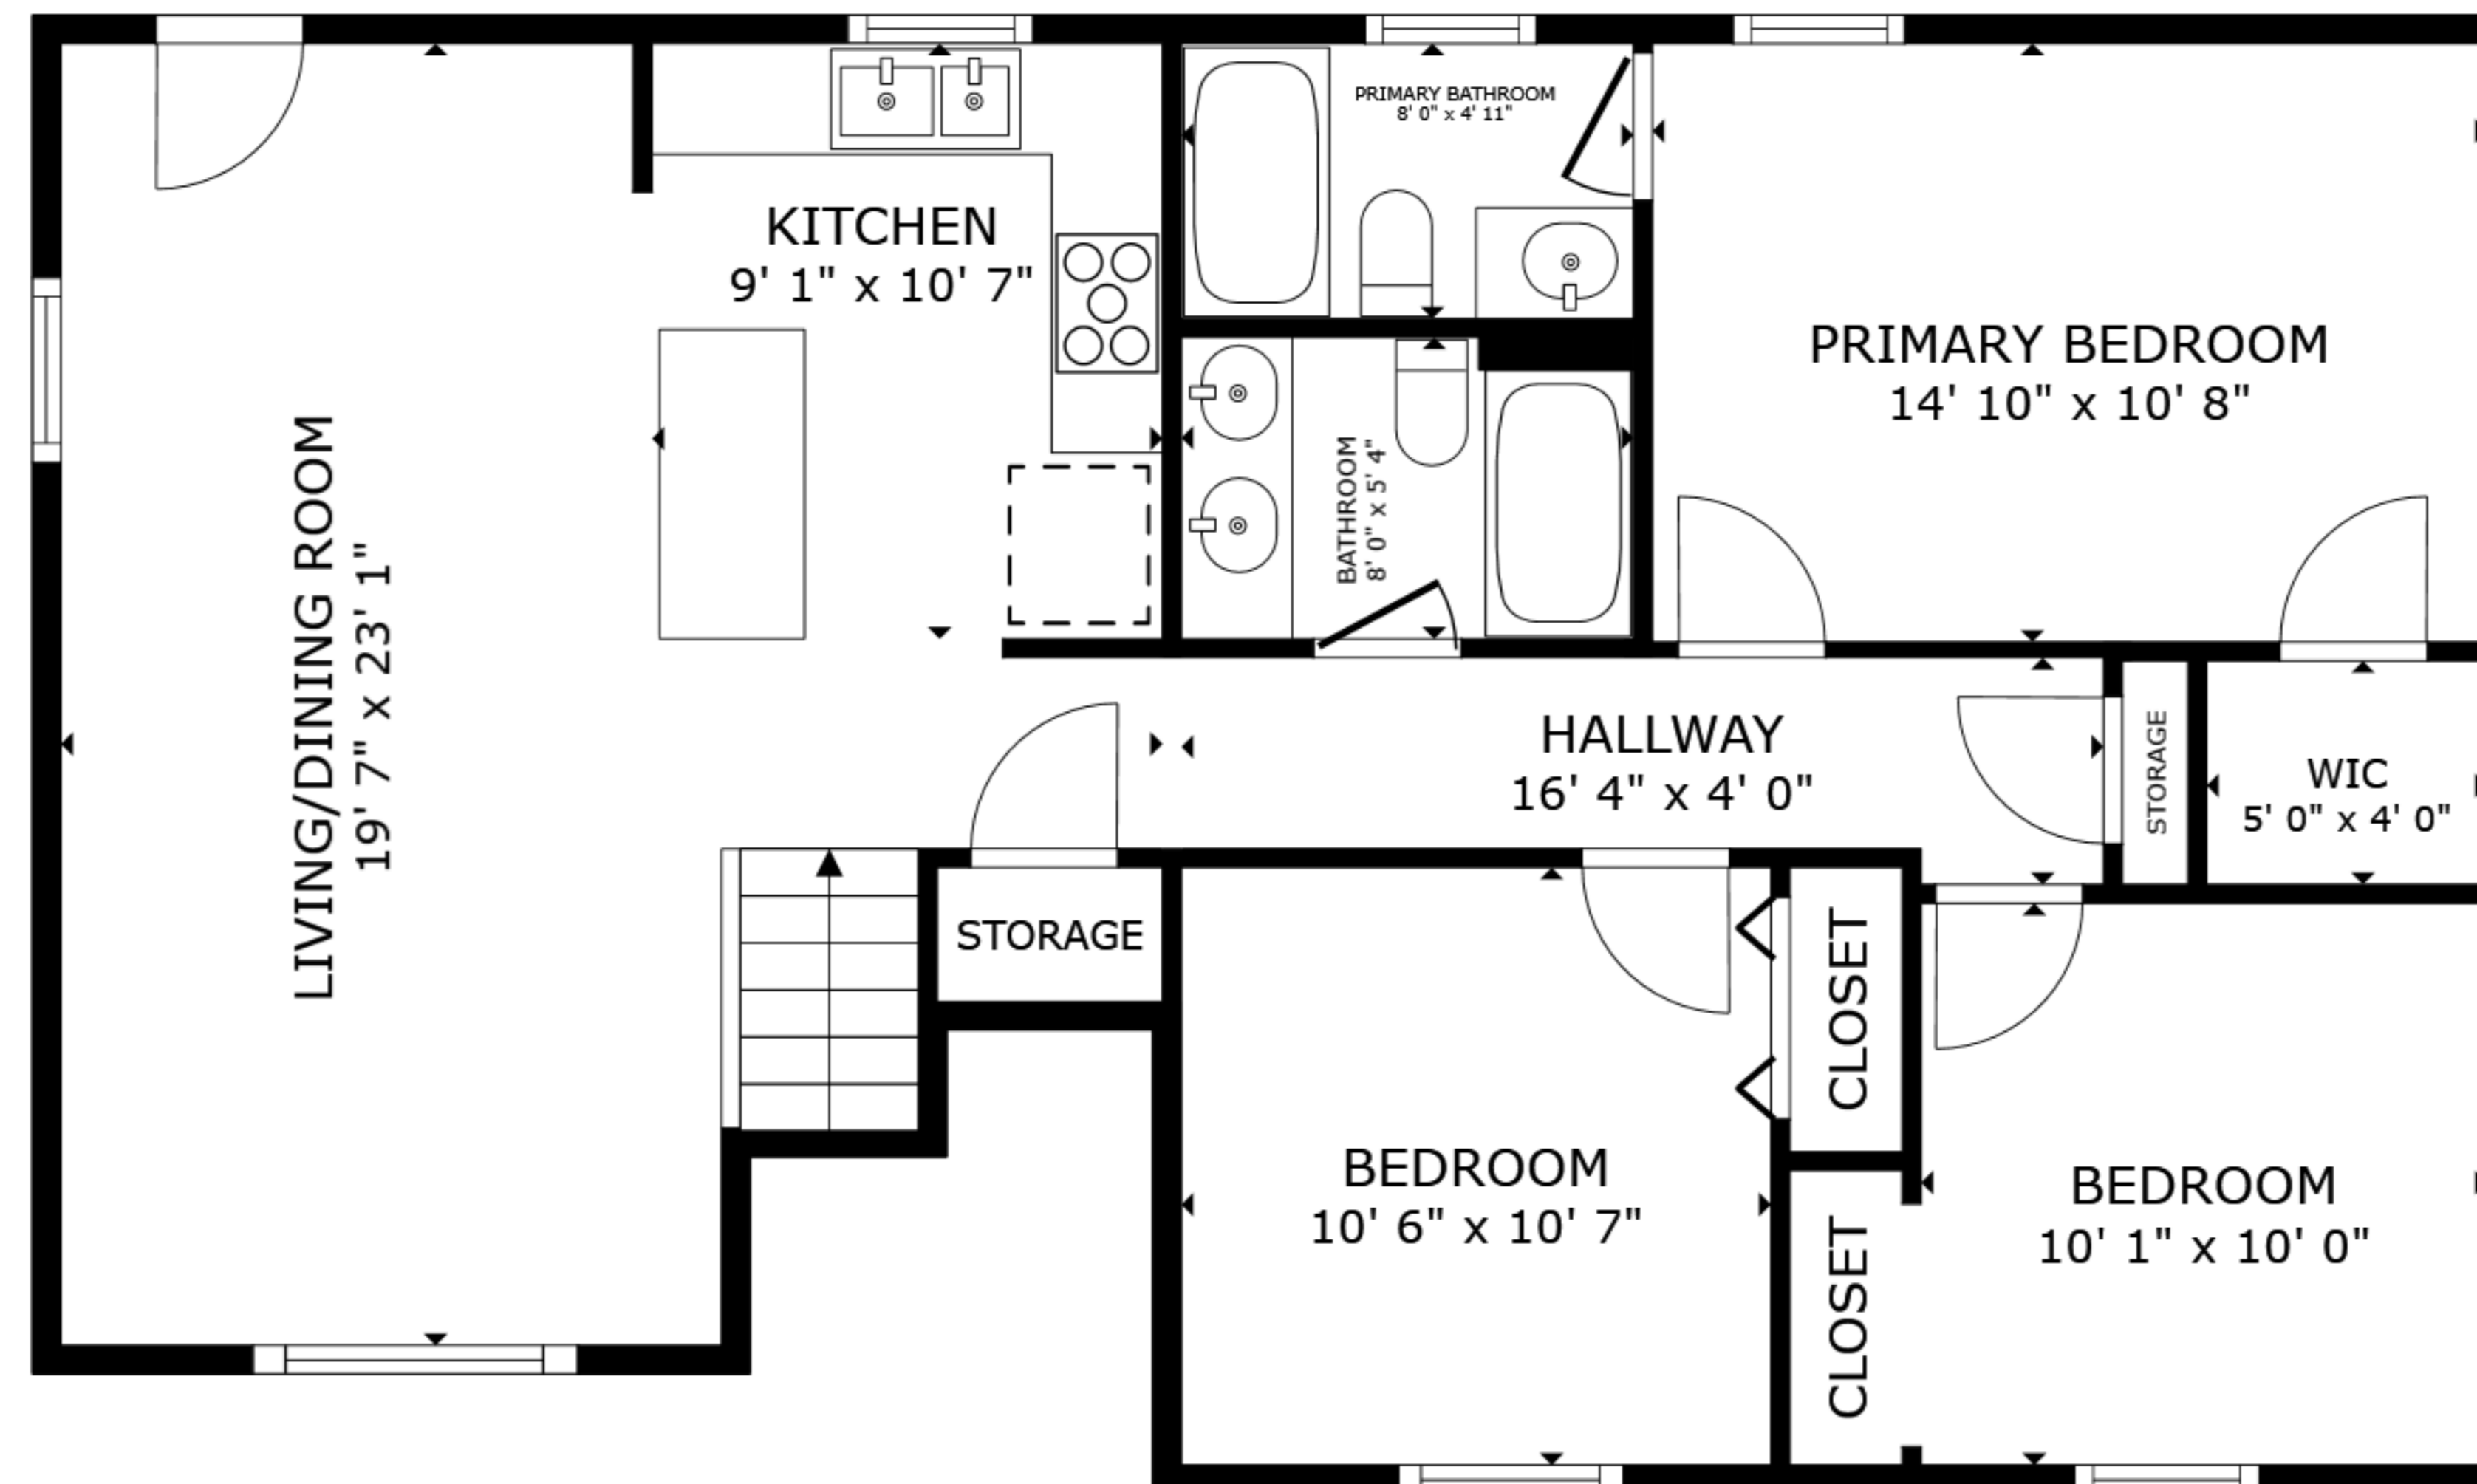

FLOOR 1

FLOOR 2

GROSS INTERNAL AREA  
 FLOOR 1 488 sq.ft. FLOOR 2 1,003 sq.ft.  
 EXCLUDED AREAS : GARAGE 479 sq.ft.  
 TOTAL : 1,491 sq.ft.

SIZES AND DIMENSIONS ARE APPROXIMATE, ACTUAL MAY VARY.