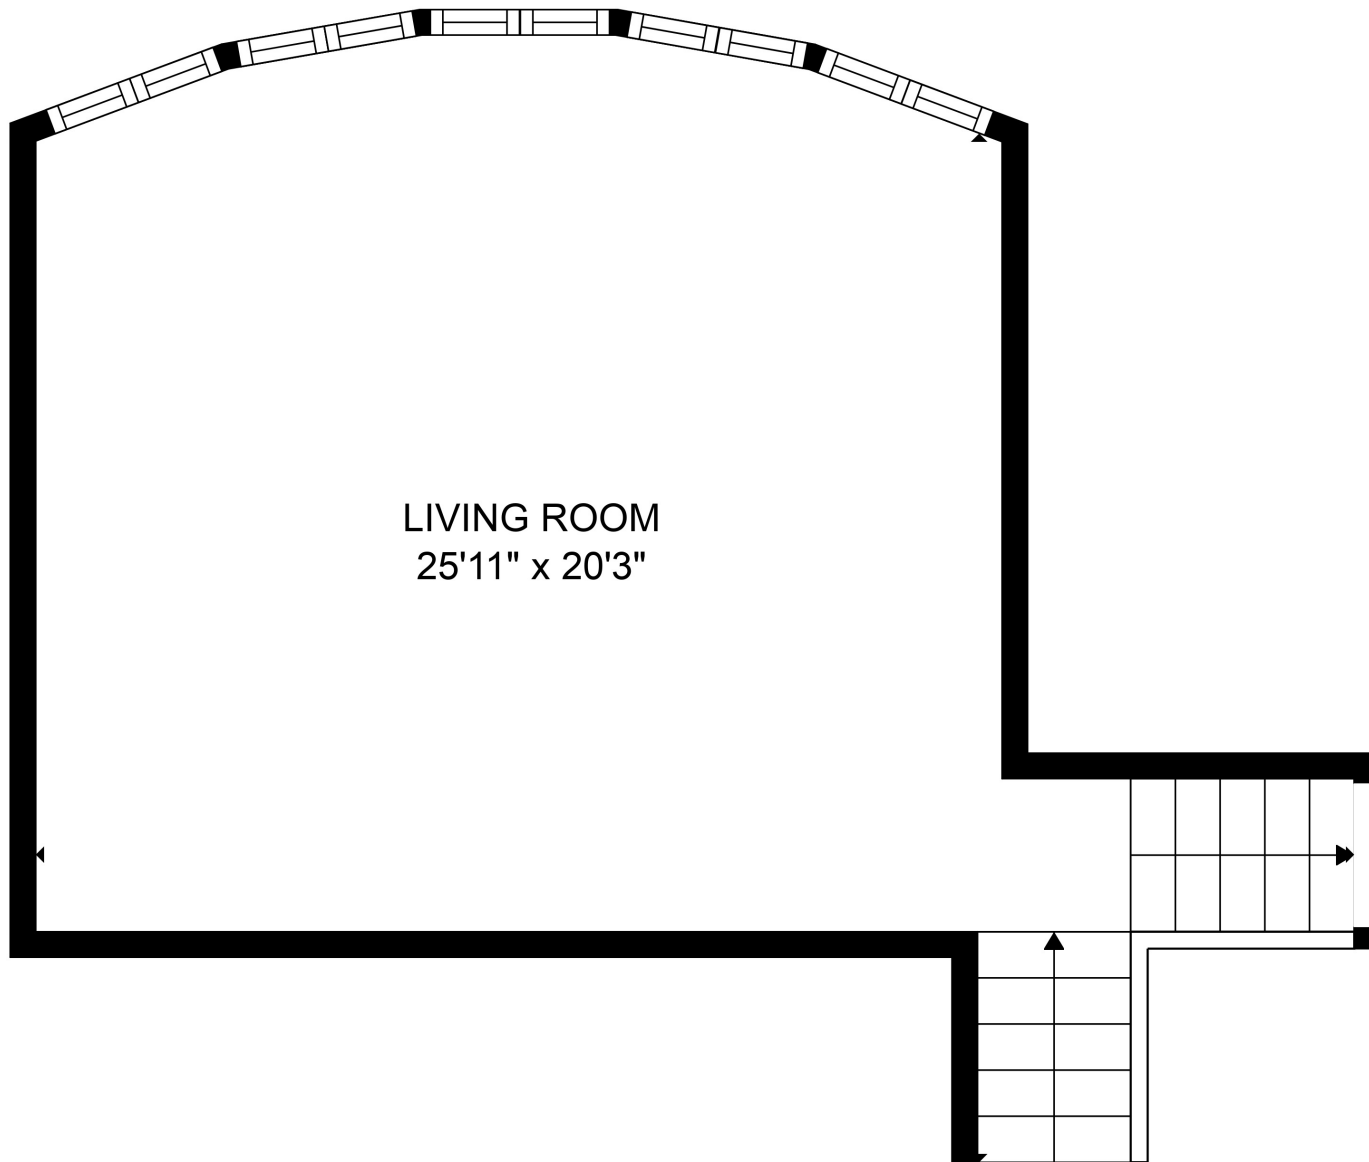

Floor plans are intended to give a general indication of the property layout. Sizes and dimensions are estimate, Actual may vary.

GROSS INTERNAL AREA  
 Below Ground: 236 sq. ft, FLOOR 2: 1085 sq. ft, FLOOR 3: 356 sq. ft, FLOOR 4: 1555 sq. ft  
 EXCLUDED AREAS: ELECTRICAL ROOM: 41 sq. ft, UNDEFINED: 11 sq. ft, GARAGE: 430 sq. ft  
 TOTAL: 3232 sq. ft

Floor plans are intended to give a general indication of the property layout. Sizes and dimensions are estimate, Actual may vary.

LIVING ROOM  
25'11" x 20'3"

GROSS INTERNAL AREA  
Below Ground: 236 sq. ft, FLOOR 2: 1085 sq. ft, FLOOR 3: 356 sq. ft, FLOOR 4: 1555 sq. ft  
EXCLUDED AREAS: ELECTRICAL ROOM: 41 sq. ft, UNDEFINED: 11 sq. ft, GARAGE: 430 sq. ft  
TOTAL: 3232 sq. ft

Floor plans are intended to give a general indication of the property layout. Sizes and dimensions are estimate, Actual may vary.

GARAGE  
20'0" x 21'6"

FOYER  
10'2" x 25'0"

FAMILY ROOM  
19'3" x 15'6"

EAT-IN KITCHEN  
18'3" x 11'9"

Floor plans are intended to give a general indication of the property layout. Sizes and dimensions are estimate, Actual may vary.