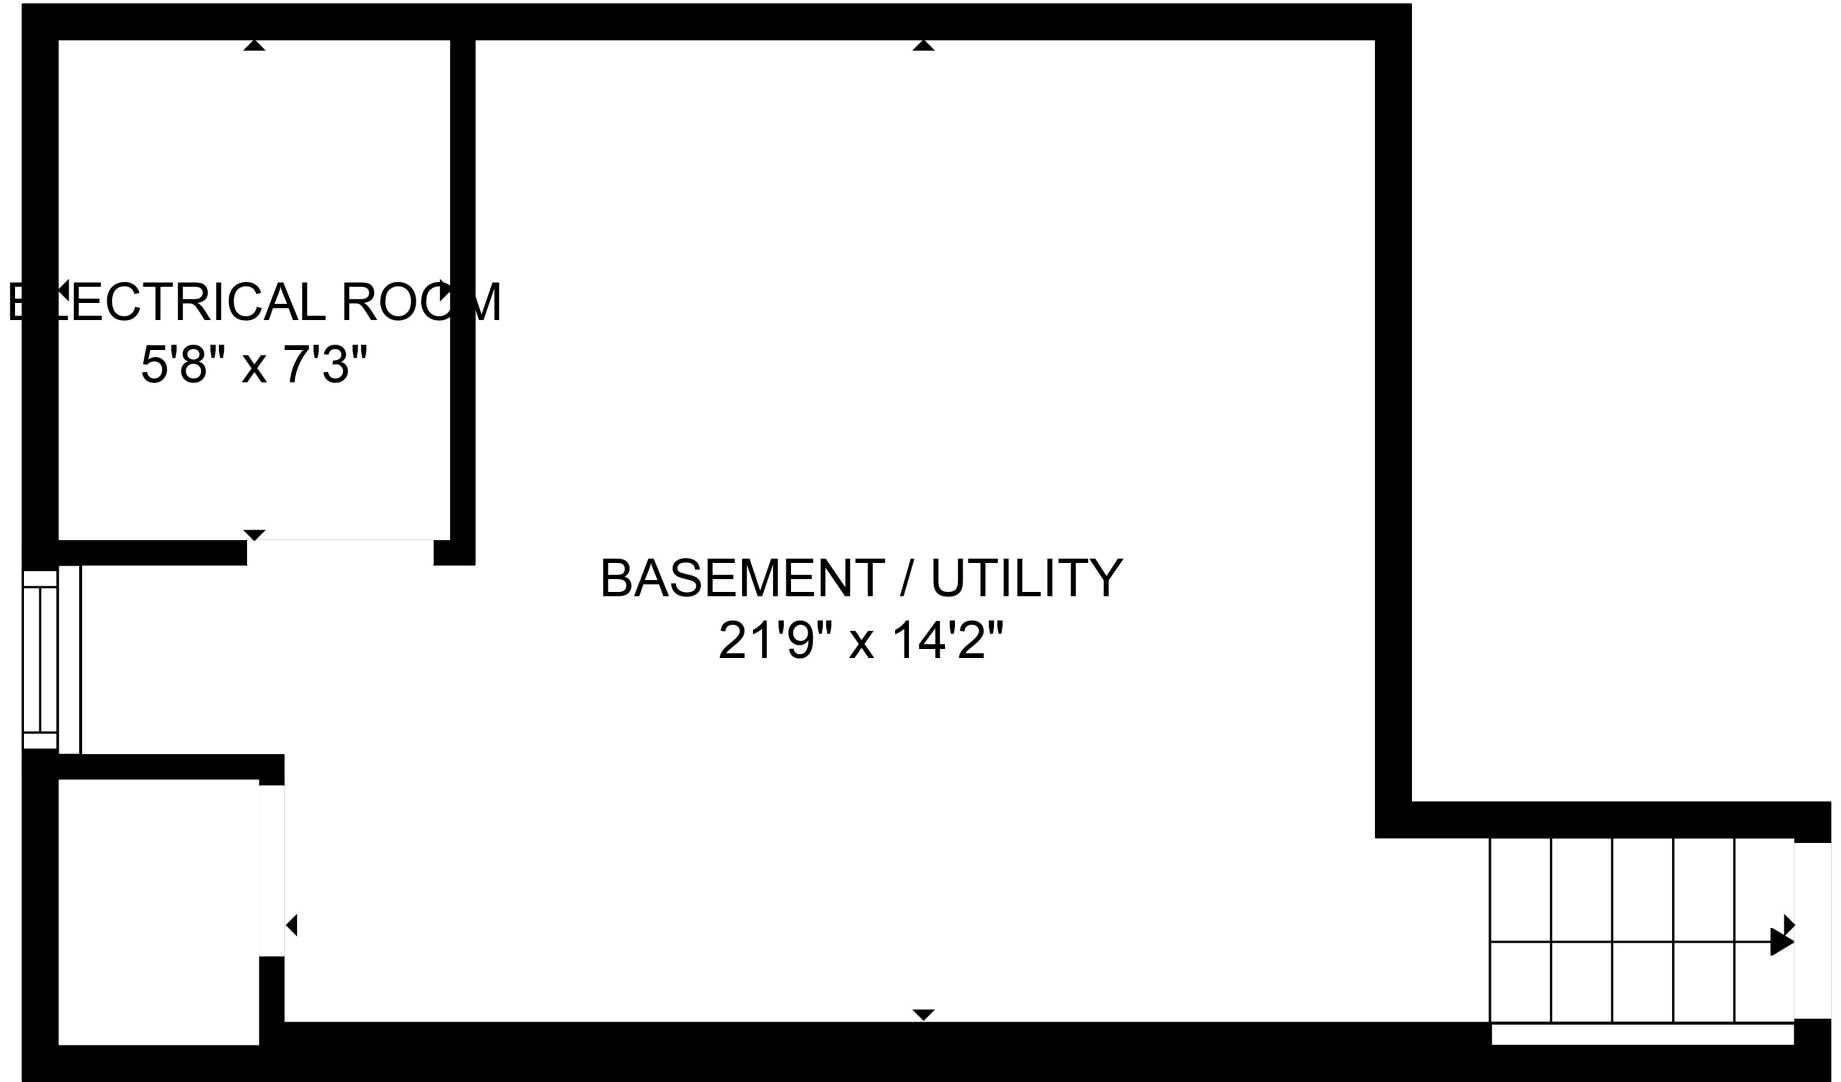

Floor plans are intended to give a general indication of the property layout. Sizes and dimensions are estimate, Actual may vary.

LIVING ROOM  
25'11" x 20'3"

GROSS INTERNAL AREA  
Below Ground: 236 sq. ft, FLOOR 2: 1085 sq. ft, FLOOR 3: 356 sq. ft, FLOOR 4: 1555 sq. ft  
EXCLUDED AREAS: ELECTRICAL ROOM: 41 sq. ft, UNDEFINED: 11 sq. ft, GARAGE: 430 sq. ft  
TOTAL: 3232 sq. ft

Floor plans are intended to give a general indication of the property layout. Sizes and dimensions are estimate, Actual may vary.

GARAGE  
20'0" x 21'6"

FOYER  
10'2" x 25'0"

FAMILY ROOM  
19'3" x 15'6"

EAT-IN KITCHEN  
18'3" x 11'9"

Floor plans are intended to give a general indication of the property layout. Sizes and dimensions are estimate, Actual may vary.

GROSS INTERNAL AREA  
Below Ground: 236 sq. ft, FLOOR 2: 1085 sq. ft, FLOOR 3: 356 sq. ft, FLOOR 4: 1555 sq. ft  
EXCLUDED AREAS: ELECTRICAL ROOM: 41 sq. ft, UNDEFINED: 11 sq. ft, GARAGE: 430 sq. ft  
TOTAL: 3232 sq. ft

Floor plans are intended to give a general indication of the property layout. Sizes and dimensions are estimate, Actual may vary.