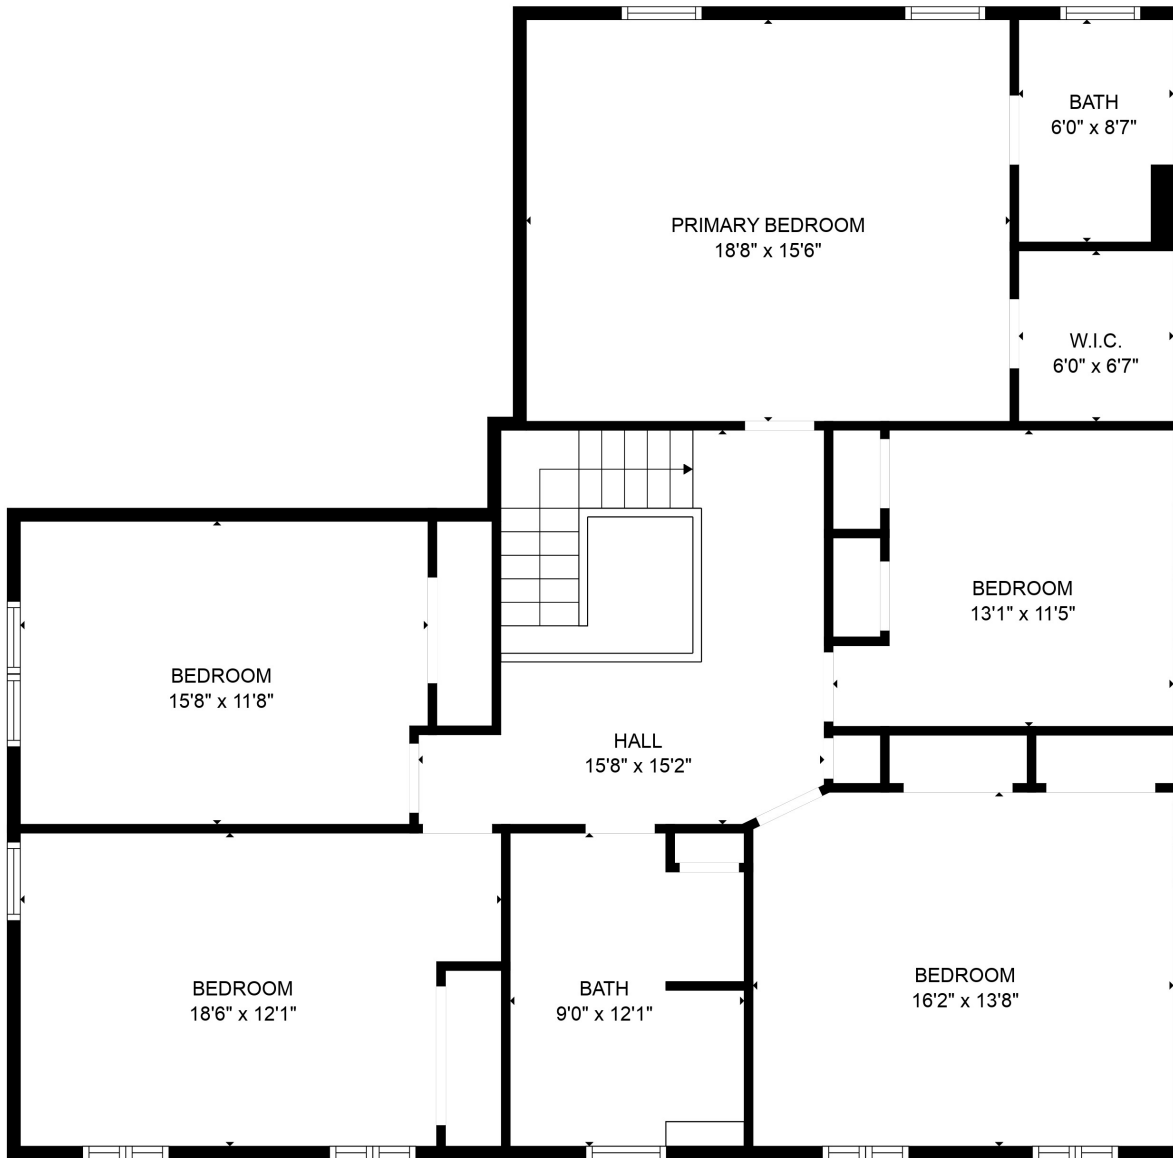

Floor plans are intended to give a general indication of the property layout. Sizes and dimensions are estimate, Actual may vary.

GROSS INTERNAL AREA  
 Below Ground: 236 sq. ft, FLOOR 2: 1085 sq. ft, FLOOR 3: 356 sq. ft, FLOOR 4: 1555 sq. ft  
 EXCLUDED AREAS: ELECTRICAL ROOM: 41 sq. ft, UNDEFINED: 11 sq. ft, GARAGE: 430 sq. ft  
 TOTAL: 3232 sq. ft

Floor plans are intended to give a general indication of the property layout. Sizes and dimensions are estimate, Actual may vary.

LIVING ROOM  
25'11" x 20'3"

GROSS INTERNAL AREA  
Below Ground: 236 sq. ft, FLOOR 2: 1085 sq. ft, FLOOR 3: 356 sq. ft, FLOOR 4: 1555 sq. ft  
EXCLUDED AREAS: ELECTRICAL ROOM: 41 sq. ft, UNDEFINED: 11 sq. ft, GARAGE: 430 sq. ft  
TOTAL: 3232 sq. ft

Floor plans are intended to give a general indication of the property layout. Sizes and dimensions are estimate, Actual may vary.

GARAGE  
20'0" x 21'6"

FOYER  
10'2" x 25'0"

FAMILY ROOM  
19'3" x 15'6"

EAT-IN KITCHEN  
18'3" x 11'9"

Floor plans are intended to give a general indication of the property layout. Sizes and dimensions are estimate, Actual may vary.