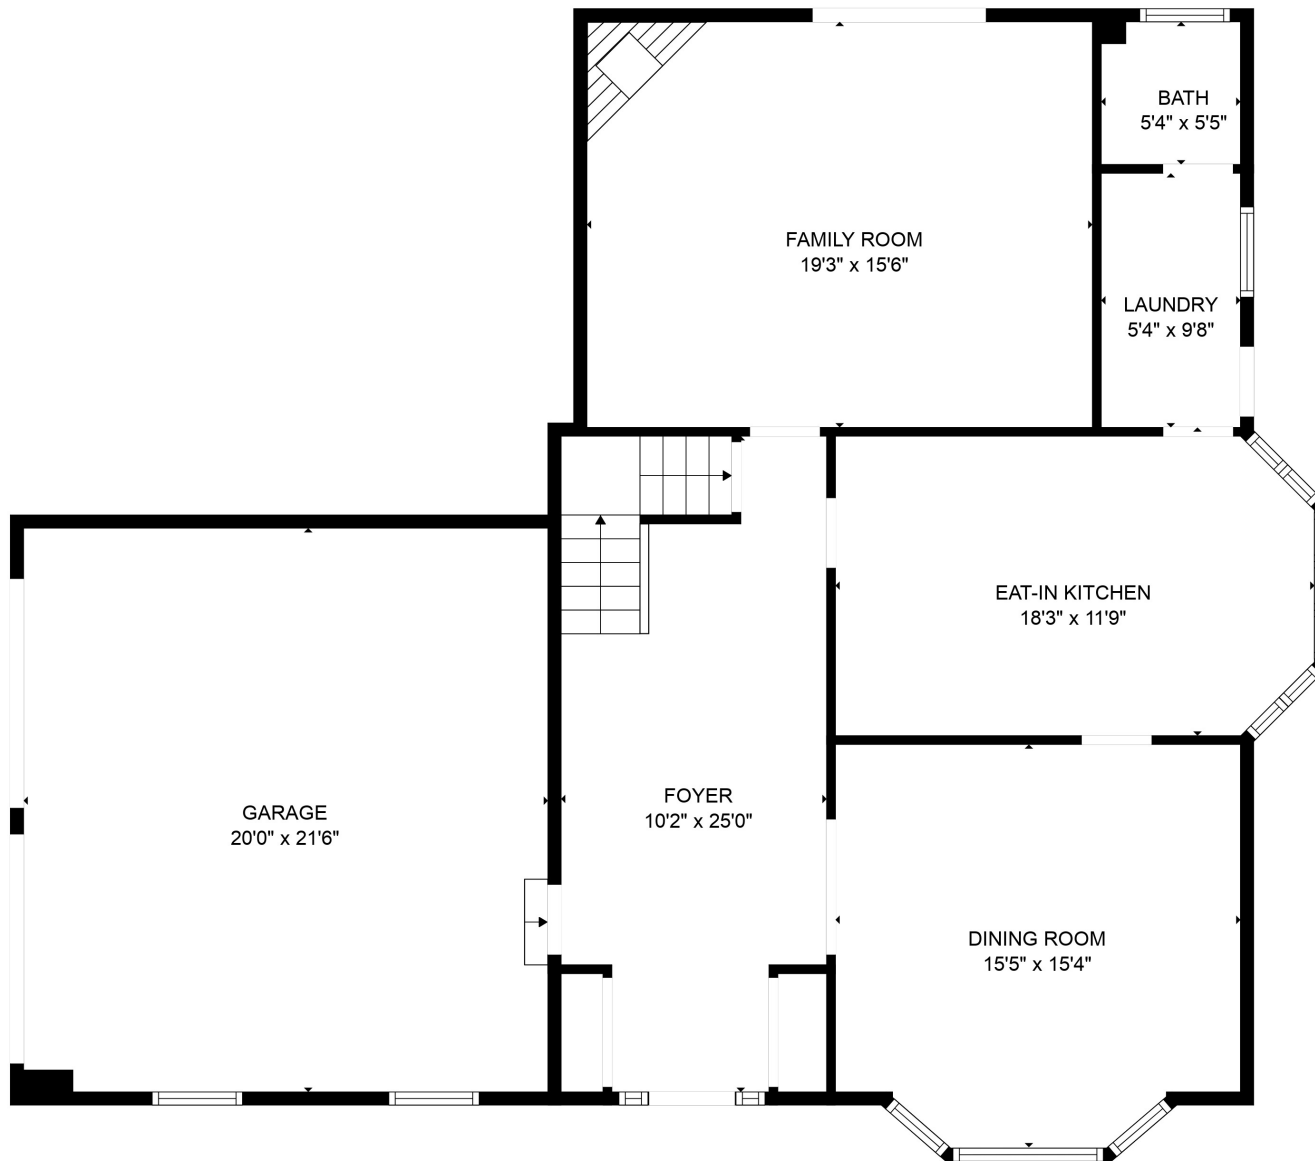

Floor plans are intended to give a general indication of the property layout. Sizes and dimensions are estimate, Actual may vary.

GROSS INTERNAL AREA  
 Below Ground: 236 sq. ft, FLOOR 2: 1085 sq. ft, FLOOR 3: 356 sq. ft, FLOOR 4: 1555 sq. ft  
 EXCLUDED AREAS: ELECTRICAL ROOM: 41 sq. ft, UNDEFINED: 11 sq. ft, GARAGE: 430 sq. ft  
 TOTAL: 3232 sq. ft

Floor plans are intended to give a general indication of the property layout. Sizes and dimensions are estimate, Actual may vary.

LIVING ROOM  
25'11" x 20'3"

GROSS INTERNAL AREA  
Below Ground: 236 sq. ft, FLOOR 2: 1085 sq. ft, FLOOR 3: 356 sq. ft, FLOOR 4: 1555 sq. ft  
EXCLUDED AREAS: ELECTRICAL ROOM: 41 sq. ft, UNDEFINED: 11 sq. ft, GARAGE: 430 sq. ft  
TOTAL: 3232 sq. ft

Floor plans are intended to give a general indication of the property layout. Sizes and dimensions are estimate, Actual may vary.

GARAGE  
20'0" x 21'6"

FOYER  
10'2" x 25'0"

FAMILY ROOM  
19'3" x 15'6"

EAT-IN KITCHEN  
18'3" x 11'9"

Floor plans are intended to give a general indication of the property layout. Sizes and dimensions are estimate, Actual may vary.