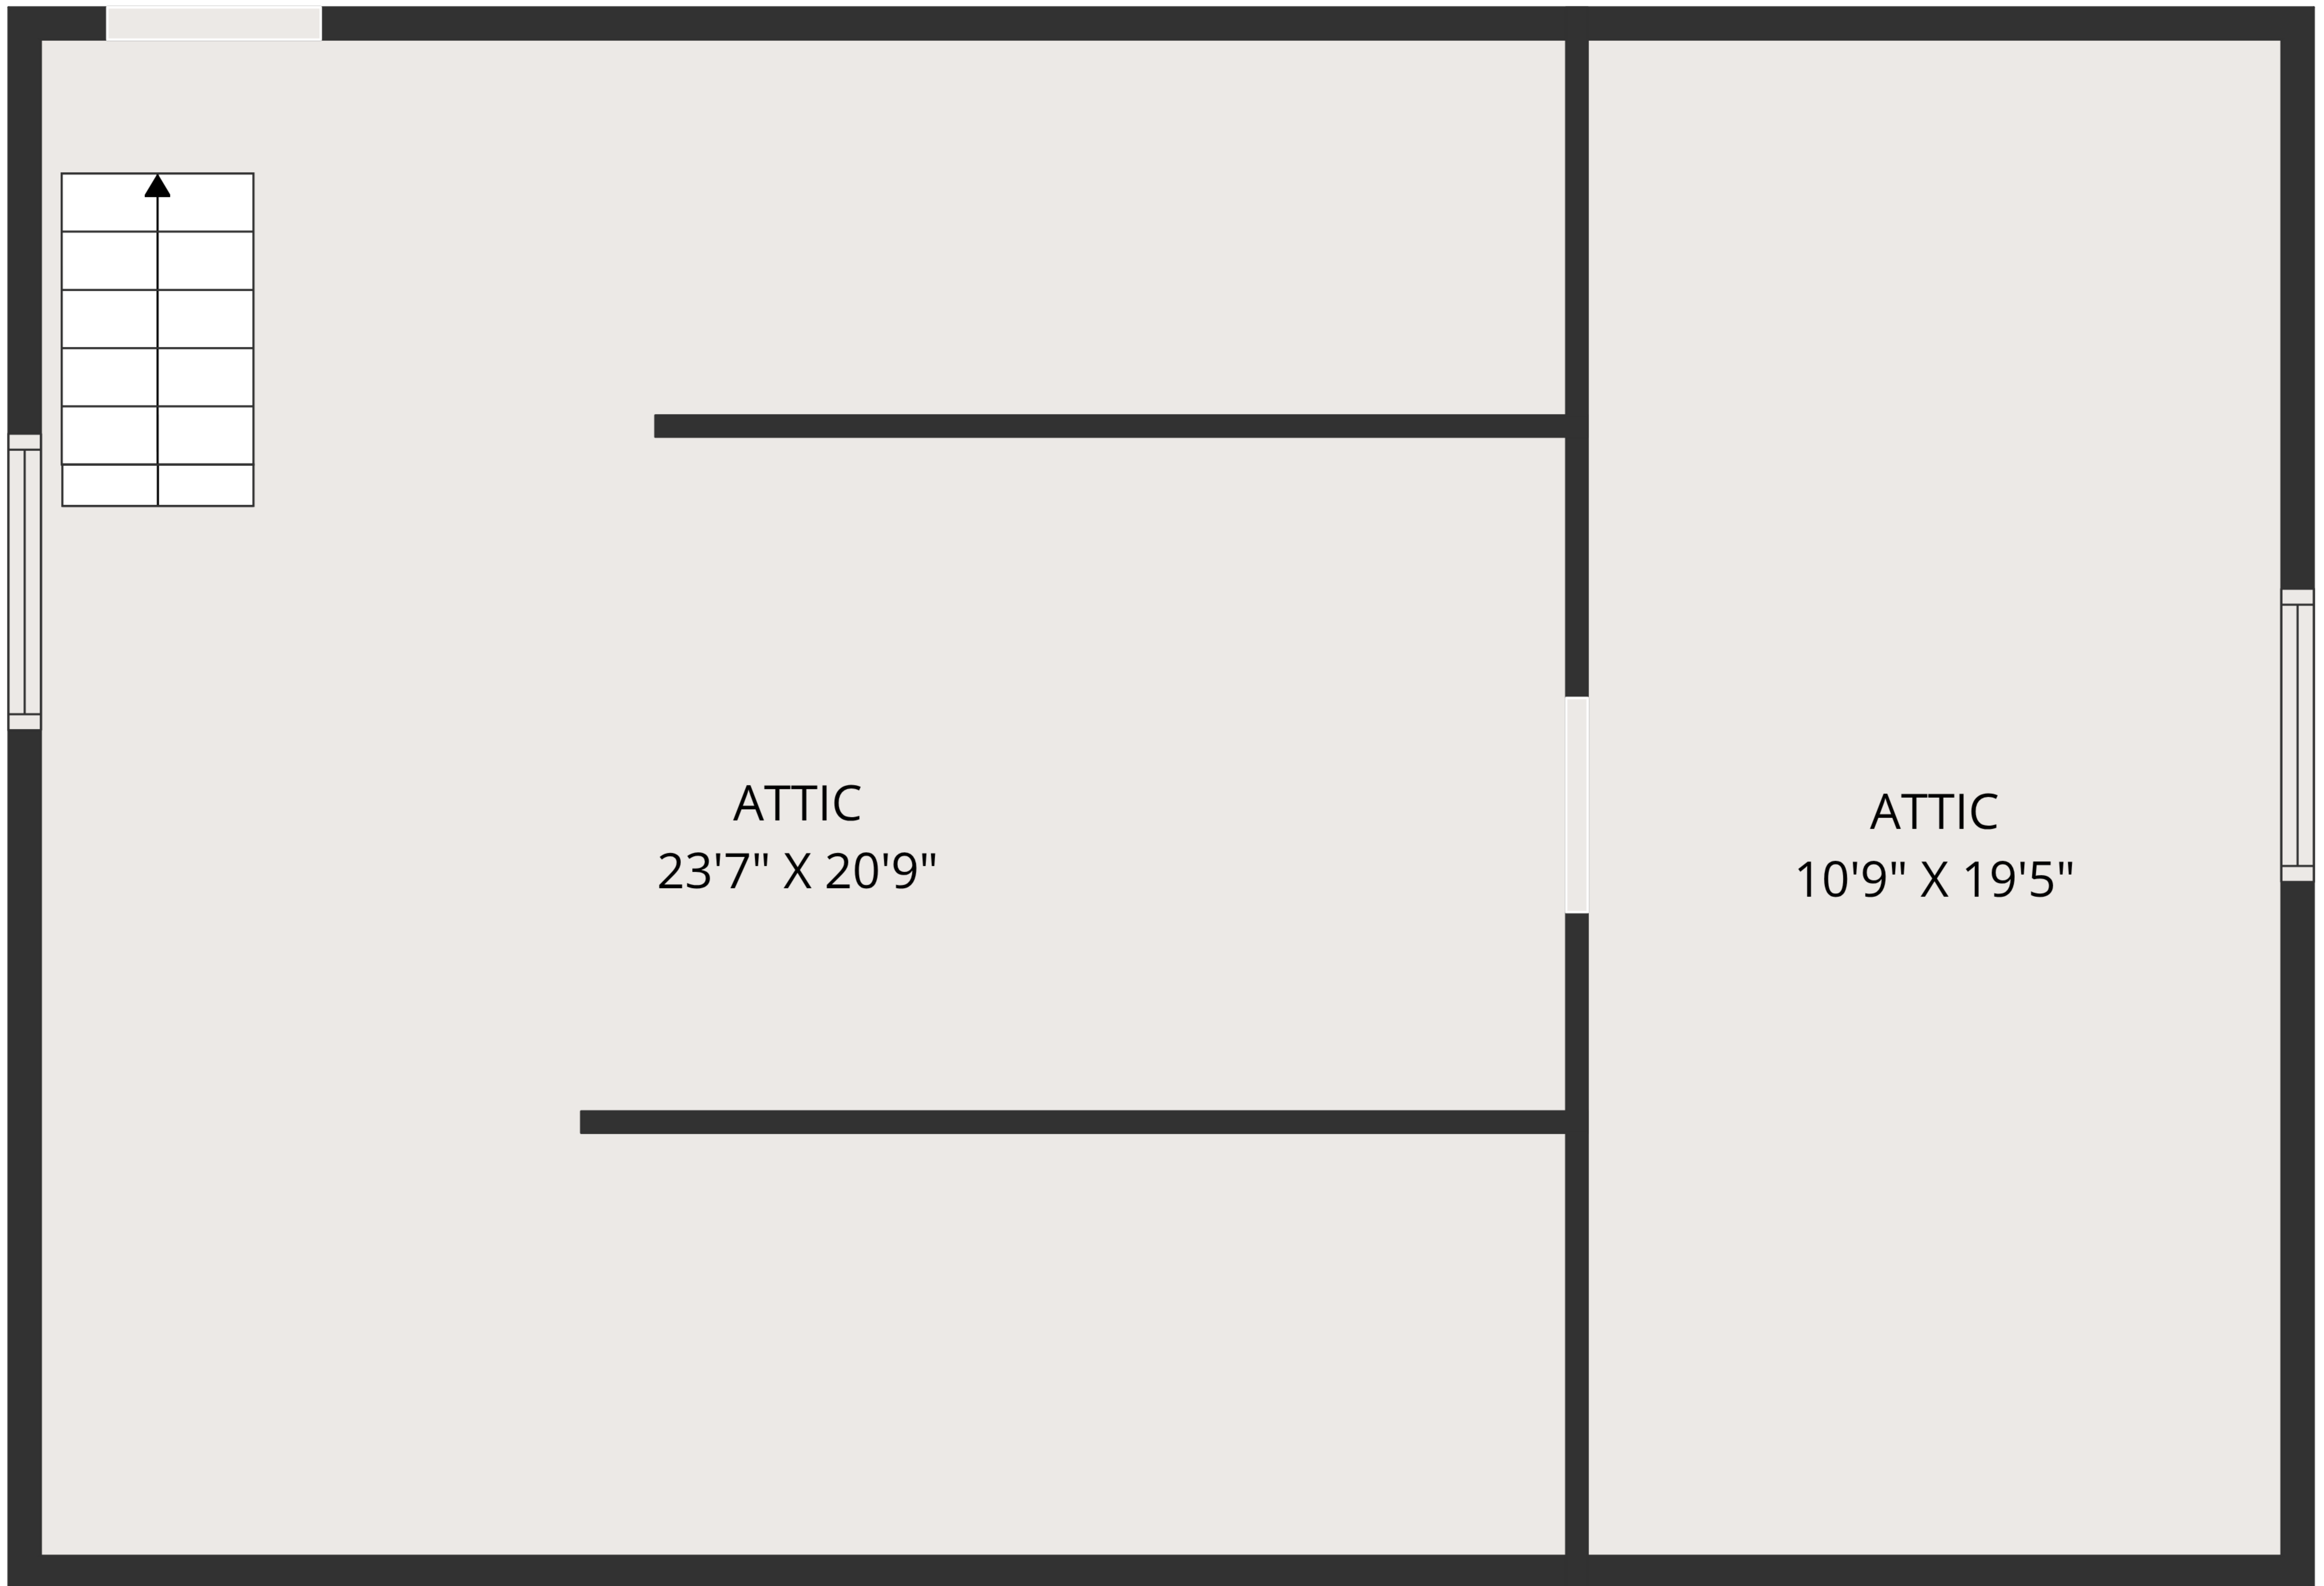

TOTAL: 1419 sq. ft

1st floor: 1419 sq. ft, 2nd floor: 0 sq. ft

EXCLUDED AREAS: STORAGE: 269 sq. ft, GARAGE: 249 sq. ft, UTILITY: 61 sq. ft,
 LOW CEILING: 107 sq. ft, ATTIC: 703 sq. ft, WALLS: 224 sq. ft

MEASUREMENTS ARE DEEMED HIGHLY RELIABLE BUT NOT GUARANTEED.

TOTAL: 1419 sq. ft

1st floor: 1419 sq. ft, 2nd floor: 0 sq. ft

EXCLUDED AREAS: STORAGE: 269 sq. ft, GARAGE: 249 sq. ft, UTILITY: 61 sq. ft,
LOW CEILING: 107 sq. ft, ATTIC: 703 sq. ft, WALLS: 224 sq. ft

MEASUREMENTS ARE DEEMED HIGHLY RELIABLE BUT NOT GUARANTEED.

1ST FLOOR

2ND FLOOR

TOTAL: 1419 sq. ft

1st floor: 1419 sq. ft, 2nd floor: 0 sq. ft

EXCLUDED AREAS: STORAGE: 269 sq. ft, GARAGE: 249 sq. ft, UTILITY: 61 sq. ft,
 LOW CEILING: 107 sq. ft, ATTIC: 703 sq. ft, WALLS: 224 sq. ft