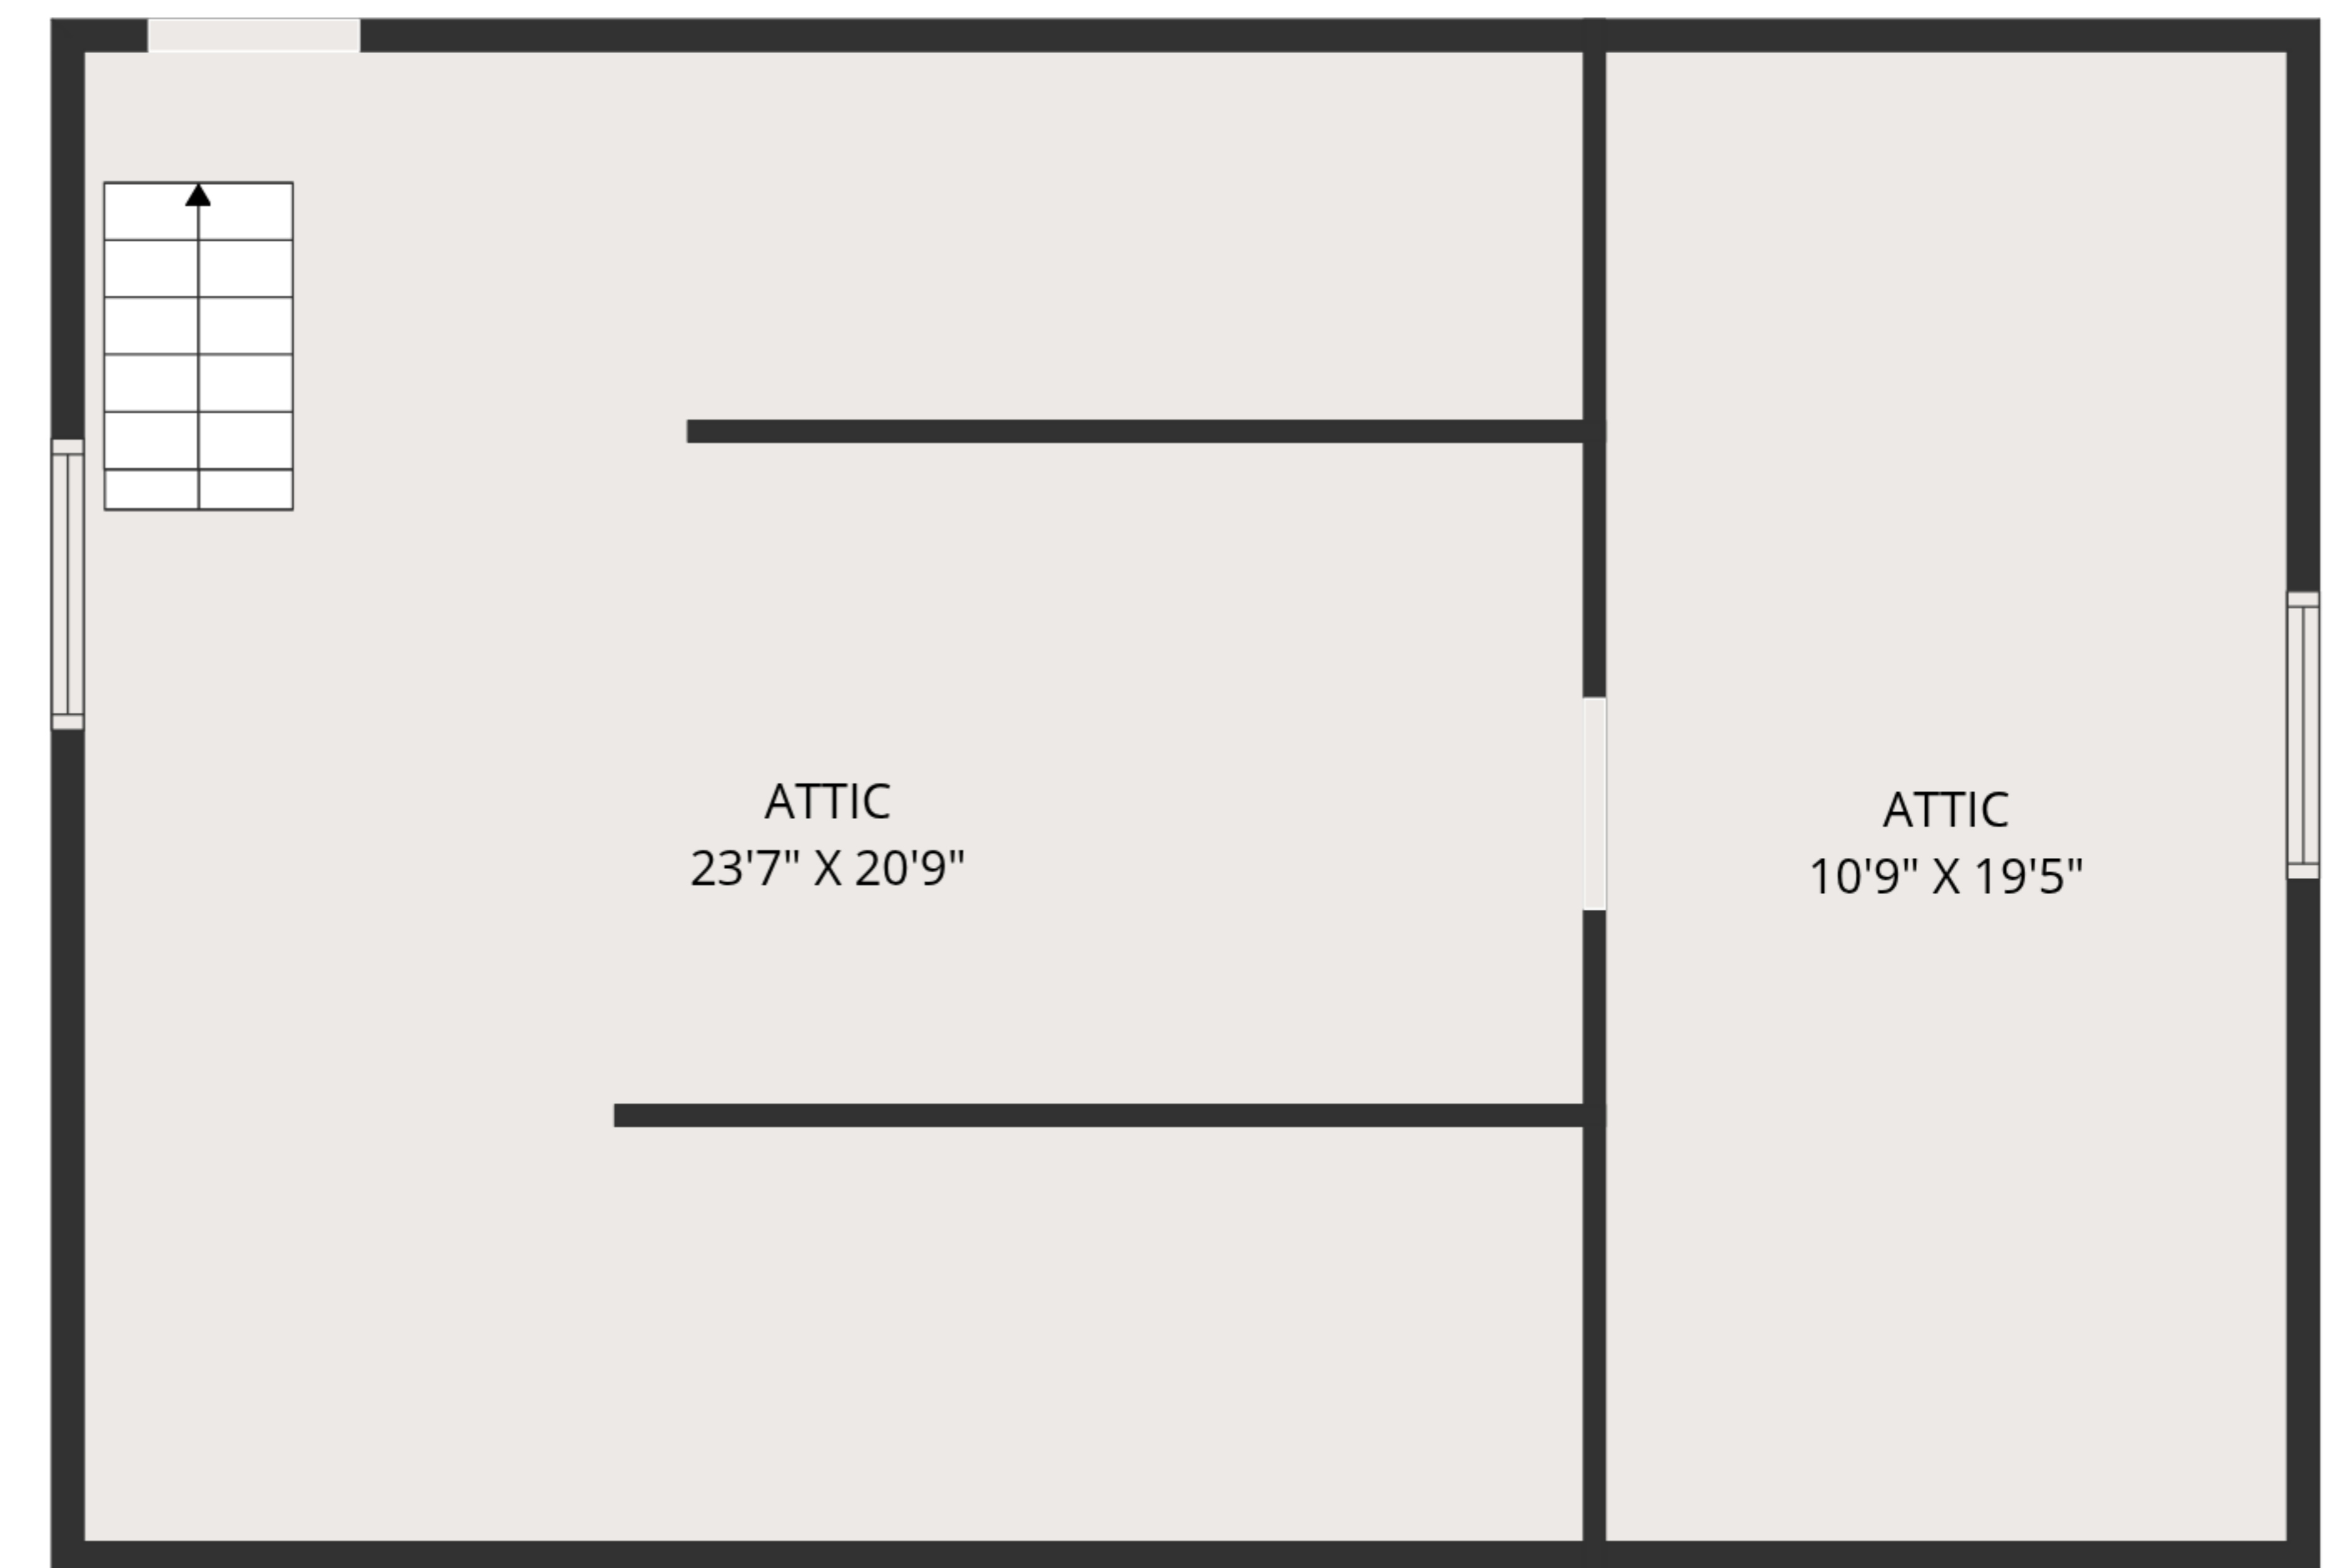

TOTAL: 1419 sq. ft

1st floor: 1419 sq. ft, 2nd floor: 0 sq. ft

EXCLUDED AREAS: STORAGE: 269 sq. ft, GARAGE: 249 sq. ft, UTILITY: 61 sq. ft,
 LOW CEILING: 107 sq. ft, ATTIC: 703 sq. ft, WALLS: 224 sq. ft

MEASUREMENTS ARE DEEMED HIGHLY RELIABLE BUT NOT GUARANTEED.

TOTAL: 1419 sq. ft

1st floor: 1419 sq. ft, 2nd floor: 0 sq. ft

EXCLUDED AREAS: STORAGE: 269 sq. ft, GARAGE: 249 sq. ft, UTILITY: 61 sq. ft,
LOW CEILING: 107 sq. ft, ATTIC: 703 sq. ft, WALLS: 224 sq. ft

MEASUREMENTS ARE DEEMED HIGHLY RELIABLE BUT NOT GUARANTEED.

1ST FLOOR

2ND FLOOR

TOTAL: 1419 sq. ft

1st floor: 1419 sq. ft, 2nd floor: 0 sq. ft

EXCLUDED AREAS: STORAGE: 269 sq. ft, GARAGE: 249 sq. ft, UTILITY: 61 sq. ft,
 LOW CEILING: 107 sq. ft, ATTIC: 703 sq. ft, WALLS: 224 sq. ft