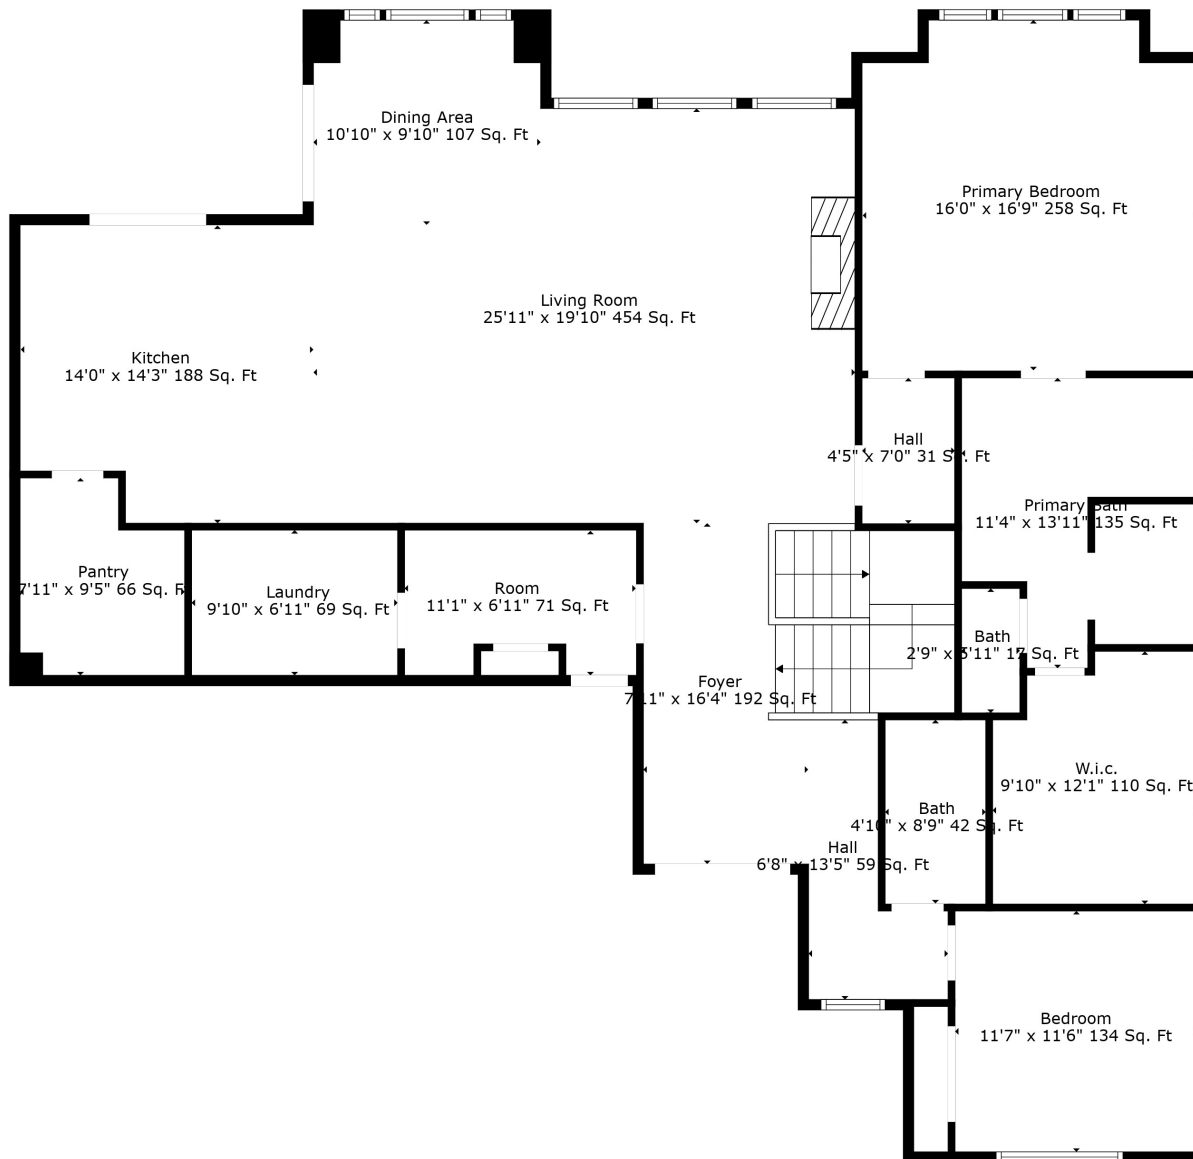

Total scanned area: 4196 sq. ft

Measurements Are Deemed Highly Reliable But Not Guaranteed.

Total scanned area: 4196 sq. ft

Measurements Are Deemed Highly Reliable But Not Guaranteed.

Total scanned area: 4196 sq. ft