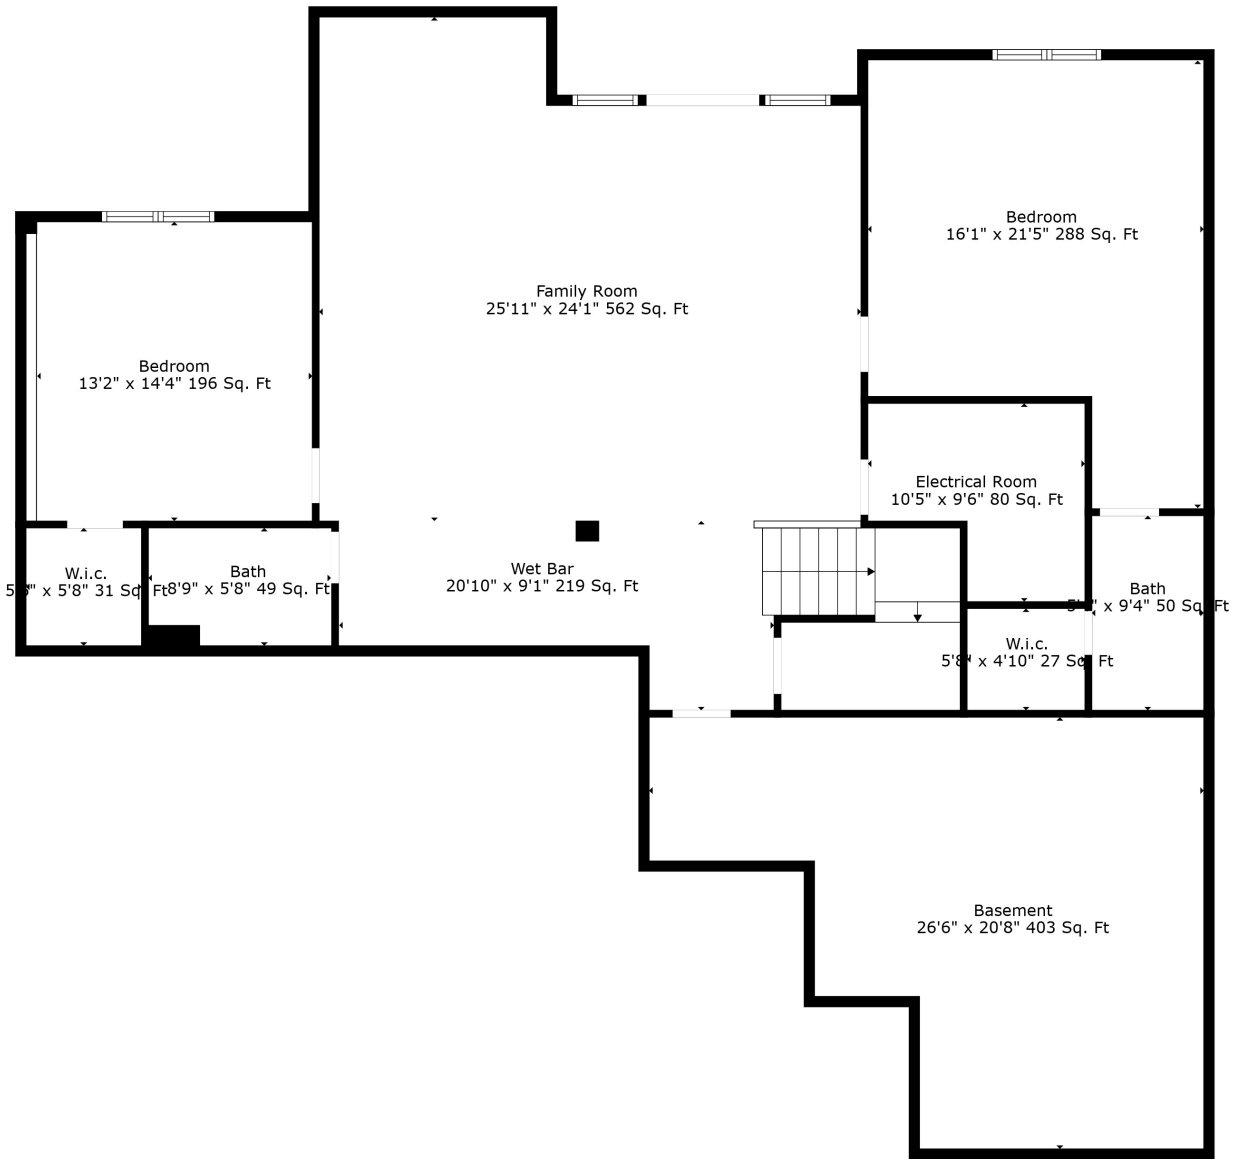

Total scanned area: 4196 sq. ft

Measurements Are Deemed Highly Reliable But Not Guaranteed.

Total scanned area: 4196 sq. ft

Measurements Are Deemed Highly Reliable But Not Guaranteed.

Total scanned area: 4196 sq. ft