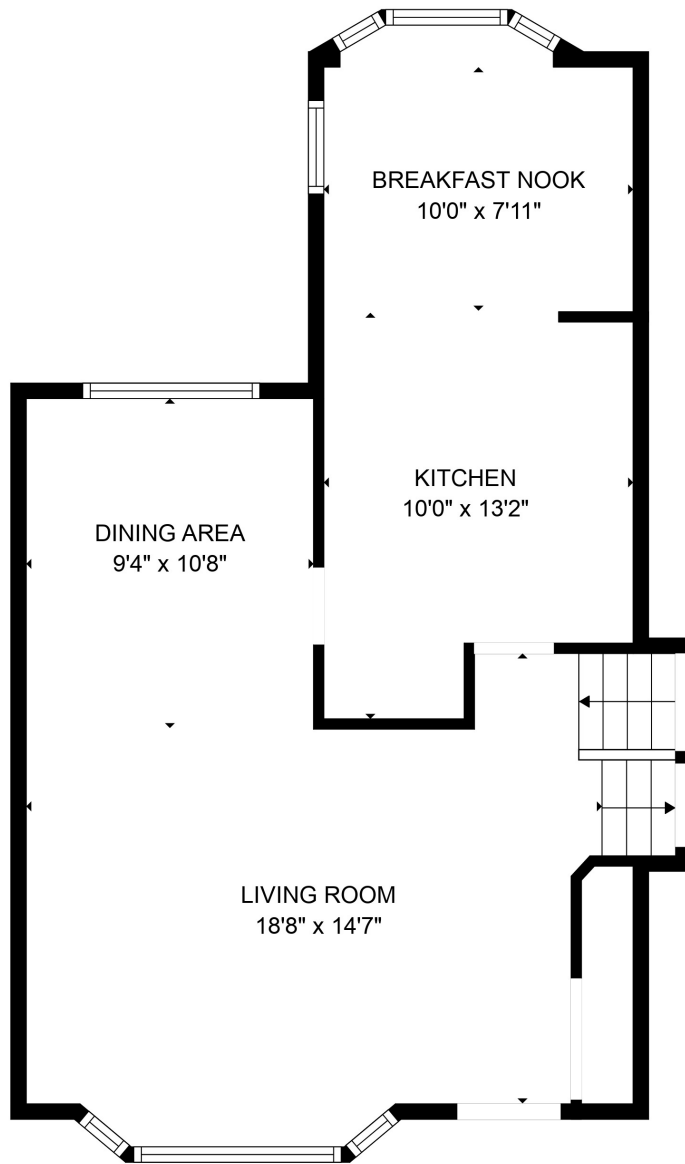

FLOOR 3

FLOOR 4

FLOOR 1

FLOOR 2

TOTAL: 1578 sq. ft

Below Ground: 0 sq. ft, FLOOR 2: 433 sq. ft, FLOOR 3: 580 sq. ft, FLOOR 4: 565 sq. ft
 EXCLUDED AREAS: UTILITY: 160 sq. ft, BASEMENT: 241 sq. ft, STORAGE: 64 sq. ft,
 GARAGE: 513 sq. ft, EMBEDDED WINDOW: 9 sq. ft

Floor plans are intended to give a general indication of the property layout. Sizes and dimensions are estimate, Actual may vary.

TOTAL: 1578 sq. ft

Below Ground: 0 sq. ft, FLOOR 2: 433 sq. ft, FLOOR 3: 580 sq. ft, FLOOR 4: 565 sq. ft

EXCLUDED AREAS: UTILITY: 160 sq. ft, BASEMENT: 241 sq. ft, STORAGE: 64 sq. ft,

GARAGE: 513 sq. ft, EMBEDDED WINDOW: 9 sq. ft

Floor plans are intended to give a general indication of the property layout. Sizes and dimensions are estimate, Actual may vary.