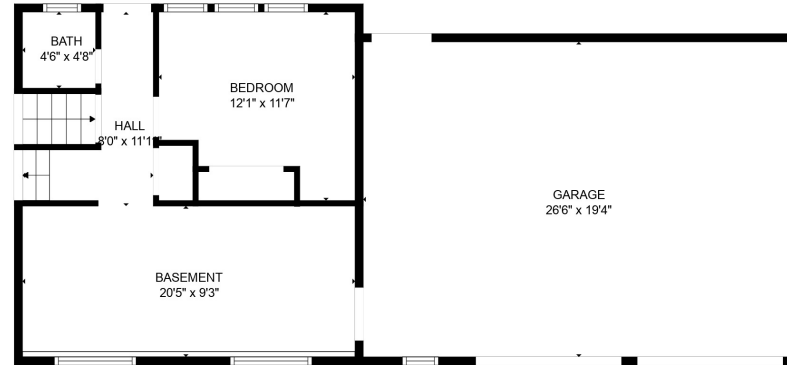

FLOOR 2

TOTAL: 1578 sq. ft

Below Ground: 0 sq. ft, FLOOR 2: 433 sq. ft, FLOOR 3: 580 sq. ft, FLOOR 4: 565 sq. ft
EXCLUDED AREAS: UTILITY: 160 sq. ft, BASEMENT: 241 sq. ft, STORAGE: 64 sq. ft,
GARAGE: 513 sq. ft, EMBEDDED WINDOW: 9 sq. ft

Floor plans are intended to give a general indication of the property layout. Sizes and dimensions are estimate, Actual may vary.