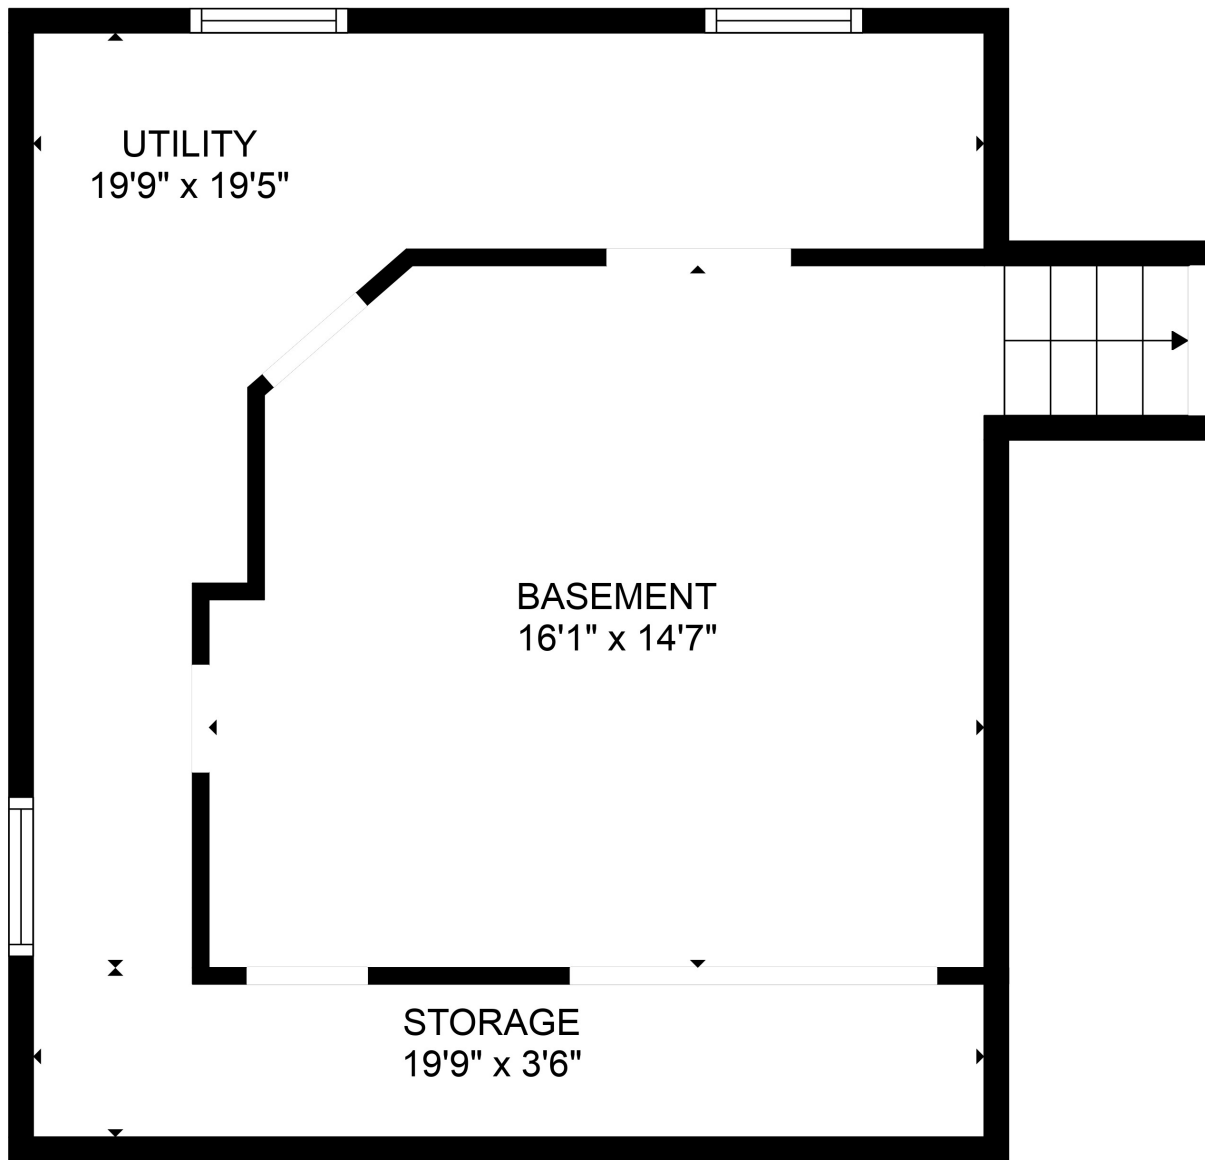

Floor plans are intended to give a general indication of the property layout. Sizes and dimensions are estimate, Actual may vary.

TOTAL: 1578 sq. ft

Below Ground: 0 sq. ft, FLOOR 2: 433 sq. ft, FLOOR 3: 580 sq. ft, FLOOR 4: 565 sq. ft

UTILITY
19'9" x 19'5"

BASEMENT
16'1" x 14'7"

STORAGE
19'9" x 3'6"

TOTAL: 1578 sq. ft

Below Ground: 0 sq. ft, FLOOR 2: 433 sq. ft, FLOOR 3: 580 sq. ft, FLOOR 4: 565 sq. ft

EXCLUDED AREAS: UTILITY: 160 sq. ft, BASEMENT: 241 sq. ft, STORAGE: 64 sq. ft,
GARAGE: 513 sq. ft, EMBEDDED WINDOW: 9 sq. ft

Floor plans are intended to give a general indication of the property layout. Sizes and dimensions are estimate, Actual may vary.