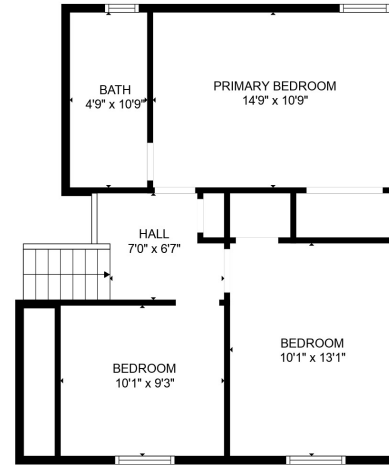

FLOOR 4

TOTAL: 1578 sq. ft

Below Ground: 0 sq. ft, FLOOR 2: 433 sq. ft, FLOOR 3: 580 sq. ft, FLOOR 4: 565 sq. ft
EXCLUDED AREAS: UTILITY: 160 sq. ft, BASEMENT: 241 sq. ft, STORAGE: 64 sq. ft,
GARAGE: 513 sq. ft, EMBEDDED WINDOW: 9 sq. ft

Floor plans are intended to give a general indication of the property layout. Sizes and dimensions are estimate, Actual may vary.