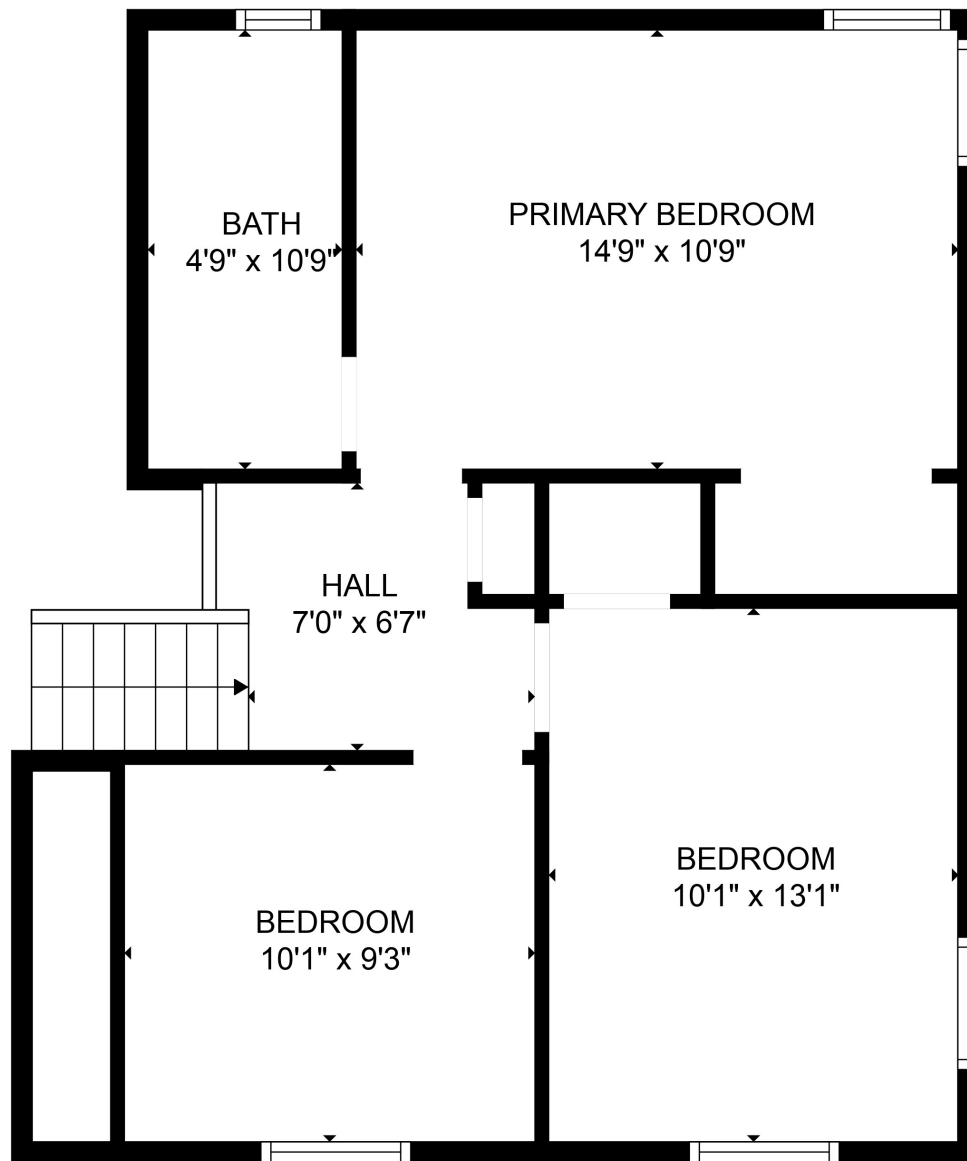

FLOOR 3

FLOOR 4

FLOOR 1

FLOOR 2

TOTAL: 1578 sq. ft

Below Ground: 0 sq. ft, FLOOR 2: 433 sq. ft, FLOOR 3: 580 sq. ft, FLOOR 4: 565 sq. ft
 EXCLUDED AREAS: UTILITY: 160 sq. ft, BASEMENT: 241 sq. ft, STORAGE: 64 sq. ft,
 GARAGE: 513 sq. ft, EMBEDDED WINDOW: 9 sq. ft

Floor plans are intended to give a general indication of the property layout. Sizes and dimensions are estimate, Actual may vary.

TOTAL: 1578 sq. ft

Below Ground: 0 sq. ft, FLOOR 2: 433 sq. ft, FLOOR 3: 580 sq. ft, FLOOR 4: 565 sq. ft

Floor plans are intended to give a general indication of the property layout. Sizes and dimensions are estimate, Actual may vary.