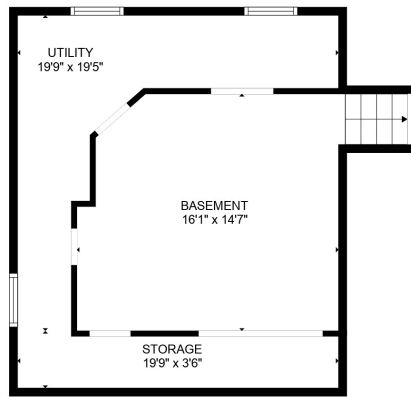

FLOOR 3

FLOOR 4

FLOOR 1

FLOOR 2

TOTAL: 1578 sq. ft

Below Ground: 0 sq. ft, FLOOR 2: 433 sq. ft, FLOOR 3: 580 sq. ft, FLOOR 4: 565 sq. ft
 EXCLUDED AREAS: UTILITY: 160 sq. ft, BASEMENT: 241 sq. ft, STORAGE: 64 sq. ft,
 GARAGE: 513 sq. ft, EMBEDDED WINDOW: 9 sq. ft

Floor plans are intended to give a general indication of the property layout. Sizes and dimensions are estimate, Actual may vary.

TOTAL: 1578 sq. ft

Below Ground: 0 sq. ft, FLOOR 2: 433 sq. ft, FLOOR 3: 580 sq. ft, FLOOR 4: 565 sq. ft

EXCLUDED AREAS: UTILITY: 160 sq. ft, BASEMENT: 241 sq. ft, STORAGE: 64 sq. ft,

GARAGE: 513 sq. ft, EMBEDDED WINDOW: 9 sq. ft

Floor plans are intended to give a general indication of the property layout. Sizes and dimensions are estimate, Actual may vary.