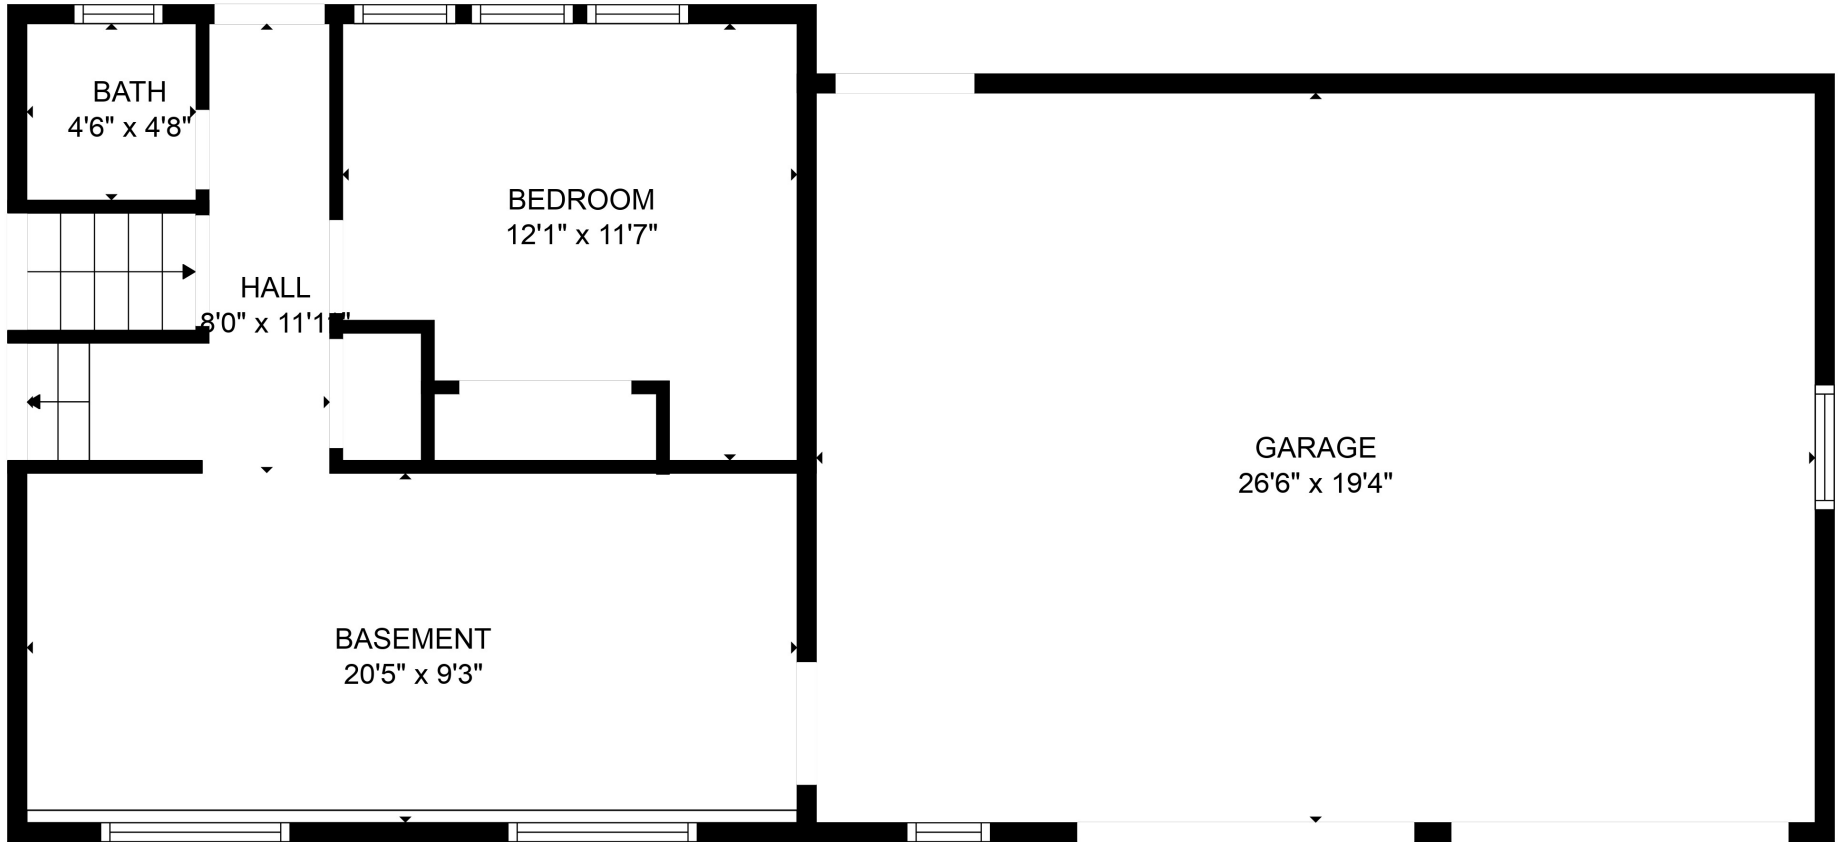

Floor plans are intended to give a general indication of the property layout. Sizes and dimensions are estimate, Actual may vary.

TOTAL: 1578 sq. ft

Below Ground: 0 sq. ft, FLOOR 2: 433 sq. ft, FLOOR 3: 580 sq. ft, FLOOR 4: 565 sq. ft

EXCLUDED AREAS: UTILITY: 160 sq. ft, BASEMENT: 241 sq. ft, STORAGE: 64 sq. ft,

GARAGE: 513 sq. ft, EMBEDDED WINDOW: 9 sq. ft

Floor plans are intended to give a general indication of the property layout. Sizes and dimensions are estimate, Actual may vary.

Floor plans are intended to give a general indication of the property layout. Sizes and dimensions are estimate, Actual may vary.