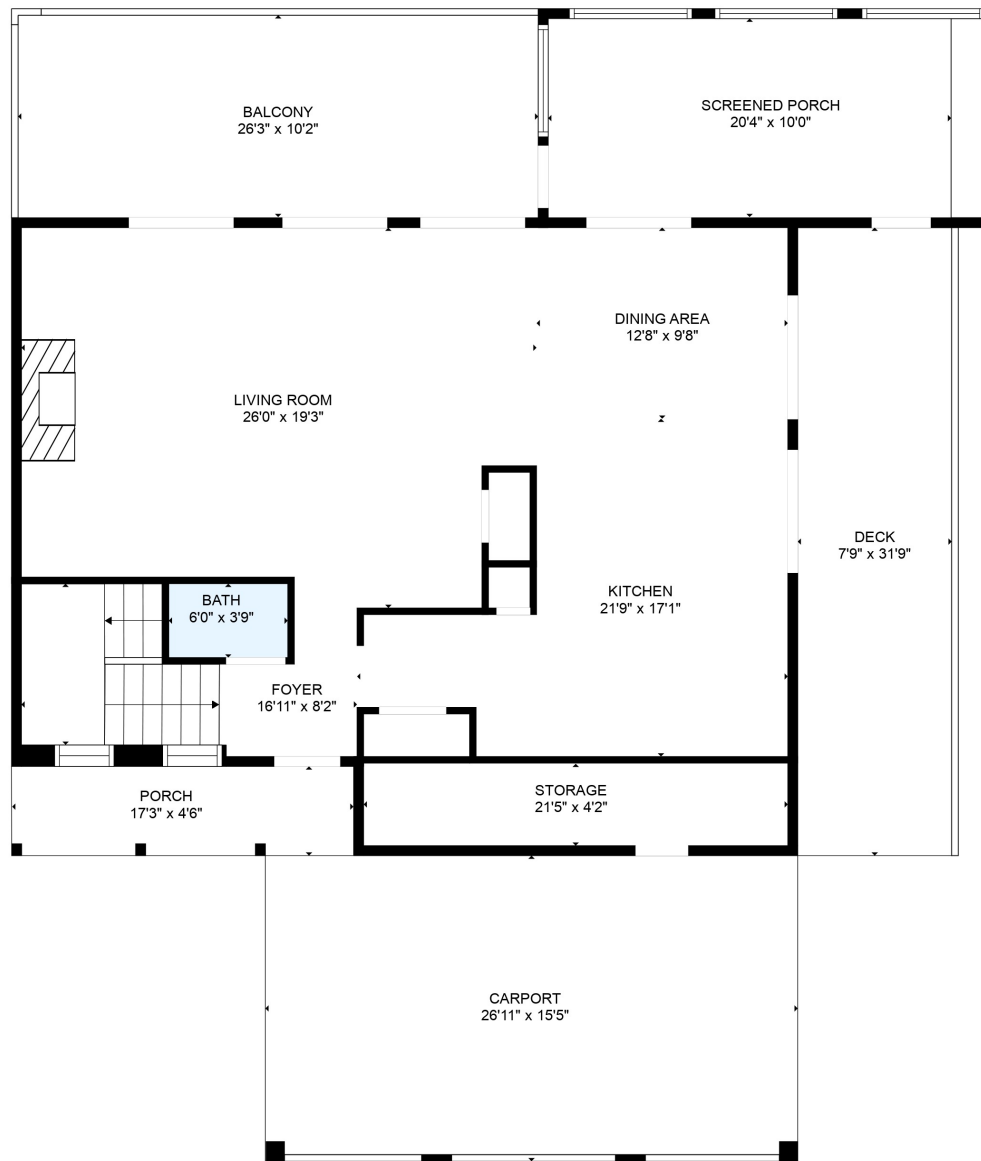

FLOOR 1

FLOOR 2

Total scanned area: 4163 sq. ft

MEASUREMENTS ARE CALCULATED BY CUBICASA TECHNOLOGY. DEEMED HIGHLY RELIABLE BUT NOT GUARANTEED.

Total scanned area: 4163 sq. ft

MEASUREMENTS ARE CALCULATED BY CUBICASA TECHNOLOGY. DEEMED HIGHLY RELIABLE BUT NOT GUARANTEED.

Total scanned area: 4163 sq. ft

MEASUREMENTS ARE CALCULATED BY CUBICASA TECHNOLOGY. DEEMED HIGHLY RELIABLE BUT NOT GUARANTEED.