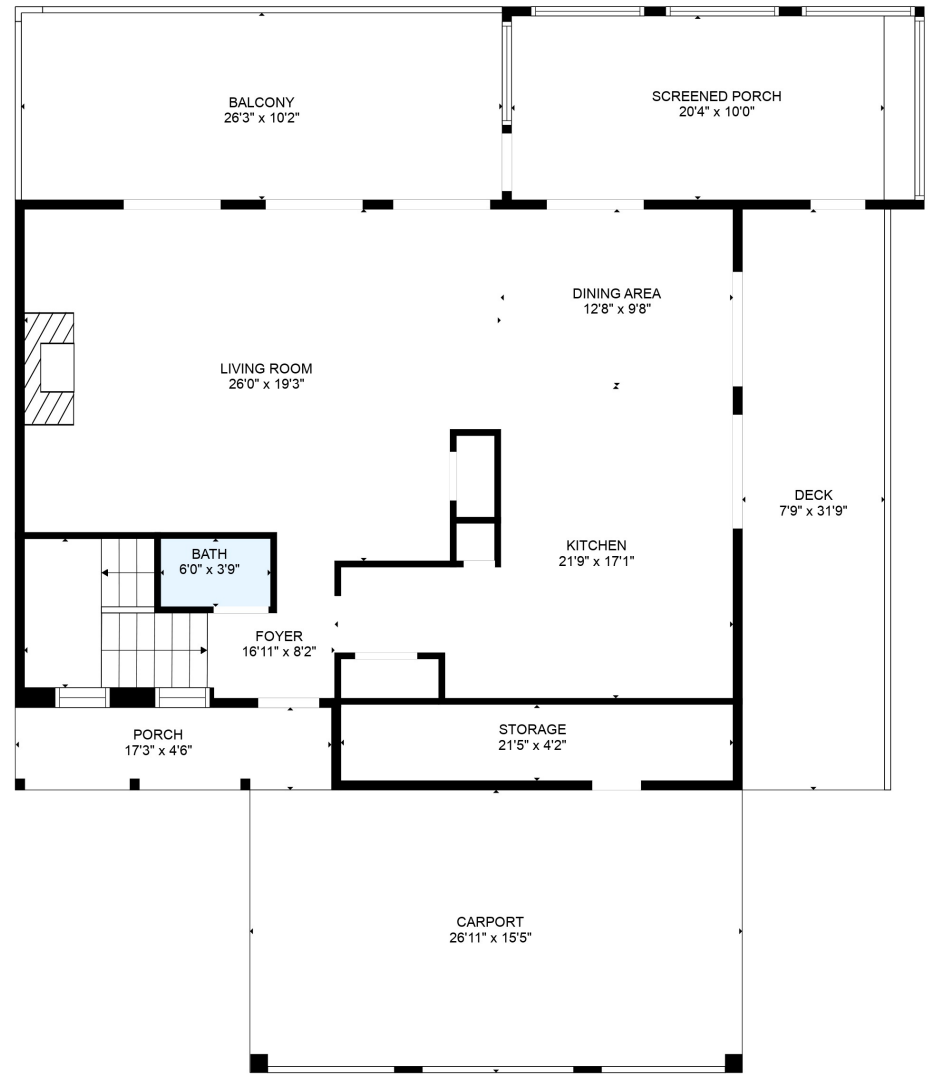

FLOOR 1

FLOOR 2

Total scanned area: 4163 sq. ft

MEASUREMENTS ARE CALCULATED BY CUBICASA TECHNOLOGY. DEEMED HIGHLY RELIABLE BUT NOT GUARANTEED.

Total scanned area: 4163 sq. ft

MEASUREMENTS ARE CALCULATED BY CUBICASA TECHNOLOGY. DEEMED HIGHLY RELIABLE BUT NOT GUARANTEED.

Total scanned area: 4163 sq. ft

MEASUREMENTS ARE CALCULATED BY CUBICASA TECHNOLOGY. DEEMED HIGHLY RELIABLE BUT NOT GUARANTEED.