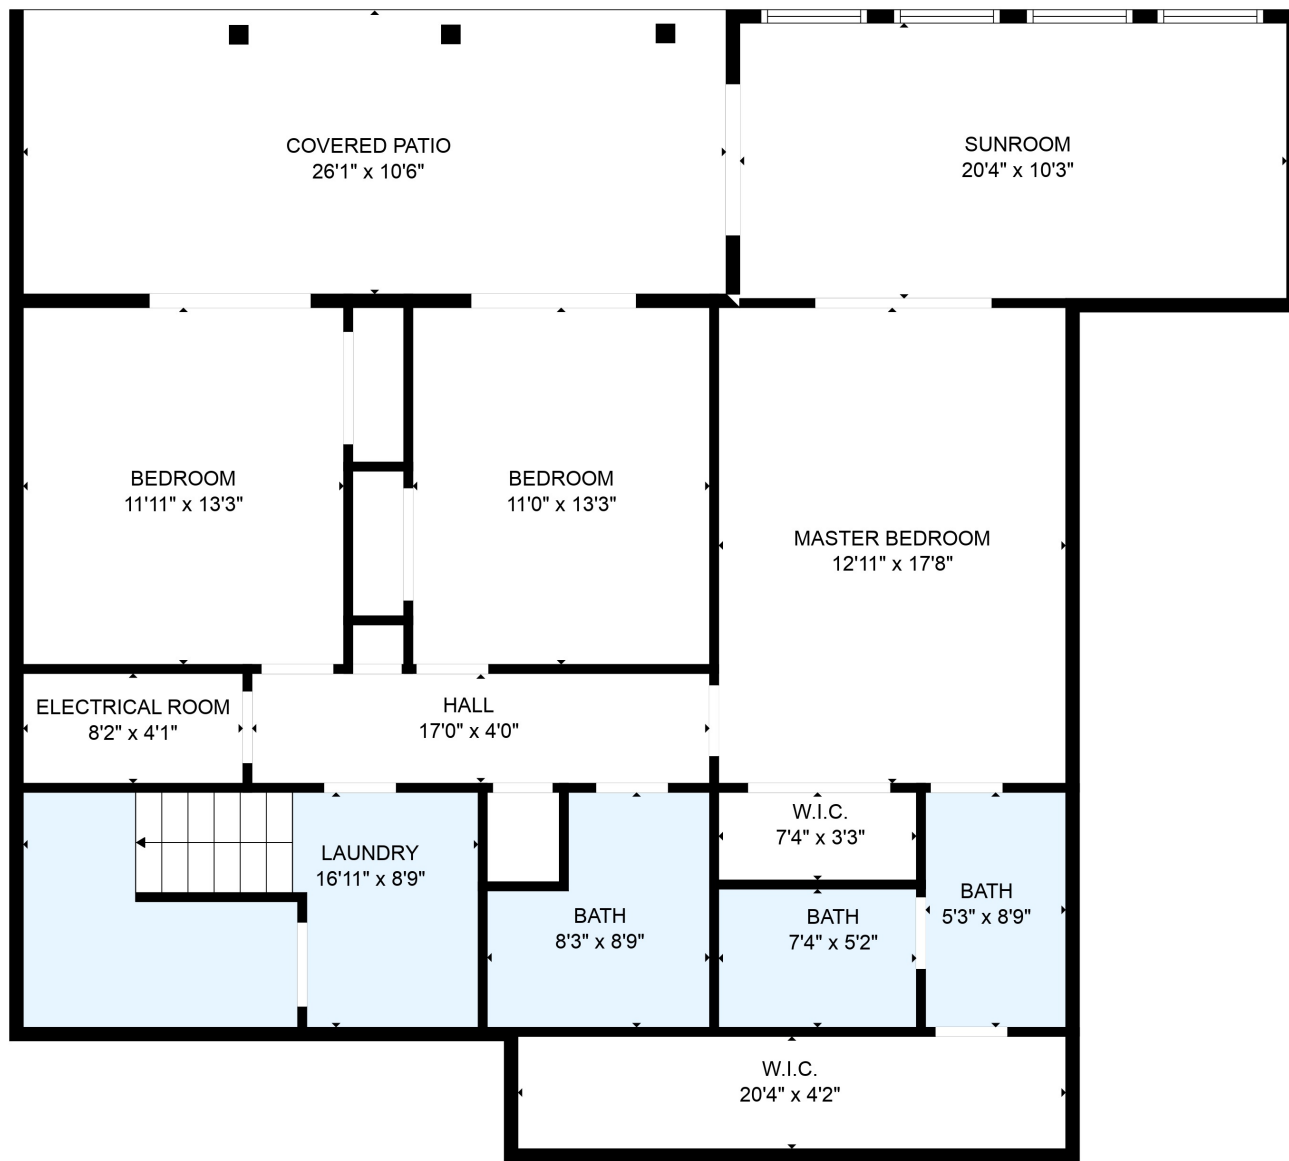

FLOOR 1

FLOOR 2

Total scanned area: 4163 sq. ft

MEASUREMENTS ARE CALCULATED BY CUBICASA TECHNOLOGY. DEEMED HIGHLY RELIABLE BUT NOT GUARANTEED.

Total scanned area: 4163 sq. ft

MEASUREMENTS ARE CALCULATED BY CUBICASA TECHNOLOGY. DEEMED HIGHLY RELIABLE BUT NOT GUARANTEED.

Total scanned area: 4163 sq. ft

MEASUREMENTS ARE CALCULATED BY CUBICASA TECHNOLOGY. DEEMED HIGHLY RELIABLE BUT NOT GUARANTEED.