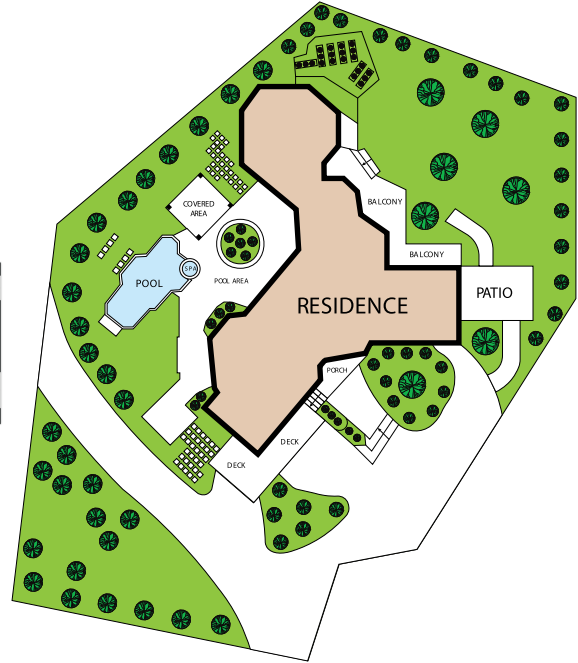

15715 Gum Tree Lane, Los Gatos, CA, 95032

TOTAL APPROX. FLOOR AREA 6,883 SQ.FT