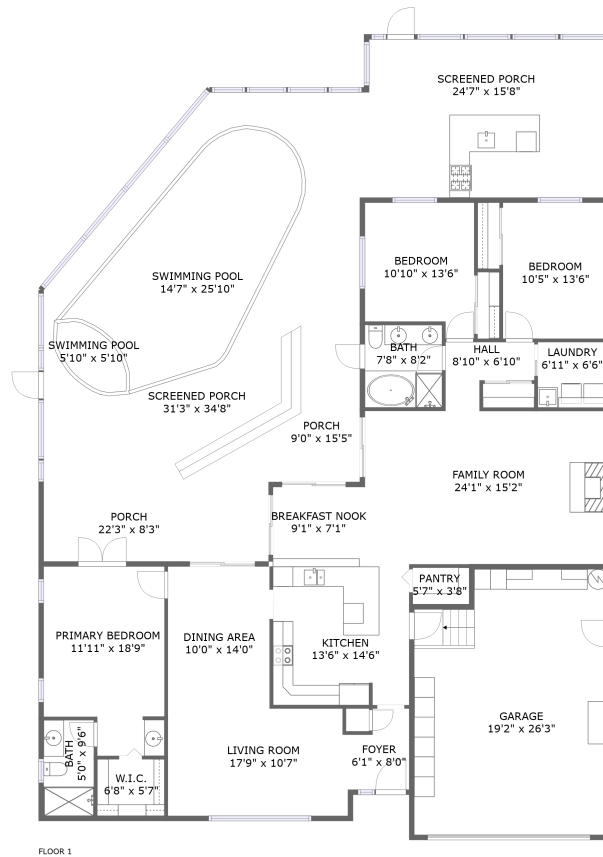

## Property summary

 **1** Garages

 **3** Bedrooms

 **2** Bathrooms

 **0** Half baths

 **1** Floors

 **1,953** Gross living area sqft

 **3,757** Total sqft

## Room dimensions