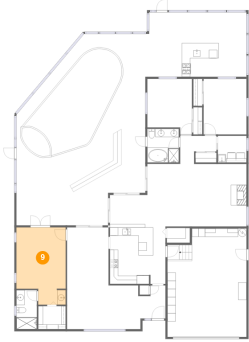

3998 South Circle, South West Largo, Largo, Pinellas County, Florida, United States, 33774

9 Floor 1 - Primary Bedroom

Dimensions: 11'11" x 18'9"
Area: 203 sq. ft
Counted as living area: Yes

Heated: Yes
Finished: Yes
Enclosed: Yes
Contiguous: Yes
Permitted: Yes
Wet space: No
Addition: No
Conversion: No