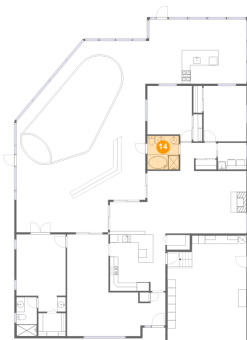

14 Floor 1 - Bath

Dimensions: 7'8" x 8'2"
Area: 62 sq. ft
Counted as living area: Yes

Heated: Yes
Finished: Yes
Enclosed: Yes
Contiguous: Yes
Permitted: Yes
Wet space: Yes
Addition: No
Conversion: No