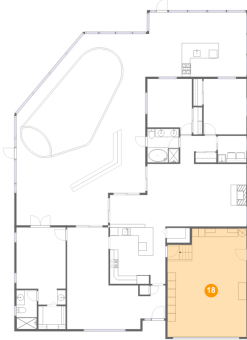

3998 South Circle, South West Largo, Largo, Pinellas County, Florida, United States, 33774

18 Floor 1 - Garage

Dimensions: 19'2" x 26'3"
Area: 480 sq. ft
Counted as living area: No

Heated: No
Finished: No
Enclosed: Yes
Contiguous: Yes
Permitted: Yes
Wet space: No
Addition: No
Conversion: No