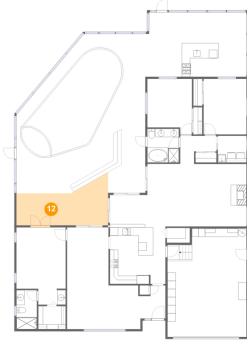

3998 South Circle, South West Largo, Largo, Pinellas County, Florida, United States, 33774

12 Floor 1 - Porch

Dimensions: 22'3" x 8'3"
Area: 198 sq. ft
Counted as living area: No

Heated: No
Finished: Yes
Enclosed: No
Contiguous: Yes
Permitted: Yes
Wet space: No
Addition: No
Conversion: No