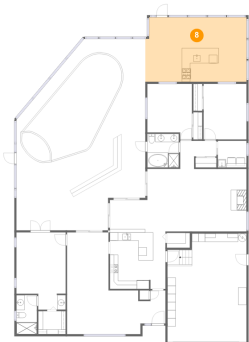

8 Floor 1 - Screened Porch

Dimensions: 24'7" x 15'8"
Area: 379 sq. ft
Counted as living area: No

Heated: No
Finished: Yes
Enclosed: No
Contiguous: Yes
Permitted: Yes
Wet space: No
Addition: No
Conversion: No