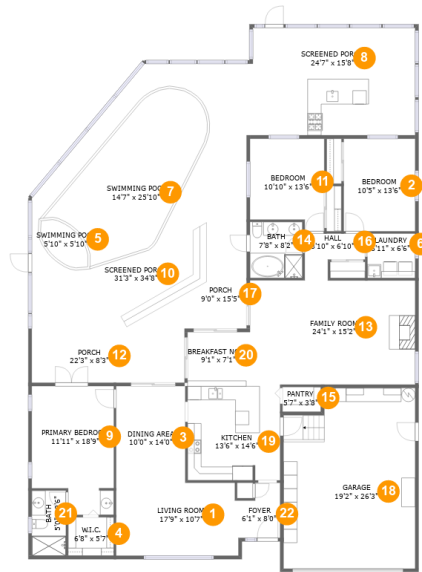

## Property summary

 **1** Garages

 **3** Bedrooms

 **2** Bathrooms

 **0** Half baths

 **1** Floors

 **1,953** Gross living area sqft

 **3,757** Total sqft

## Room dimensions