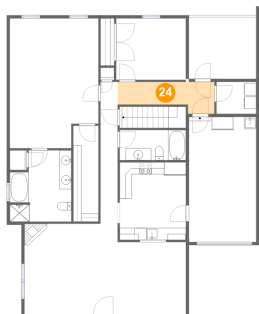

6626 Hartman Court, Starmount, Hollins, Roanoke County, Virginia, United States, 24019

24 Floor 2 - Hall

Dimensions: 16'0" x 5'3"
Area: 67 sq. ft
Counted as Living Area:
Yes

Heated: Yes
Finished: Yes
Enclosed: Yes
Contiguous:
Yes
Permitted: Yes
Wet Space: No
Addition: No
Conversion: No