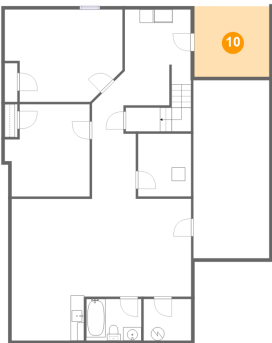

10 Floor 1 - Covered Patio

Dimensions: 11'1" x 10'5"
Area: 117 sq. ft
Counted as Living Area: No

Heated: No
Finished: Yes
Enclosed: No
Contiguous: Yes
Permitted: Yes
Wet Space: No
Addition: No
Conversion: No