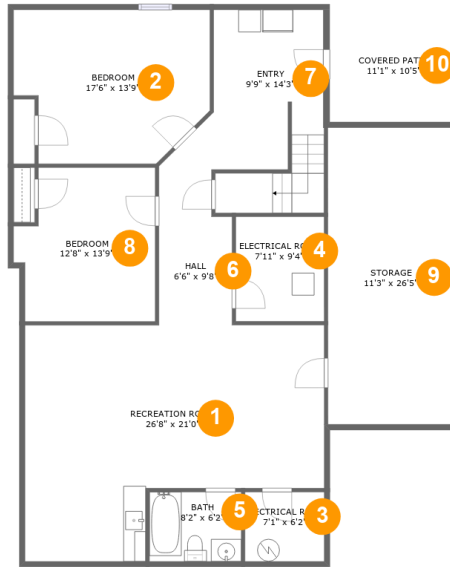

6626 Hartman Court, Starmount, Hollins, Roanoke County, Virginia, United States, 24019

Room Dimensions

Floor 1

Total sqft: 1850

Living area: 1281

#	Room name	Dimensions	Area (sqft)	Counted as Living Area
1	Recreation Room	26'8" x 21'0"	458 sq. ft	Yes
2	Bedroom	17'6" x 13'9"	216 sq. ft	Yes
3	Electrical Room	7'1" x 6'2"	44 sq. ft	No
4	Electrical Room	7'11" x 9'4"	74 sq. ft	No
5	Bath	8'2" x 6'2"	51 sq. ft	Yes
6	Hall	6'6" x 9'8"	63 sq. ft	Yes
7	Entry	9'9" x 14'3"	206 sq. ft	Yes
8	Bedroom	12'8" x 13'9"	156 sq. ft	Yes
9	Storage	11'3" x 26'5"	299 sq. ft	No
10	Covered Patio	11'1" x 10'5"	117 sq. ft	No