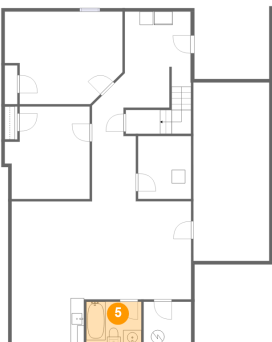

5 Floor 1 - Bath

Dimensions: 8'2" x 6'2"
Area: 51 sq. ft
Counted as Living Area:
Yes

Heated: Yes
Finished: Yes
Enclosed: Yes
Contiguous:
Yes
Permitted: Yes
Wet Space: Yes
Addition: No
Conversion: No