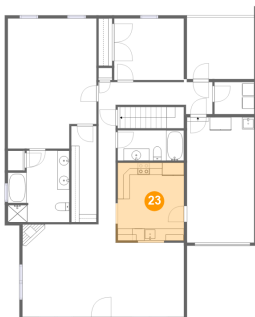

23 Floor 2 - Kitchen

Dimensions: 10'11" x 12'10"
Area: 145 sq. ft
Counted as Living Area:
Yes

Heated: Yes
Finished: Yes
Enclosed: Yes
Contiguous:
Yes
Permitted: Yes
Wet Space: No
Addition: No
Conversion: No