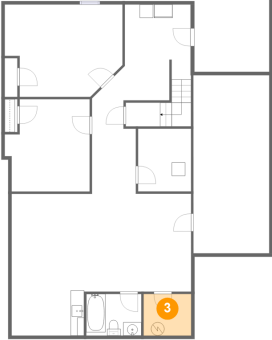

**6626 Hartman Court, Starmount, Hollins,
Roanoke County, Virginia, United States, 24019**

3 Floor 1 - Electrical Room

Dimensions: 7'1" x 6'2"
Area: 44 sq. ft
Counted as Living Area: No

Heated: No
Finished: No
Enclosed: Yes
Contiguous: Yes
Permitted: Yes
Wet Space: No
Addition: No
Conversion: No