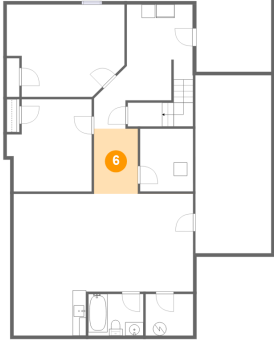

6626 Hartman Court, Starmount, Hollins, Roanoke County, Virginia, United States, 24019

6 Floor 1 - Hall

Dimensions: 6'6" x 9'8"
Area: 63 sq. ft
Counted as Living Area:
Yes

Heated: Yes
Finished: Yes
Enclosed: Yes
Contiguous:
Yes
Permitted: Yes
Wet Space: No
Addition: No
Conversion: No