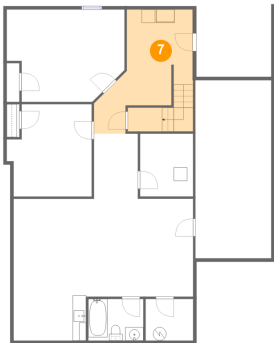

7 Floor 1 - Entry

Dimensions: 9'9" x 14'3"
Area: 206 sq. ft
Counted as Living Area:
Yes

Heated: Yes
Finished: Yes
Enclosed: Yes
Contiguous:
Yes
Permitted: Yes
Wet Space: No
Addition: No
Conversion: No