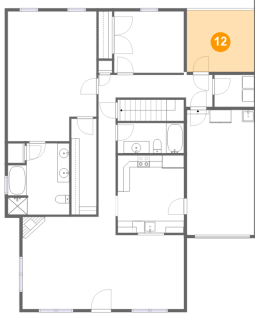

6626 Hartman Court, Starmount, Hollins, Roanoke County, Virginia, United States, 24019

12 Floor 2 - Balcony

Dimensions: 11'2" x 10'2"
Area: 113 sq. ft
Counted as Living Area: No

Heated: No
Finished: Yes
Enclosed: No
Contiguous: Yes
Permitted: Yes
Wet Space: No
Addition: No
Conversion: No