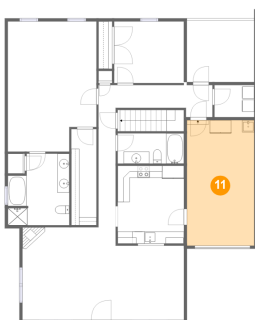

11 Floor 2 - Garage

Dimensions: 11'1" x 20'8"
Area: 230 sq. ft
Counted as Living Area: No

Heated: No
Finished: No
Enclosed: Yes
Contiguous: Yes
Permitted: Yes
Wet Space: No
Addition: No
Conversion: No