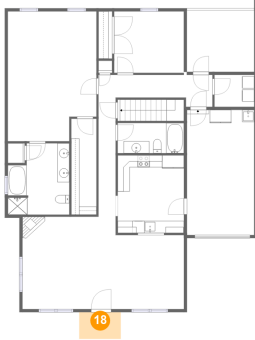

6626 Hartman Court, Starmount, Hollins, Roanoke County, Virginia, United States, 24019

18 Floor 2 - Porch

Dimensions: 6'11" x 4'5"
Area: 30 sq. ft
Counted as Living Area: No

Heated: No
Finished: Yes
Enclosed: No
Contiguous: Yes
Permitted: Yes
Wet Space: No
Addition: No
Conversion: No