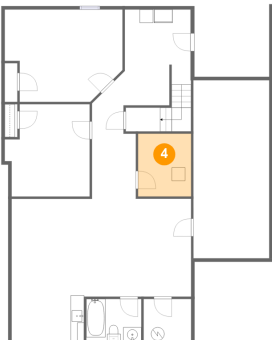

4 Floor 1 - Electrical Room

Dimensions: 7'11" x 9'4"
Area: 74 sq. ft
Counted as Living Area: No

Heated: No
Finished: No
Enclosed: Yes
Contiguous: Yes
Permitted: Yes
Wet Space: No
Addition: No
Conversion: No