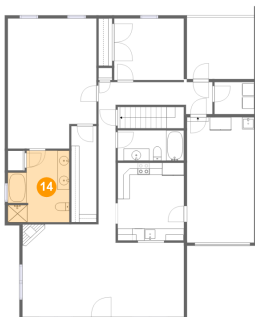

14 Floor 2 - Primary Bath

Dimensions: 10'2" x 11'9"
Area: 108 sq. ft
Counted as Living Area:
Yes

Heated: Yes
Finished: Yes
Enclosed: Yes
Contiguous:
Yes
Permitted: Yes
Wet Space: Yes
Addition: No
Conversion: No