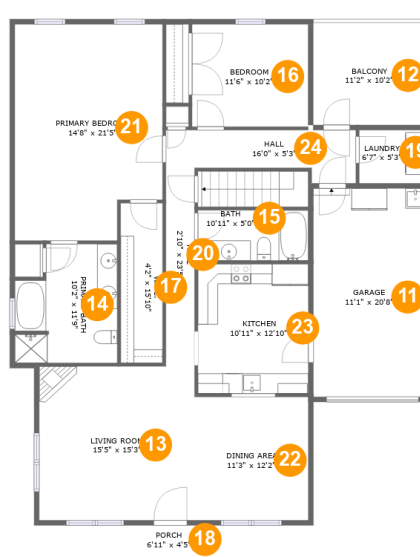

6626 Hartman Court, Starmount, Hollins, Roanoke County, Virginia, United States, 24019

Room Dimensions

Floor 2

Total sqft: 1942

Living area: 1553

#	Room name	Dimensions	Area (sqft)	Counted as Living Area
11	Garage	11'1" x 20'8"	230 sq. ft	No
12	Balcony	11'2" x 10'2"	113 sq. ft	No
13	Living Room	15'5" x 15'3"	235 sq. ft	Yes
14	Primary Bath	10'2" x 11'9"	108 sq. ft	Yes
15	Bath	10'11" x 5'0"	55 sq. ft	Yes
16	Bedroom	11'6" x 10'2"	117 sq. ft	Yes
17	W.i.c.	4'2" x 15'10"	66 sq. ft	Yes
18	Porch	6'11" x 4'5"	30 sq. ft	No
19	Laundry	6'7" x 5'3"	35 sq. ft	Yes
20	Hall	2'10" x 23'5"	106 sq. ft	Yes
21	Primary Bedroom	14'8" x 21'5"	296 sq. ft	Yes