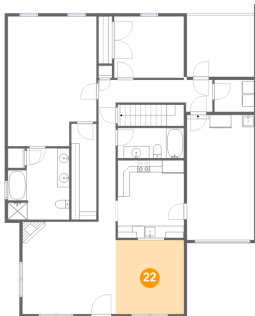

22 Floor 2 - Dining Area

Dimensions: 11'3" x 12'2"
Area: 138 sq. ft
Counted as Living Area:
Yes

Heated: Yes
Finished: Yes
Enclosed: Yes
Contiguous:
Yes
Permitted: Yes
Wet Space: No
Addition: No
Conversion: No