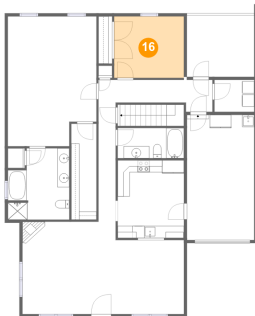

16 Floor 2 - Bedroom

Dimensions: 11'6" x 10'2"
Area: 117 sq. ft
Counted as Living Area:
Yes

Heated: Yes
Finished: Yes
Enclosed: Yes
Contiguous:
Yes
Permitted: Yes
Wet Space: No
Addition: No
Conversion: No