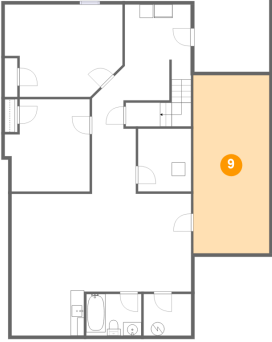

6626 Hartman Court, Starmount, Hollins, Roanoke County, Virginia, United States, 24019

9 Floor 1 - Storage

Dimensions: 11'3" x 26'5"
Area: 299 sq. ft
Counted as Living Area: No

Heated: No
Finished: No
Enclosed: No
Contiguous: Yes
Permitted: Yes
Wet Space: No
Addition: No
Conversion: No