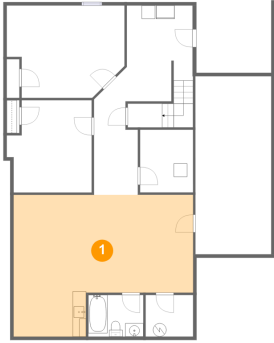

6626 Hartman Court, Starmount, Hollins, Roanoke County, Virginia, United States, 24019

1 Floor 1 - Recreation Room

Dimensions: 26'8" x 21'0"
Area: 458 sq. ft
Counted as Living Area:
Yes

Heated: Yes
Finished: Yes
Enclosed: Yes
Contiguous:
Yes
Permitted: Yes
Wet Space: No
Addition: No
Conversion: No