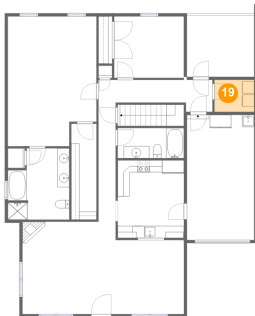

19 Floor 2 - Laundry

Dimensions: 6'7" x 5'3"
Area: 35 sq. ft
Counted as Living Area:
Yes

Heated: Yes
Finished: Yes
Enclosed: Yes
Contiguous:
Yes
Permitted: Yes
Wet Space: No
Addition: No
Conversion: No