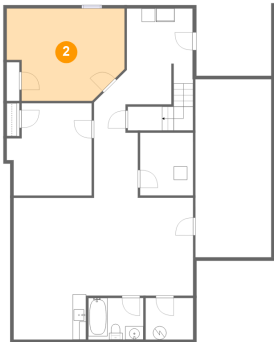

2 Floor 1 - Bedroom

Dimensions: 17'6" x 13'9"
Area: 216 sq. ft
Counted as Living Area:
Yes

Heated: Yes
Finished: Yes
Enclosed: Yes
Contiguous:
Yes
Permitted: Yes
Wet Space: No
Addition: No
Conversion: No