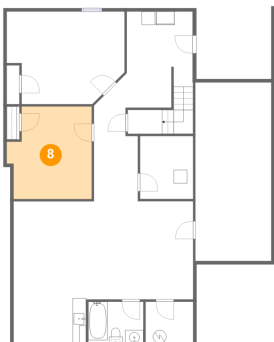

8 Floor 1 - Bedroom

Dimensions: 12'8" x 13'9"
Area: 156 sq. ft
Counted as Living Area:
Yes

Heated: Yes
Finished: Yes
Enclosed: Yes
Contiguous:
Yes
Permitted: Yes
Wet Space: No
Addition: No
Conversion: No