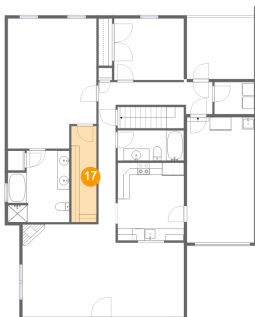

17 Floor 2 - W.i.c.

Dimensions: 4'2" x 15'10"
Area: 66 sq. ft
Counted as Living Area:
Yes

Heated: Yes
Finished: Yes
Enclosed: Yes
Contiguous:
Yes
Permitted: Yes
Wet Space: No
Addition: No
Conversion: No