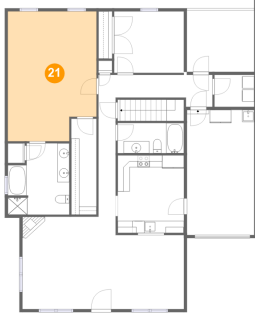

6626 Hartman Court, Starmount, Hollins, Roanoke County, Virginia, United States, 24019

21 Floor 2 - Primary Bedroom

Dimensions: 14'8" x 21'5"
Area: 296 sq. ft
Counted as Living Area:
Yes

Heated: Yes
Finished: Yes
Enclosed: Yes
Contiguous:
Yes
Permitted: Yes
Wet Space: No
Addition: No
Conversion: No