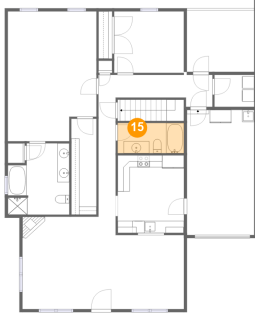

**6626 Hartman Court, Starmount, Hollins,  
Roanoke County, Virginia, United States, 24019**

**15 Floor 2 - Bath**

Dimensions: 10'11" x 5'0"  
Area: 55 sq. ft  
Counted as Living Area:  
Yes

Heated: Yes  
Finished: Yes  
Enclosed: Yes  
Contiguous:  
Yes  
Permitted: Yes  
Wet Space: Yes  
Addition: No  
Conversion: No