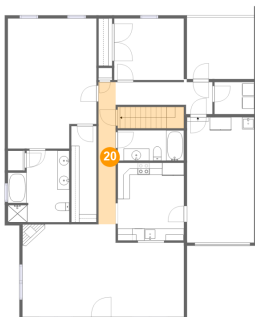

20 Floor 2 - Hall

Dimensions: 2'10" x 23'5"
Area: 106 sq. ft
Counted as Living Area:
Yes

Heated: Yes
Finished: Yes
Enclosed: Yes
Contiguous:
Yes
Permitted: Yes
Wet Space: No
Addition: No
Conversion: No