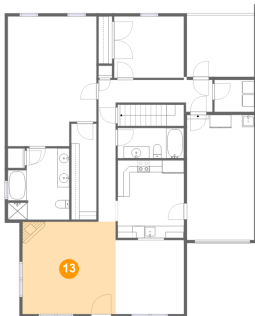

13 Floor 2 - Living Room

Dimensions: 15'5" x 15'3"
Area: 235 sq. ft
Counted as Living Area:
Yes

Heated: Yes
Finished: Yes
Enclosed: Yes
Contiguous:
Yes
Permitted: Yes
Wet Space: No
Addition: No
Conversion: No