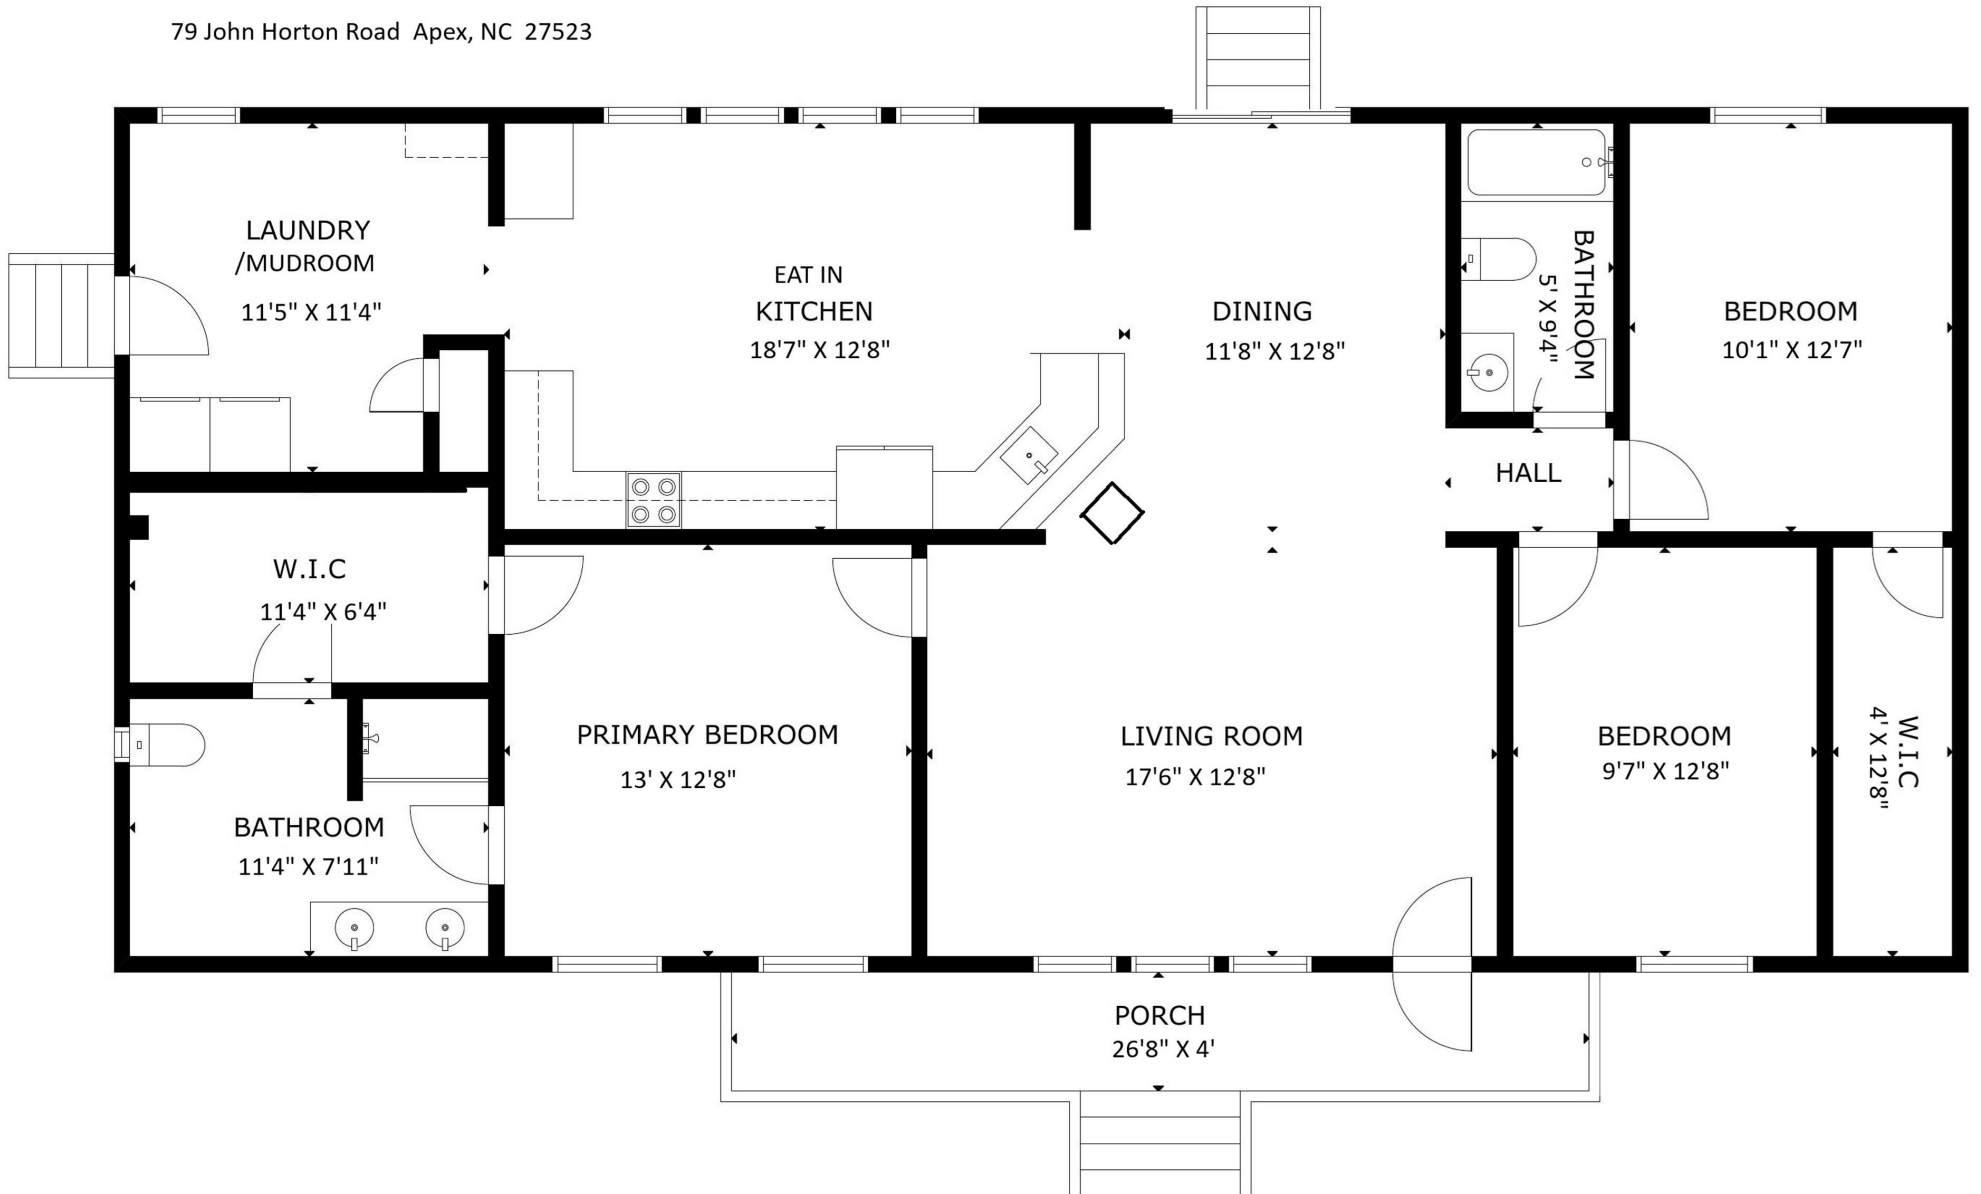

79 John Horton Road Apex, NC 27523

The following dimensions are approximate interior wall to wall dimensions, measured on site, from the widest portion of each room, then calculated to Feet/Inches from Rounded Decimal Feet. Information deemed reliable, but not guaranteed.

MAIN FLOOR