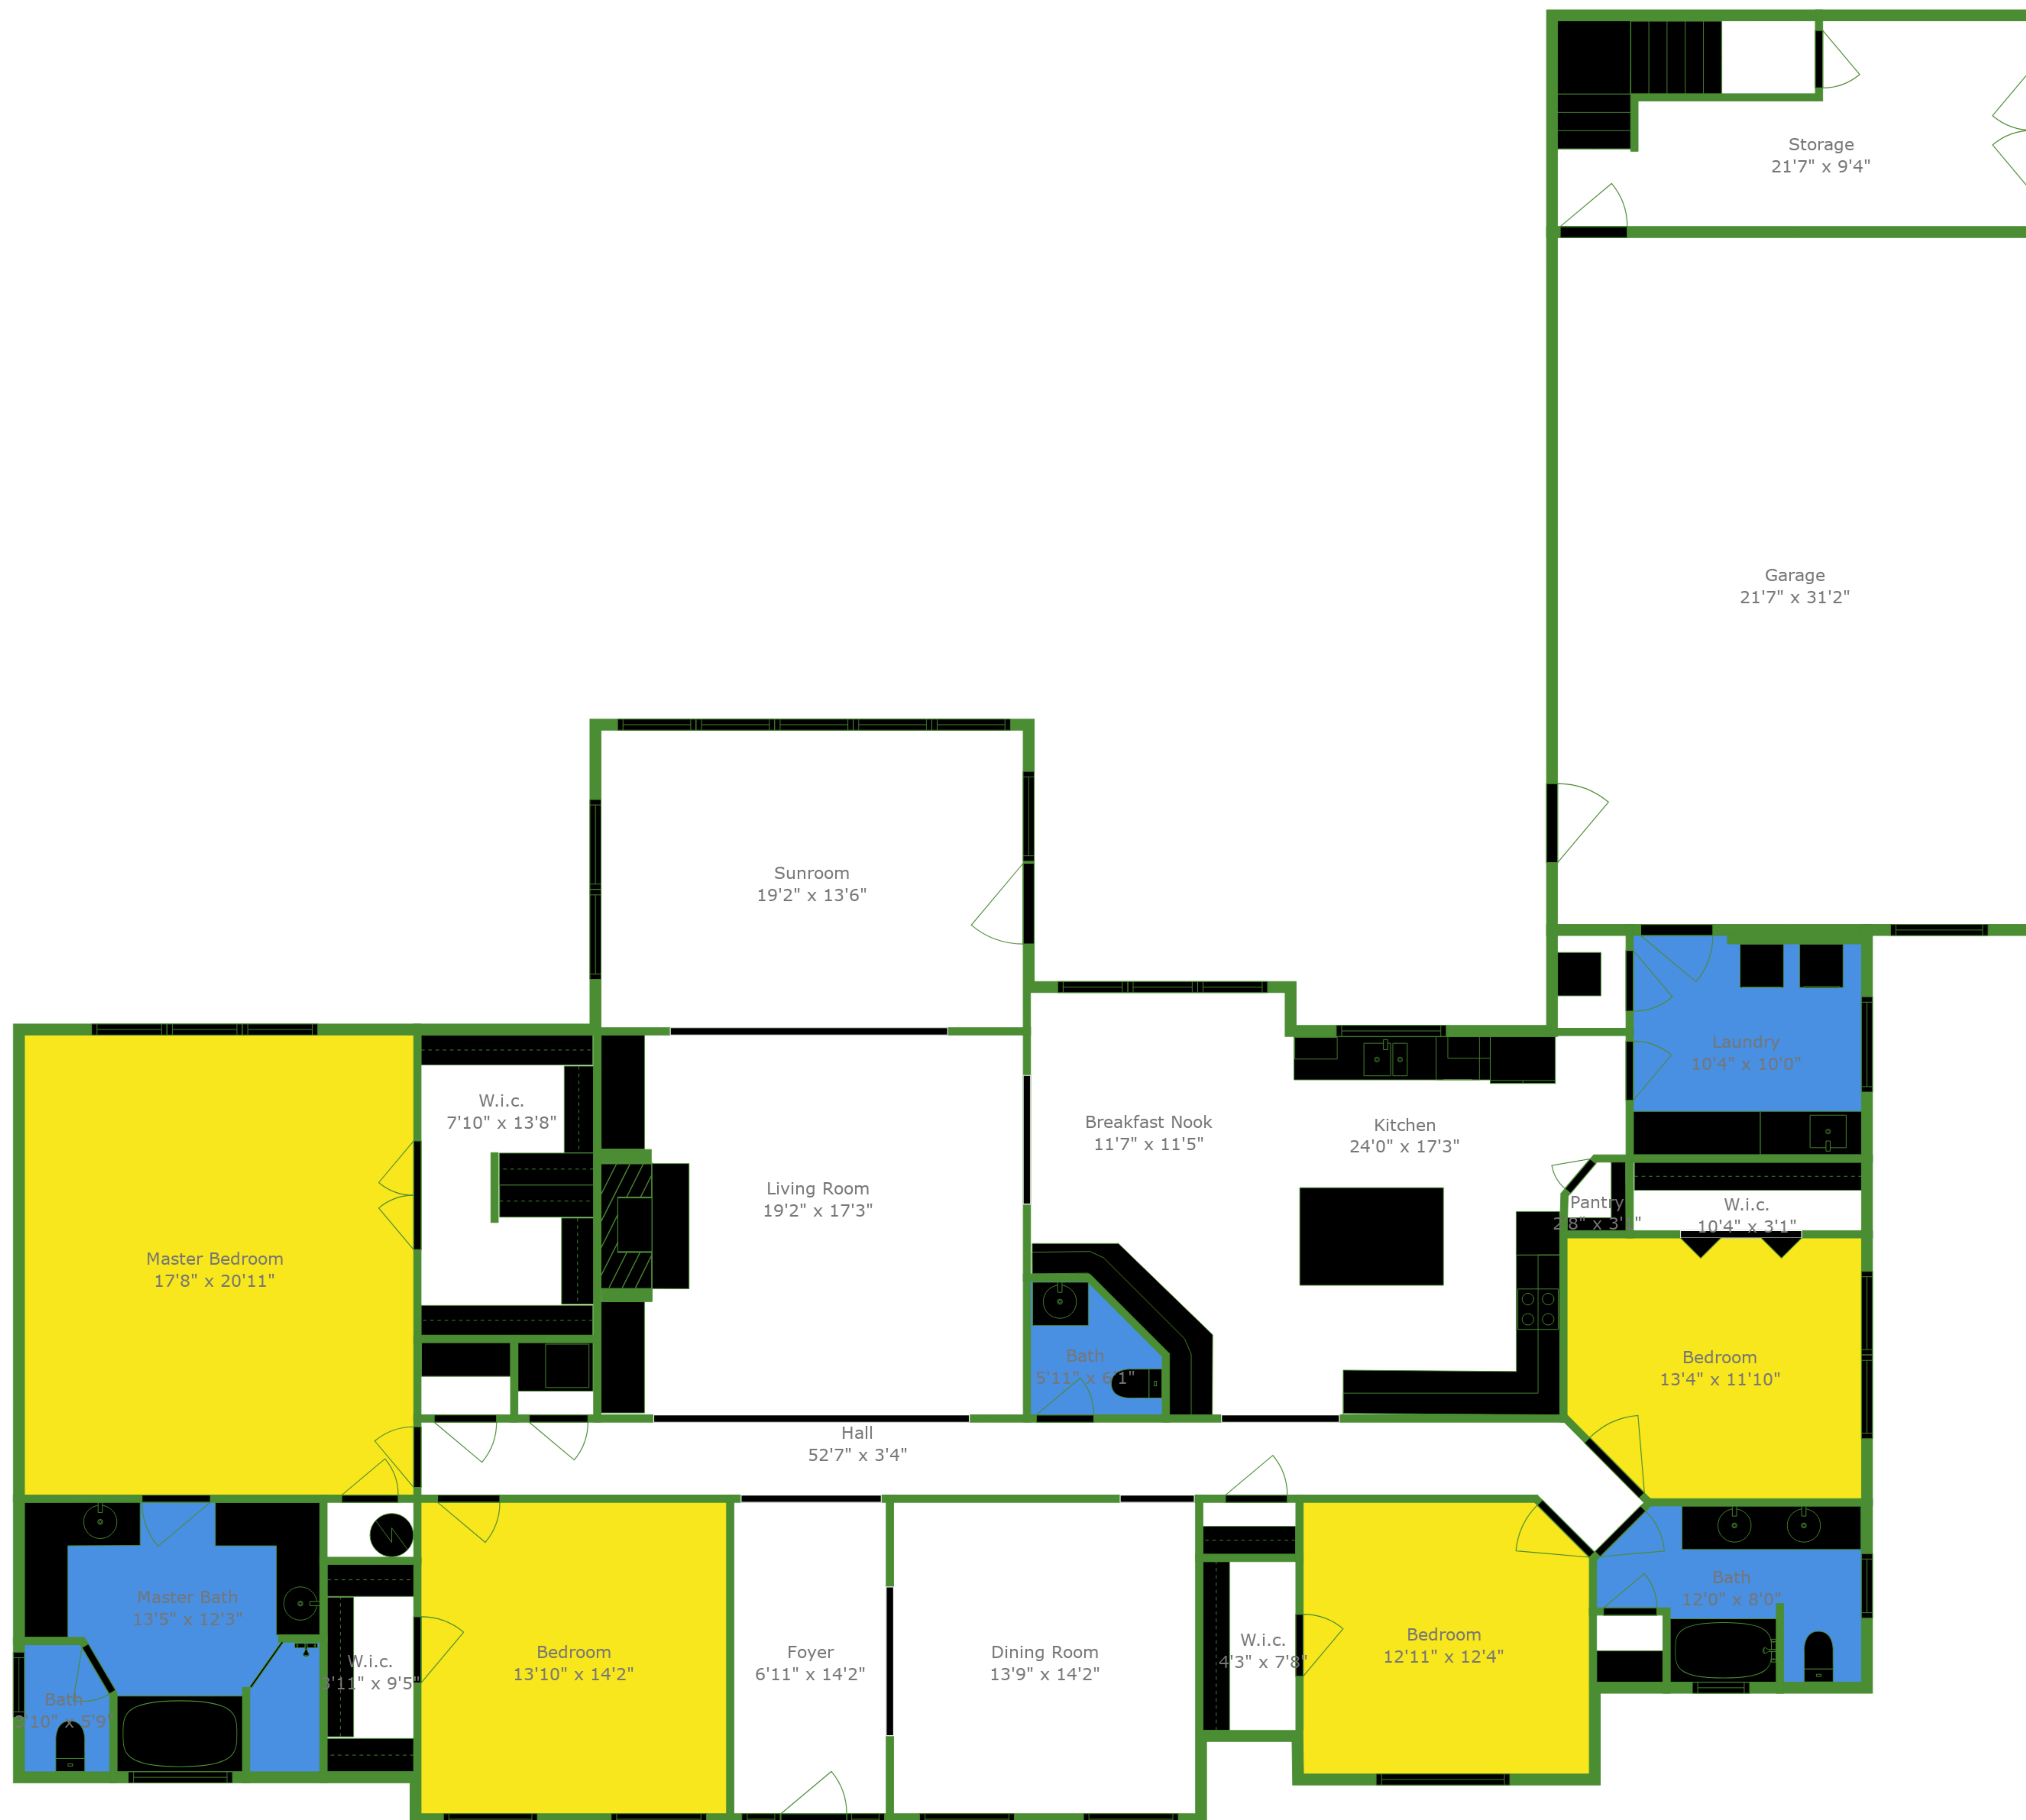

TOTAL: 3153 sq. ft

FLOOR 1: 3153 sq. ft, FLOOR 2: 0 sq. ft

EXCLUDED AREAS: GARAGE: 673 sq. ft, STORAGE: 202 sq. ft, LOW CEILING: 527 sq. ft,
ATTIC: 274 sq. ft

Measurements Are Deemed Reliable But Not Guaranteed

Floor 1

Floor 2

TOTAL: 3153 sq. ft
 FLOOR 1: 3153 sq. ft, FLOOR 2: 0 sq. ft
 EXCLUDED AREAS: GARAGE: 673 sq. ft, STORAGE: 202 sq. ft, LOW CEILING: 527 sq. ft,
 ATTIC: 274 sq. ft

Measurements Are Deemed Reliable But Not Guaranteed