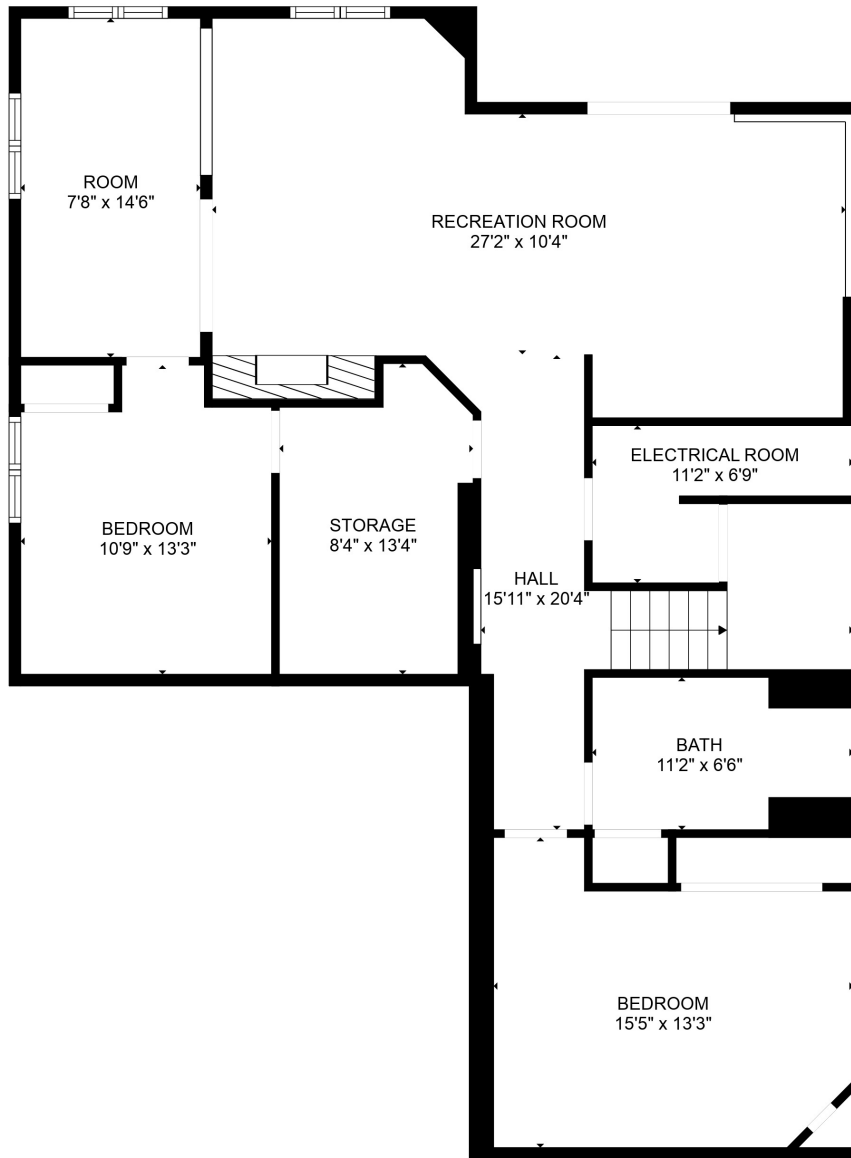

Total scanned area: 5111 sq. ft

SIZES AND DIMENSIONS ARE APPROXIMATE, ACTUAL MAY VARY.

Total scanned area: 5111 sq. ft

SIZES AND DIMENSIONS ARE APPROXIMATE, ACTUAL MAY VARY.

Total scanned area: 5111 sq. ft

SIZES AND DIMENSIONS ARE APPROXIMATE, ACTUAL MAY VARY.

Total scanned area: 5111 sq. ft

SIZES AND DIMENSIONS ARE APPROXIMATE, ACTUAL MAY VARY.