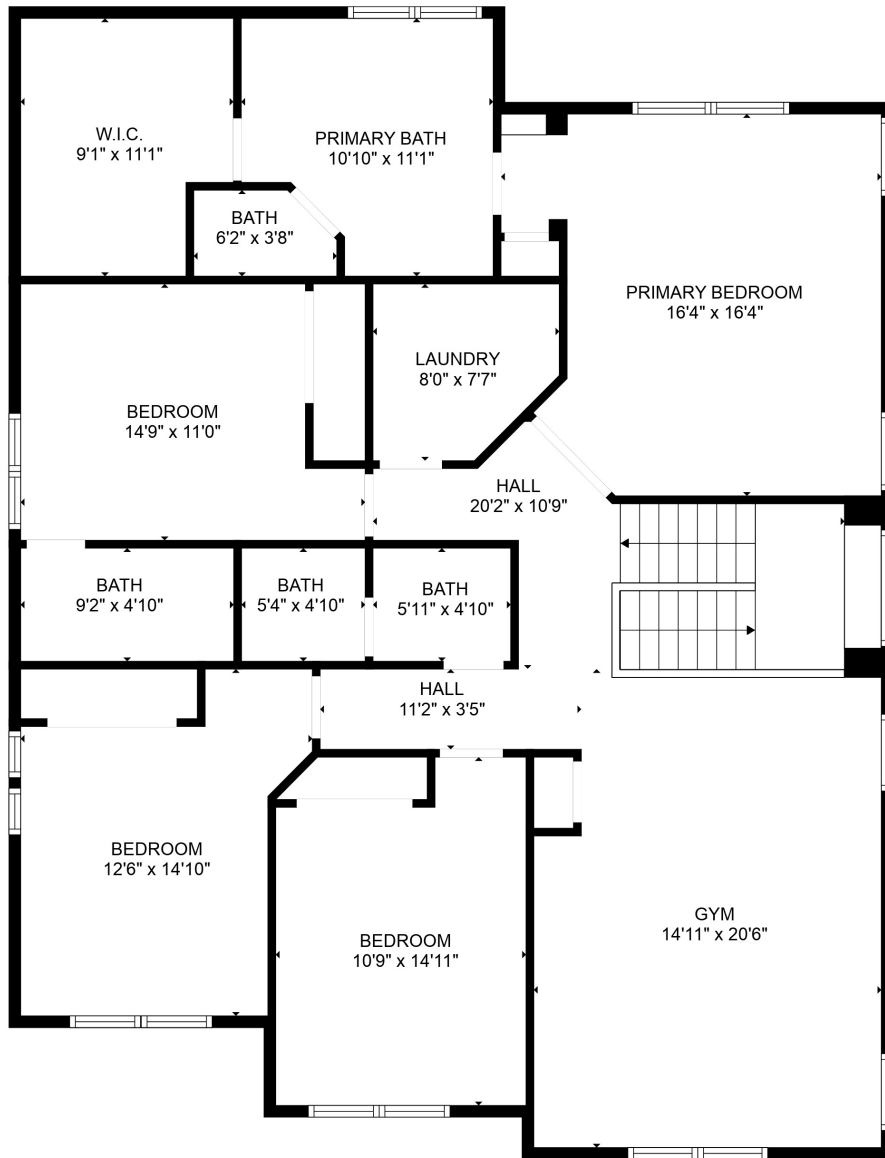

Total scanned area: 5111 sq. ft

SIZES AND DIMENSIONS ARE APPROXIMATE, ACTUAL MAY VARY.

Total scanned area: 5111 sq. ft

SIZES AND DIMENSIONS ARE APPROXIMATE, ACTUAL MAY VARY.

Total scanned area: 5111 sq. ft

SIZES AND DIMENSIONS ARE APPROXIMATE, ACTUAL MAY VARY.

Total scanned area: 5111 sq. ft

SIZES AND DIMENSIONS ARE APPROXIMATE, ACTUAL MAY VARY.