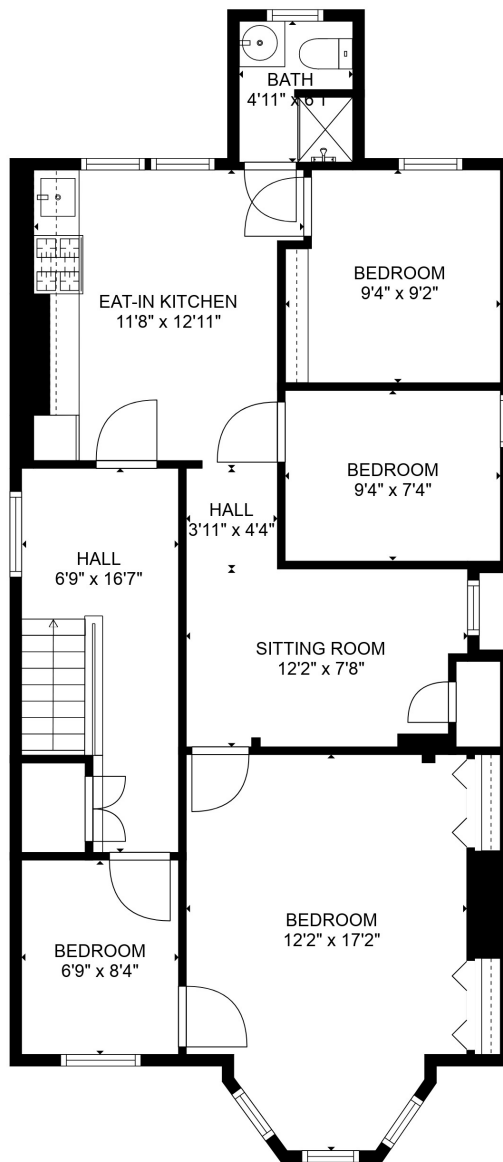

Total scanned area: 2870 sq. ft

MEASUREMENTS ARE CALCULATED BY CUBICASA TECHNOLOGY. DEEMED HIGHLY RELIABLE BUT NOT GUARANTEED.

Total scanned area: 2870 sq. ft

MEASUREMENTS ARE CALCULATED BY CUBICASA TECHNOLOGY. DEEMED HIGHLY RELIABLE BUT NOT GUARANTEED.