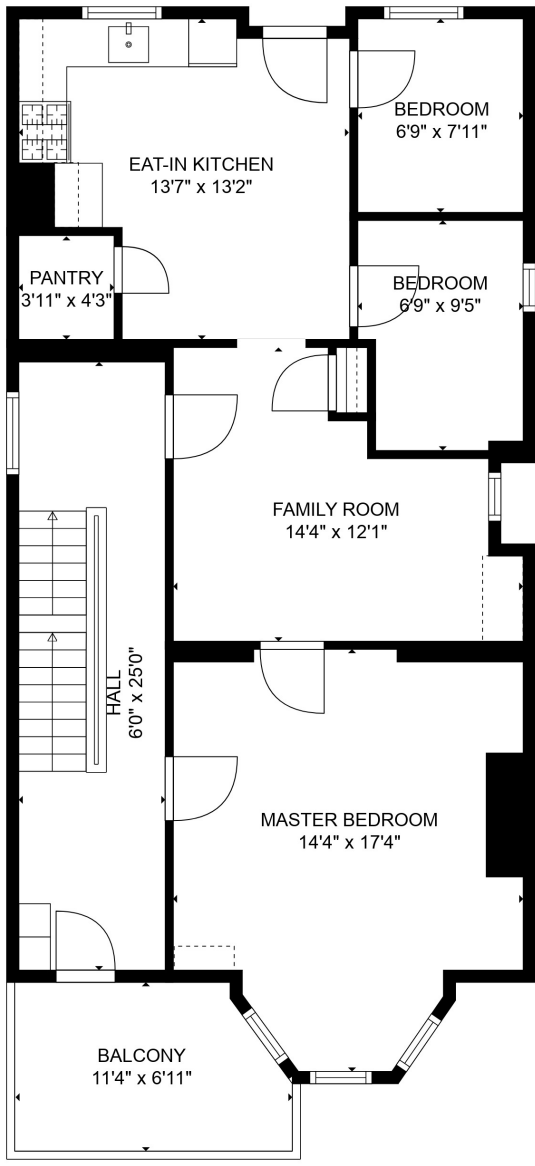

Total scanned area: 2870 sq. ft