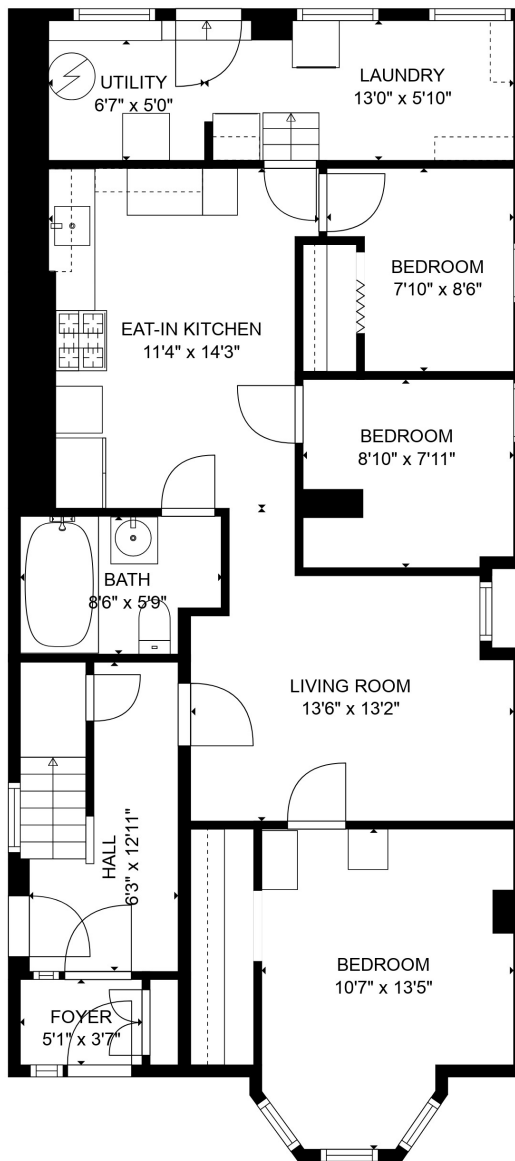

Total scanned area: 2870 sq. ft

MEASUREMENTS ARE CALCULATED BY CUBICASA TECHNOLOGY. DEEMED HIGHLY RELIABLE BUT NOT GUARANTEED.

Total scanned area: 2870 sq. ft

MEASUREMENTS ARE CALCULATED BY CUBICASA TECHNOLOGY. DEEMED HIGHLY RELIABLE BUT NOT GUARANTEED.