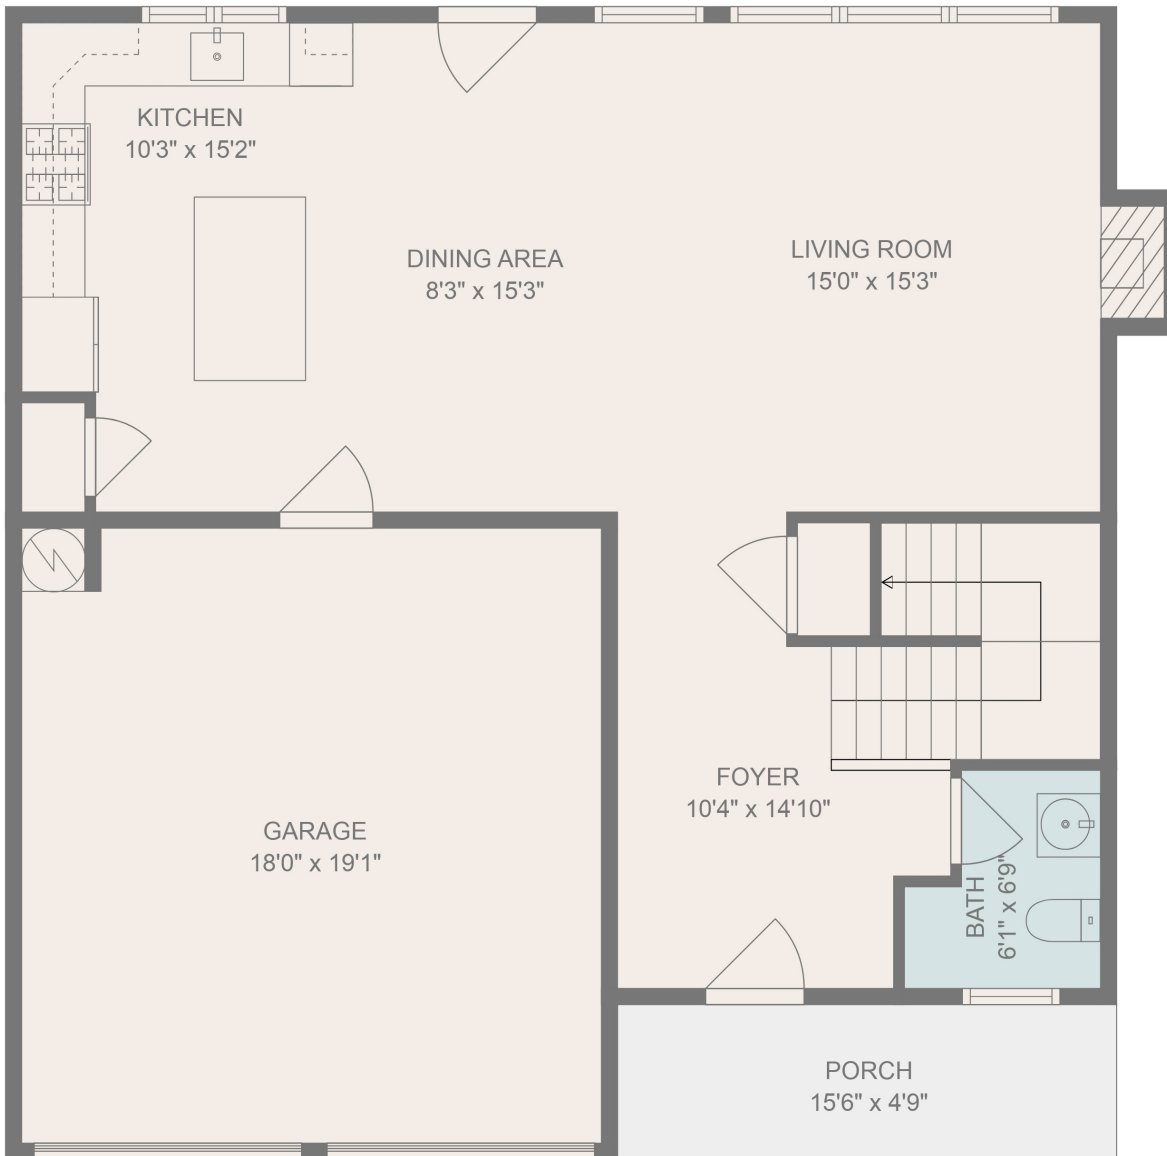

FLOOR 1

FLOOR 2

Total scanned area: 2415 sq. ft

MEASUREMENTS ARE CALCULATED BY CUBICASA TECHNOLOGY. DEEMED HIGHLY RELIABLE BUT NOT GUARANTEED.

Total scanned area: 2415 sq. ft

MEASUREMENTS ARE CALCULATED BY CUBICASA TECHNOLOGY. DEEMED HIGHLY RELIABLE BUT NOT GUARANTEED.

Total scanned area: 2415 sq. ft

MEASUREMENTS ARE CALCULATED BY CUBICASA TECHNOLOGY. DEEMED HIGHLY RELIABLE BUT NOT GUARANTEED.