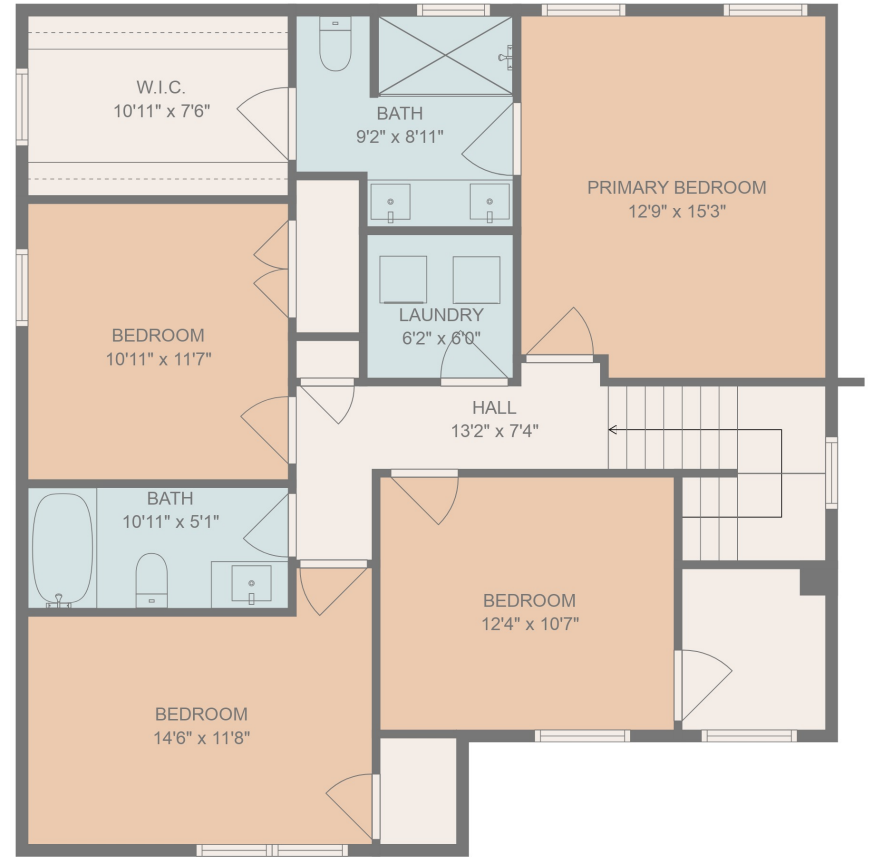

FLOOR 1

FLOOR 2

Total scanned area: 2415 sq. ft

MEASUREMENTS ARE CALCULATED BY CUBICASA TECHNOLOGY. DEEMED HIGHLY RELIABLE BUT NOT GUARANTEED.

Total scanned area: 2415 sq. ft

MEASUREMENTS ARE CALCULATED BY CUBICASA TECHNOLOGY. DEEMED HIGHLY RELIABLE BUT NOT GUARANTEED.

Total scanned area: 2415 sq. ft

MEASUREMENTS ARE CALCULATED BY CUBICASA TECHNOLOGY. DEEMED HIGHLY RELIABLE BUT NOT GUARANTEED.