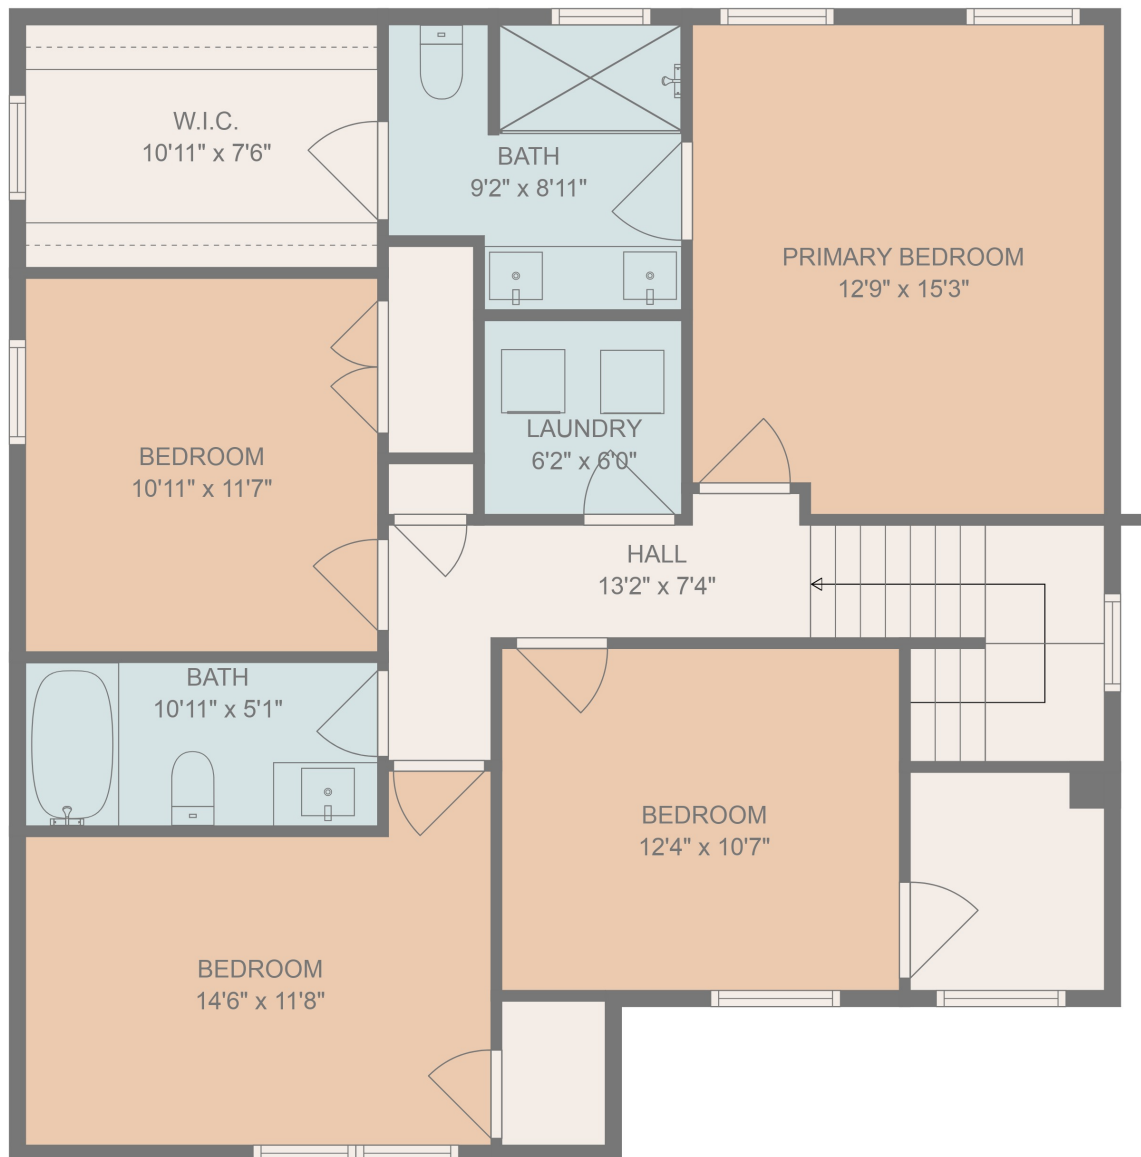

FLOOR 1

FLOOR 2

Total scanned area: 2415 sq. ft

MEASUREMENTS ARE CALCULATED BY CUBICASA TECHNOLOGY. DEEMED HIGHLY RELIABLE BUT NOT GUARANTEED.

Total scanned area: 2415 sq. ft

MEASUREMENTS ARE CALCULATED BY CUBICASA TECHNOLOGY. DEEMED HIGHLY RELIABLE BUT NOT GUARANTEED.

Total scanned area: 2415 sq. ft

MEASUREMENTS ARE CALCULATED BY CUBICASA TECHNOLOGY. DEEMED HIGHLY RELIABLE BUT NOT GUARANTEED.