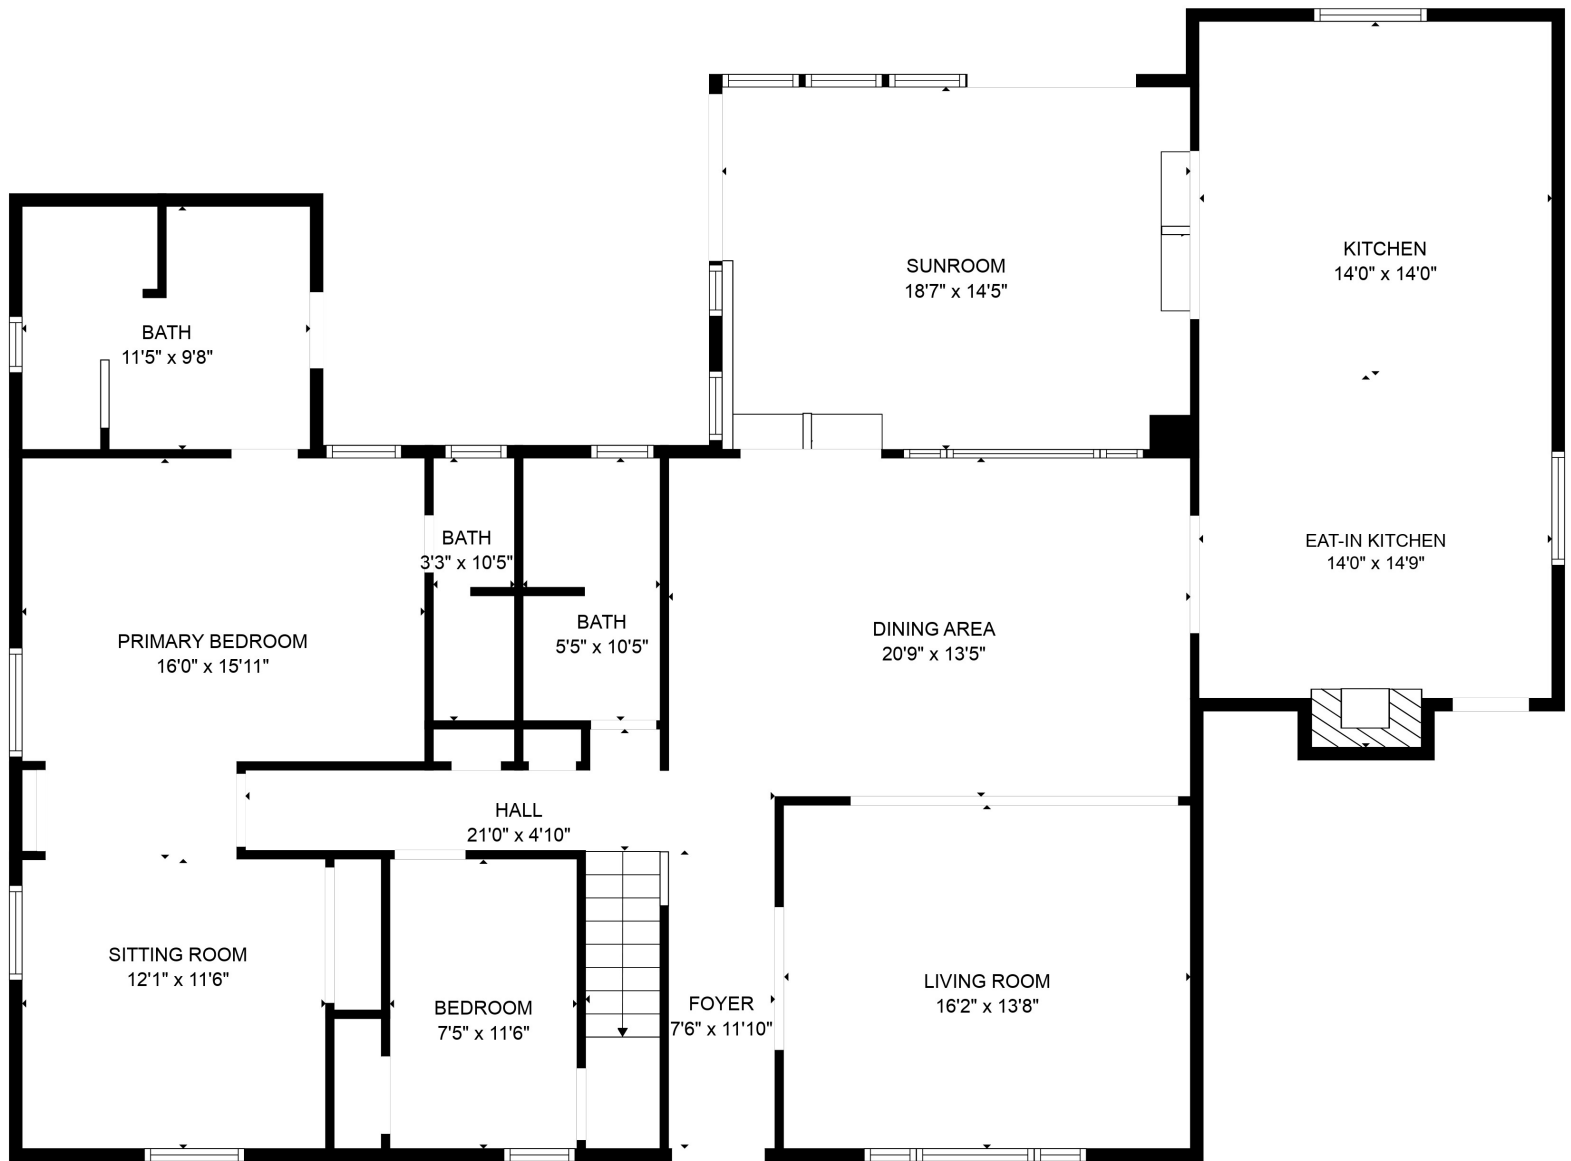

FLOOR 2

FLOOR 1

Total scanned area: 3137 sq. ft

SIZES AND DIMENSIONS ARE APPROXIMATE. ACTUAL MAY VARY.

Total scanned area: 3137 sq. ft

SIZES AND DIMENSIONS ARE APPROXIMATE. ACTUAL MAY VARY.

Total scanned area: 3137 sq. ft

SIZES AND DIMENSIONS ARE APPROXIMATE. ACTUAL MAY VARY.