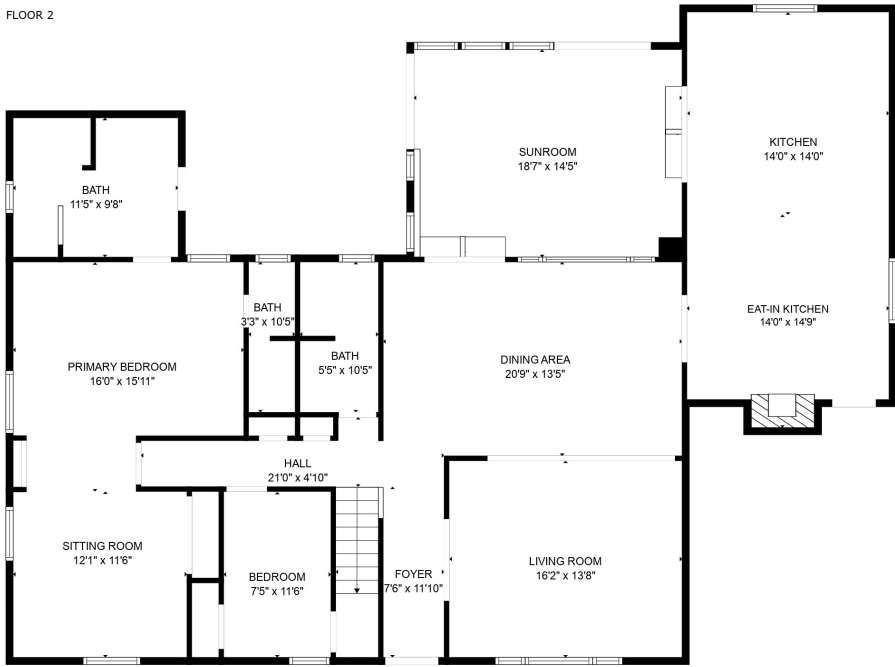

FLOOR 2

FLOOR 1

Total scanned area: 3137 sq. ft

SIZES AND DIMENSIONS ARE APPROXIMATE. ACTUAL MAY VARY.

Total scanned area: 3137 sq. ft

SIZES AND DIMENSIONS ARE APPROXIMATE. ACTUAL MAY VARY.

Total scanned area: 3137 sq. ft

SIZES AND DIMENSIONS ARE APPROXIMATE. ACTUAL MAY VARY.