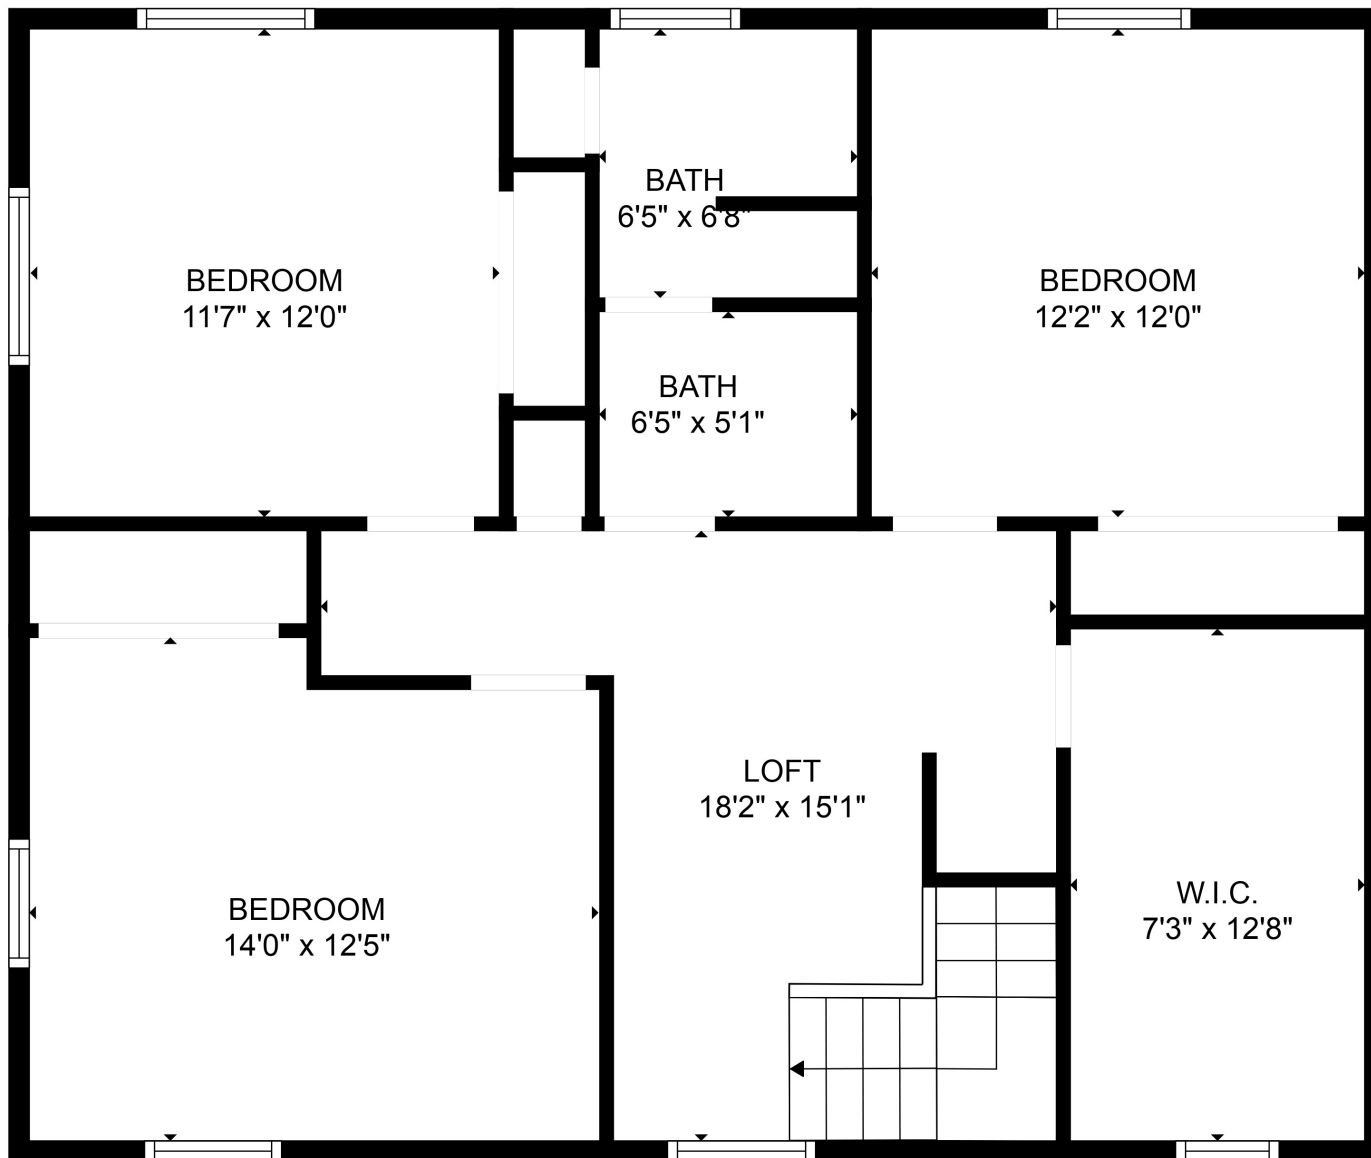

FLOOR 2

FLOOR 1

Total scanned area: 3137 sq. ft

SIZES AND DIMENSIONS ARE APPROXIMATE. ACTUAL MAY VARY.

Total scanned area: 3137 sq. ft

SIZES AND DIMENSIONS ARE APPROXIMATE. ACTUAL MAY VARY.

Total scanned area: 3137 sq. ft

SIZES AND DIMENSIONS ARE APPROXIMATE. ACTUAL MAY VARY.