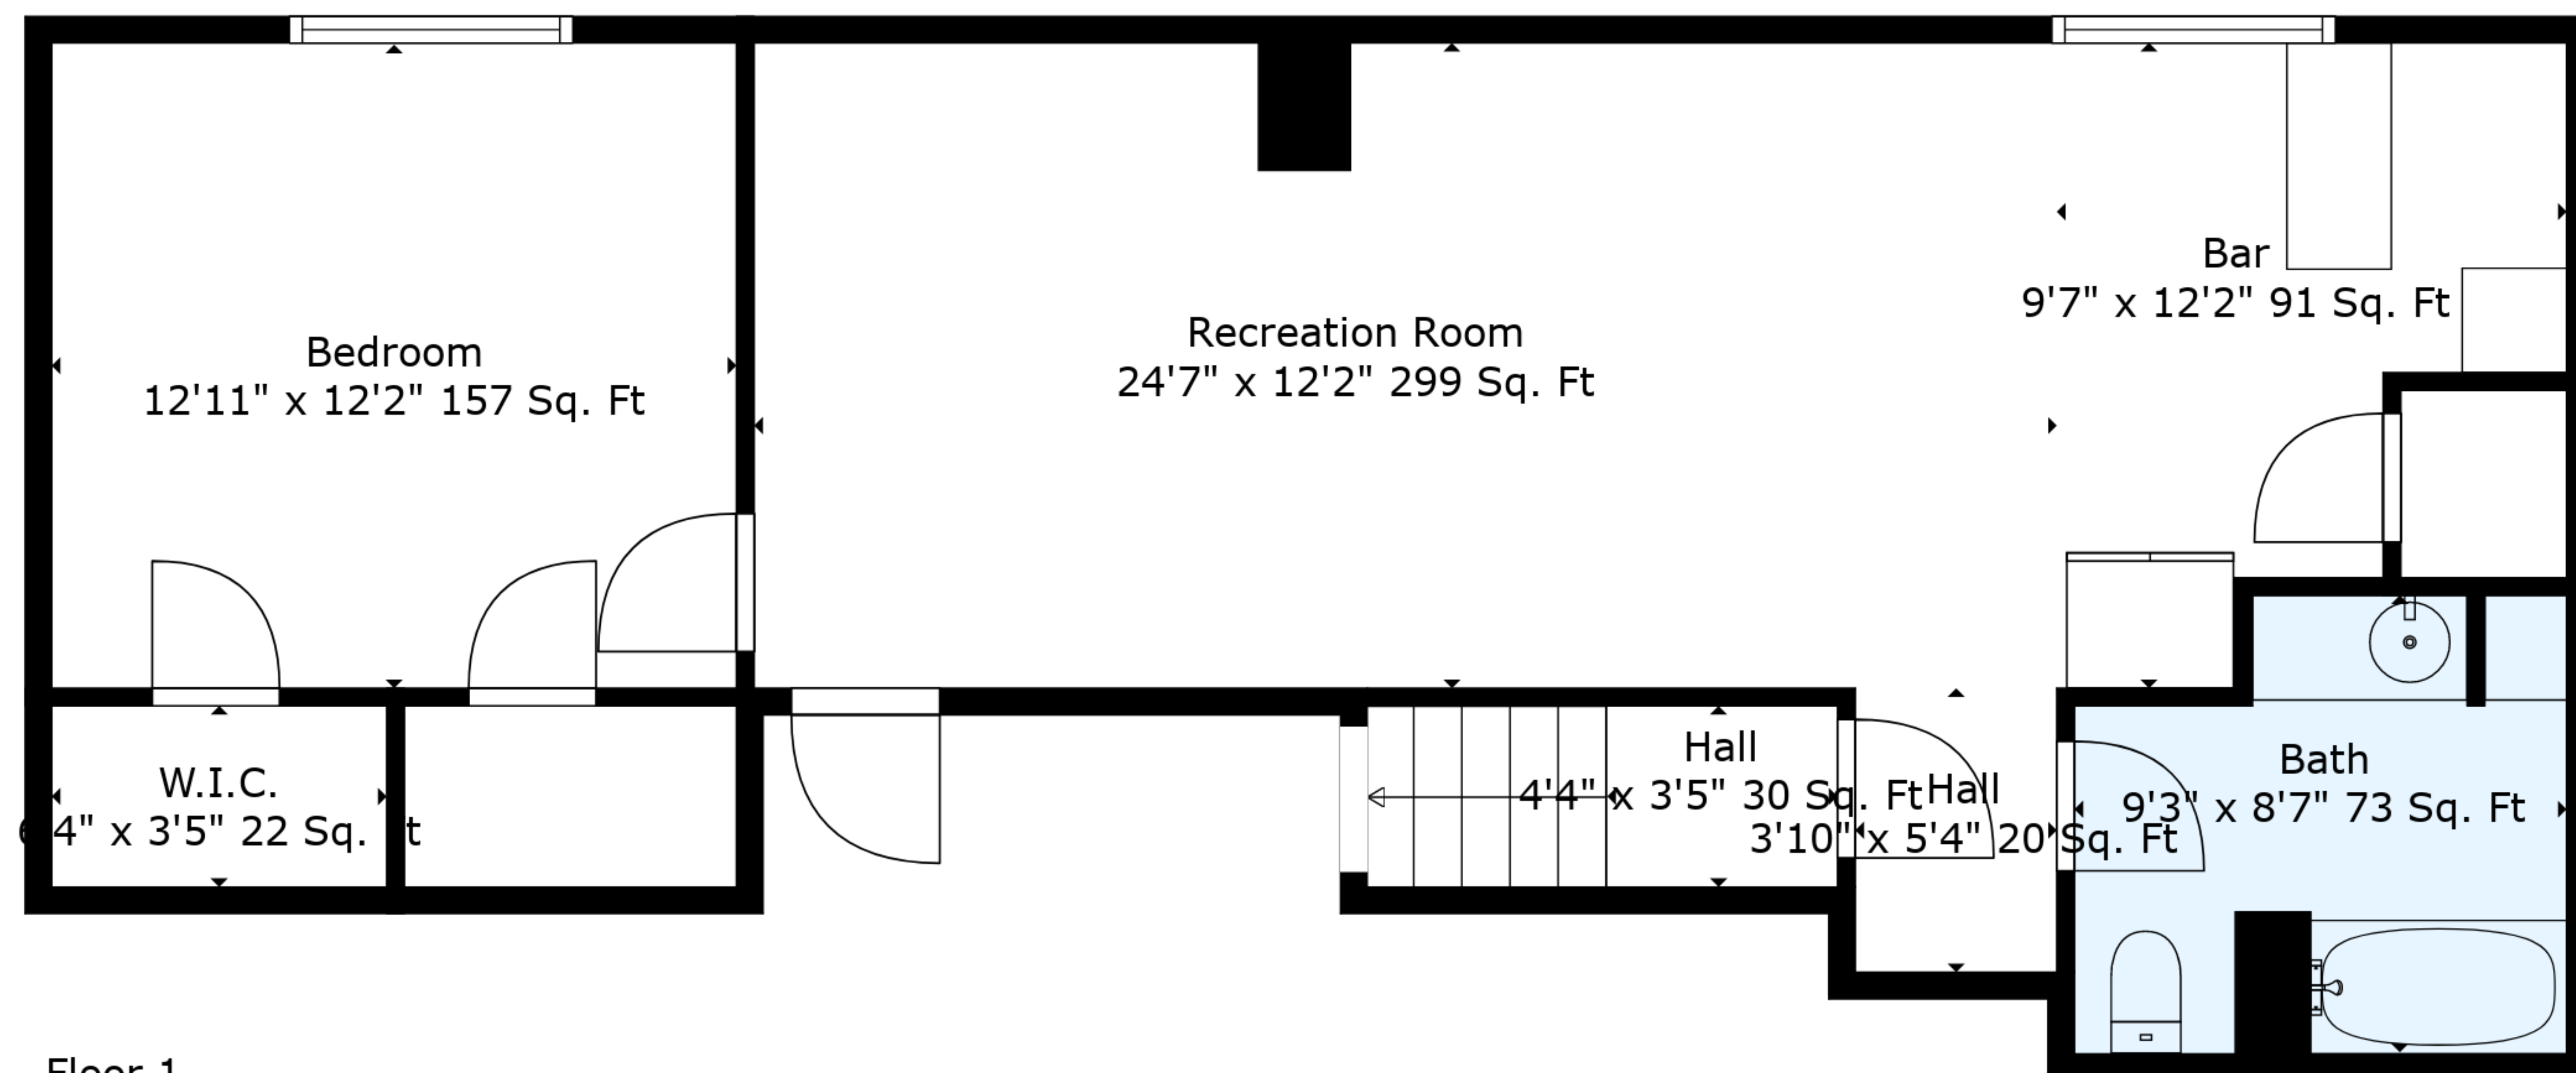

TOTAL: 2136 sq. ft
 BELOW GROUND: 747 sq. ft, FLOOR 2: 1389 sq. ft

TOTAL: 2136 sq. ft

BELOW GROUND: 747 sq. ft, FLOOR 2: 1389 sq. ft

Floor Plan Created By Cubicasa App. Measurements Deemed Highly Reliable But Not Guaranteed.

Floor 2

Floor 1

TOTAL: 2136 sq. ft
 BELOW GROUND: 747 sq. ft, FLOOR 2: 1389 sq. ft