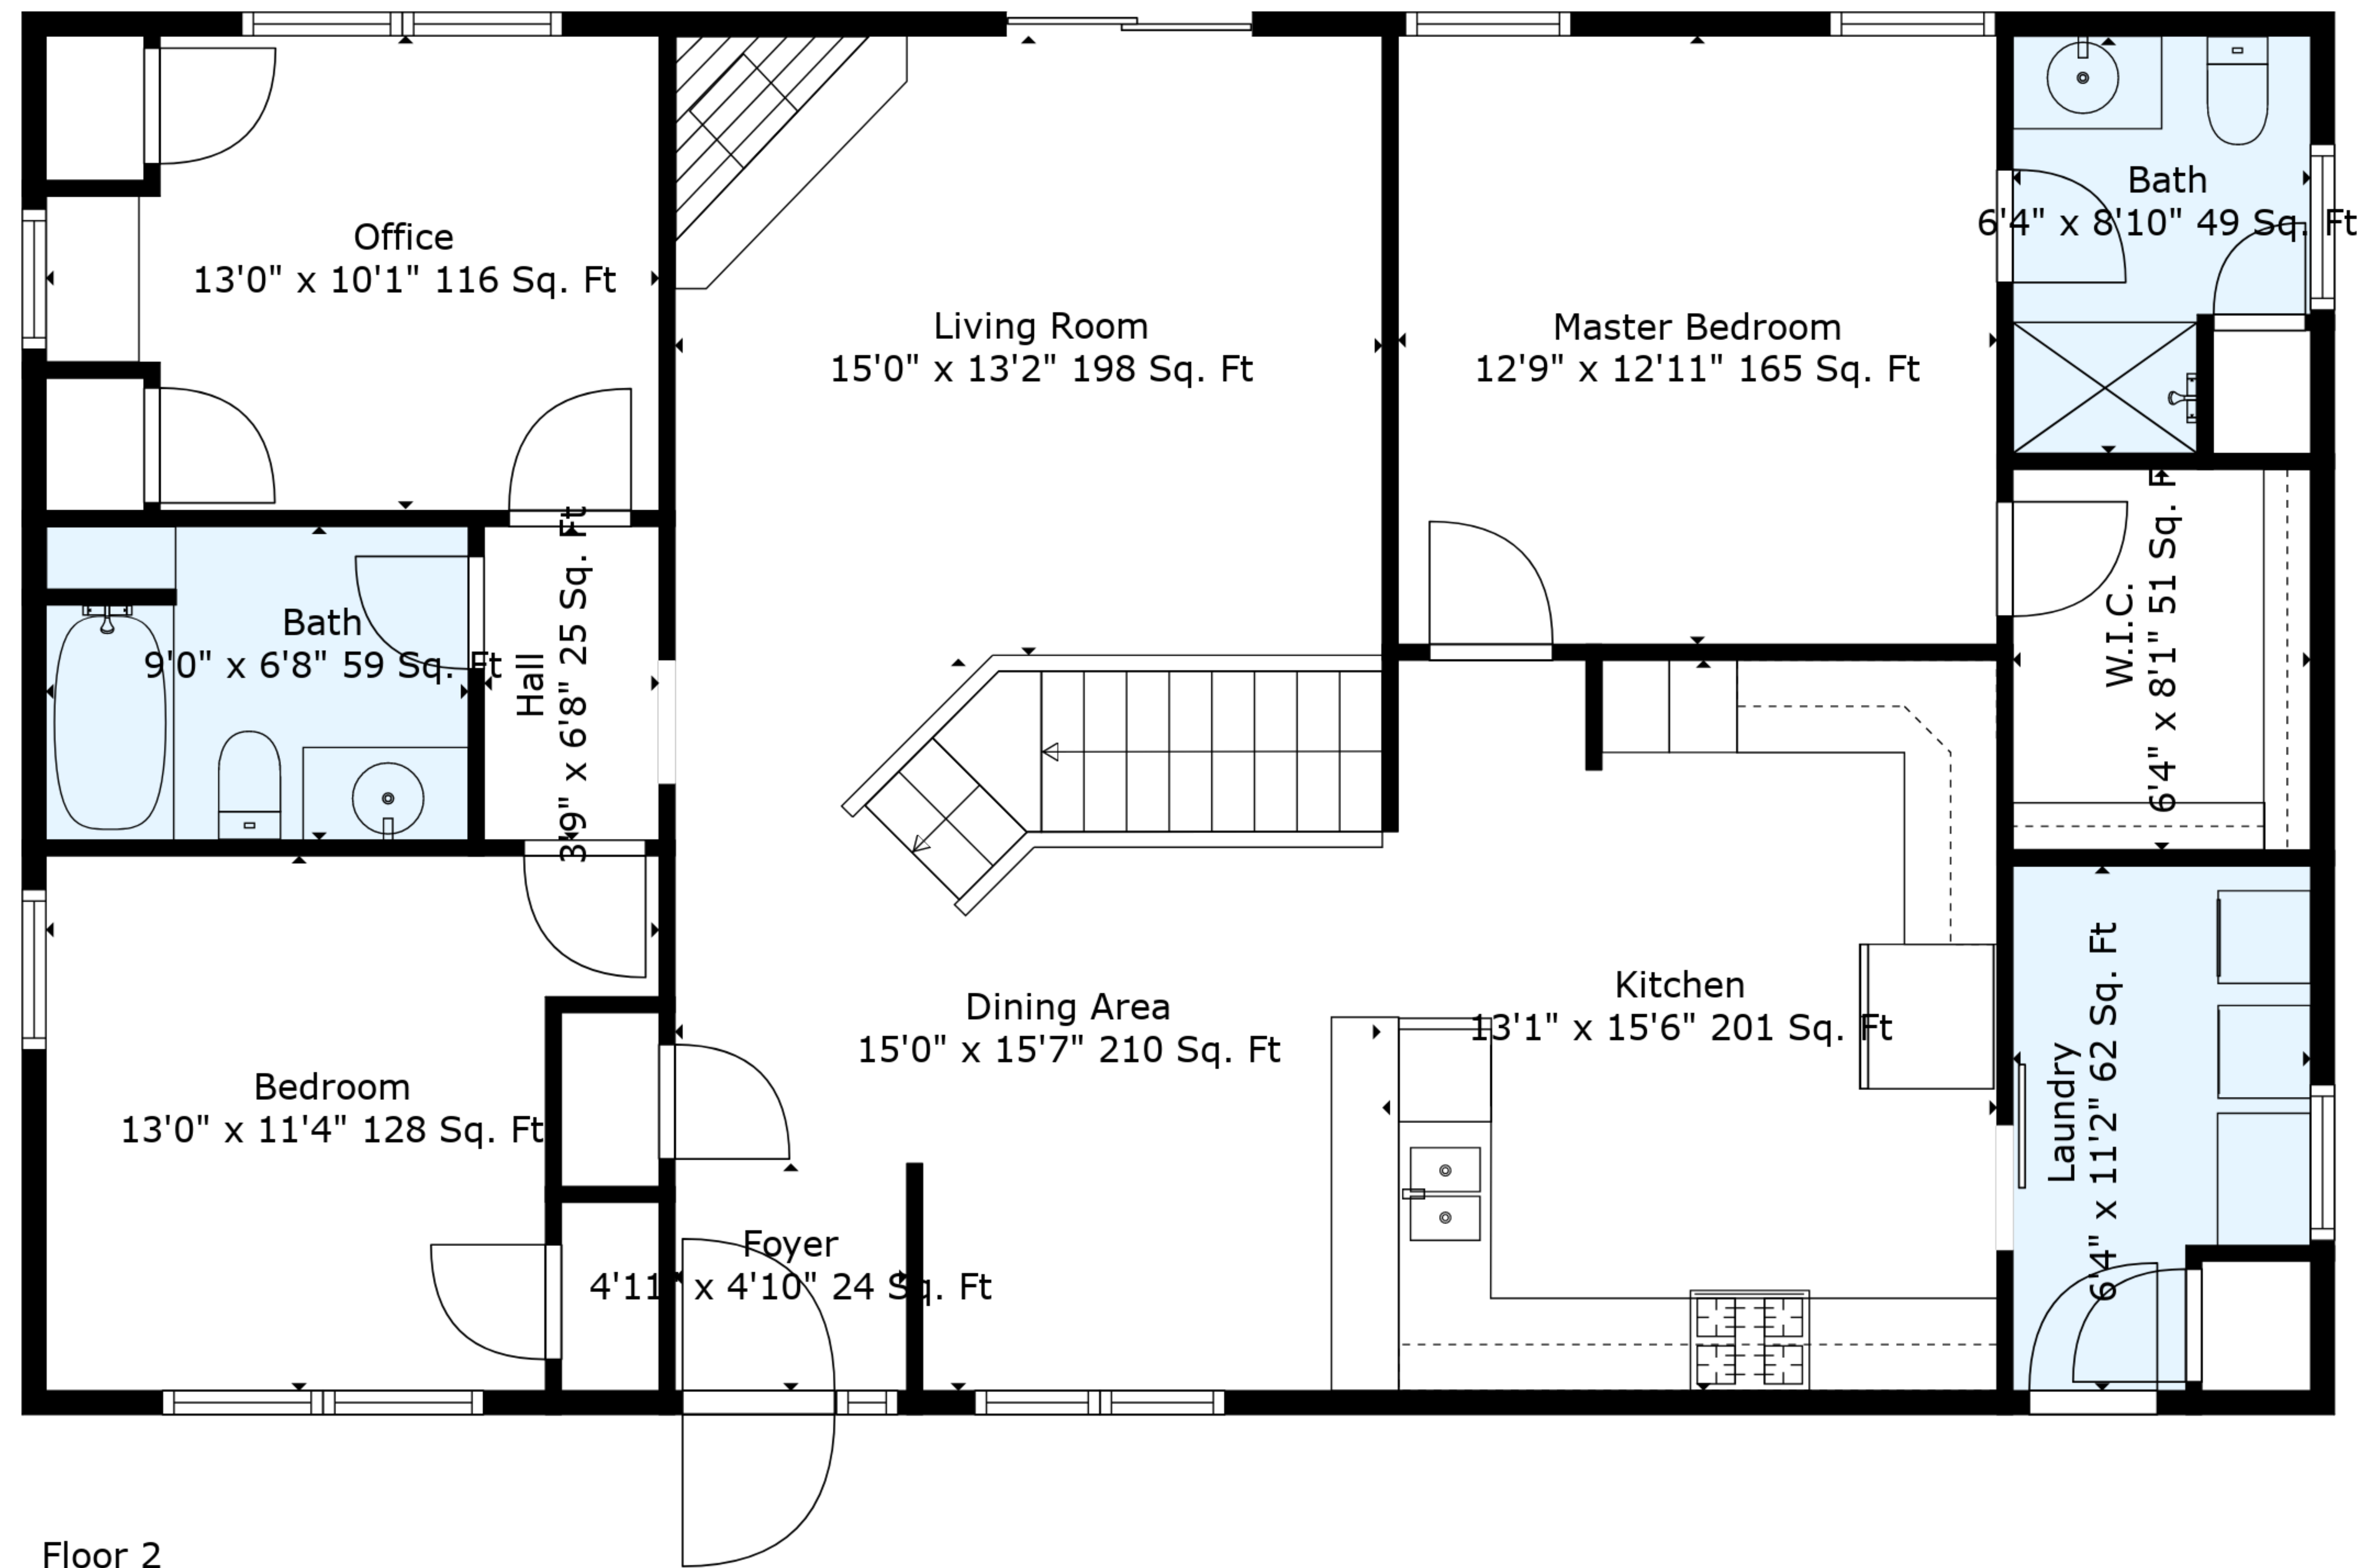

TOTAL: 2136 sq. ft
 BELOW GROUND: 747 sq. ft, FLOOR 2: 1389 sq. ft

TOTAL: 2136 sq. ft

BELOW GROUND: 747 sq. ft, FLOOR 2: 1389 sq. ft

Floor Plan Created By Cubicasa App. Measurements Deemed Highly Reliable But Not Guaranteed.

Floor 2

Floor 1

TOTAL: 2136 sq. ft
 BELOW GROUND: 747 sq. ft, FLOOR 2: 1389 sq. ft