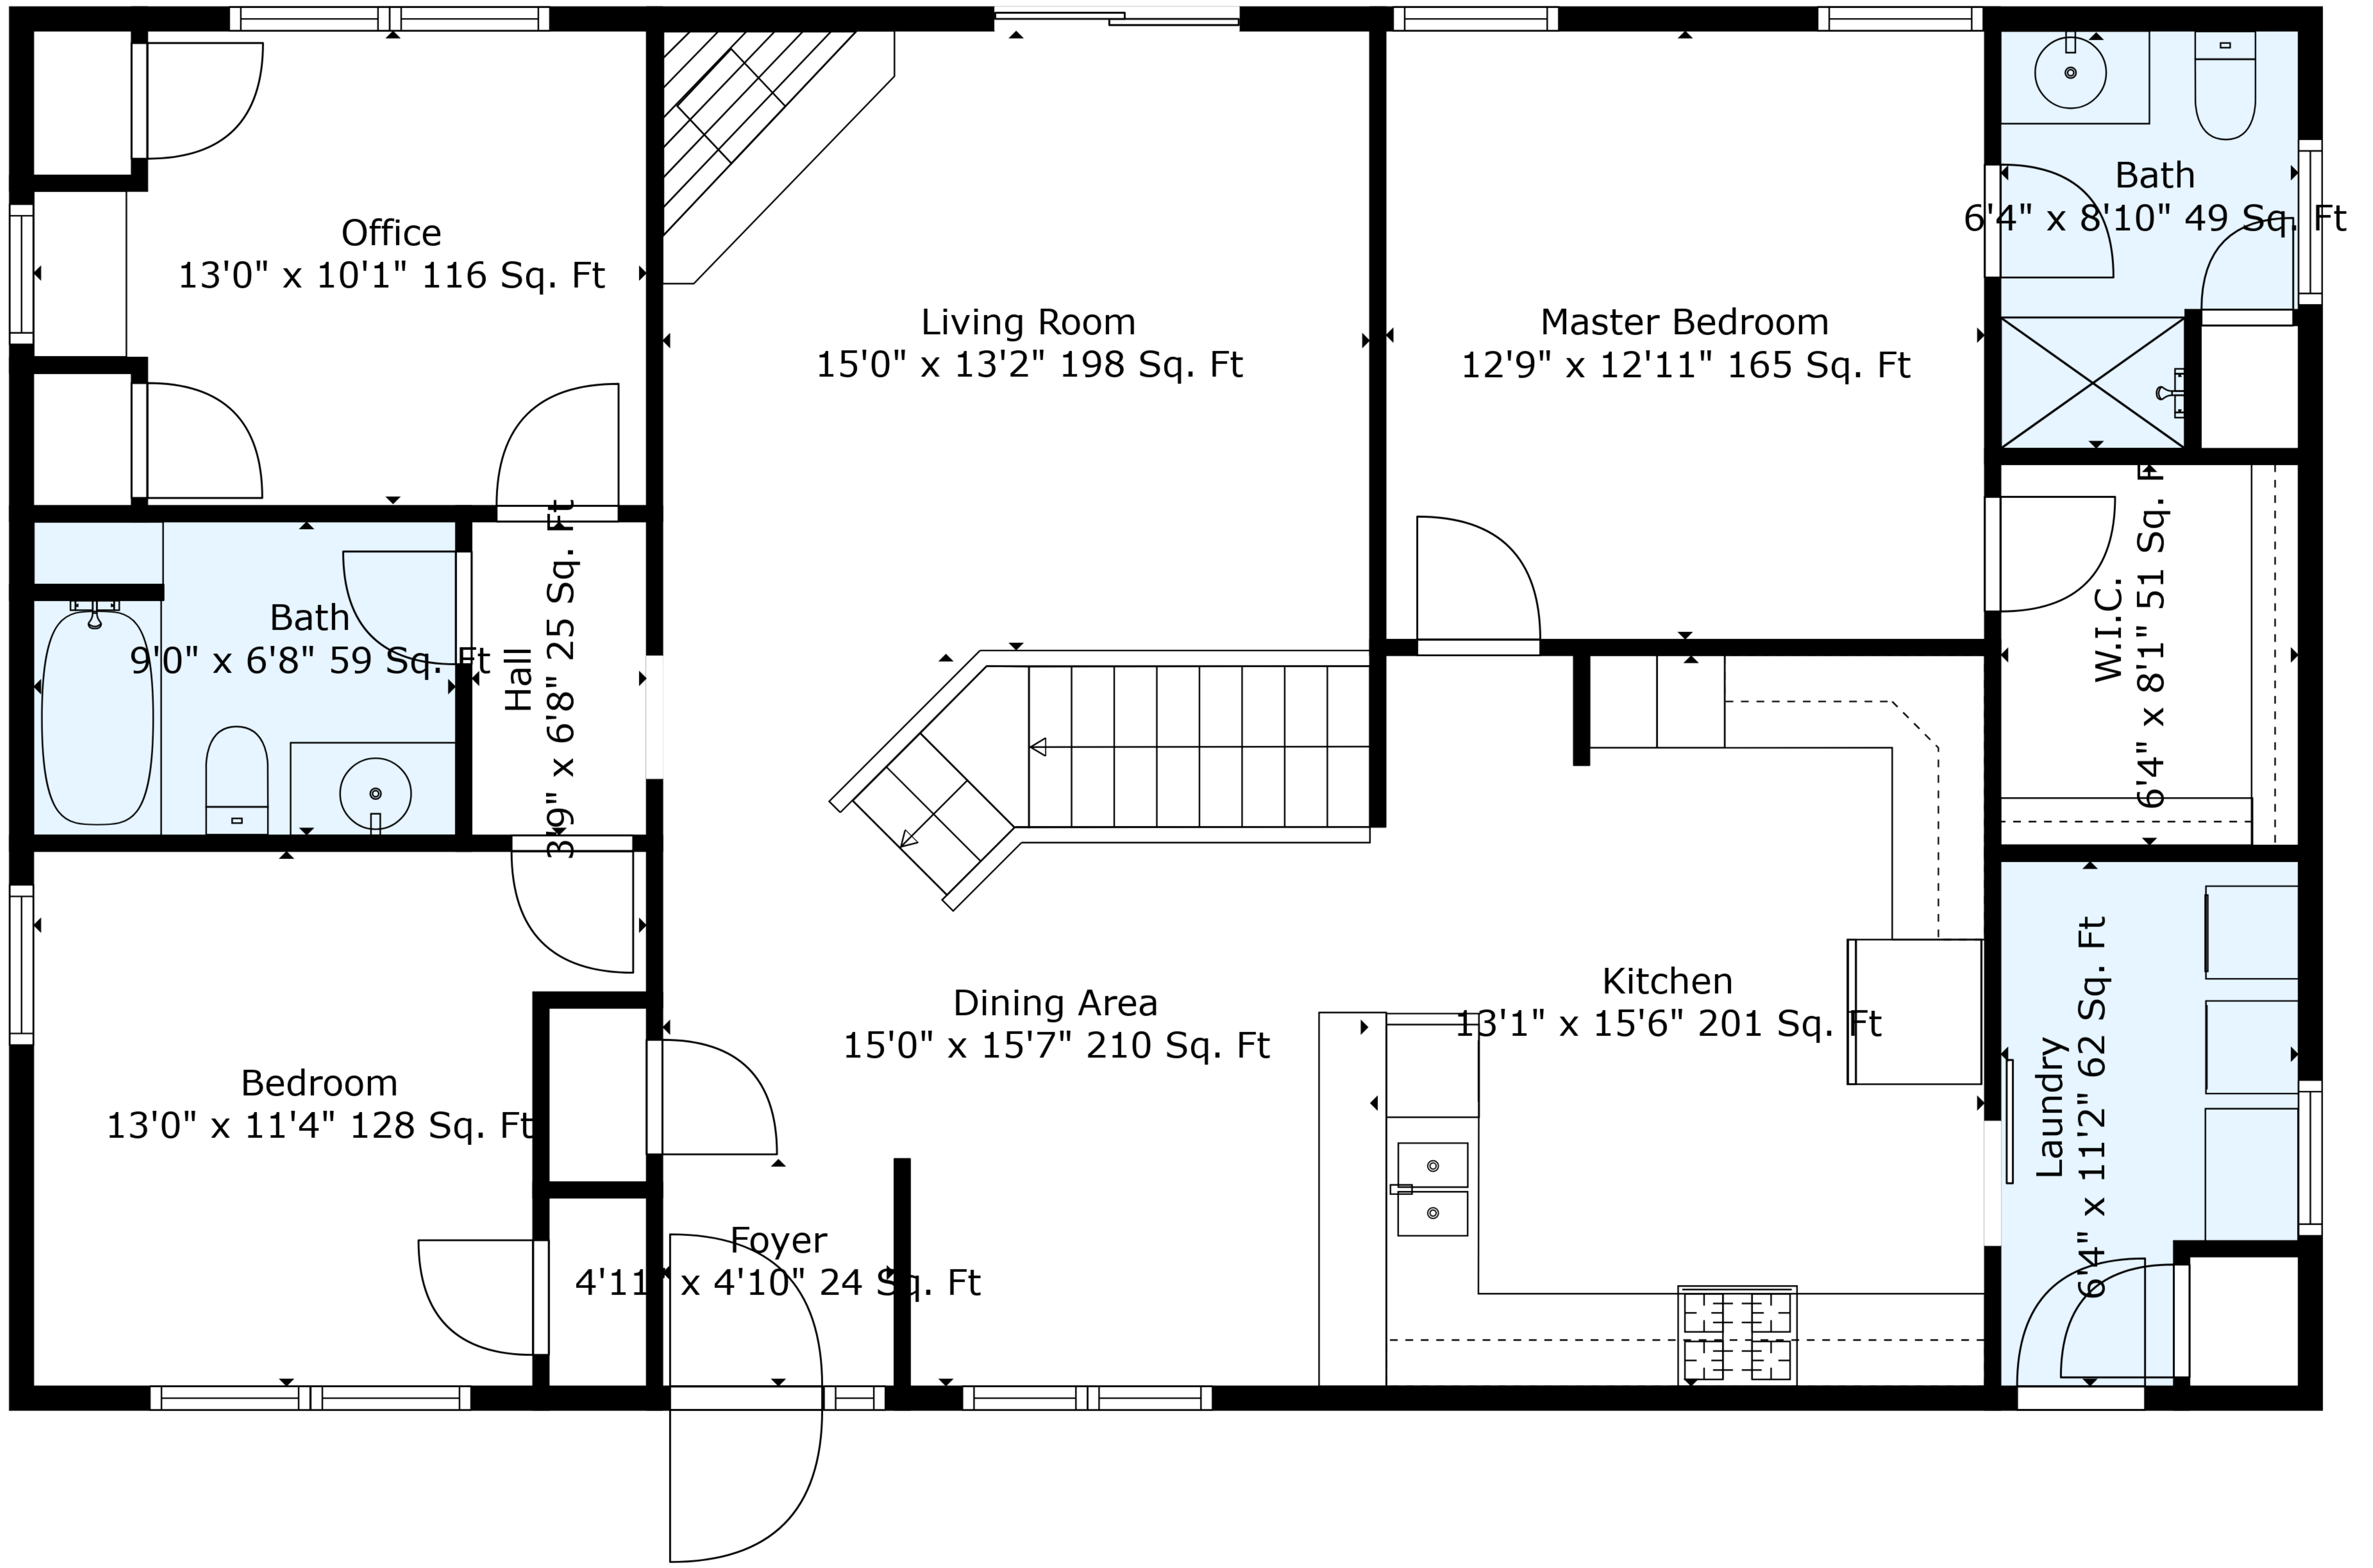

TOTAL: 2136 sq. ft
 BELOW GROUND: 747 sq. ft, FLOOR 2: 1389 sq. ft

TOTAL: 2136 sq. ft

BELOW GROUND: 747 sq. ft, FLOOR 2: 1389 sq. ft

Floor Plan Created By Cubicasa App. Measurements Deemed Highly Reliable But Not Guaranteed.

Floor 2

Floor 1

TOTAL: 2136 sq. ft
 BELOW GROUND: 747 sq. ft, FLOOR 2: 1389 sq. ft