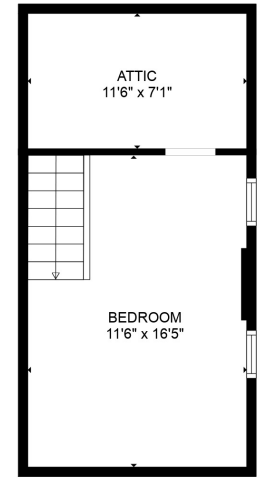

FLOOR 1

FLOOR 2

FLOOR 3

FLOOR 4

TOTAL: 1225 sq. ft

Below Ground: 0 sq. ft, FLOOR 2: 554 sq. ft, FLOOR 3: 530 sq. ft, FLOOR 4: 141 sq. ft
 EXCLUDED AREAS: BASEMENT: 535 sq. ft, LAUNDRY: 145 sq. ft, PORCH: 143 sq. ft,
 BALCONY: 72 sq. ft, LOW CEILING: 134 sq. ft

MEASUREMENTS ARE DEEMED RELIABLE BUT ARE NOT GUARANTEED.

TOTAL: 1224 sq. ft

Below Ground: 0 sq. ft, FLOOR 2: 553 sq. ft, FLOOR 3: 530 sq. ft, FLOOR 4: 141 sq. ft
 EXCLUDED AREAS: BASEMENT: 535 sq. ft, LAUNDRY: 145 sq. ft, PORCH: 143 sq. ft,
 BALCONY: 72 sq. ft, LOW CEILING: 134 sq. ft