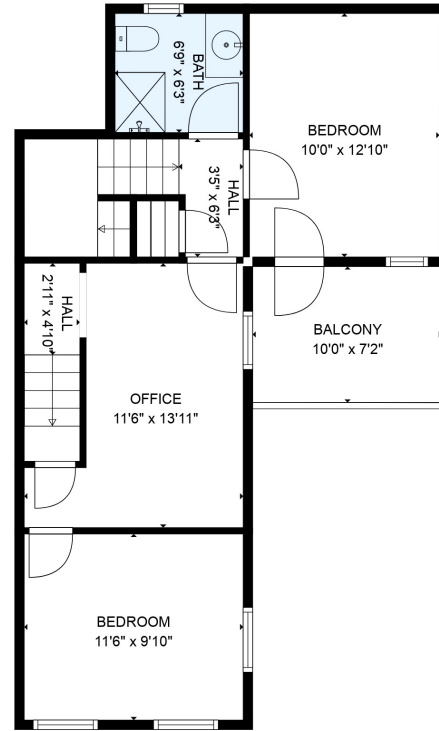

FLOOR 1

FLOOR 2

FLOOR 3

FLOOR 4

TOTAL: 1225 sq. ft

Below Ground: 0 sq. ft, FLOOR 2: 554 sq. ft, FLOOR 3: 530 sq. ft, FLOOR 4: 141 sq. ft
 EXCLUDED AREAS: BASEMENT: 535 sq. ft, LAUNDRY: 145 sq. ft, PORCH: 143 sq. ft,
 BALCONY: 72 sq. ft, LOW CEILING: 134 sq. ft

MEASUREMENTS ARE DEEMED RELIABLE BUT ARE NOT GUARANTEED.

TOTAL: 1224 sq. ft

Below Ground: 0 sq. ft, FLOOR 2: 553 sq. ft, FLOOR 3: 530 sq. ft, FLOOR 4: 141 sq. ft
 EXCLUDED AREAS: BASEMENT: 535 sq. ft, LAUNDRY: 145 sq. ft, PORCH: 143 sq. ft,
 BALCONY: 72 sq. ft, LOW CEILING: 134 sq. ft