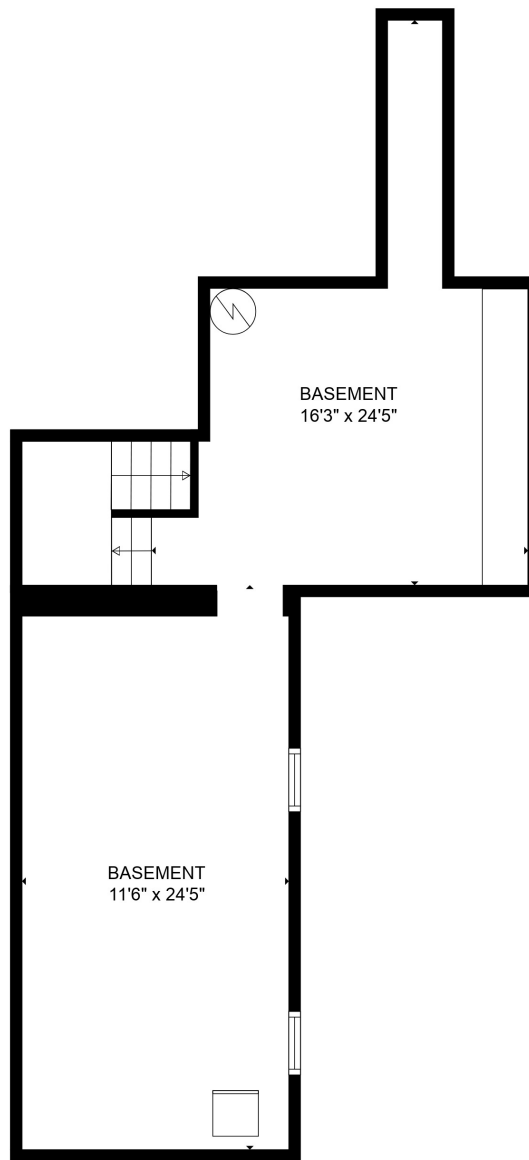

TOTAL: 1224 sq. ft

Below Ground: 0 sq. ft, FLOOR 2: 553 sq. ft, FLOOR 3: 530 sq. ft, FLOOR 4: 141 sq. ft
EXCLUDED AREAS: BASEMENT: 535 sq. ft, LAUNDRY: 145 sq. ft, PORCH: 143 sq. ft,
BALCONY: 72 sq. ft, LOW CEILING: 134 sq. ft

MEASUREMENTS ARE DEEMED RELIABLE BUT ARE NOT GUARANTEED.