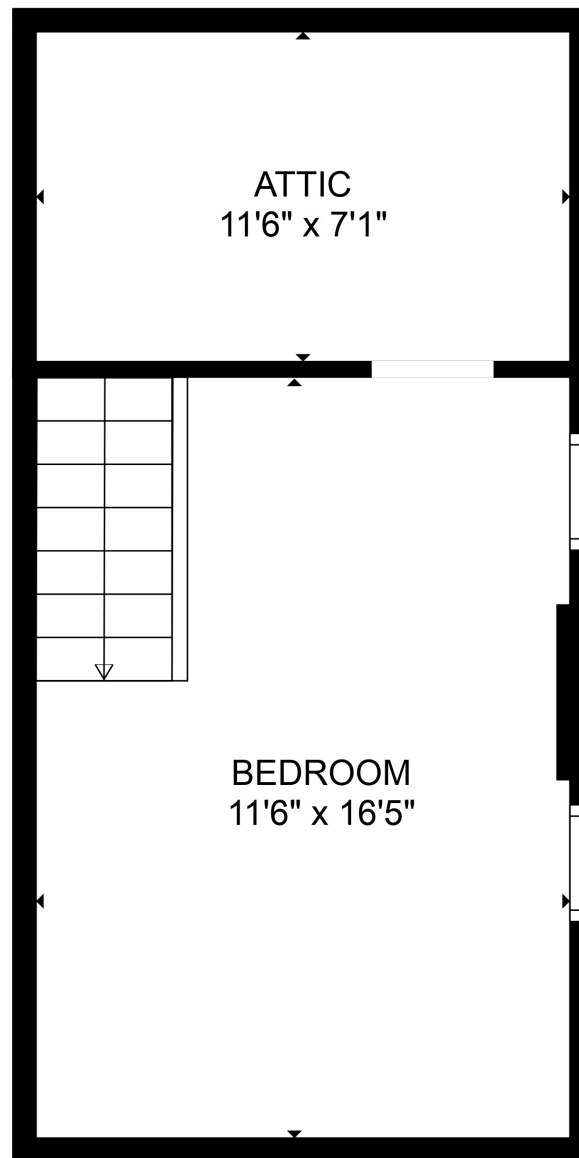

FLOOR 1

FLOOR 2

FLOOR 3

FLOOR 4

TOTAL: 1225 sq. ft

Below Ground: 0 sq. ft, FLOOR 2: 554 sq. ft, FLOOR 3: 530 sq. ft, FLOOR 4: 141 sq. ft
 EXCLUDED AREAS: BASEMENT: 535 sq. ft, LAUNDRY: 145 sq. ft, PORCH: 143 sq. ft,
 BALCONY: 72 sq. ft, LOW CEILING: 134 sq. ft

MEASUREMENTS ARE DEEMED RELIABLE BUT ARE NOT GUARANTEED.

TOTAL: 1224 sq. ft

Below Ground: 0 sq. ft, FLOOR 2: 553 sq. ft, FLOOR 3: 530 sq. ft, FLOOR 4: 141 sq. ft
 EXCLUDED AREAS: BASEMENT: 535 sq. ft, LAUNDRY: 145 sq. ft, PORCH: 143 sq. ft,
 BALCONY: 72 sq. ft, LOW CEILING: 134 sq. ft