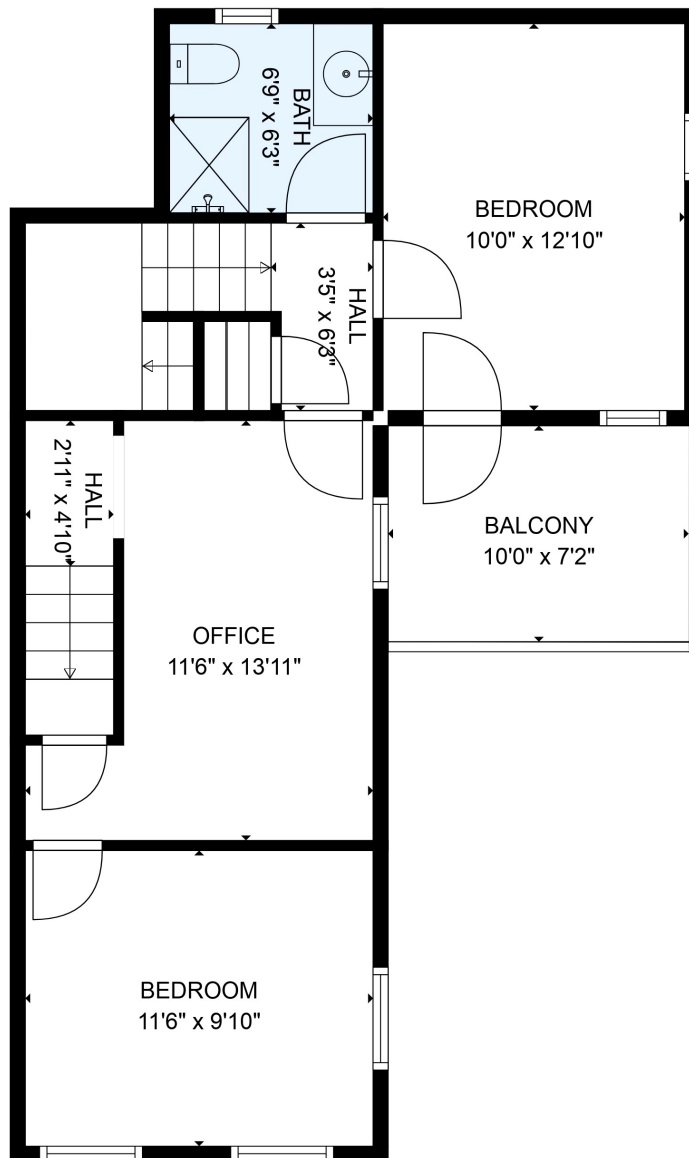

FLOOR 1

FLOOR 2

FLOOR 3

FLOOR 4

TOTAL: 1225 sq. ft

Below Ground: 0 sq. ft, FLOOR 2: 554 sq. ft, FLOOR 3: 530 sq. ft, FLOOR 4: 141 sq. ft
 EXCLUDED AREAS: BASEMENT: 535 sq. ft, LAUNDRY: 145 sq. ft, PORCH: 143 sq. ft,
 BALCONY: 72 sq. ft, LOW CEILING: 134 sq. ft

MEASUREMENTS ARE DEEMED RELIABLE BUT ARE NOT GUARANTEED.

TOTAL: 1224 sq. ft

Below Ground: 0 sq. ft, FLOOR 2: 553 sq. ft, FLOOR 3: 530 sq. ft, FLOOR 4: 141 sq. ft
 EXCLUDED AREAS: BASEMENT: 535 sq. ft, LAUNDRY: 145 sq. ft, PORCH: 143 sq. ft,
 BALCONY: 72 sq. ft, LOW CEILING: 134 sq. ft