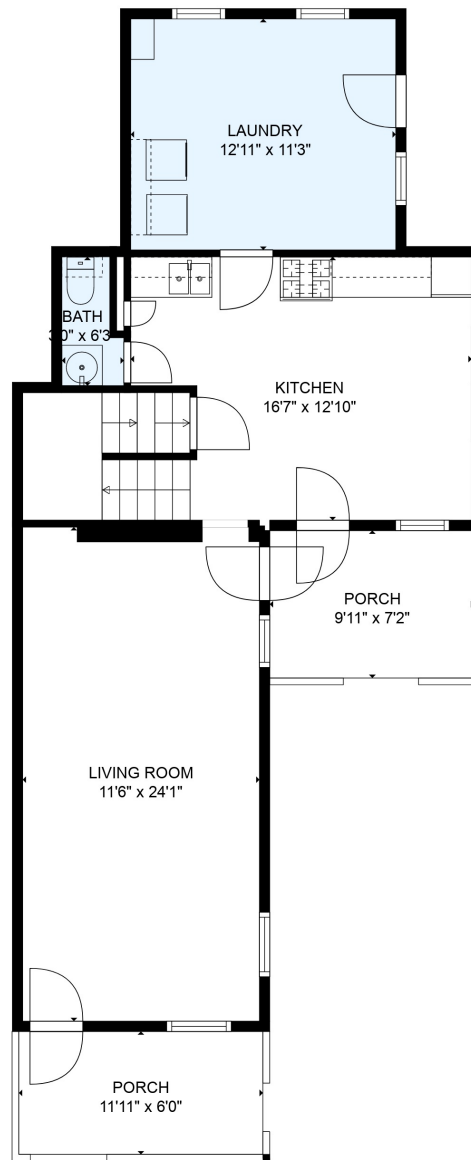

FLOOR 1

FLOOR 2

FLOOR 3

FLOOR 4

TOTAL: 1225 sq. ft

Below Ground: 0 sq. ft, FLOOR 2: 554 sq. ft, FLOOR 3: 530 sq. ft, FLOOR 4: 141 sq. ft
 EXCLUDED AREAS: BASEMENT: 535 sq. ft, LAUNDRY: 145 sq. ft, PORCH: 143 sq. ft,
 BALCONY: 72 sq. ft, LOW CEILING: 134 sq. ft

MEASUREMENTS ARE DEEMED RELIABLE BUT ARE NOT GUARANTEED.

TOTAL: 1224 sq. ft

Below Ground: 0 sq. ft, FLOOR 2: 553 sq. ft, FLOOR 3: 530 sq. ft, FLOOR 4: 141 sq. ft
 EXCLUDED AREAS: BASEMENT: 535 sq. ft, LAUNDRY: 145 sq. ft, PORCH: 143 sq. ft,
 BALCONY: 72 sq. ft, LOW CEILING: 134 sq. ft