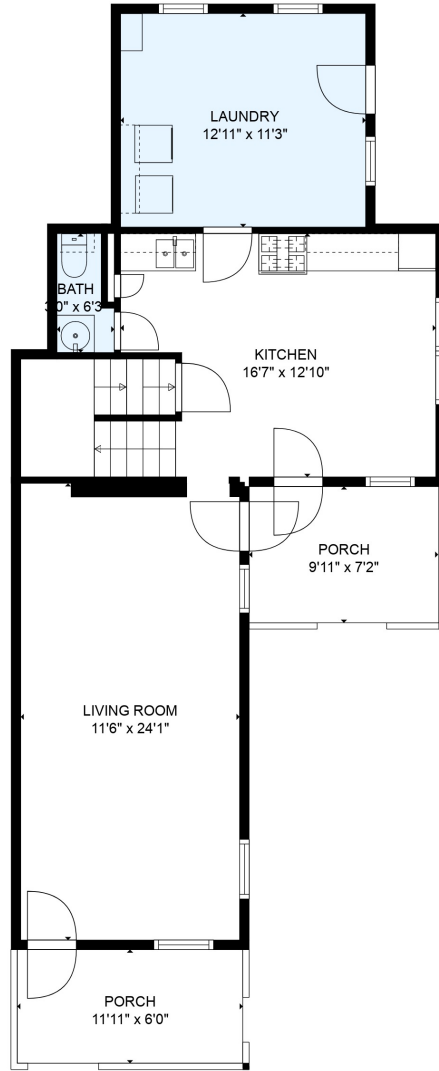

FLOOR 1

FLOOR 2

FLOOR 3

FLOOR 4

TOTAL: 1225 sq. ft

Below Ground: 0 sq. ft, FLOOR 2: 554 sq. ft, FLOOR 3: 530 sq. ft, FLOOR 4: 141 sq. ft
 EXCLUDED AREAS: BASEMENT: 535 sq. ft, LAUNDRY: 145 sq. ft, PORCH: 143 sq. ft,
 BALCONY: 72 sq. ft, LOW CEILING: 134 sq. ft

MEASUREMENTS ARE DEEMED RELIABLE BUT ARE NOT GUARANTEED.

TOTAL: 1224 sq. ft

Below Ground: 0 sq. ft, FLOOR 2: 553 sq. ft, FLOOR 3: 530 sq. ft, FLOOR 4: 141 sq. ft
 EXCLUDED AREAS: BASEMENT: 535 sq. ft, LAUNDRY: 145 sq. ft, PORCH: 143 sq. ft,
 BALCONY: 72 sq. ft, LOW CEILING: 134 sq. ft