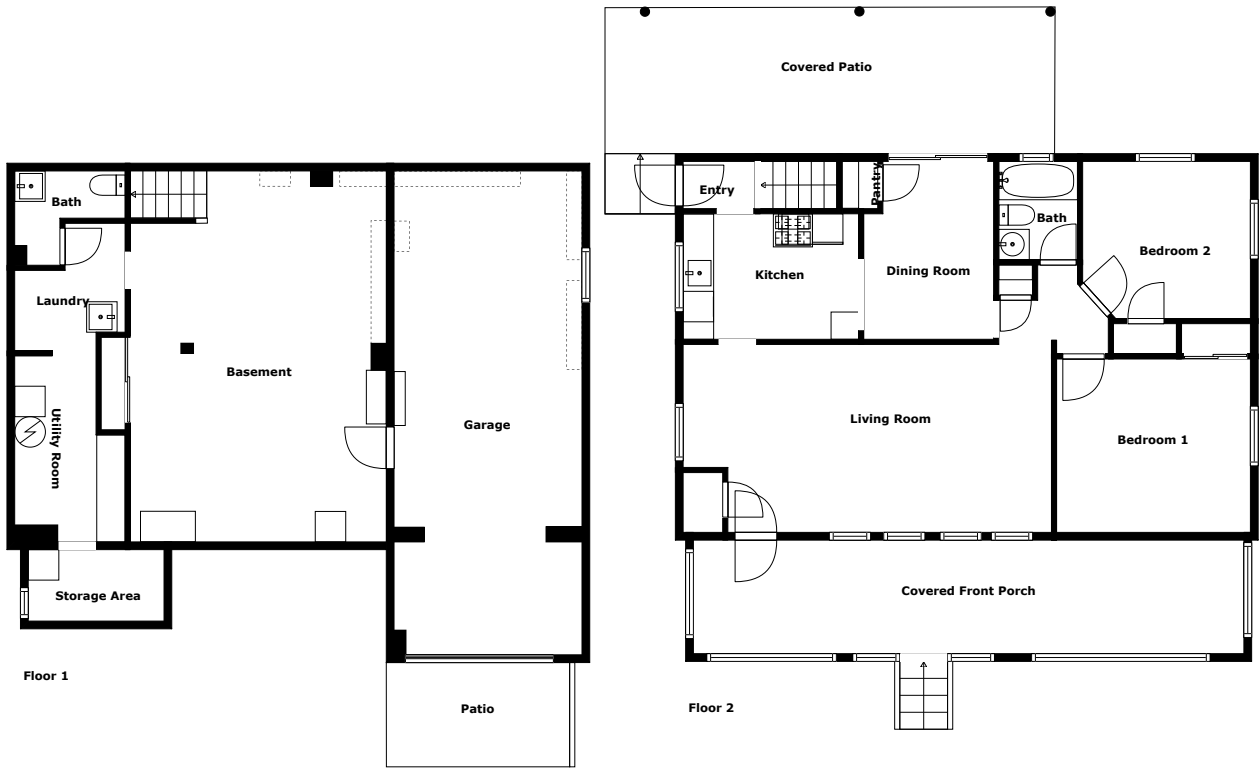

Home report

Oakland Drive 3312
McKeesport

Highlights

1 Kitchen

1 Living room

2 Bath

23 Doors

18 Windows

Floor plan

Floor 1

Floor 2

Measurements Are Calculated By Cubicasa Technology. Deemed Highly Reliable But Not Guaranteed.

Appendix 1: Data sheet

Bath - 2	Basement - 1	Utility - 1
Utility - Laundry - 1	Outdoor - 2	Outdoor - Patio - 2
Outdoor - Patio - Covered - 1	Garage - 1	Pantry - 1
Entry - 1	Kitchen - 1	Dining - 1
LivingRoom - 1		