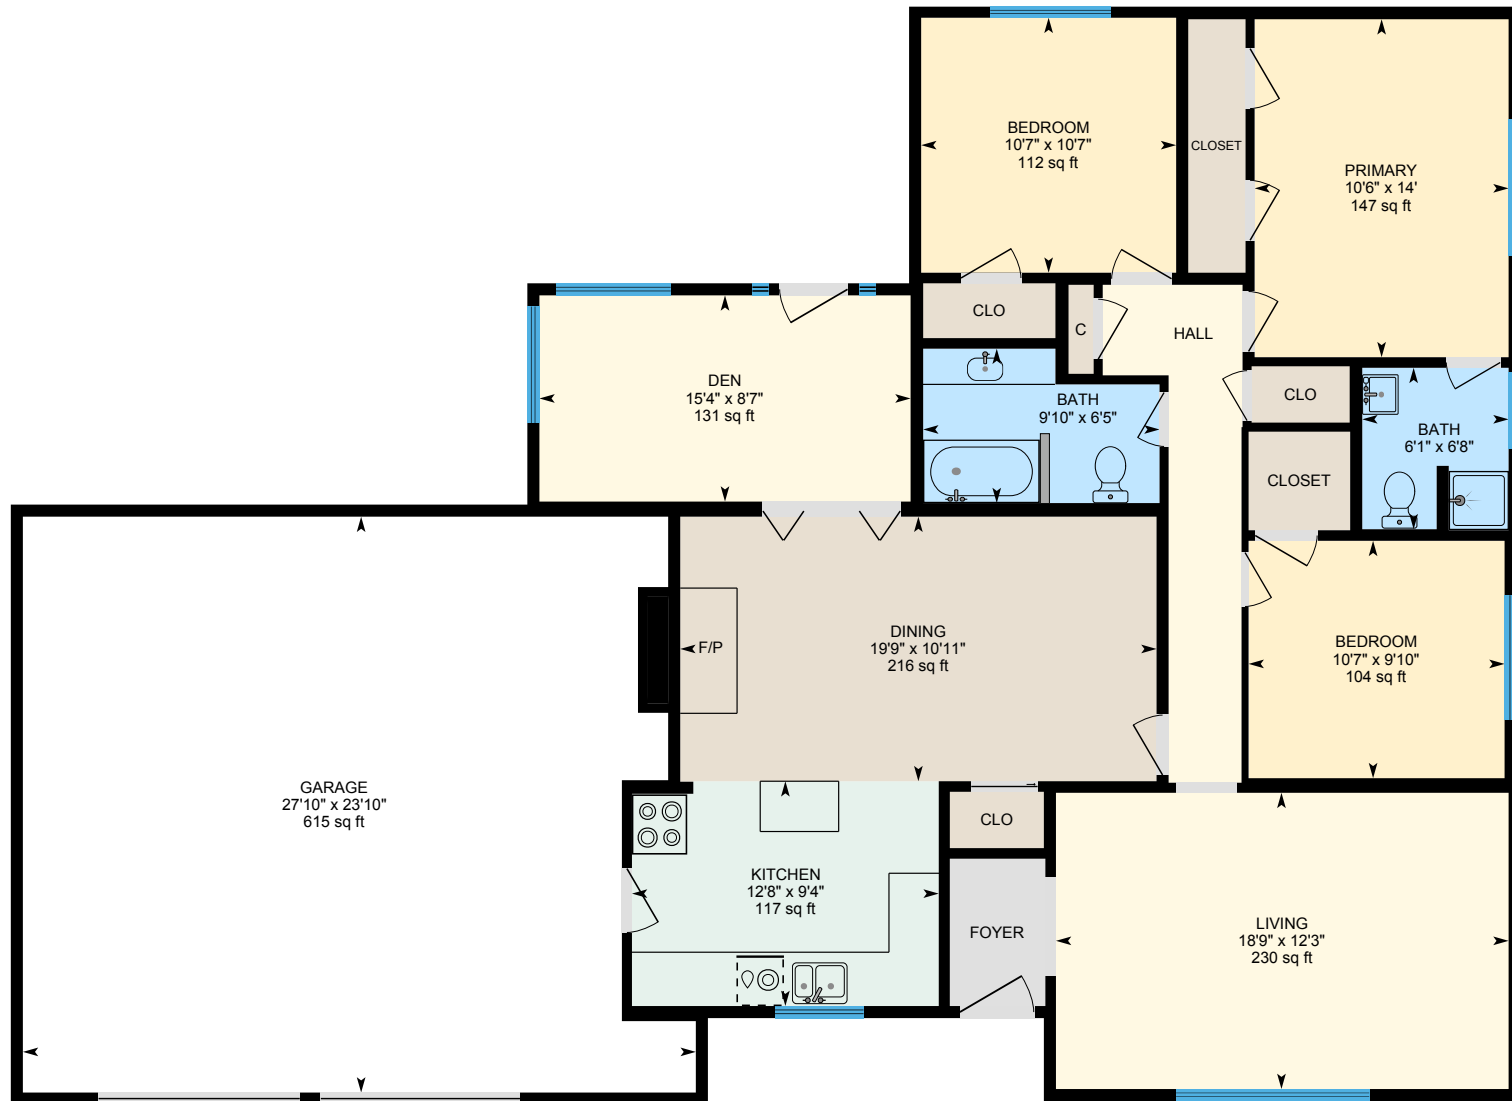

# 2201 Earlmart Dr, Modesto, CA

Main Floor Finished Area 1506.82 sq ft  
Unfinished Area 660.82 sq ft

PREPARED: 2023/11/15

White regions are excluded from total floor area in iGUIDE floor plans. All room dimensions and floor areas must be considered approximate and are subject to independent verification.