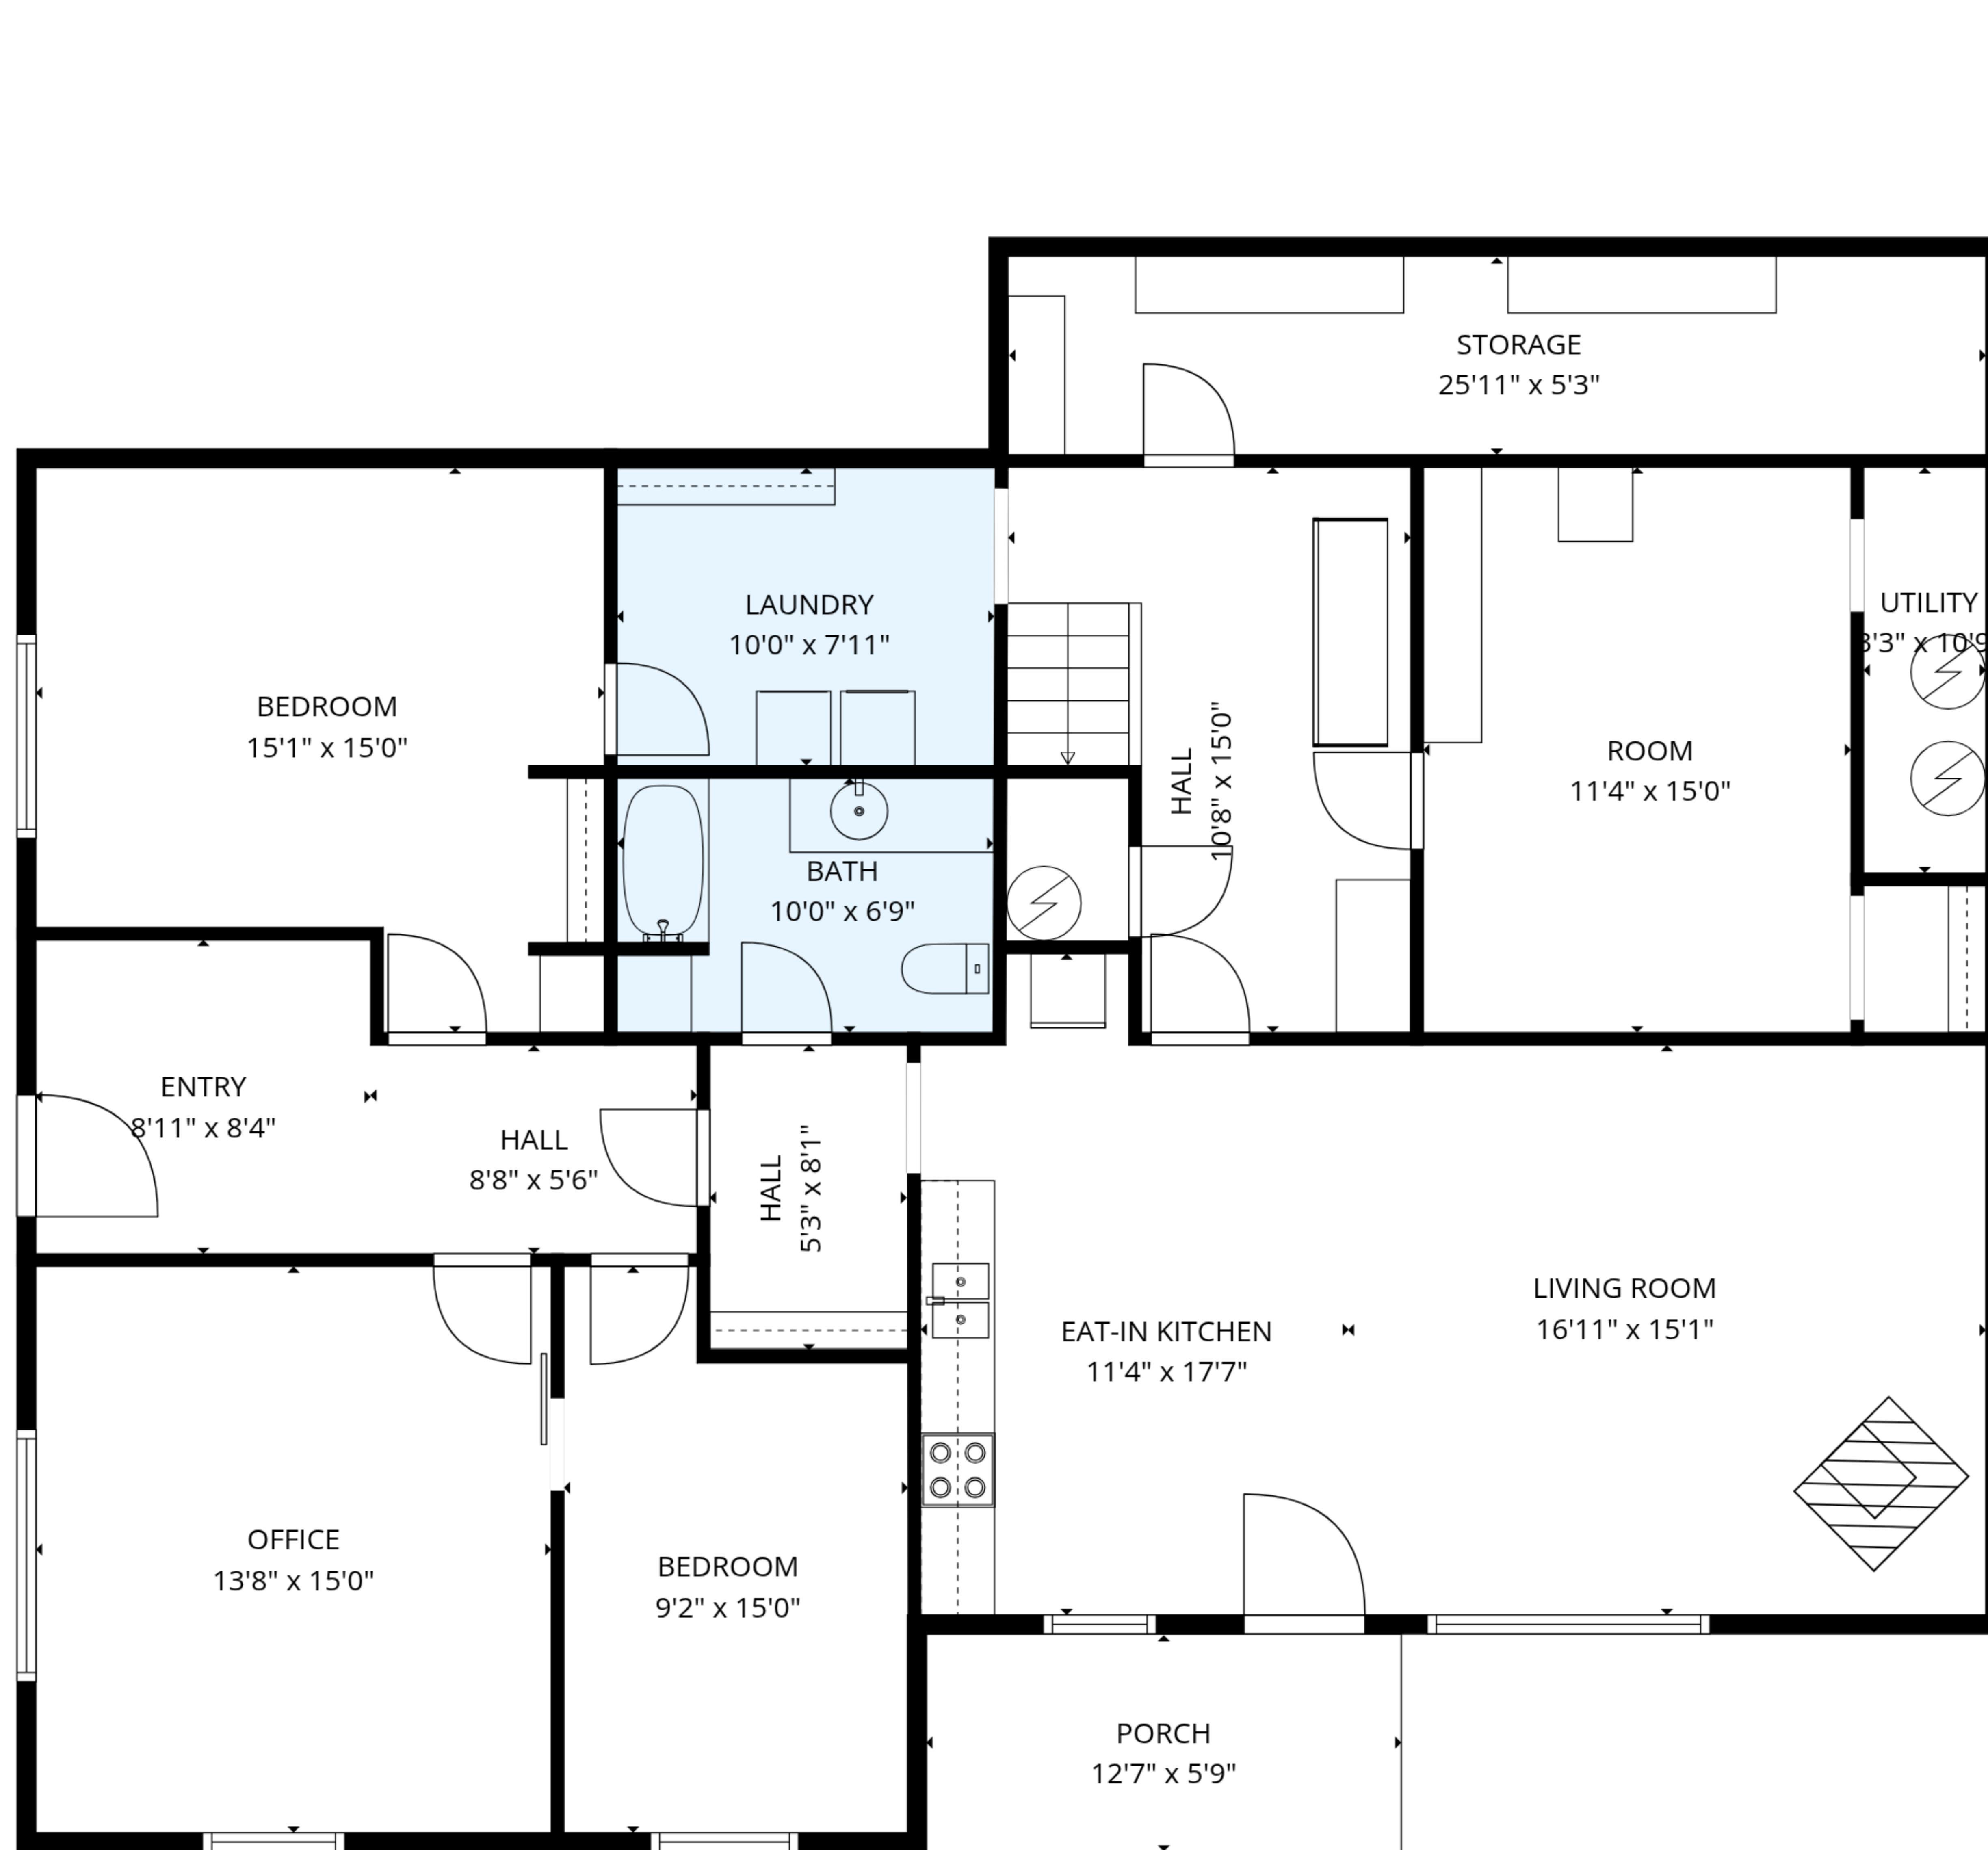

**TOTAL: 2668 sq. ft**

FLOOR 1: 1681 sq. ft, FLOOR 2: 987 sq. ft

EXCLUDED AREAS: UTILITY: 36 sq. ft, STORAGE: 137 sq. ft, PORCH: 211 sq. ft,  
 ROOM: 352 sq. ft, WORKSHOP: 369 sq. ft, WALLS: 182 sq. ft

MEASUREMENTS ARE DEEMED RELIABLE BUT ARE NOT GUARANTEED.

FLOOR 1

FLOOR 2

**TOTAL: 2668 sq. ft**  
 FLOOR 1: 1681 sq. ft, FLOOR 2: 987 sq. ft  
 EXCLUDED AREAS: UTILITY: 36 sq. ft, STORAGE: 137 sq. ft, PORCH: 211 sq. ft,  
 ROOM: 352 sq. ft, WORKSHOP: 369 sq. ft, WALLS: 182 sq. ft