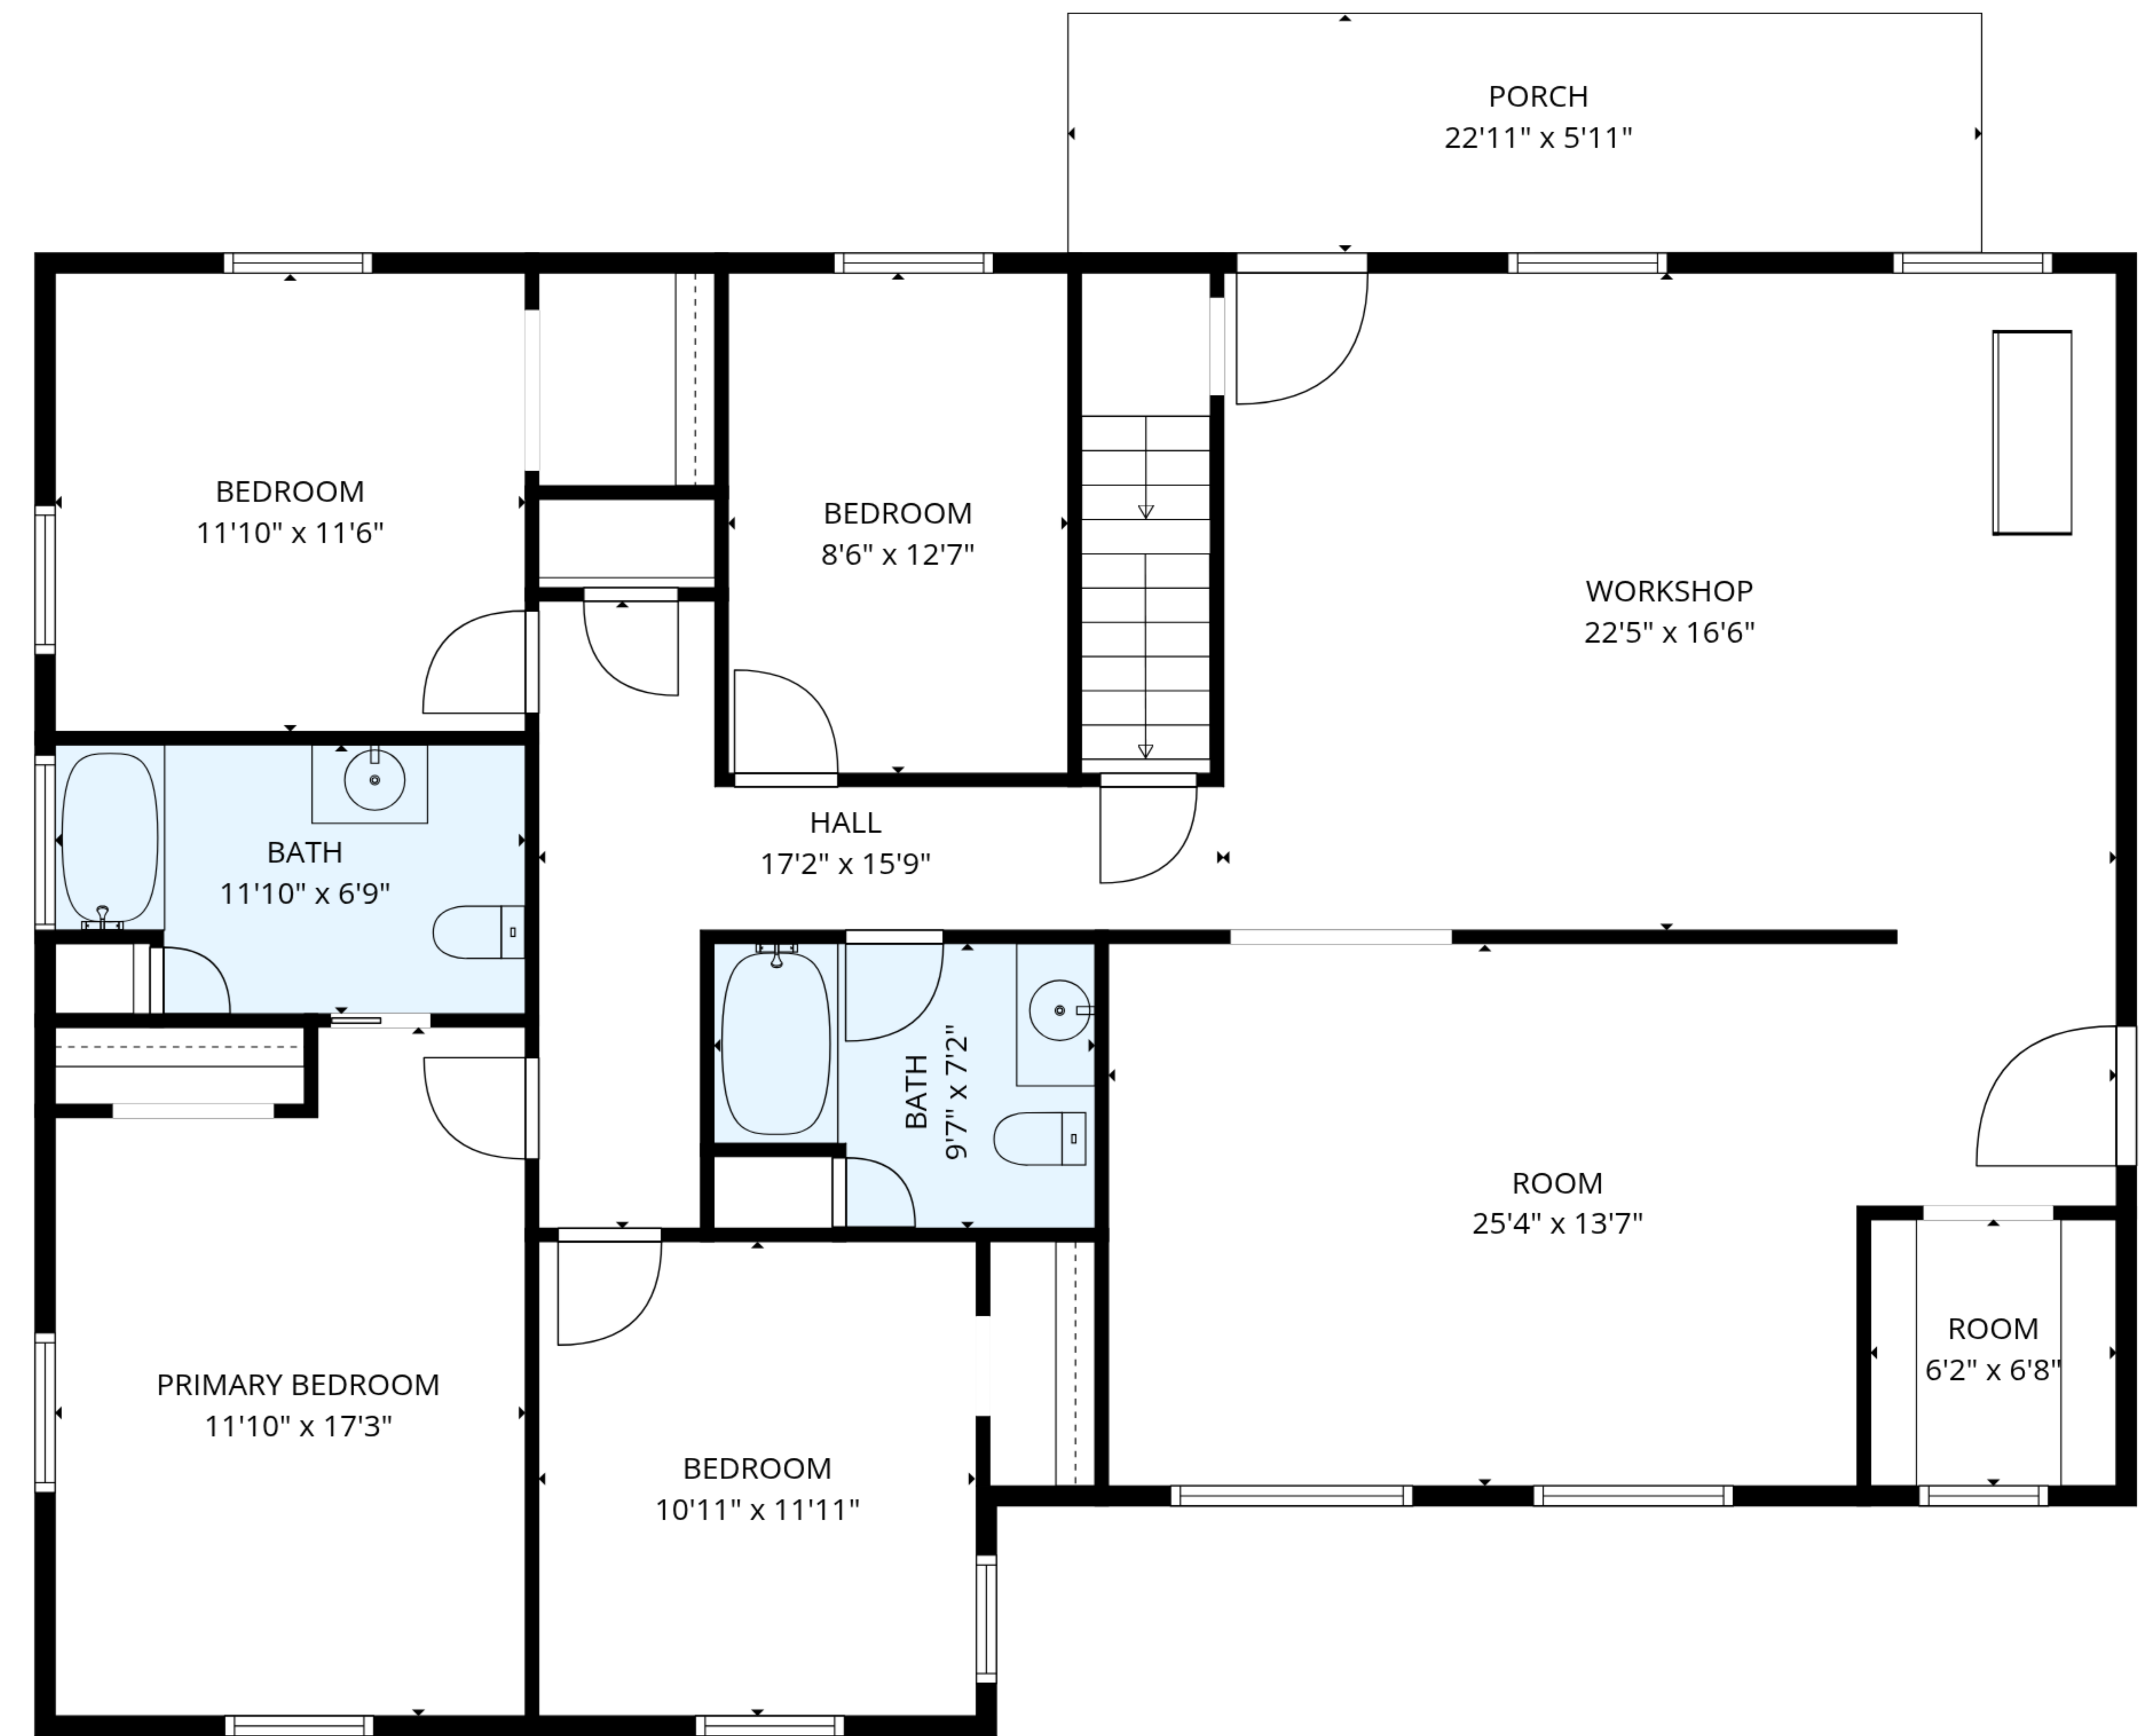

**TOTAL: 2668 sq. ft**

FLOOR 1: 1681 sq. ft, FLOOR 2: 987 sq. ft

EXCLUDED AREAS: UTILITY: 36 sq. ft, STORAGE: 137 sq. ft, PORCH: 211 sq. ft,  
 ROOM: 352 sq. ft, WORKSHOP: 369 sq. ft, WALLS: 182 sq. ft

MEASUREMENTS ARE DEEMED RELIABLE BUT ARE NOT GUARANTEED.

FLOOR 1

FLOOR 2

**TOTAL: 2668 sq. ft**  
 FLOOR 1: 1681 sq. ft, FLOOR 2: 987 sq. ft  
 EXCLUDED AREAS: UTILITY: 36 sq. ft, STORAGE: 137 sq. ft, PORCH: 211 sq. ft,  
 ROOM: 352 sq. ft, WORKSHOP: 369 sq. ft, WALLS: 182 sq. ft