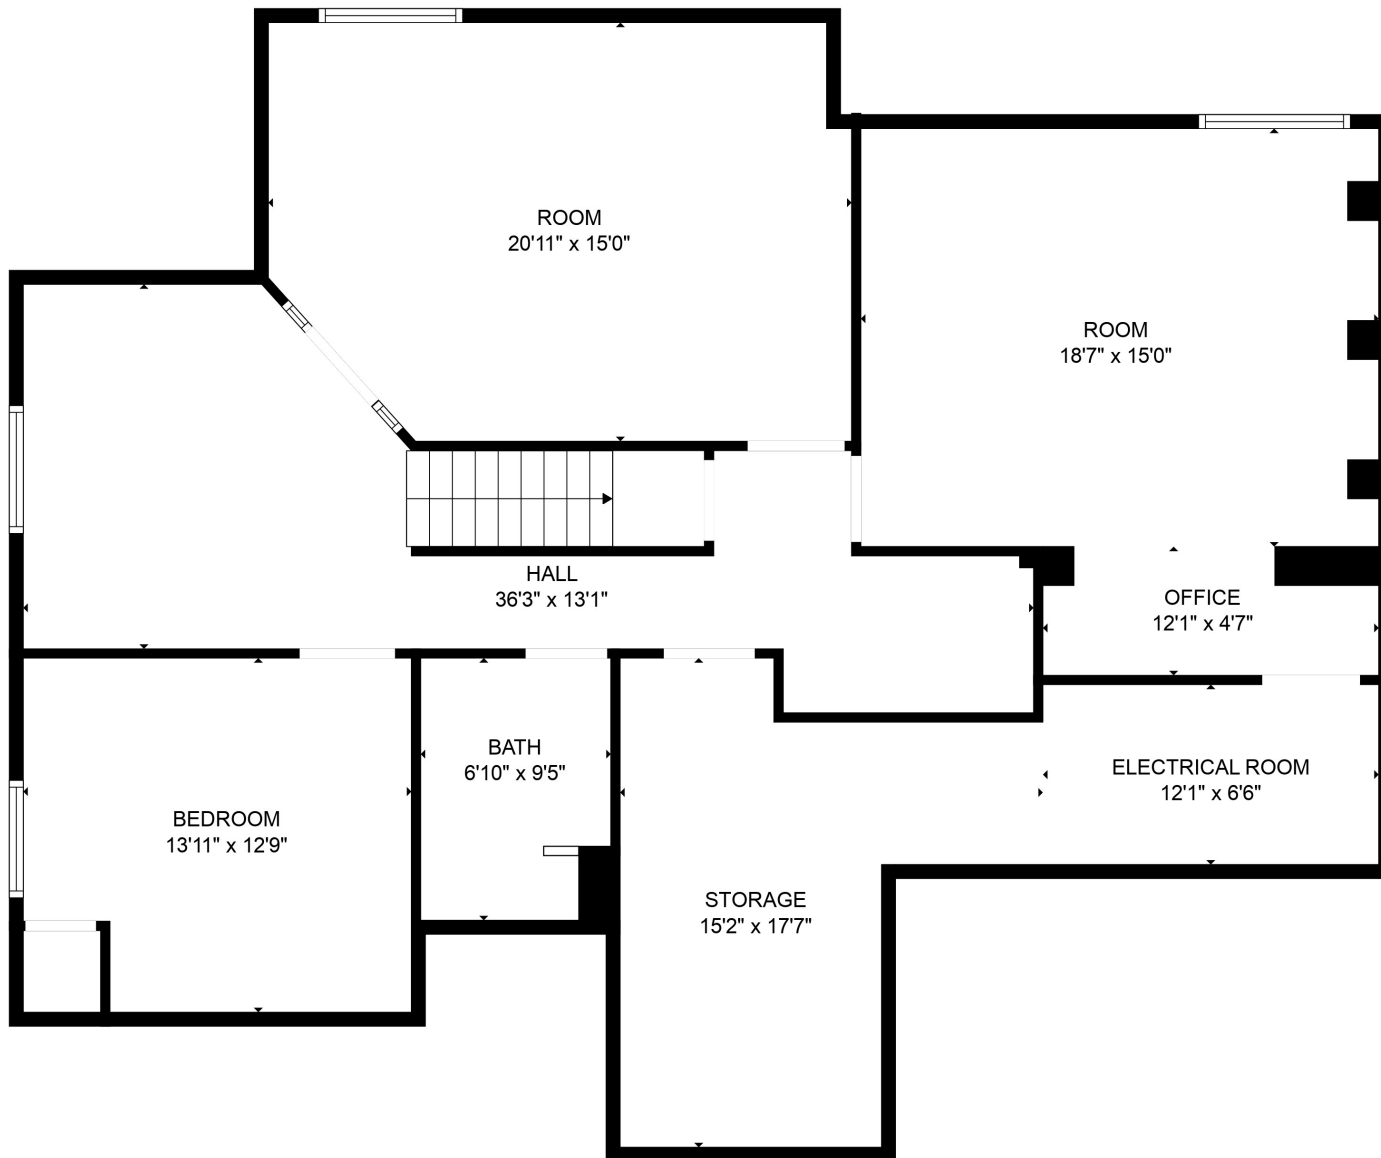

FLOOR 2

FLOOR 3

FLOOR 1

**TOTAL: 4301 sq. ft**

Below Ground: 1232 sq. ft, FLOOR 2: 1687 sq. ft, FLOOR 3: 1382 sq. ft  
 EXCLUDED AREAS: ELECTRICAL ROOM: 78 sq. ft, STORAGE: 185 sq. ft, GARAGE: 1072 sq. ft,  
 FIREPLACE: 14 sq. ft, OPEN TO BELOW: 385 sq. ft

MEASUREMENTS ARE CALCULATED BY CUBICASA TECHNOLOGY. DEEMED HIGHLY RELIABLE BUT NOT GUARANTEED.

**TOTAL: 4301 sq. ft**

Below Ground: 1232 sq. ft, FLOOR 2: 1687 sq. ft, FLOOR 3: 1382 sq. ft  
 EXCLUDED AREAS: ELECTRICAL ROOM: 78 sq. ft, STORAGE: 185 sq. ft, GARAGE: 1072 sq. ft,  
 FIREPLACE: 14 sq. ft, OPEN TO BELOW: 385 sq. ft