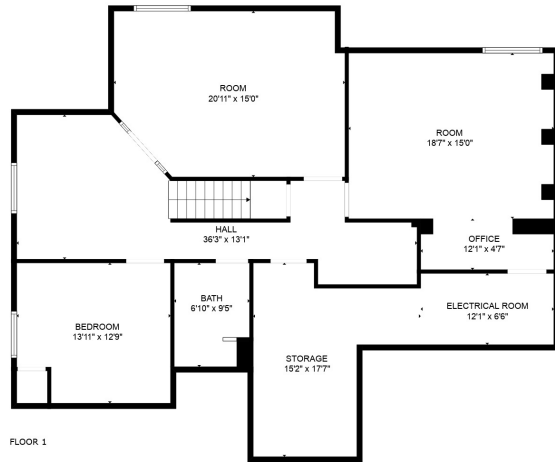

FLOOR 2

FLOOR 3

FLOOR 1

**TOTAL: 4301 sq. ft**

Below Ground: 1232 sq. ft, FLOOR 2: 1687 sq. ft, FLOOR 3: 1382 sq. ft  
 EXCLUDED AREAS: ELECTRICAL ROOM: 78 sq. ft, STORAGE: 185 sq. ft, GARAGE: 1072 sq. ft,  
 FIREPLACE: 14 sq. ft, OPEN TO BELOW: 385 sq. ft

MEASUREMENTS ARE CALCULATED BY CUBICASA TECHNOLOGY. DEEMED HIGHLY RELIABLE BUT NOT GUARANTEED.

**TOTAL: 4301 sq. ft**

Below Ground: 1232 sq. ft, FLOOR 2: 1687 sq. ft, FLOOR 3: 1382 sq. ft  
 EXCLUDED AREAS: ELECTRICAL ROOM: 78 sq. ft, STORAGE: 185 sq. ft, GARAGE: 1072 sq. ft,  
 FIREPLACE: 14 sq. ft, OPEN TO BELOW: 385 sq. ft