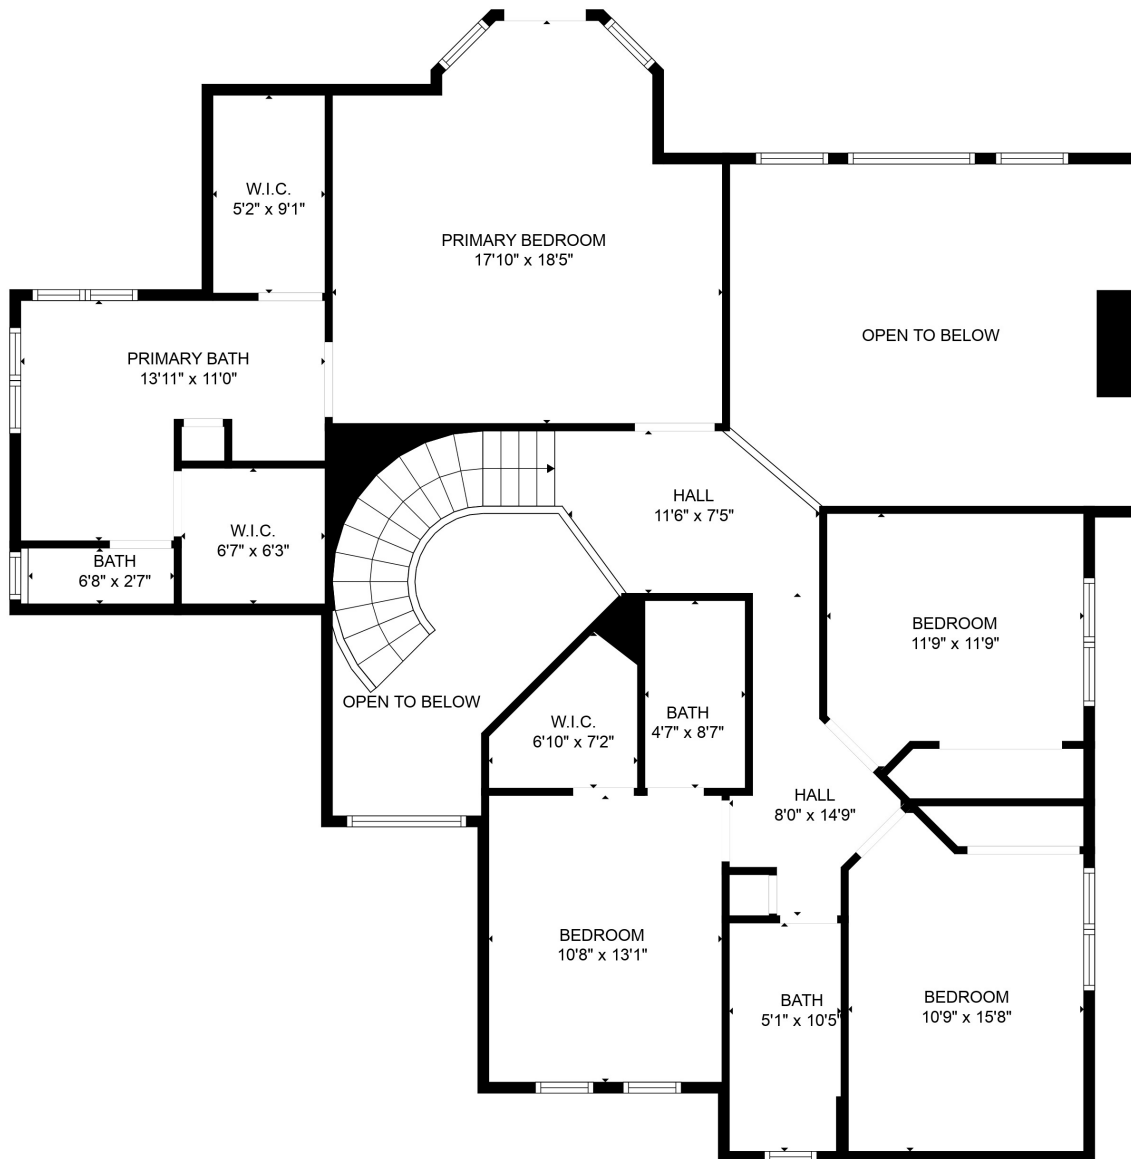

FLOOR 2

FLOOR 3

FLOOR 1

**TOTAL: 4301 sq. ft**

Below Ground: 1232 sq. ft, FLOOR 2: 1687 sq. ft, FLOOR 3: 1382 sq. ft  
 EXCLUDED AREAS: ELECTRICAL ROOM: 78 sq. ft, STORAGE: 185 sq. ft, GARAGE: 1072 sq. ft,  
 FIREPLACE: 14 sq. ft, OPEN TO BELOW: 385 sq. ft

MEASUREMENTS ARE CALCULATED BY CUBICASA TECHNOLOGY. DEEMED HIGHLY RELIABLE BUT NOT GUARANTEED.

**TOTAL: 4301 sq. ft**

Below Ground: 1232 sq. ft, FLOOR 2: 1687 sq. ft, FLOOR 3: 1382 sq. ft  
 EXCLUDED AREAS: ELECTRICAL ROOM: 78 sq. ft, STORAGE: 185 sq. ft, GARAGE: 1072 sq. ft,  
 FIREPLACE: 14 sq. ft, OPEN TO BELOW: 385 sq. ft