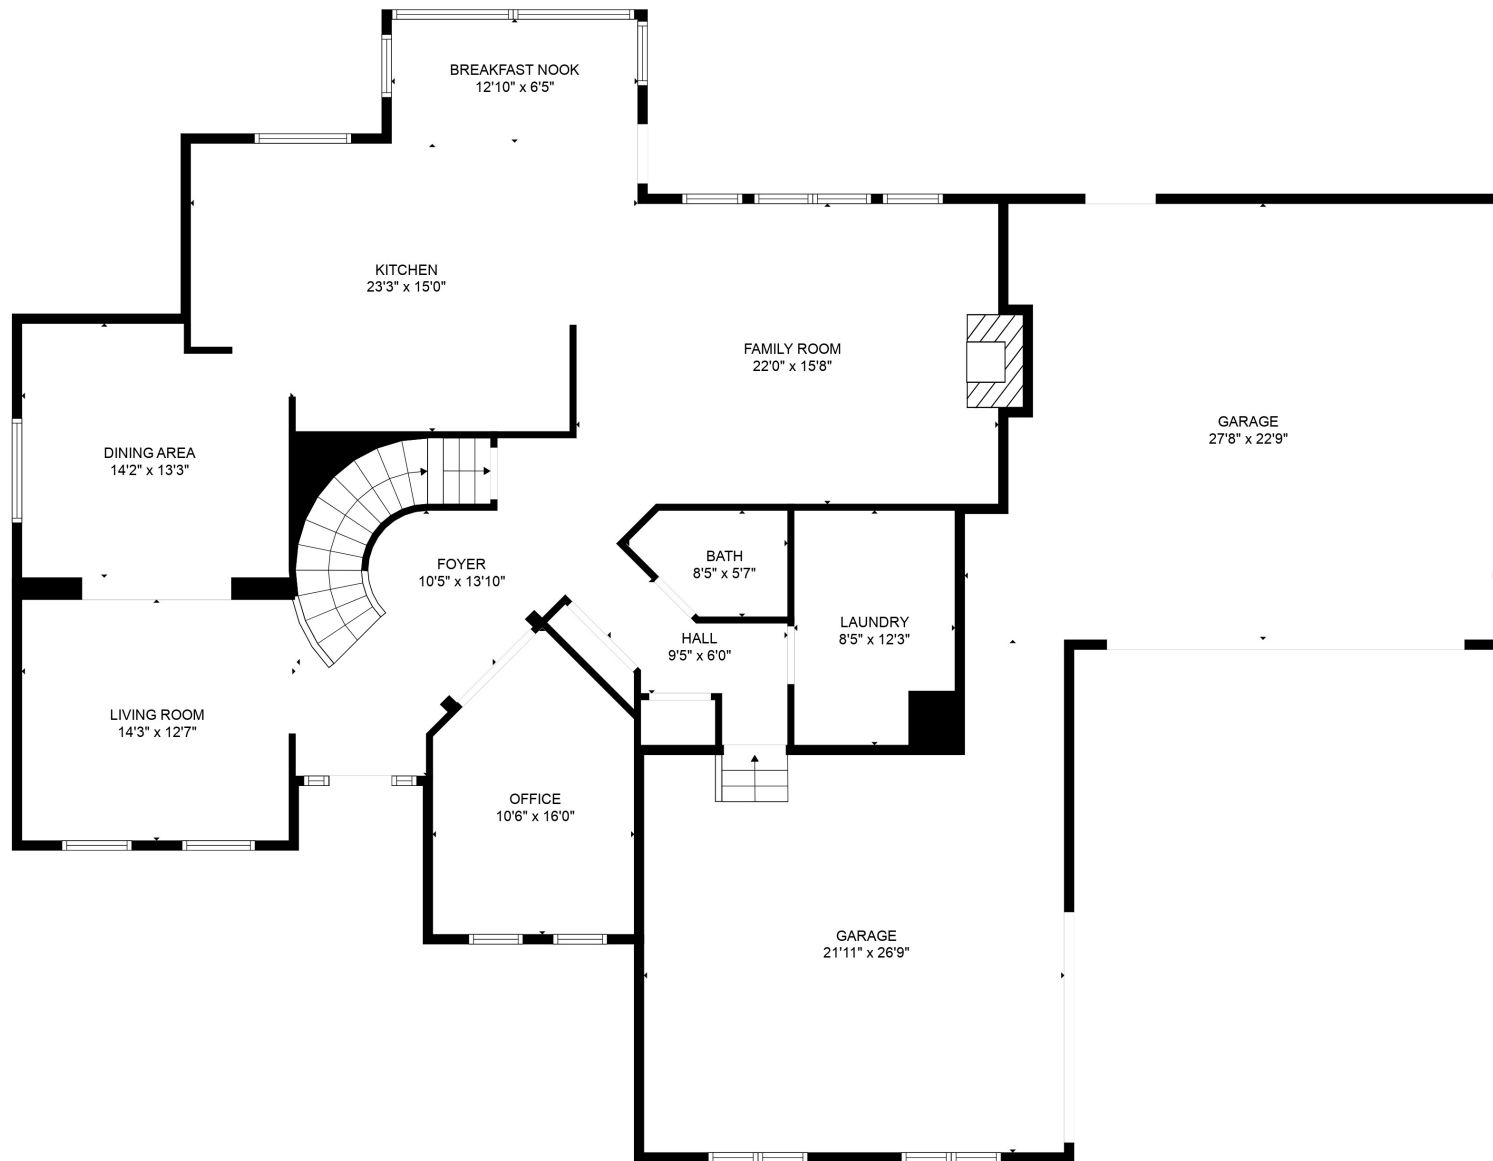

FLOOR 2

FLOOR 3

FLOOR 1

**TOTAL: 4301 sq. ft**

Below Ground: 1232 sq. ft, FLOOR 2: 1687 sq. ft, FLOOR 3: 1382 sq. ft  
 EXCLUDED AREAS: ELECTRICAL ROOM: 78 sq. ft, STORAGE: 185 sq. ft, GARAGE: 1072 sq. ft,  
 FIREPLACE: 14 sq. ft, OPEN TO BELOW: 385 sq. ft

MEASUREMENTS ARE CALCULATED BY CUBICASA TECHNOLOGY. DEEMED HIGHLY RELIABLE BUT NOT GUARANTEED.

**TOTAL: 4301 sq. ft**

Below Ground: 1232 sq. ft, FLOOR 2: 1687 sq. ft, FLOOR 3: 1382 sq. ft  
 EXCLUDED AREAS: ELECTRICAL ROOM: 78 sq. ft, STORAGE: 185 sq. ft, GARAGE: 1072 sq. ft,  
 FIREPLACE: 14 sq. ft, OPEN TO BELOW: 385 sq. ft