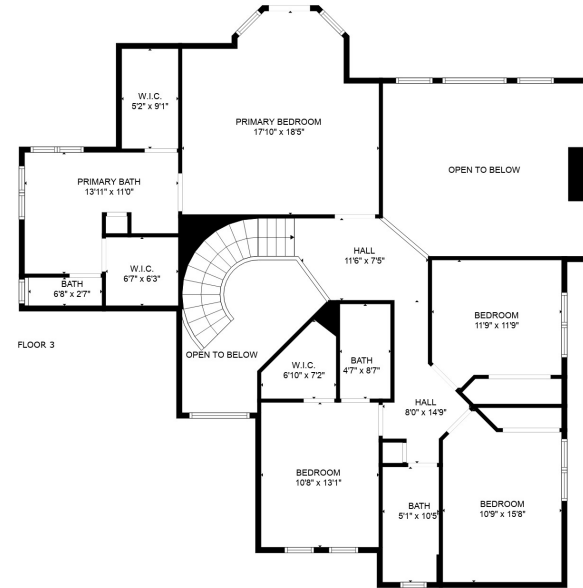

FLOOR 2

FLOOR 3

FLOOR 1

**TOTAL: 4301 sq. ft**

Below Ground: 1232 sq. ft, FLOOR 2: 1687 sq. ft, FLOOR 3: 1382 sq. ft  
 EXCLUDED AREAS: ELECTRICAL ROOM: 78 sq. ft, STORAGE: 185 sq. ft, GARAGE: 1072 sq. ft,  
 FIREPLACE: 14 sq. ft, OPEN TO BELOW: 385 sq. ft

MEASUREMENTS ARE CALCULATED BY CUBICASA TECHNOLOGY. DEEMED HIGHLY RELIABLE BUT NOT GUARANTEED.

**TOTAL: 4301 sq. ft**

Below Ground: 1232 sq. ft, FLOOR 2: 1687 sq. ft, FLOOR 3: 1382 sq. ft  
 EXCLUDED AREAS: ELECTRICAL ROOM: 78 sq. ft, STORAGE: 185 sq. ft, GARAGE: 1072 sq. ft,  
 FIREPLACE: 14 sq. ft, OPEN TO BELOW: 385 sq. ft