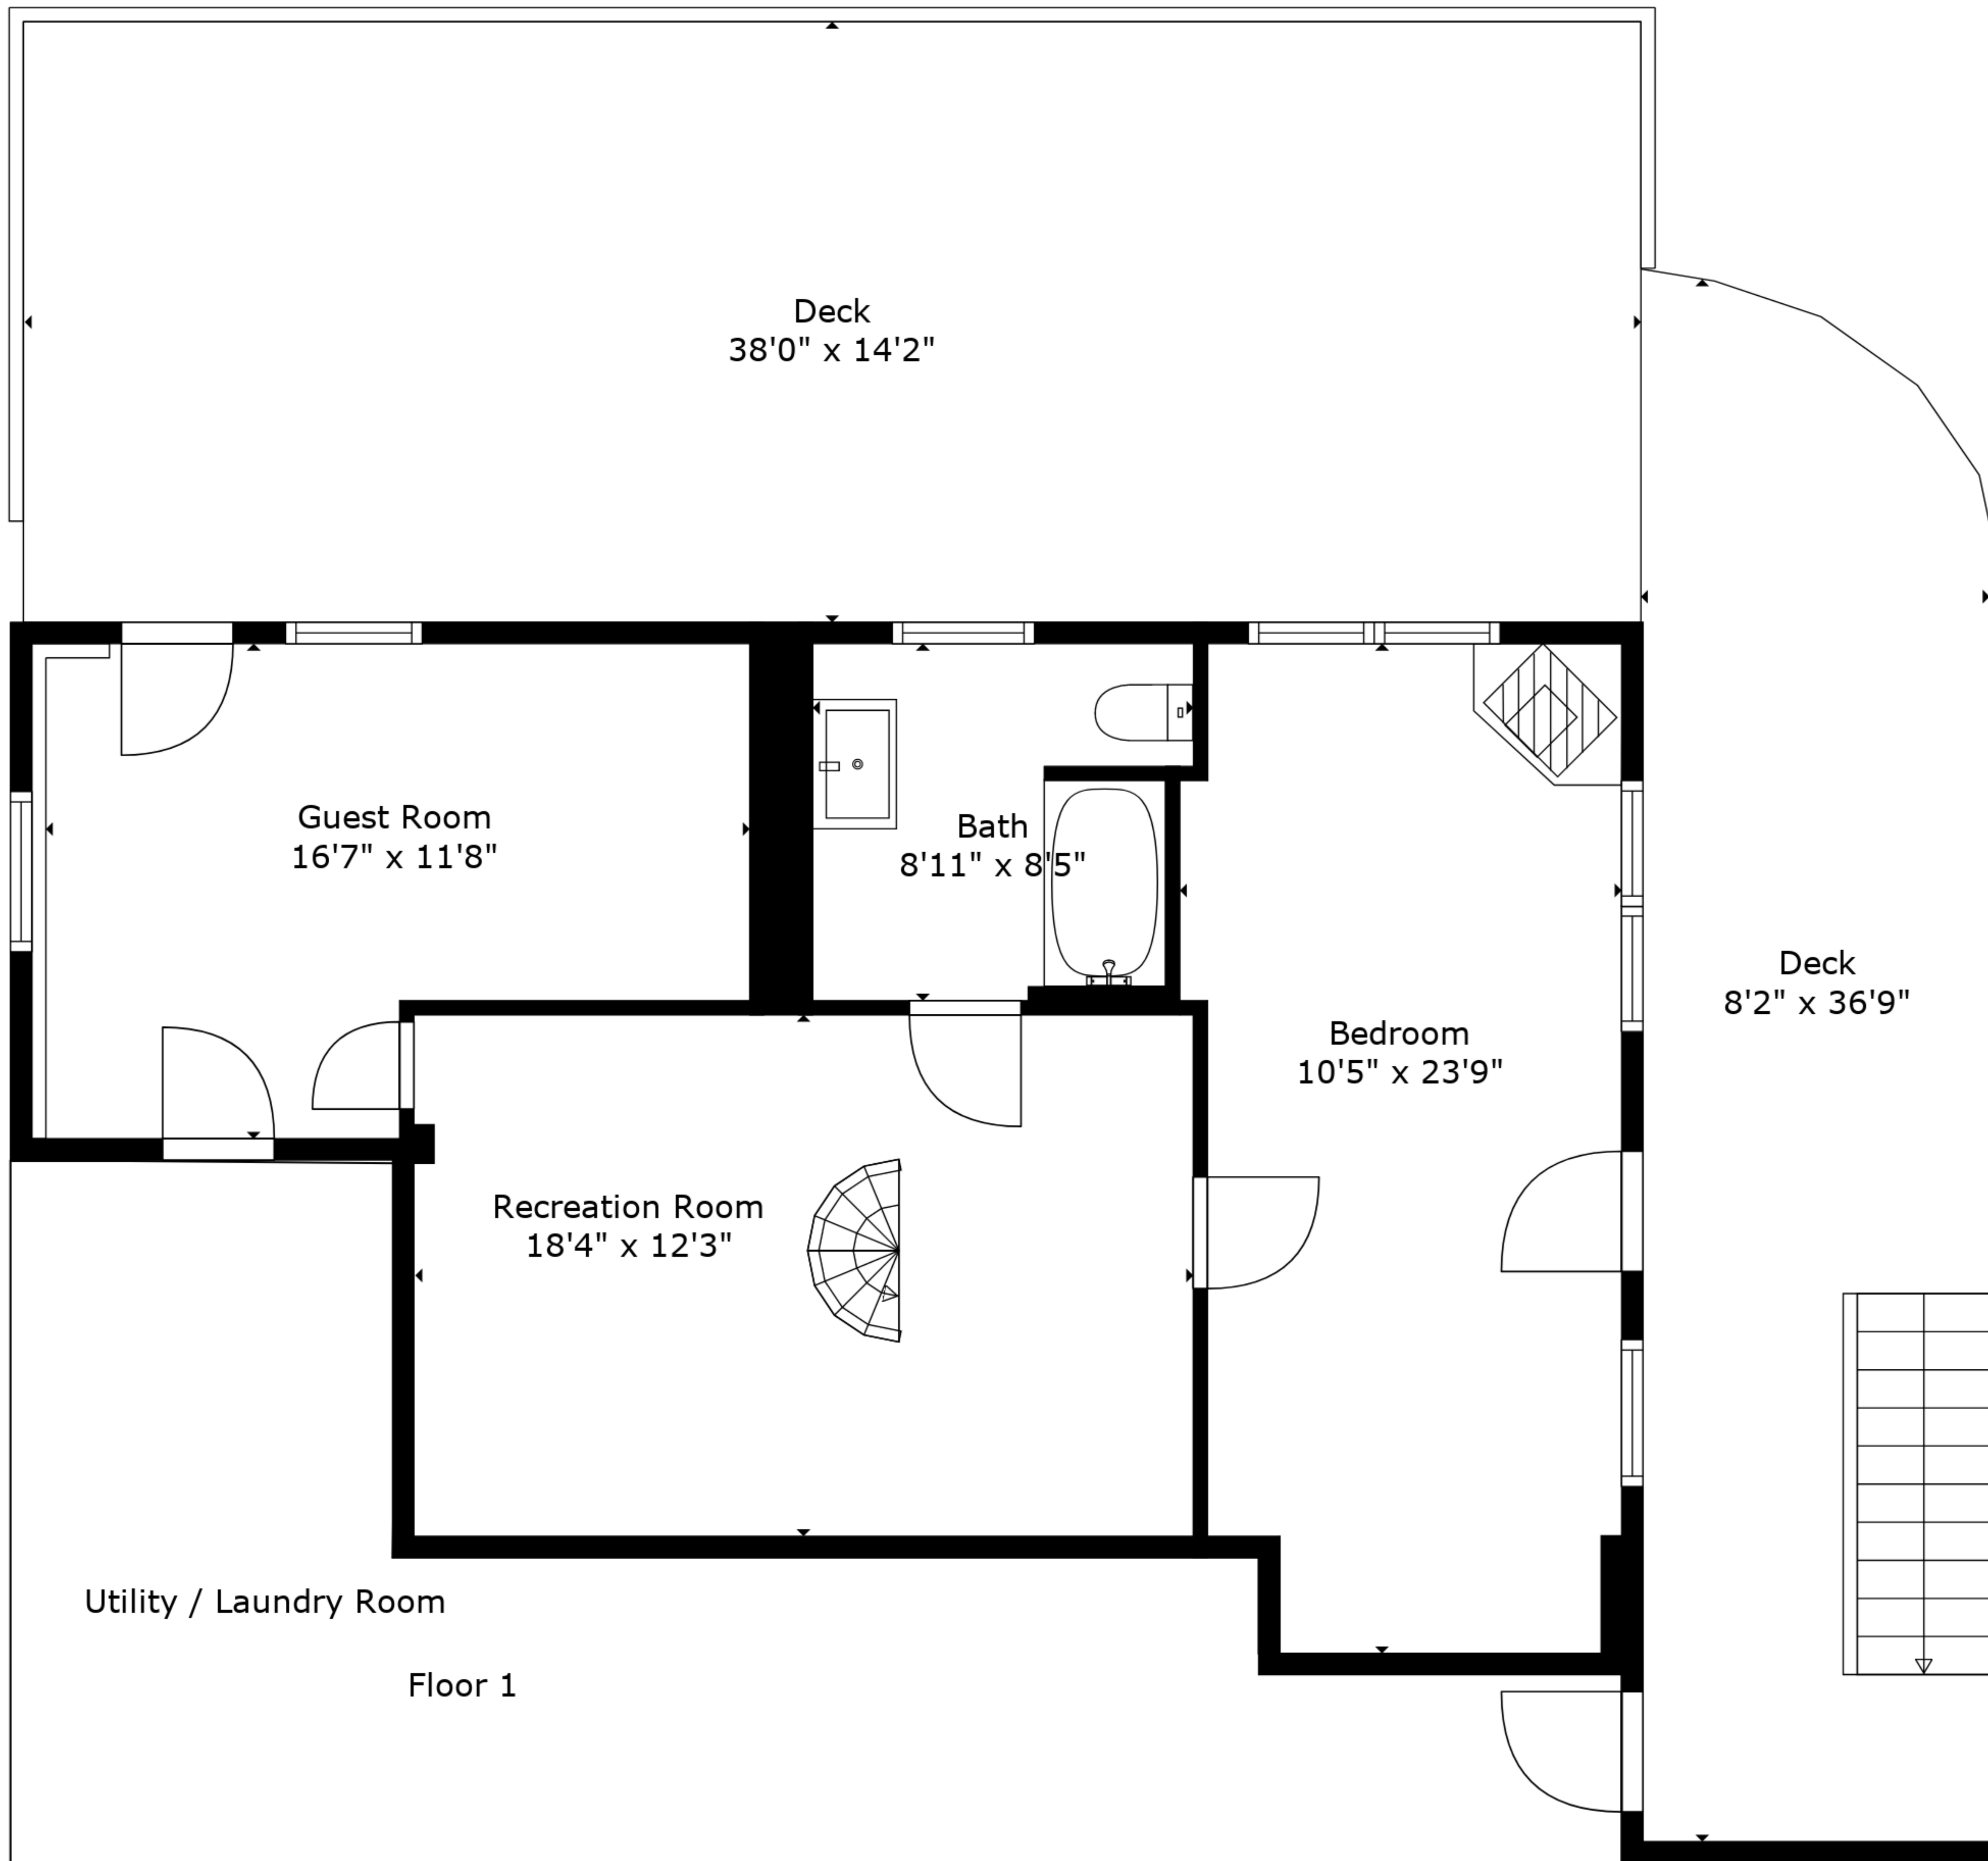

TOTAL: 1849 sq. ft

FLOOR 1: 724 sq. ft, FLOOR 2: 1125 sq. ft

EXCLUDED AREAS: DECK: 828 sq. ft, BALCONY DECK: 33 sq. ft

Measurements Deemed Highly Reliable But Not Guaranteed. Measured By Cubicasa Tech.

TOTAL: 1849 sq. ft

FLOOR 1: 724 sq. ft, FLOOR 2: 1125 sq. ft

EXCLUDED AREAS: DECK: 828 sq. ft, BALCONY DECK: 33 sq. ft

Measurements Deemed Highly Reliable But Not Guaranteed. Measured By Cubicasa Tech.

Floor 2

TOTAL: 1849 sq. ft

FLOOR 1: 724 sq. ft, FLOOR 2: 1125 sq. ft

EXCLUDED AREAS: DECK: 828 sq. ft, BALCONY DECK: 33 sq. ft

Measurements Deemed Highly Reliable But Not Guaranteed. Measured By Cubicasa Tech.