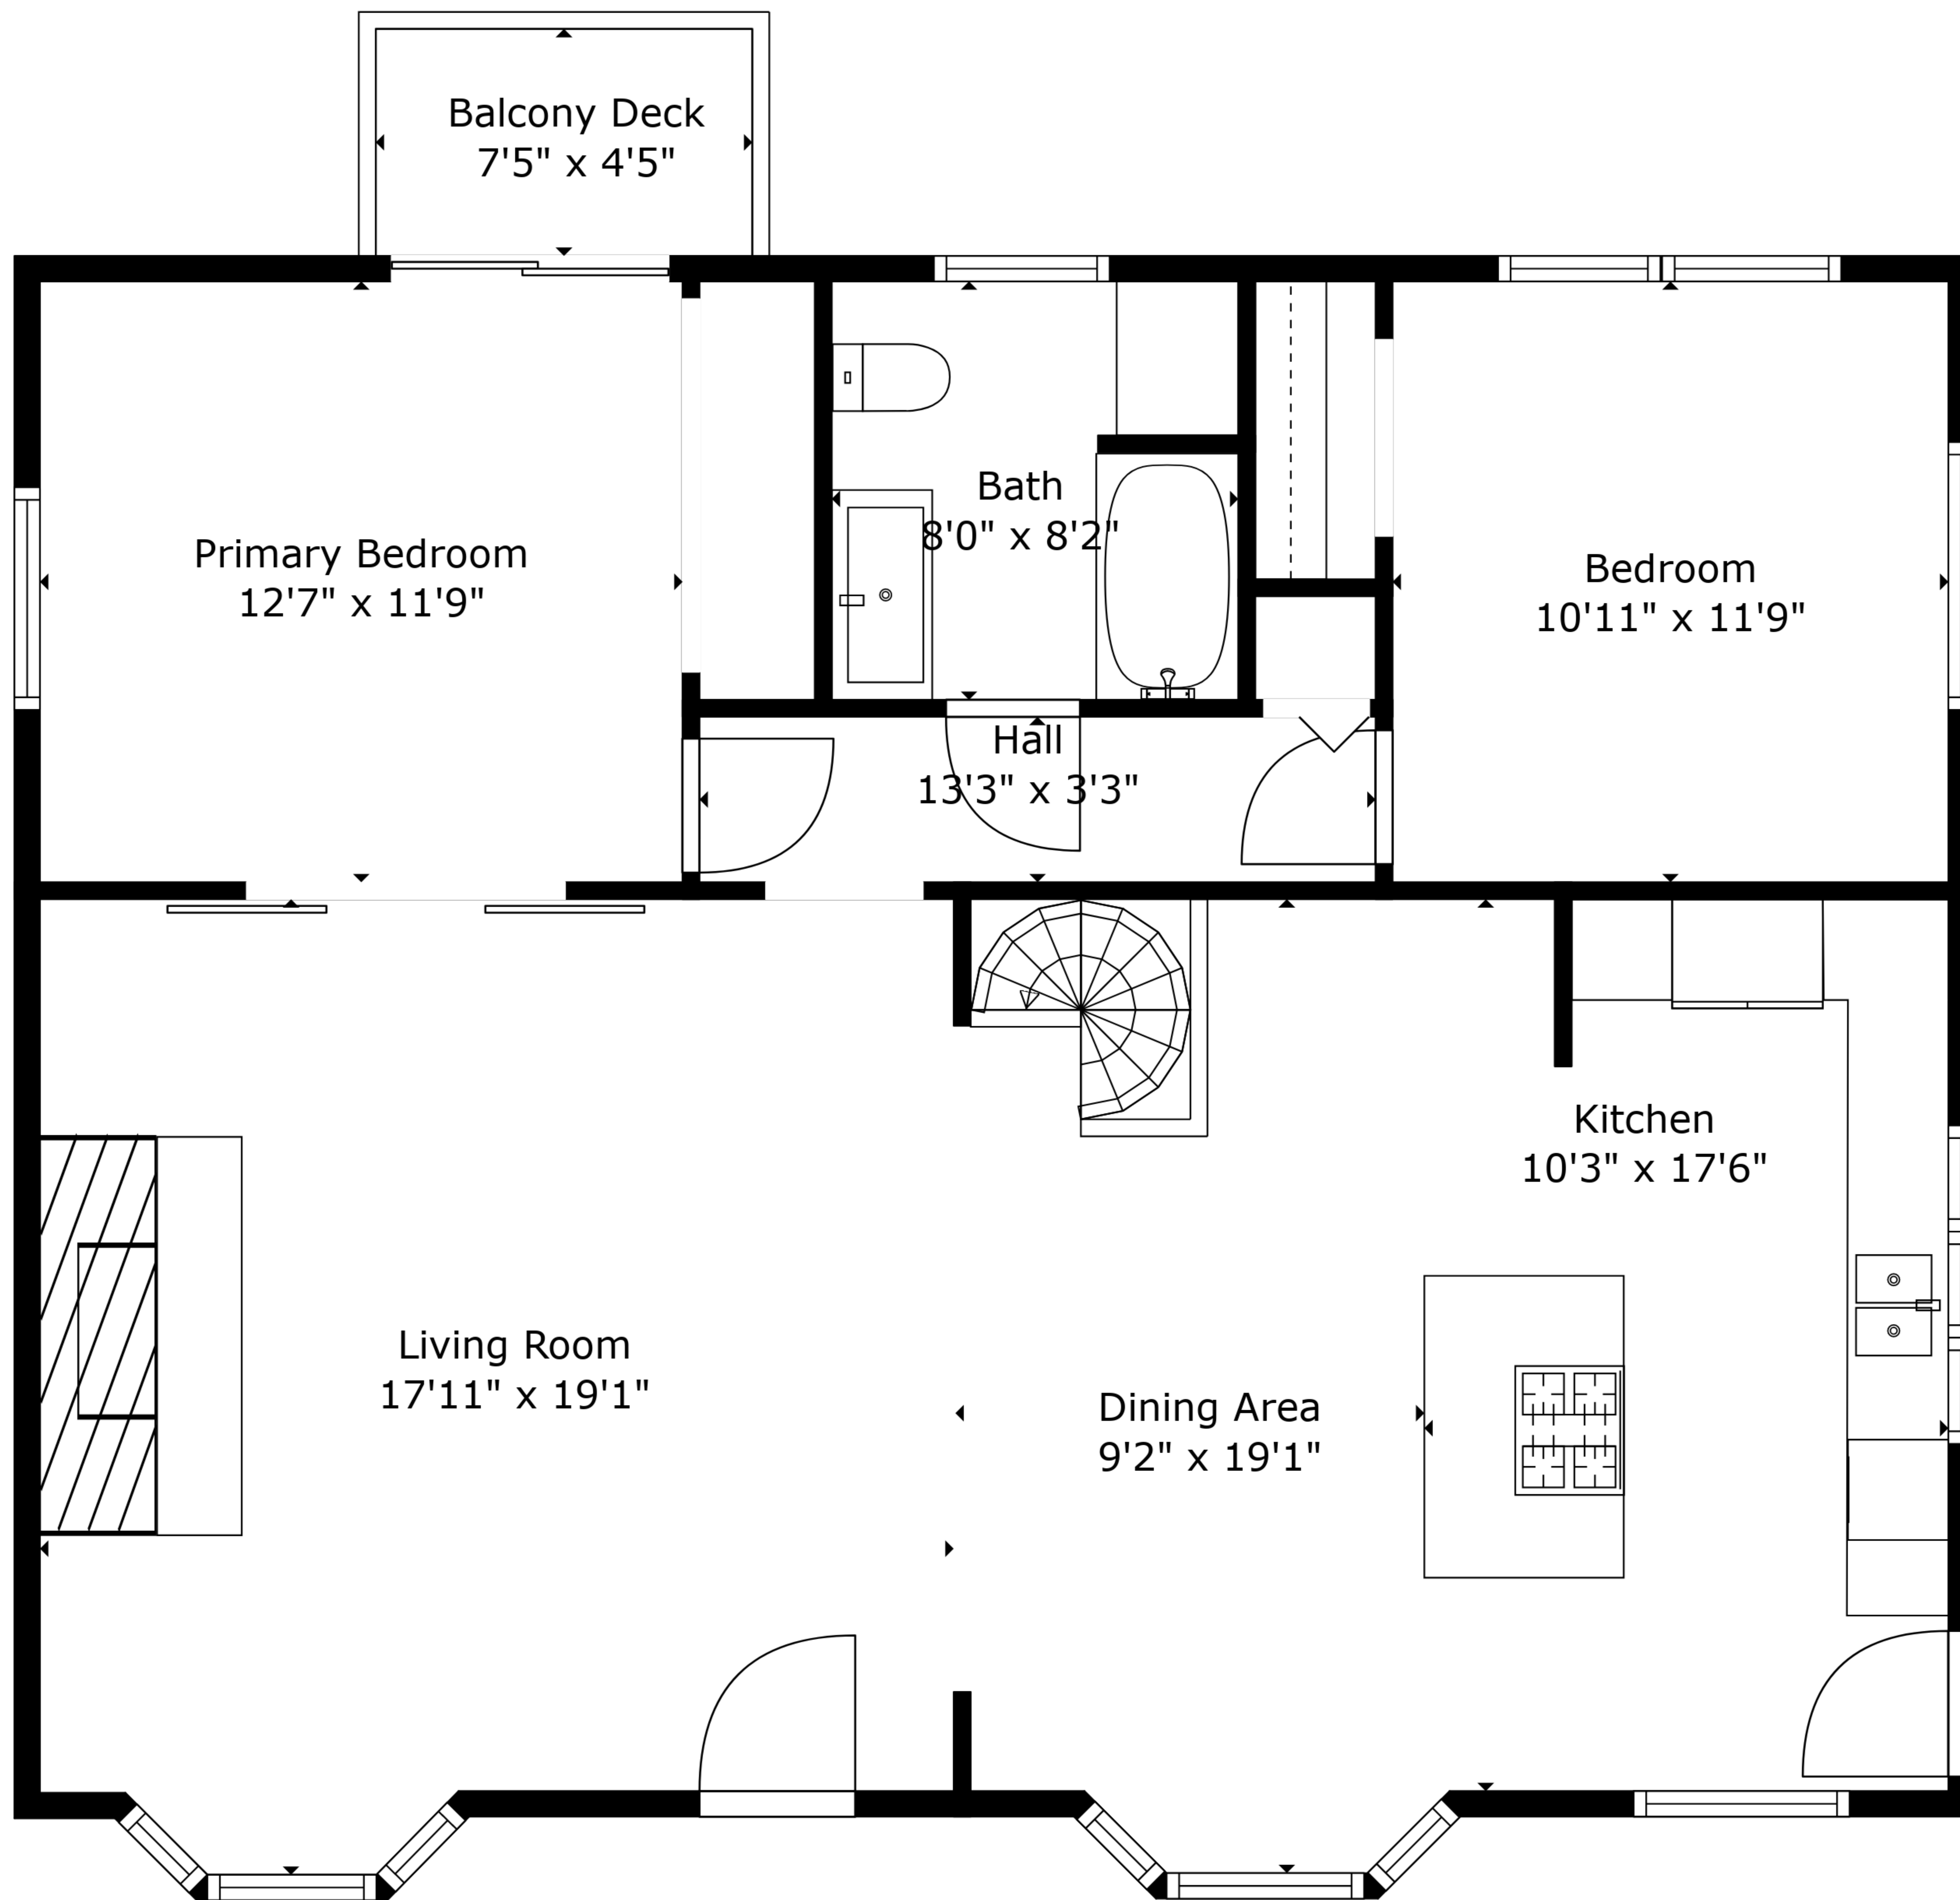

TOTAL: 1849 sq. ft

FLOOR 1: 724 sq. ft, FLOOR 2: 1125 sq. ft

EXCLUDED AREAS: DECK: 828 sq. ft, BALCONY DECK: 33 sq. ft

Measurements Deemed Highly Reliable But Not Guaranteed. Measured By Cubicasa Tech.

TOTAL: 1849 sq. ft

FLOOR 1: 724 sq. ft, FLOOR 2: 1125 sq. ft

EXCLUDED AREAS: DECK: 828 sq. ft, BALCONY DECK: 33 sq. ft

Measurements Deemed Highly Reliable But Not Guaranteed. Measured By Cubicasa Tech.

Floor 2

TOTAL: 1849 sq. ft

FLOOR 1: 724 sq. ft, FLOOR 2: 1125 sq. ft

EXCLUDED AREAS: DECK: 828 sq. ft, BALCONY DECK: 33 sq. ft

Measurements Deemed Highly Reliable But Not Guaranteed. Measured By Cubicasa Tech.