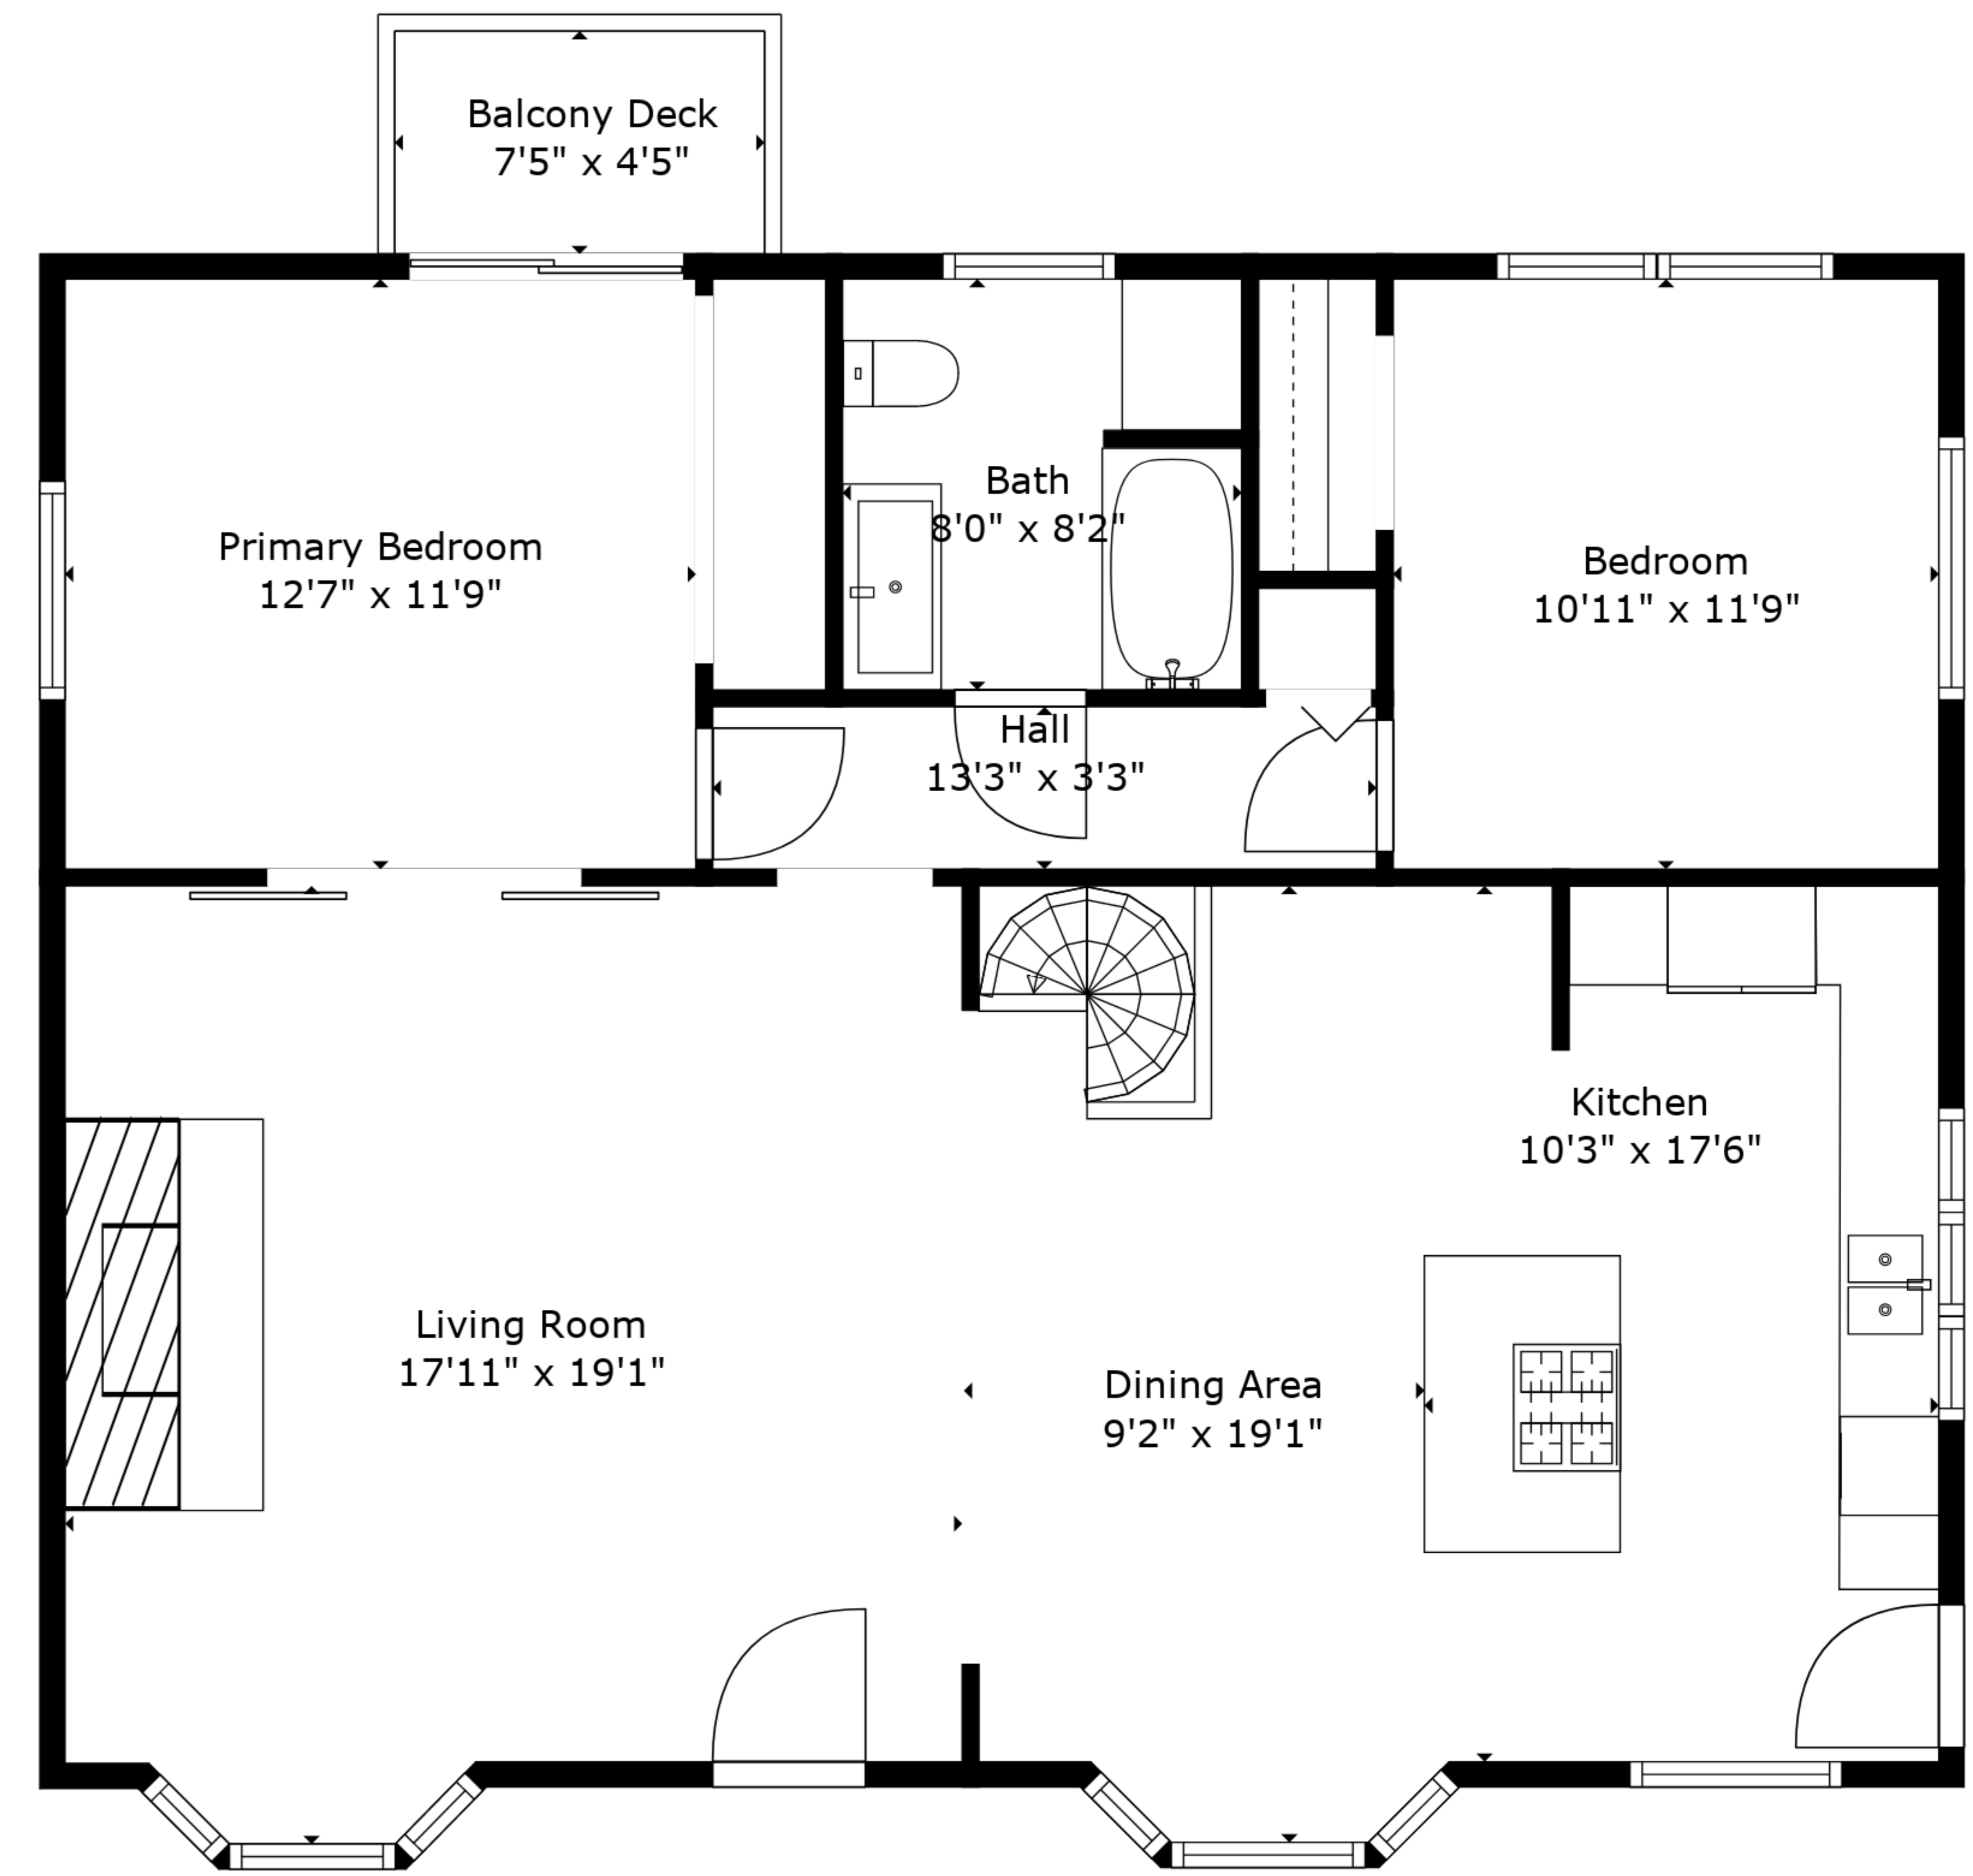

TOTAL: 1849 sq. ft

FLOOR 1: 724 sq. ft, FLOOR 2: 1125 sq. ft

EXCLUDED AREAS: DECK: 828 sq. ft, BALCONY DECK: 33 sq. ft

Measurements Deemed Highly Reliable But Not Guaranteed. Measured By Cubicasa Tech.

TOTAL: 1849 sq. ft

FLOOR 1: 724 sq. ft, FLOOR 2: 1125 sq. ft

EXCLUDED AREAS: DECK: 828 sq. ft, BALCONY DECK: 33 sq. ft

Measurements Deemed Highly Reliable But Not Guaranteed. Measured By Cubicasa Tech.

Floor 2

TOTAL: 1849 sq. ft

FLOOR 1: 724 sq. ft, FLOOR 2: 1125 sq. ft

EXCLUDED AREAS: DECK: 828 sq. ft, BALCONY DECK: 33 sq. ft

Measurements Deemed Highly Reliable But Not Guaranteed. Measured By Cubicasa Tech.