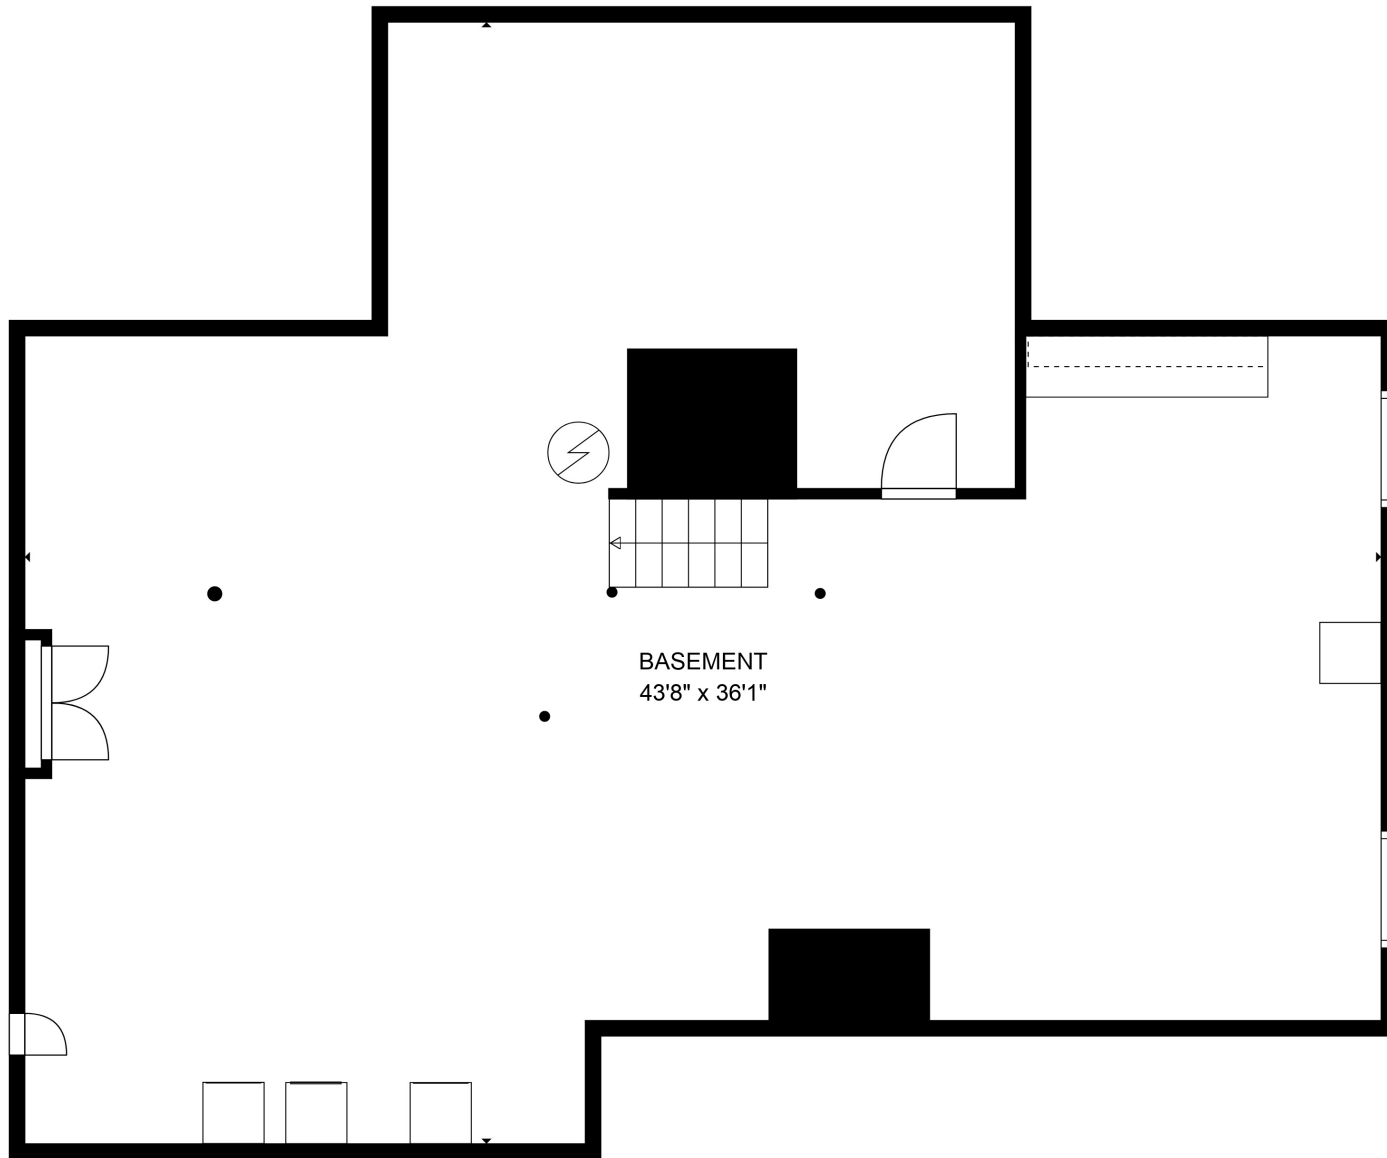

FLOOR 1

Total scanned area: 4039 sq. ft

SIZES AND DIMENSIONS ARE ESTIMATED

Total scanned area: 4039 sq. ft

SIZES AND DIMENSIONS ARE ESTIMATED

Total scanned area: 4039 sq. ft

SIZES AND DIMENSIONS ARE ESTIMATED

BASEMENT
43'8" x 36'1"

Total scanned area: 4039 sq. ft

SIZES AND DIMENSIONS ARE ESTIMATED