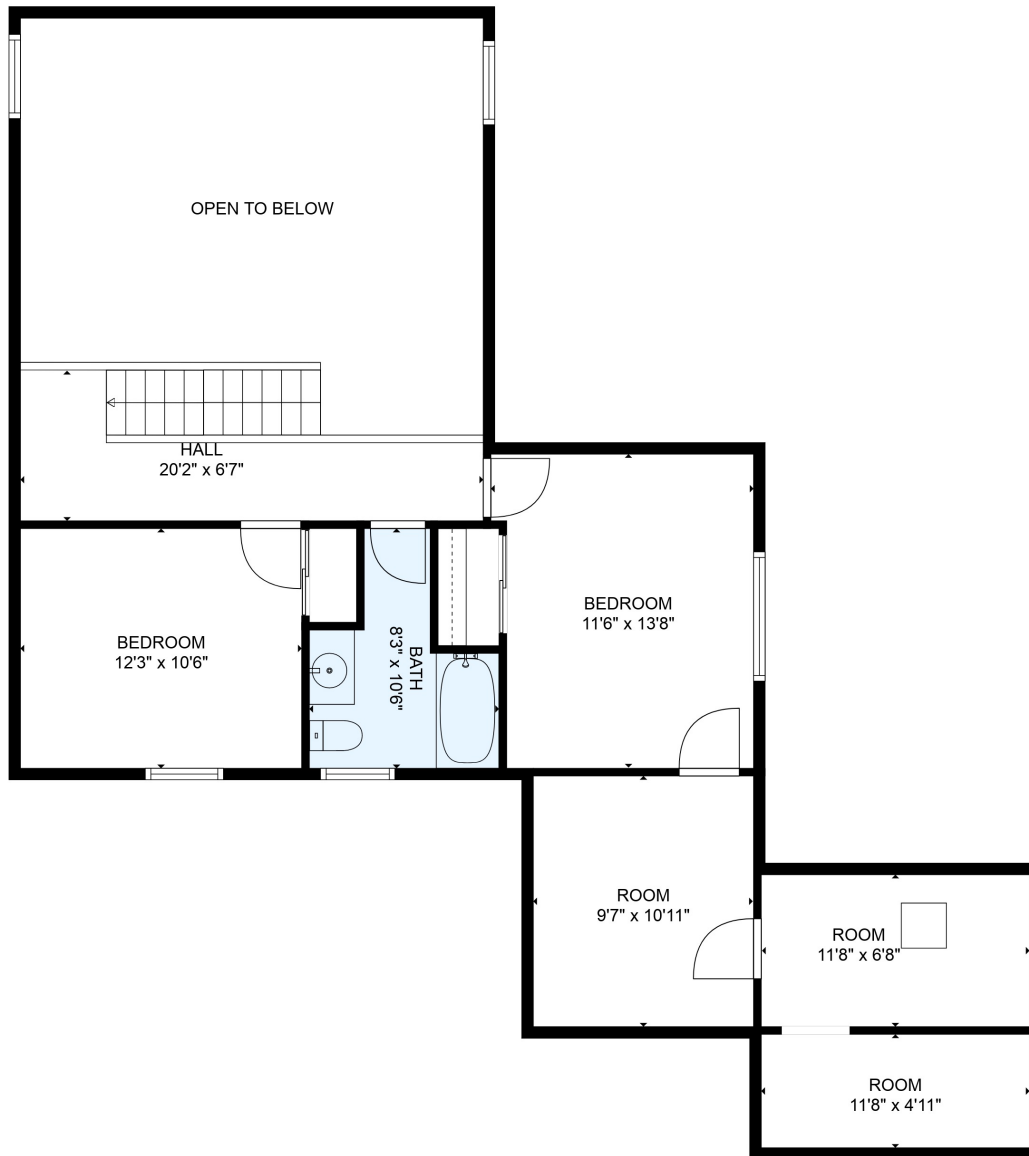

FLOOR 1

Total scanned area: 4039 sq. ft

SIZES AND DIMENSIONS ARE ESTIMATED

Total scanned area: 4039 sq. ft

SIZES AND DIMENSIONS ARE ESTIMATED

Total scanned area: 4039 sq. ft

SIZES AND DIMENSIONS ARE ESTIMATED

BASEMENT
43'8" x 36'1"

Total scanned area: 4039 sq. ft

SIZES AND DIMENSIONS ARE ESTIMATED