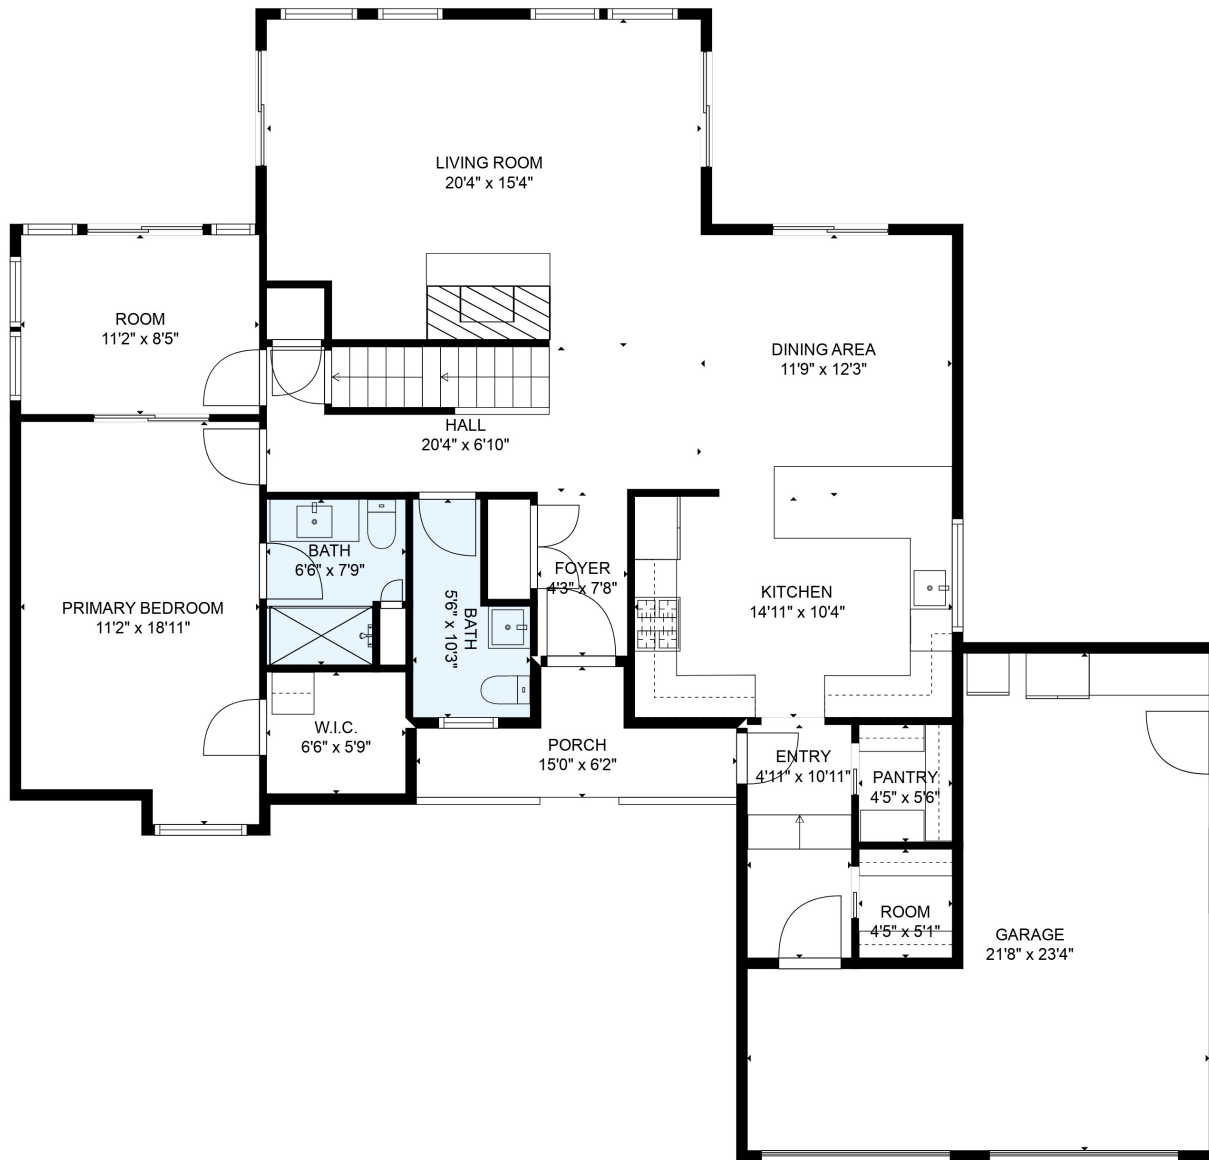

FLOOR 1

Total scanned area: 4039 sq. ft

SIZES AND DIMENSIONS ARE ESTIMATED

Total scanned area: 4039 sq. ft

SIZES AND DIMENSIONS ARE ESTIMATED

Total scanned area: 4039 sq. ft

SIZES AND DIMENSIONS ARE ESTIMATED

BASEMENT
43'8" x 36'1"

Total scanned area: 4039 sq. ft

SIZES AND DIMENSIONS ARE ESTIMATED